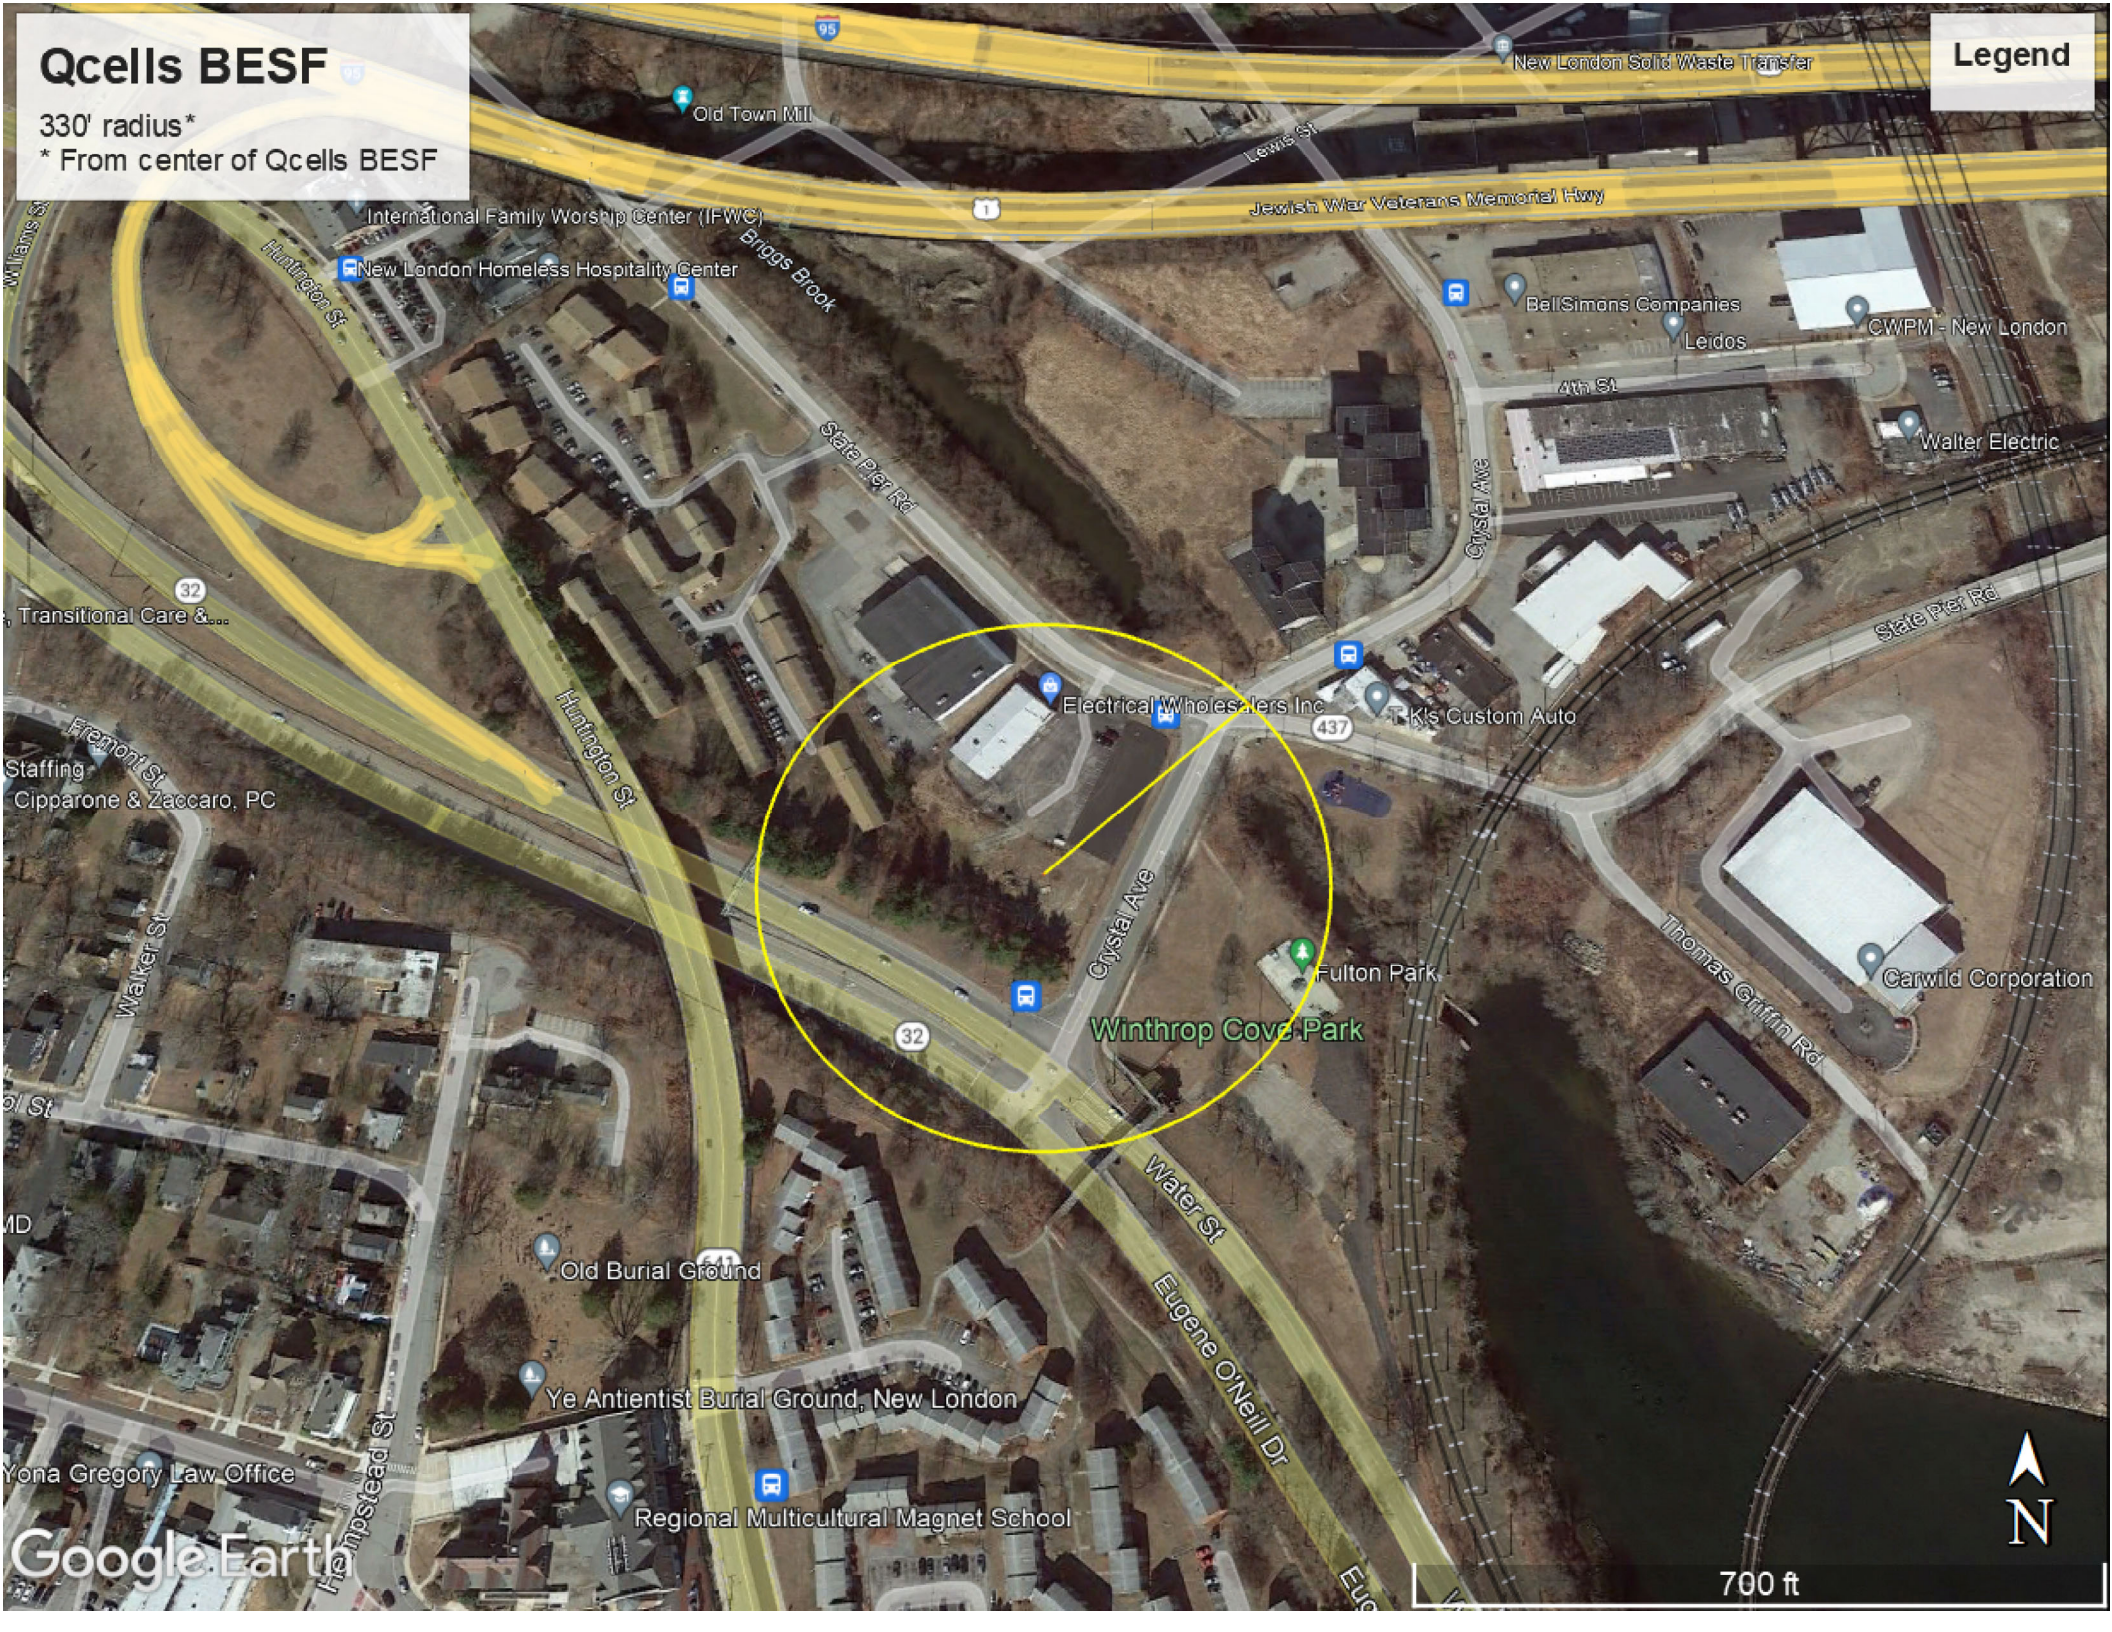

Qcells BESF

330' radius*
* From center of Qcells BESF

Legend

<u>Ocells BESF: State Pier Road, New London, CT: 330' radius</u>				
Property Location	Assessor ID	City	State	ZIP
State Pier Road	F10-247-5A	New London	CT	06320
163 State Pier Road	F10-247-5	New London	CT	06320
Winthrop Cove Park a/k/a Fulton Park, Crystal Avenue	F10-237-1	New London	CT	06320
Huntington Street	F09-247-7	New London	CT	06320
145 State Pier Road	F09-247-4	New London	CT	06320
40 Crystal Avenue	F09-246-1	New London	CT	06320