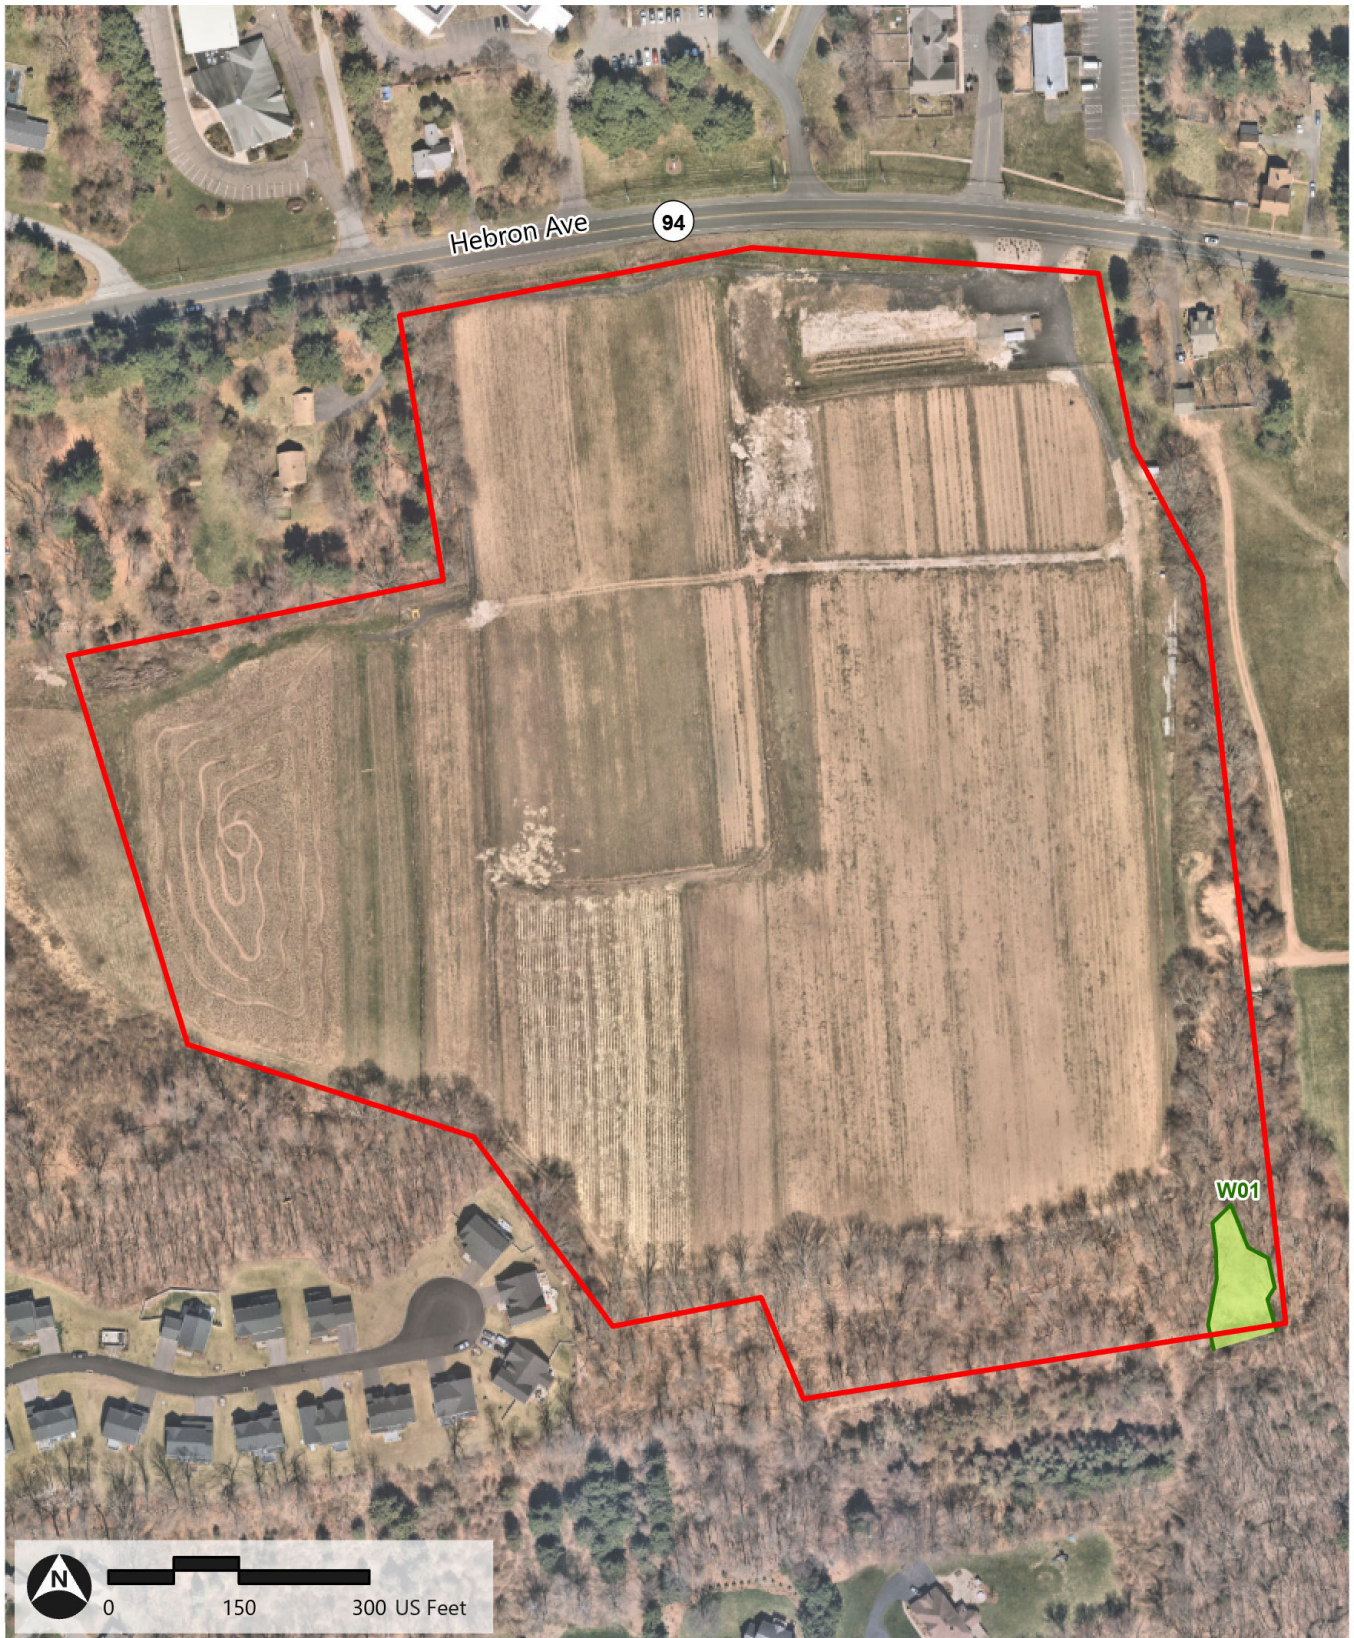

Figure 2: Delineated Resources Map
Verogy | Glastonbury, Connecticut

Path: \\vhb\gis\proj\Wethersfield\43323.00 Verogy Glastonbury\Project\Verogy Glastonbury\Verogy Glastonbury\aprx Glastonbury.aprx (srao, 9/21/2023)

- Project Area
- Delineated Wetland Boundary
- Delineated Wetland Area