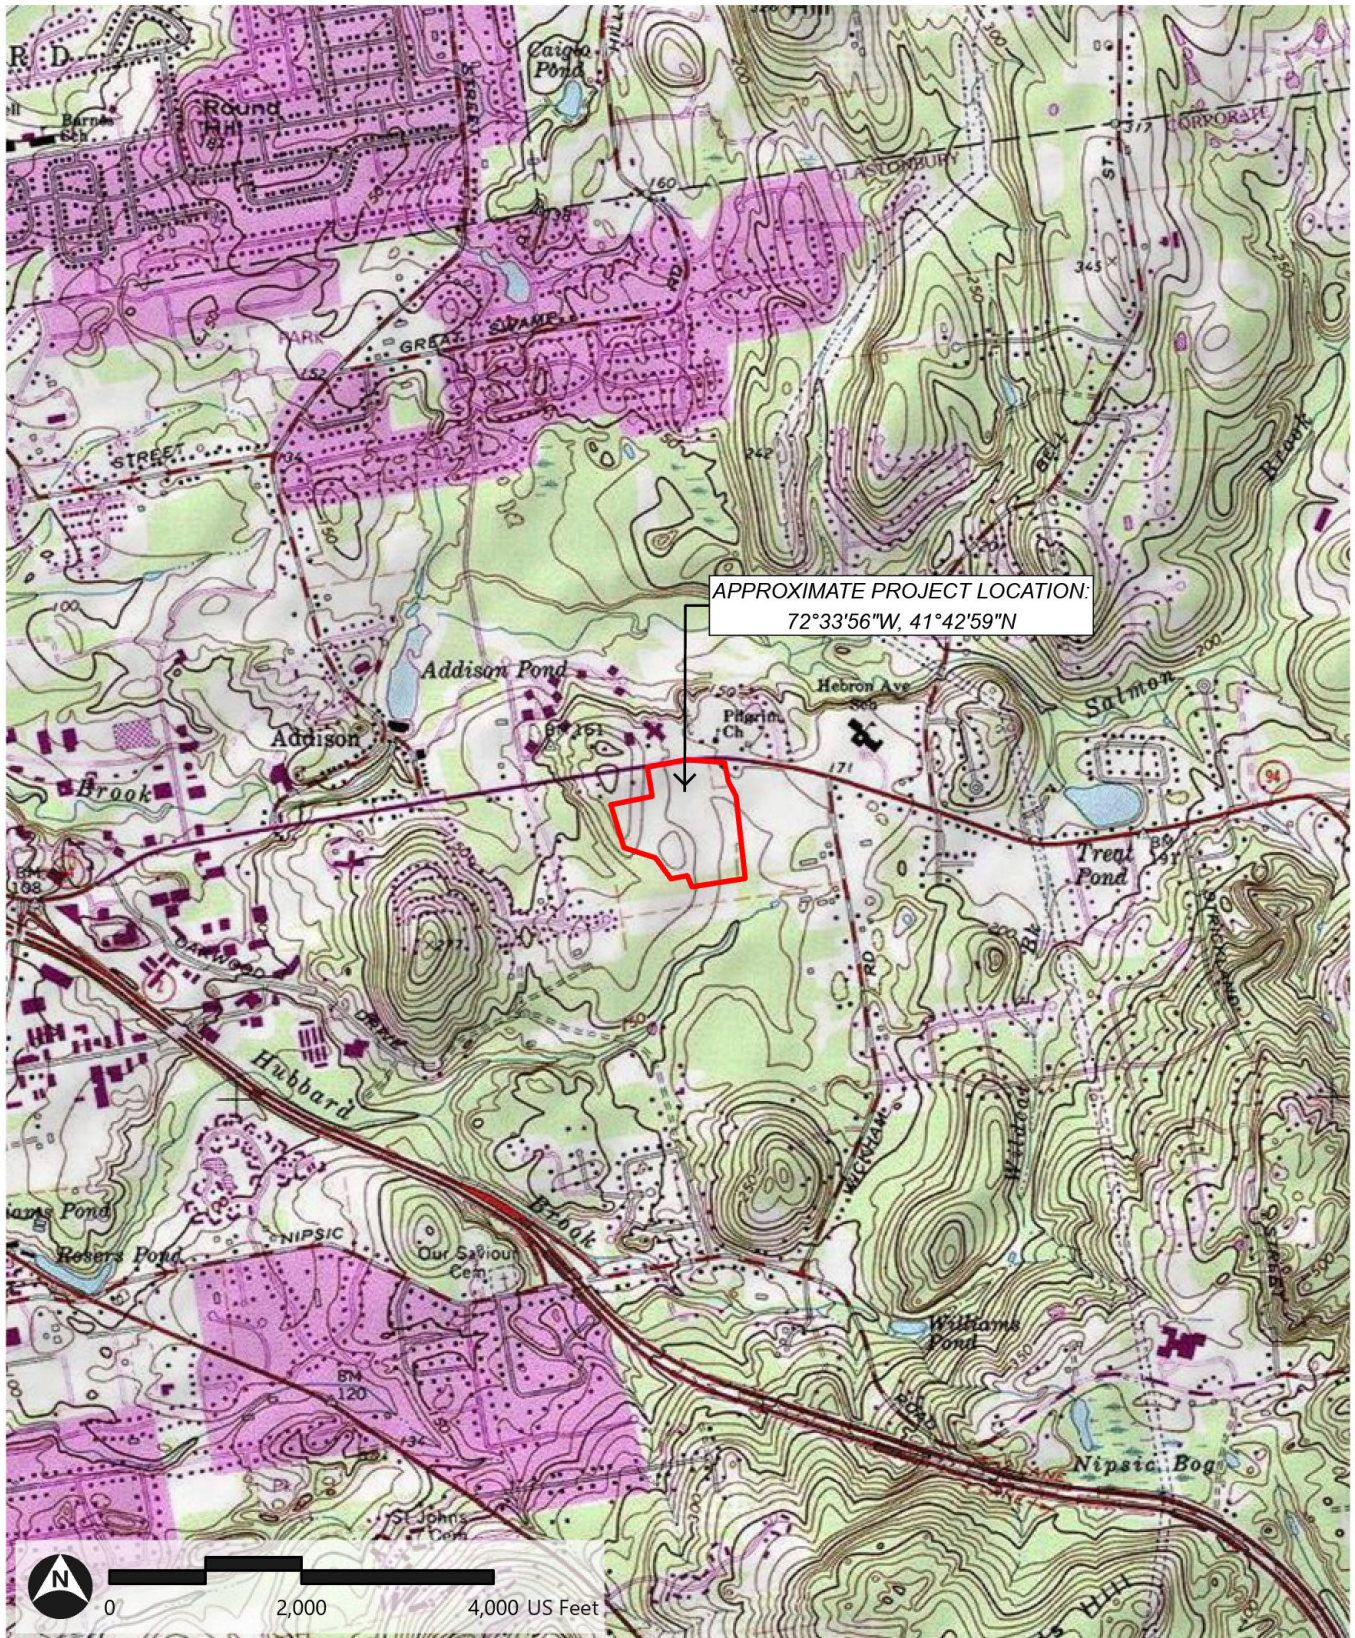

# Figure 1: USGS Site Location Map

Verogy | Glastonbury, Connecticut

— Project Area

Path: \\vhb\gis\proj\Wethersfield\43323.00 Verogy Glastonbury\Project\Verogy Glastonbury\Verogy Glastonbury\aprx (srao, 9/21/2023)