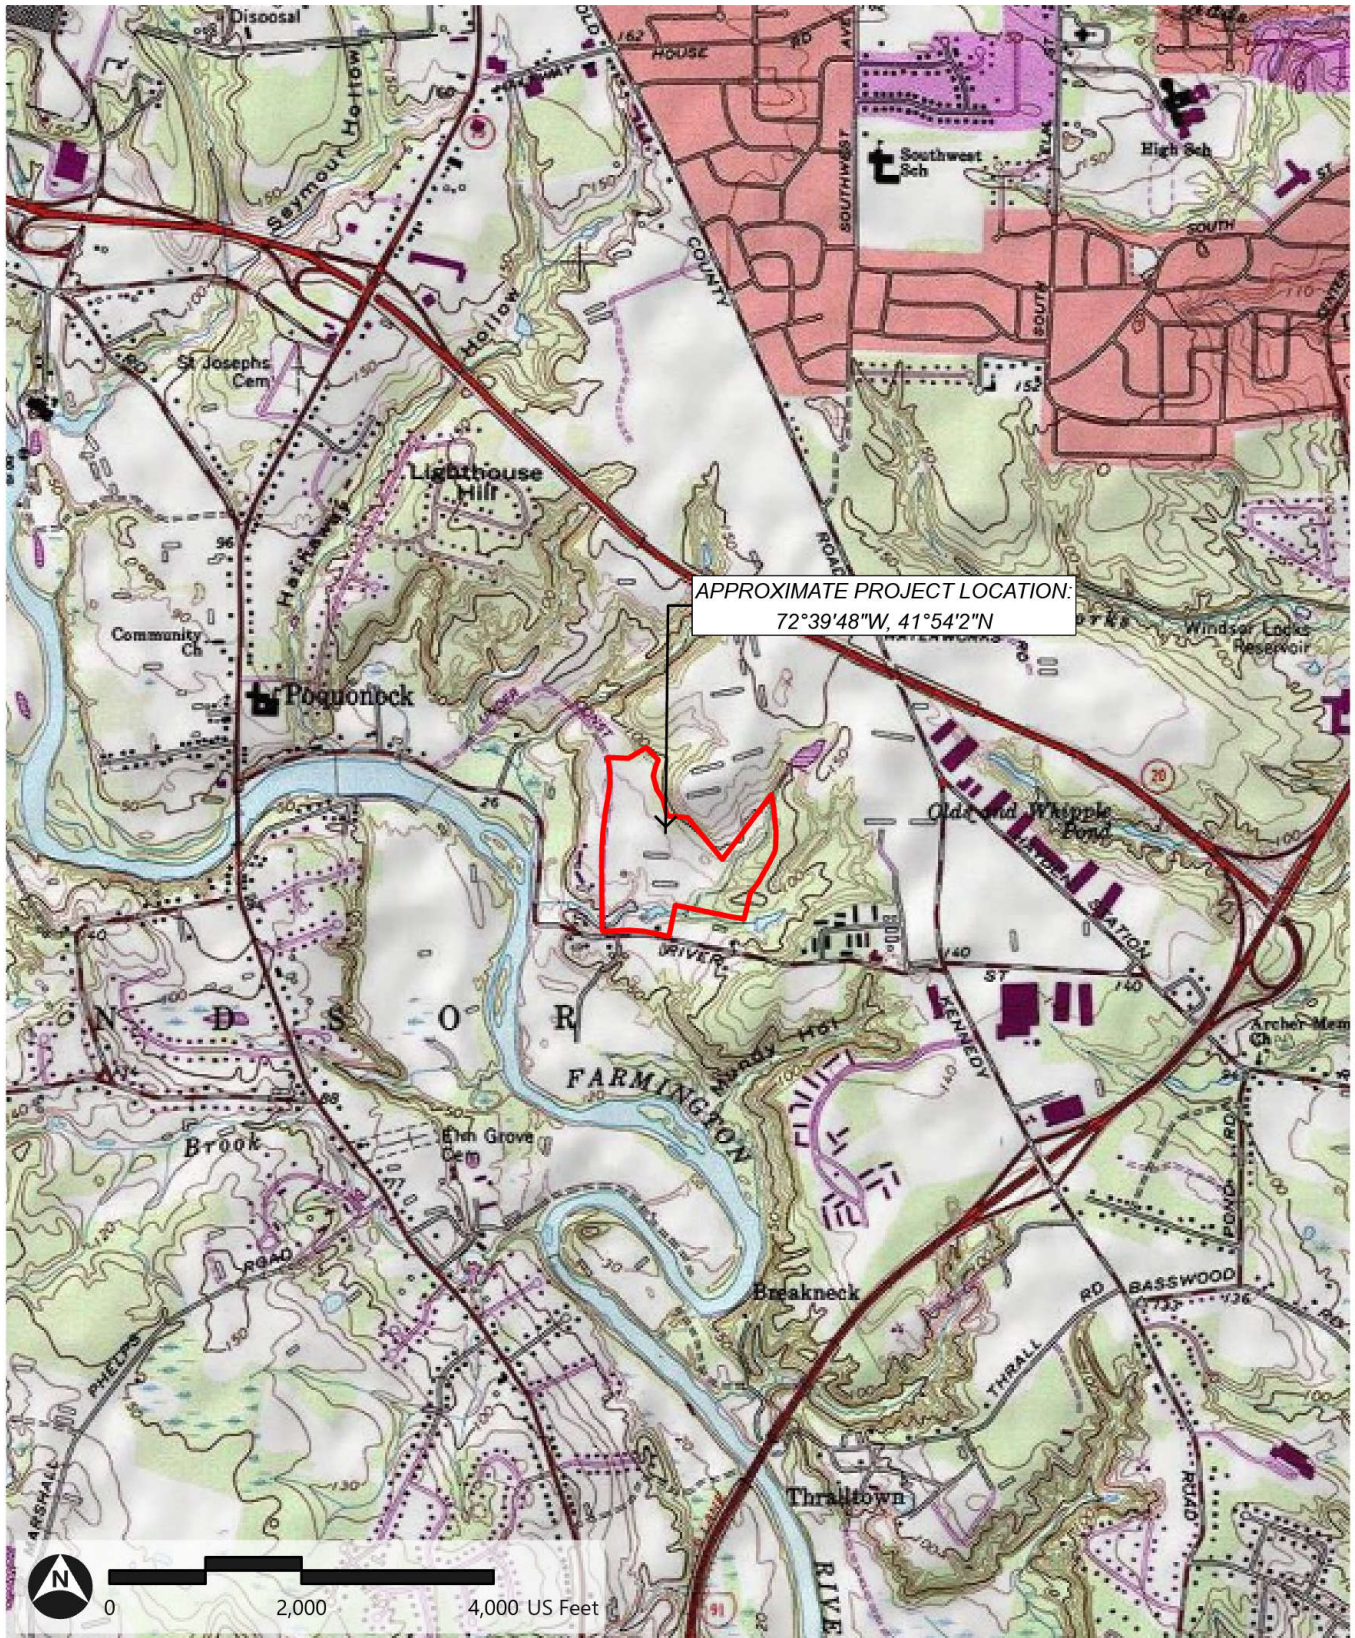

Figure 1: USGS Site Location Map
Verogy | Windsor, Connecticut

— Parcel Boundary

Path: \\vhb\gis\proj\Wethersfield\43322.00 Verogy Windsor\Project\Verogy Windsor\Verogy Windsor.aprx (srao, 10/9/2023)