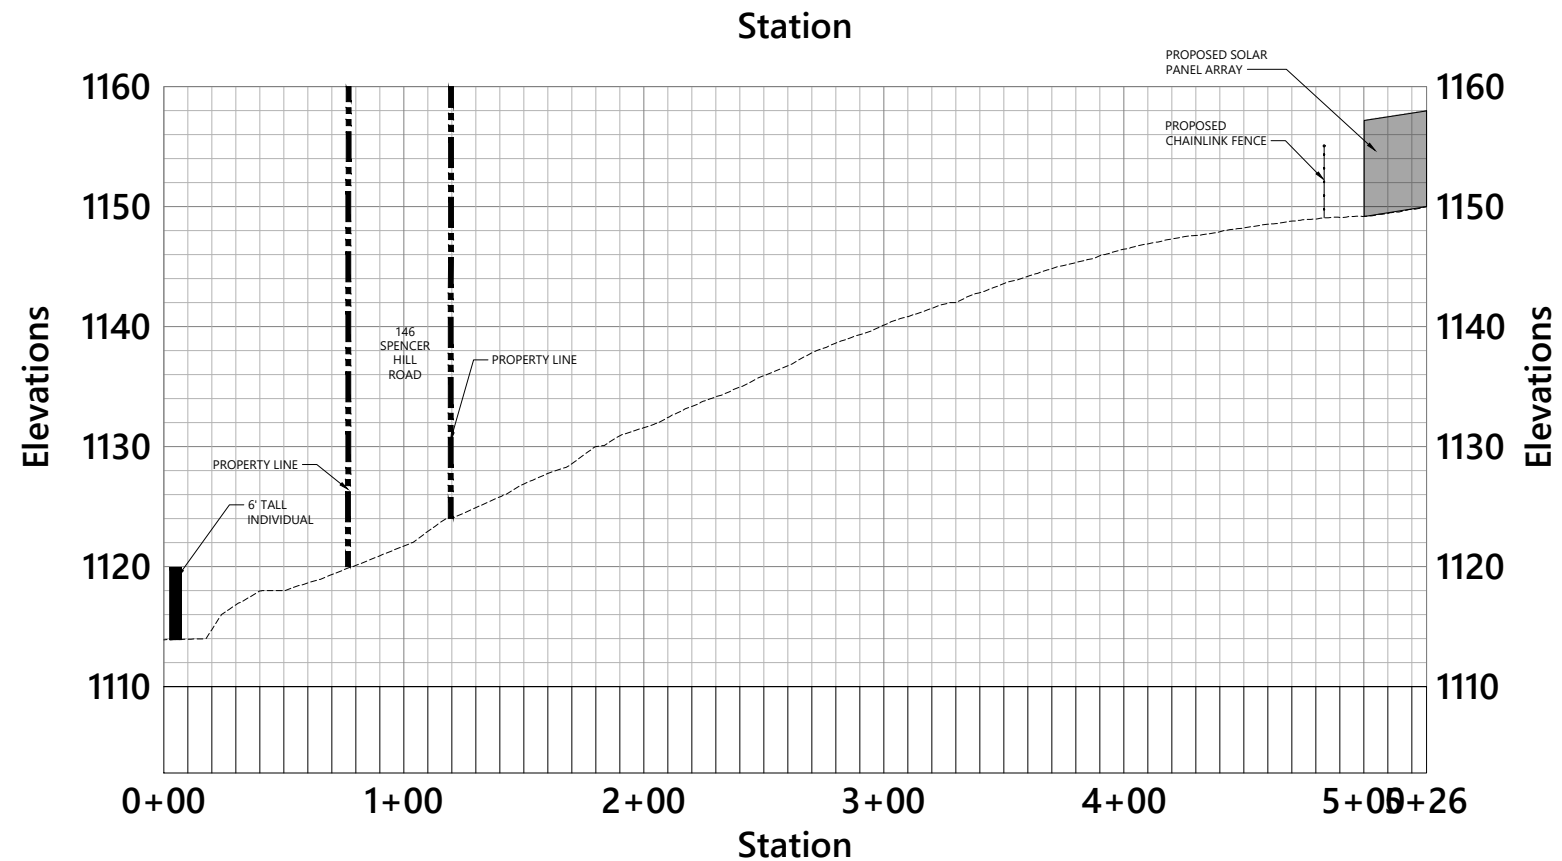

View 2 from 142 Spencer Hill Road