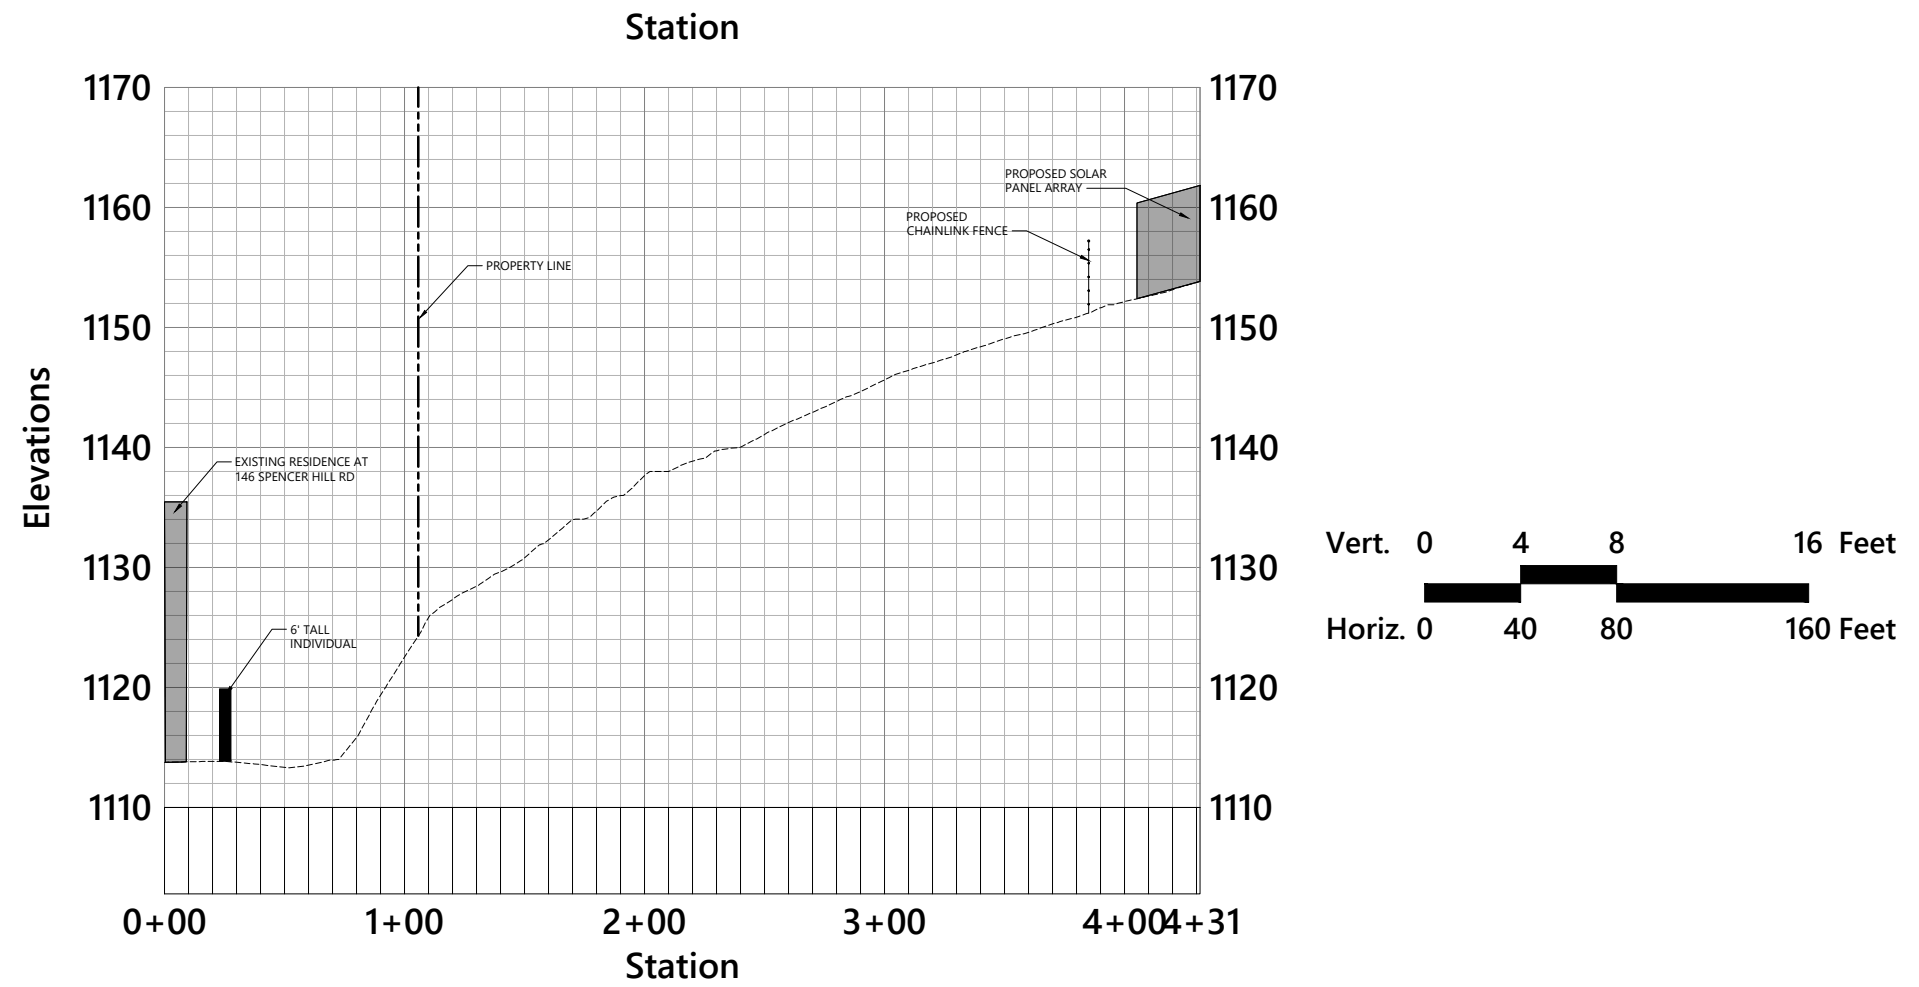

VISUAL
IMPACT
STUDY 3,
4

VISUAL
IMPACT
STUDY 1

VISUAL
IMPACT
STUDY 2

NOT TO SCALE

View from 146 Spencer Hill Rd

Visual Cross Section 1

GCE Winchester Solar

Spencer Hill Road, Winchester, CT

Source:
Prepared for: **Application**
Date: **October 25, 2023**

Station

View from 140 Spencer Hill Rd

Visual Cross Section 2

GCE Winchester Solar

Spencer Hill Road, Winchester, CT

Station

View 1 from 142 Spencer Hill Road

Visual Cross Section 3

GCE Winchester Solar

Spencer Hill Road, Winchester, CT

Source:
Prepared for: **Application**
Date: **October 25, 2023**

View 2 from 142 Spencer Hill Road

Visual Cross Section 4

GCE Winchester Solar