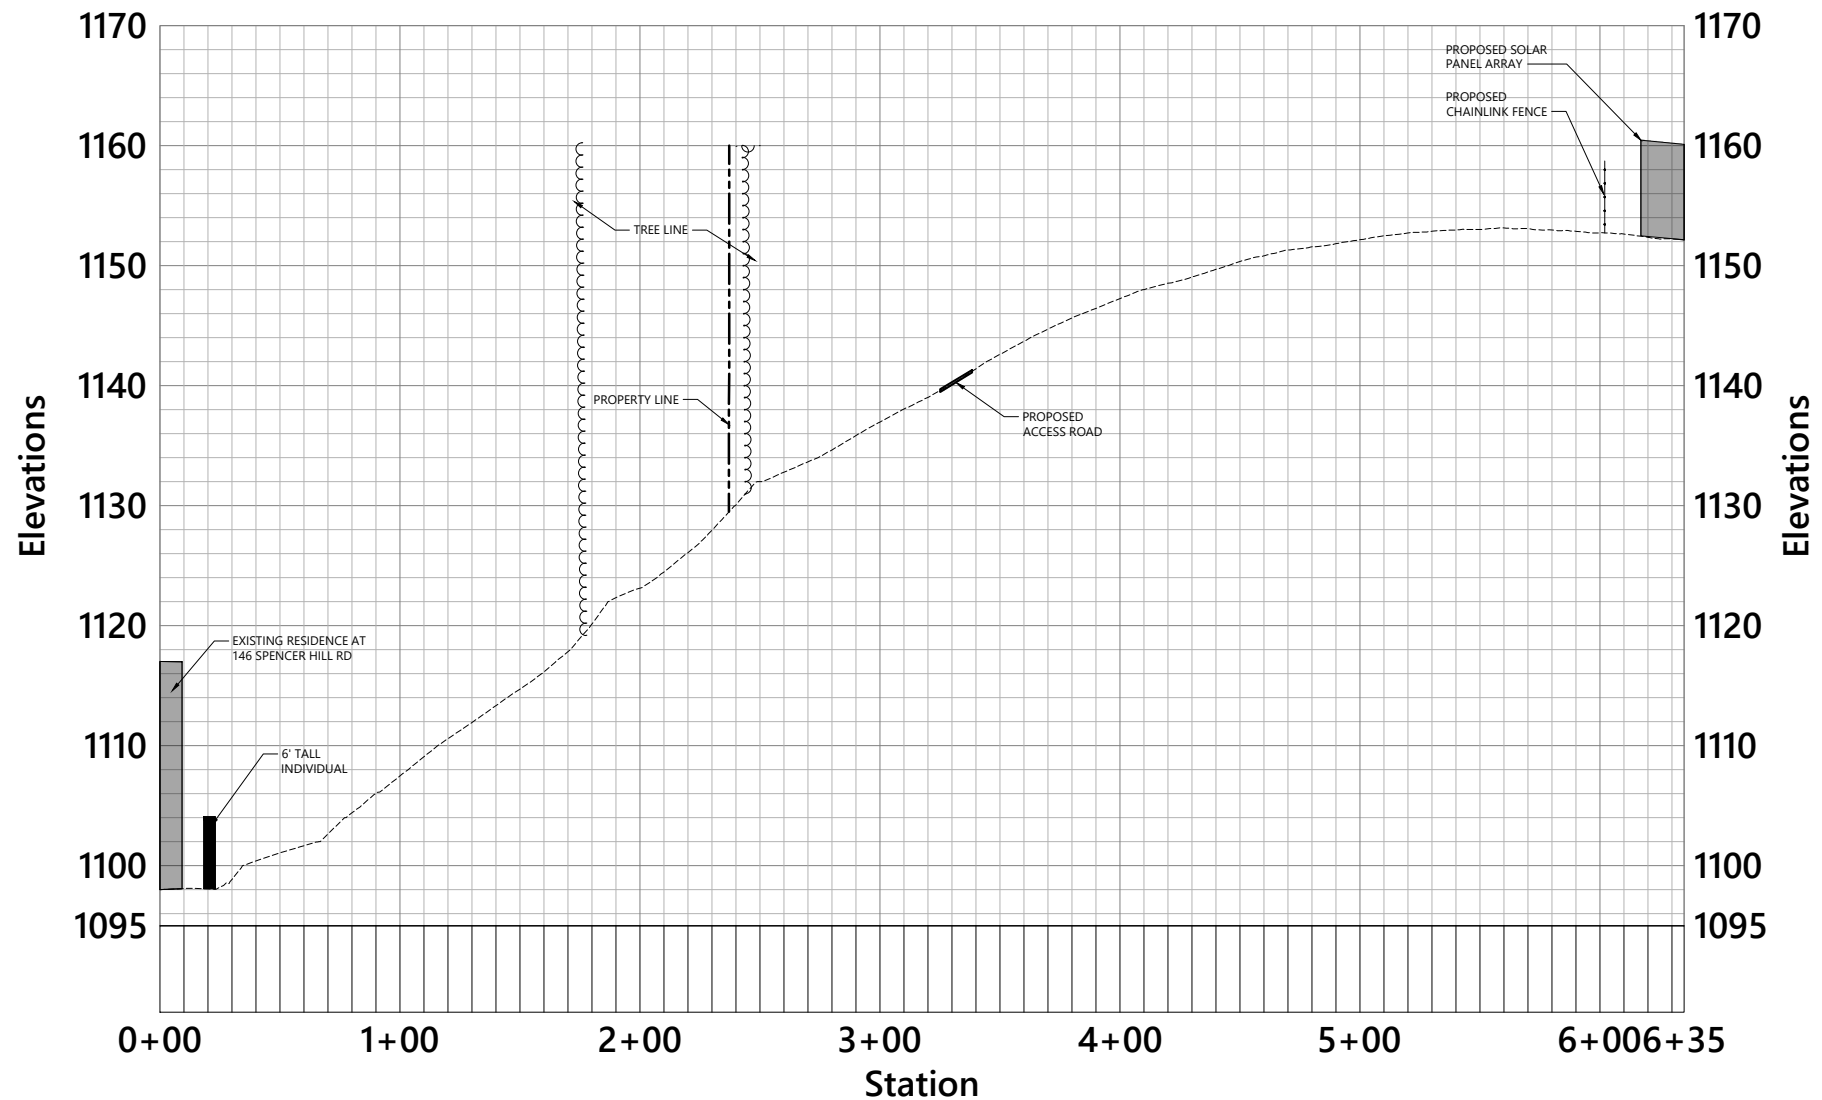

VISUAL
IMPACT
STUDY 3,
4

VISUAL
IMPACT
STUDY 1

VISUAL
IMPACT
STUDY 2

NOT TO SCALE

View from 146 Spencer Hill Rd

Visual Cross Section 1

GCE Winchester Solar

Spencer Hill Road, Winchester, CT

Source:
Prepared for: **Application**
Date: **October 25, 2023**

Station

View from 140 Spencer Hill Rd

Visual Cross Section 2

GCE Winchester Solar

Spencer Hill Road, Winchester, CT

Station

View 1 from 142 Spencer Hill Road

Visual Cross Section 3

GCE Winchester Solar

Spencer Hill Road, Winchester, CT

Source:
Prepared for: **Application**
Date: **October 25, 2023**

View 2 from 142 Spencer Hill Road

Visual Cross Section 4

GCE Winchester Solar