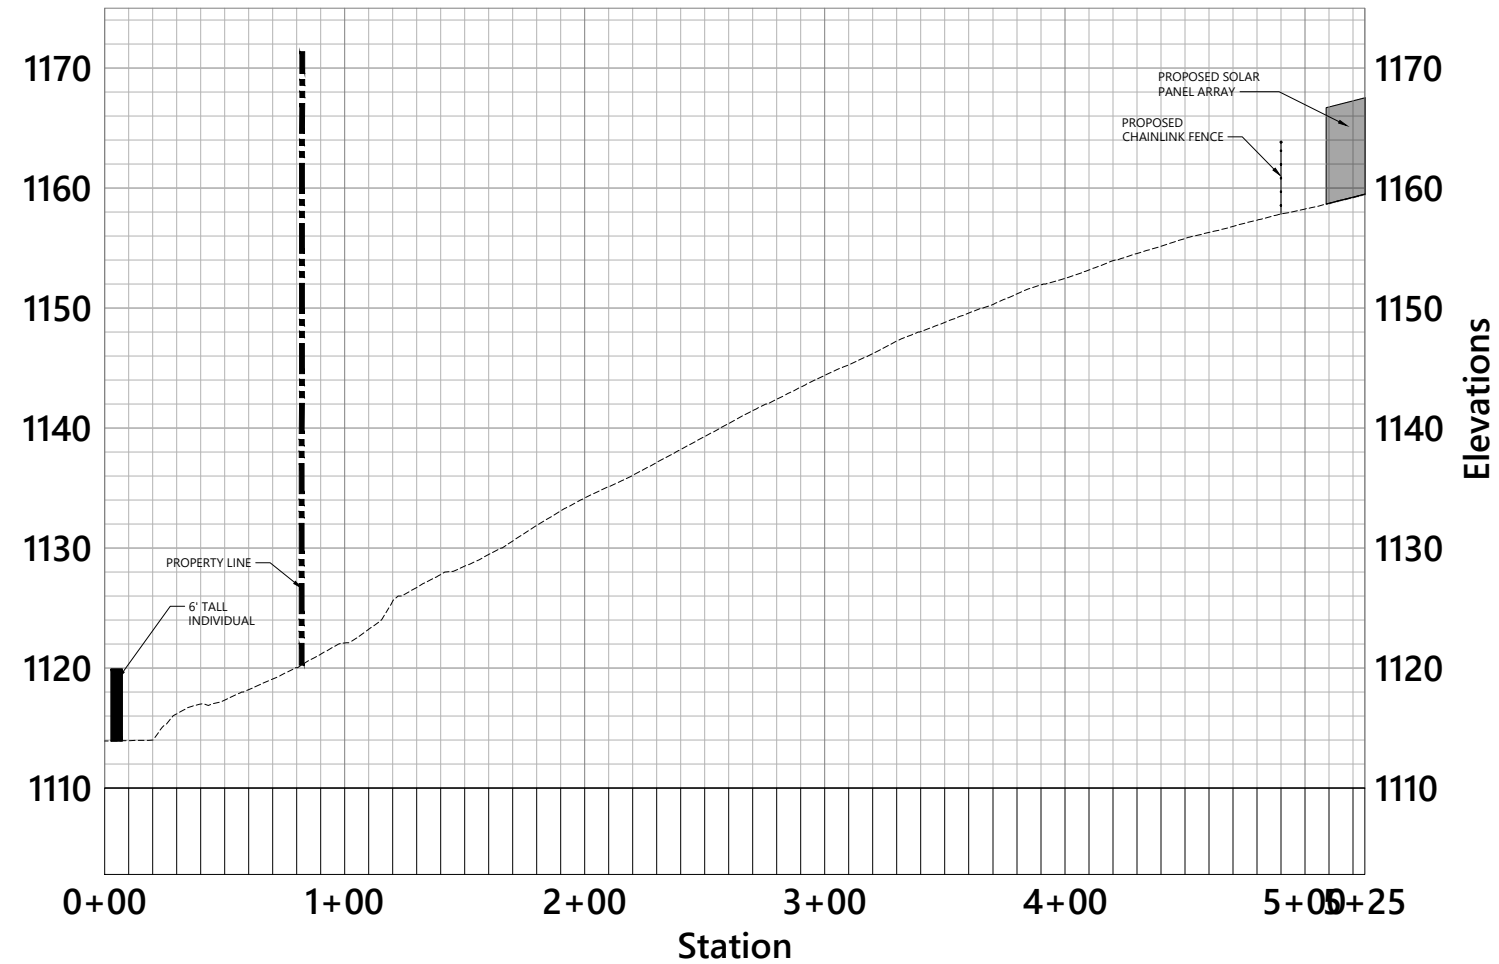

Source:
Prepared for: **Application**
Date: **October 25, 2023**

Station

View from 140 Spencer Hill Rd

Visual Cross Section 2

GCE Winchester Solar

Spencer Hill Road, Winchester, CT

Station

View 1 from 142 Spencer Hill Road