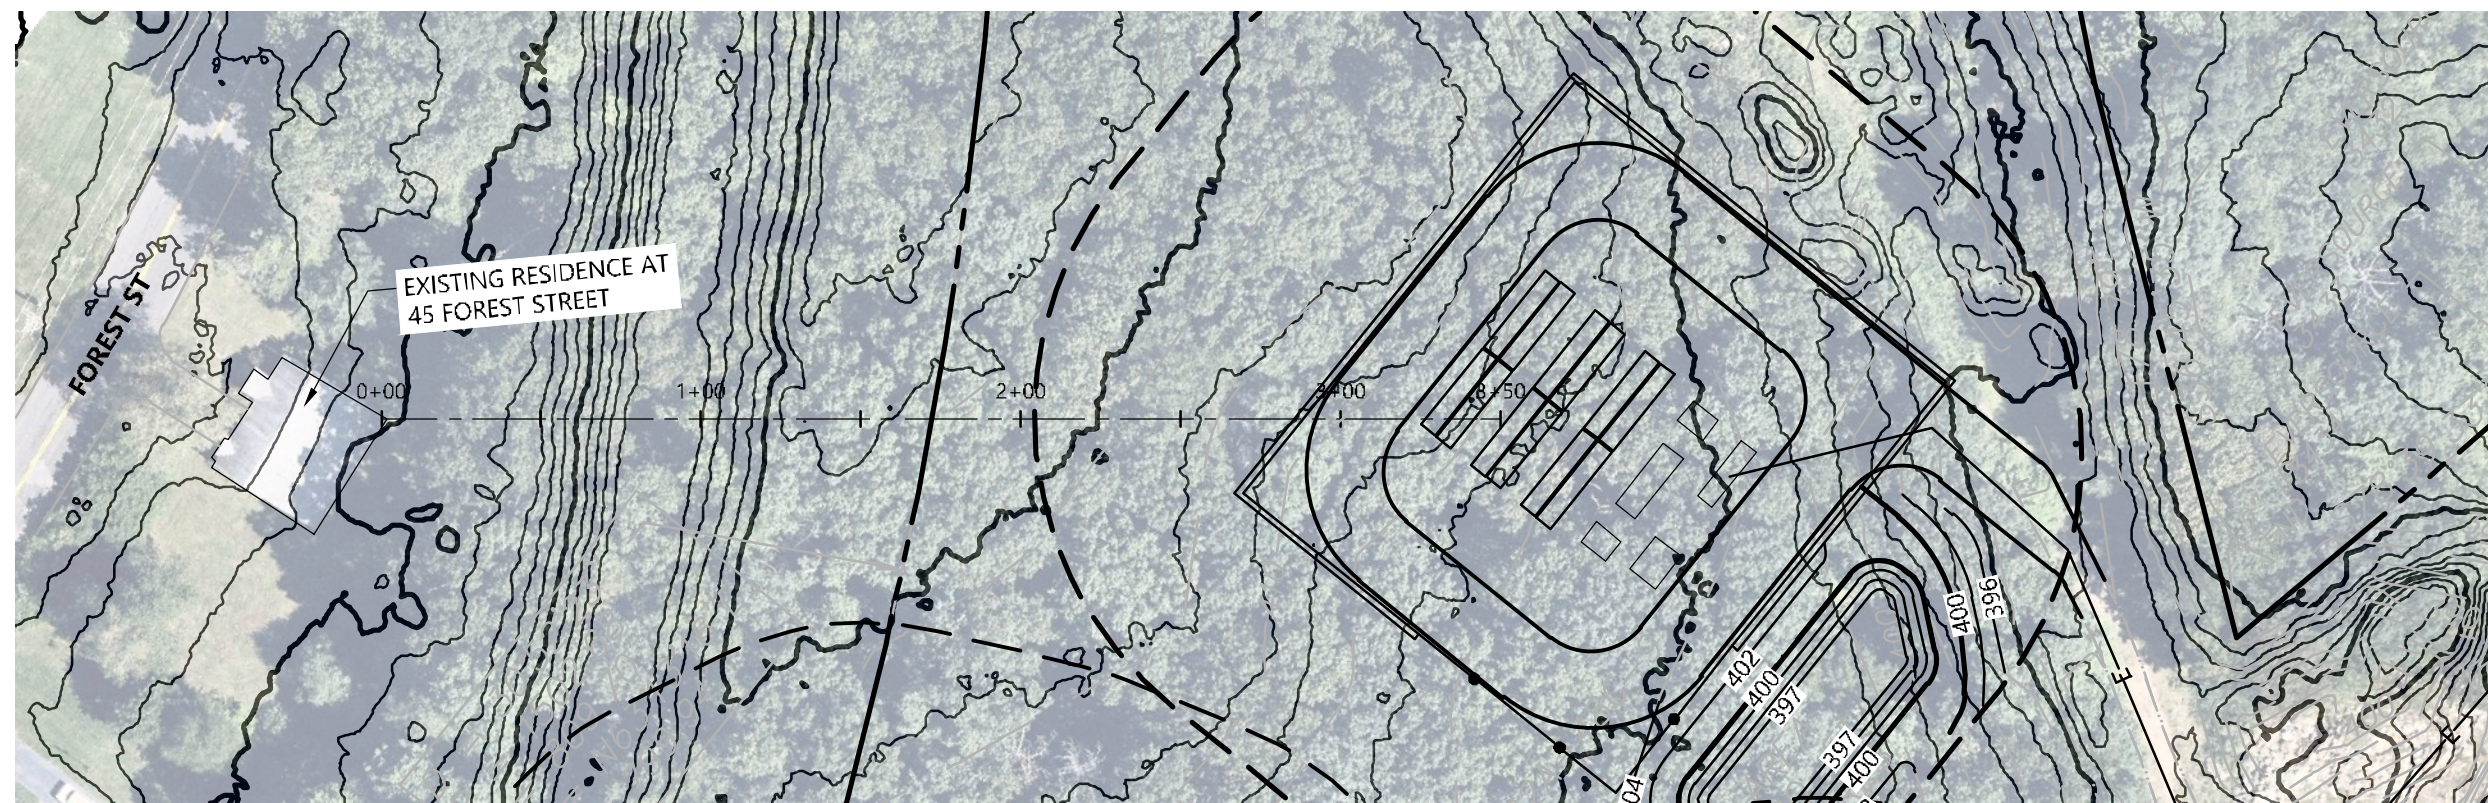

View from 45 Forest Street

Visual Impact Study

Battery Energy Storage System

KCE CT8 East Hampton, CT

Source:
 Prepared for:
 Date: June 2023