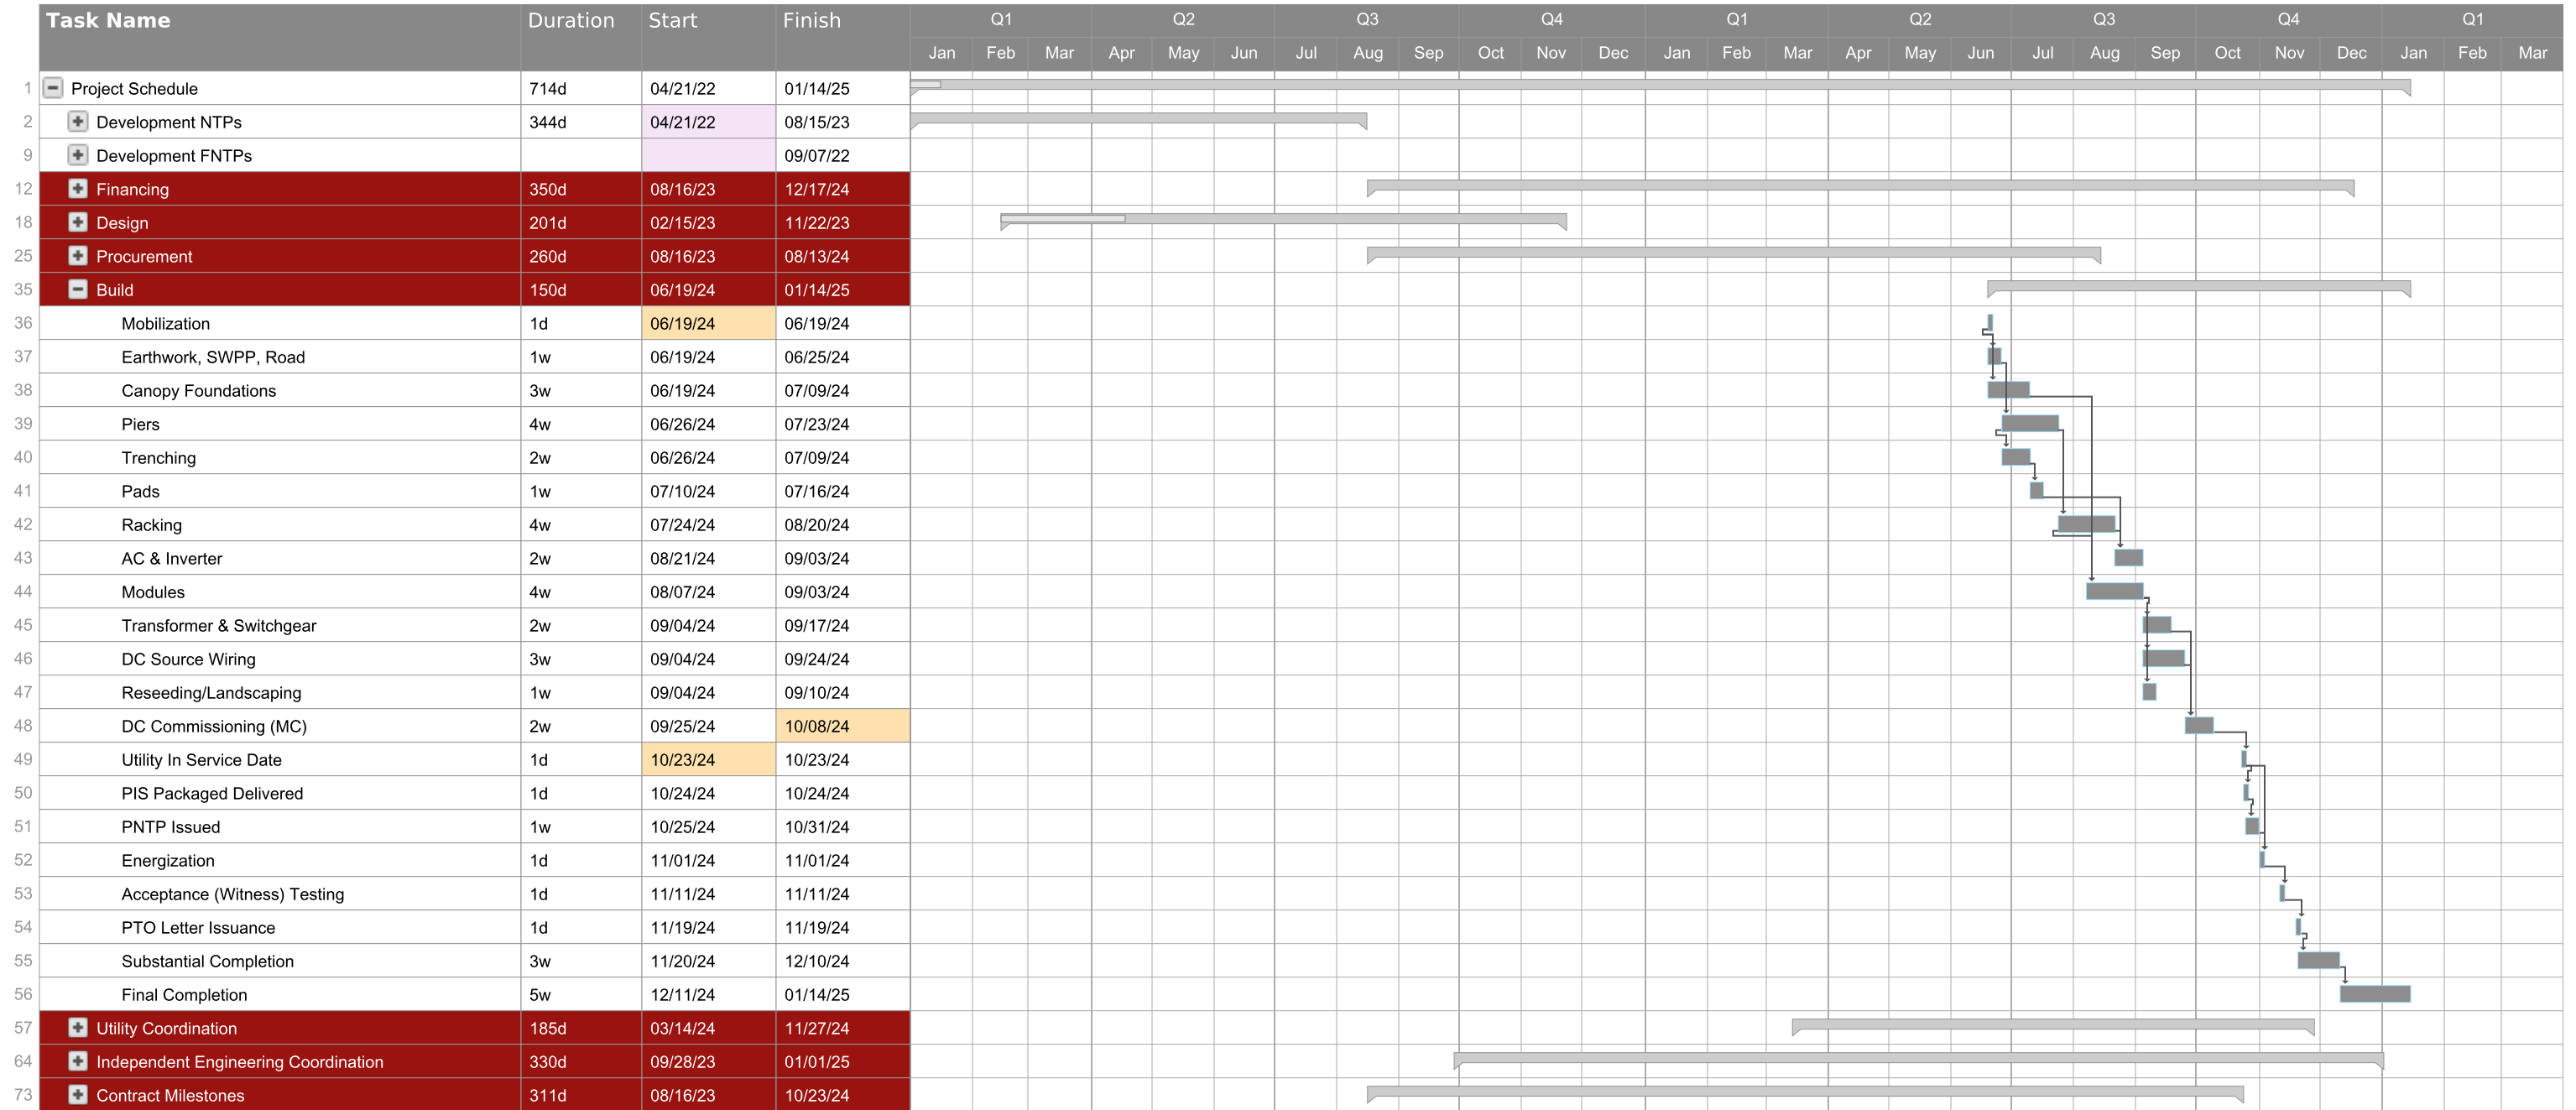

# CT Solar PDF LLC - Construction Schedule

- Work hours will be between 7:00 am and 6:00 pm during weekdays and 8:00 am and 5:00 pm on Saturdays and Sundays pursuant to Chapter 146 of the North Haven, CT Code.