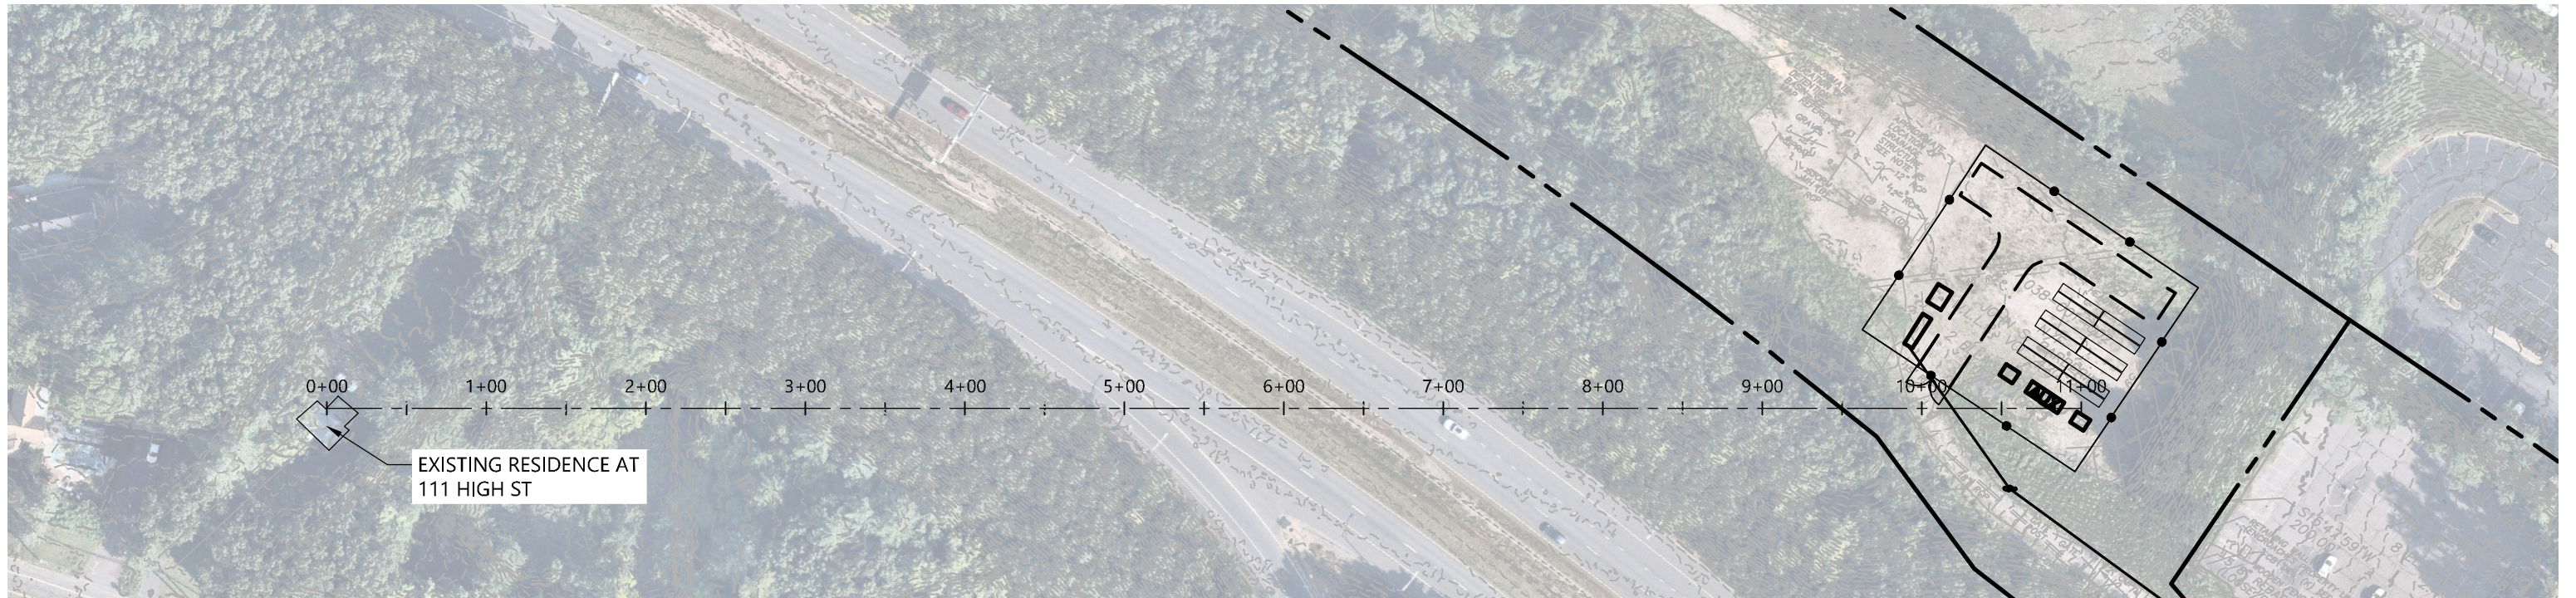

Visual Impact
Study Area 2

KCE CT9

VISUAL IMPACT
STUDY CROSS
SECTIONS

Windsor Locks, CT

Visual Impact
Study Area 1

View from 111 High Street

Visual Impact Study 1

Battery Energy Storage System

KCE CT9 Windsor Locks, CT

Source:
Prepared for:
Date: **June 2023**

View from 8 Ella Grasso Turnpike

Visual Impact Study 2

Battery Energy Storage System

KCE CT9 Windsor Locks, CT

Source:
Prepared for:
Date: **June 2023**