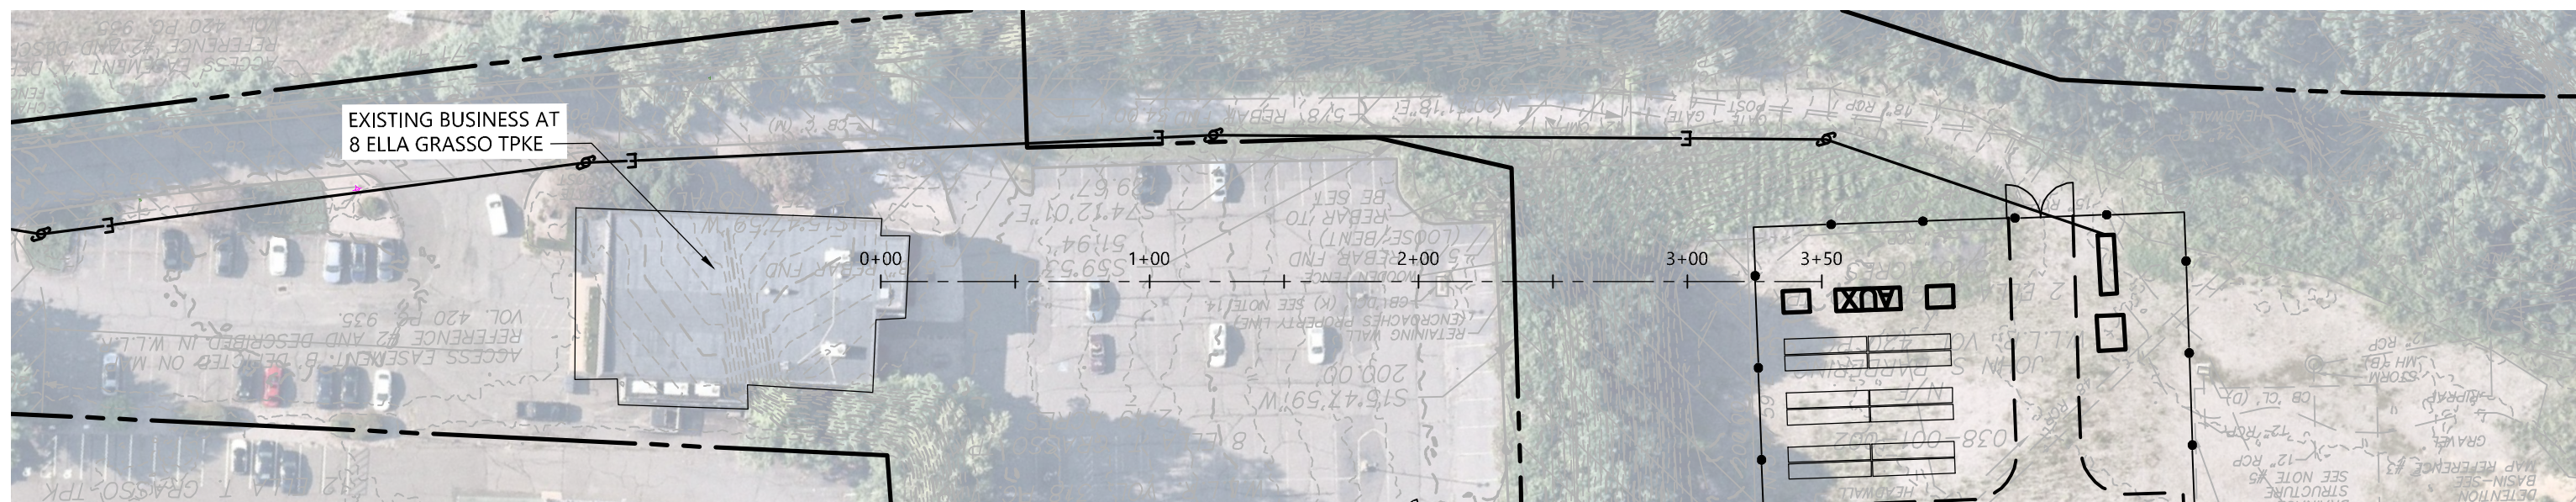

Visual Impact
Study Area 2

KCE CT9

VISUAL IMPACT
STUDY CROSS
SECTIONS

Windsor Locks, CT

Visual Impact
Study Area 1

View from 111 High Street

Visual Impact Study 1

Battery Energy Storage System

KCE CT9 Windsor Locks, CT

Source:
Prepared for:
Date: **June 2023**

View from 8 Ella Grasso Turnpike

Visual Impact Study 2

Battery Energy Storage System

KCE CT9 Windsor Locks, CT

Source:
Prepared for:
Date: **June 2023**