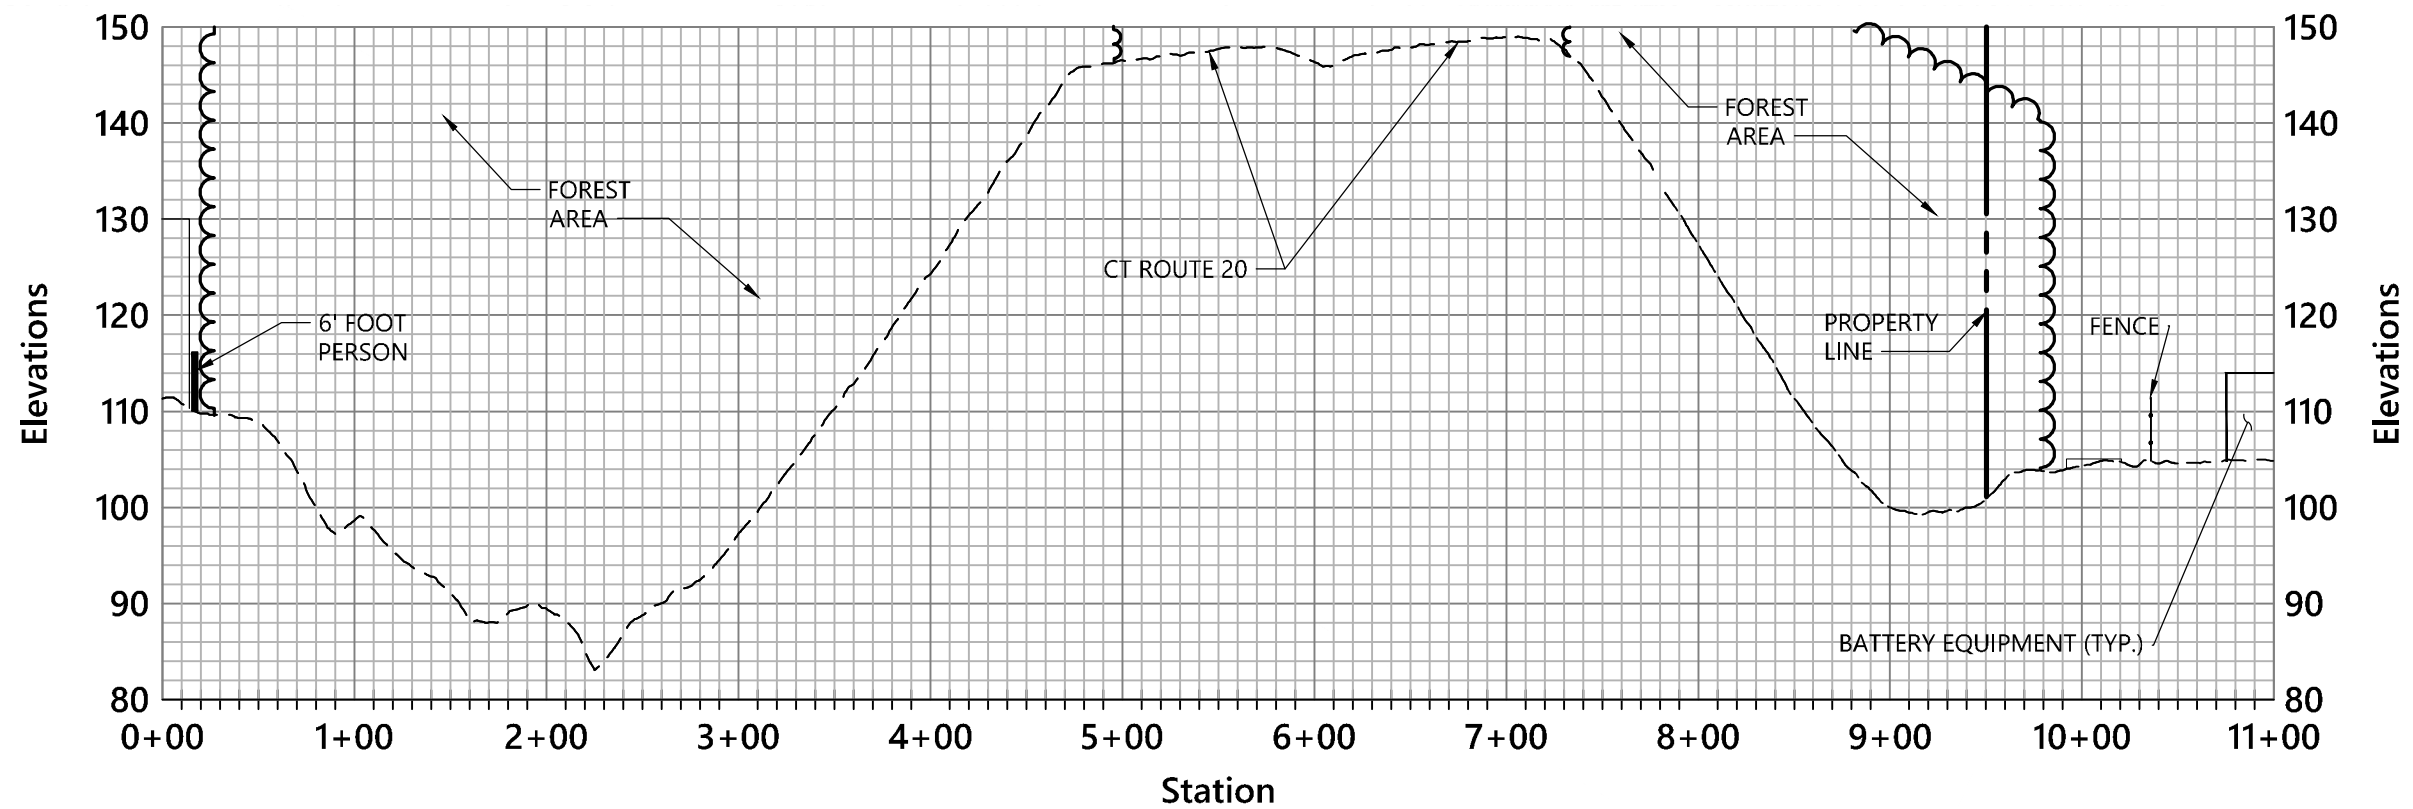

Visual Impact
Study Area 2

KCE CT9

VISUAL IMPACT
STUDY CROSS
SECTIONS

Windsor Locks, CT

Visual Impact
Study Area 1

View from 111 High Street

Visual Impact Study 1

Battery Energy Storage System

KCE CT9 Windsor Locks, CT

Source:
Prepared for:
Date: **June 2023**

View from 8 Ella Grasso Turnpike

Visual Impact Study 2

Battery Energy Storage System

KCE CT9 Windsor Locks, CT

Source:
Prepared for:
Date: **June 2023**