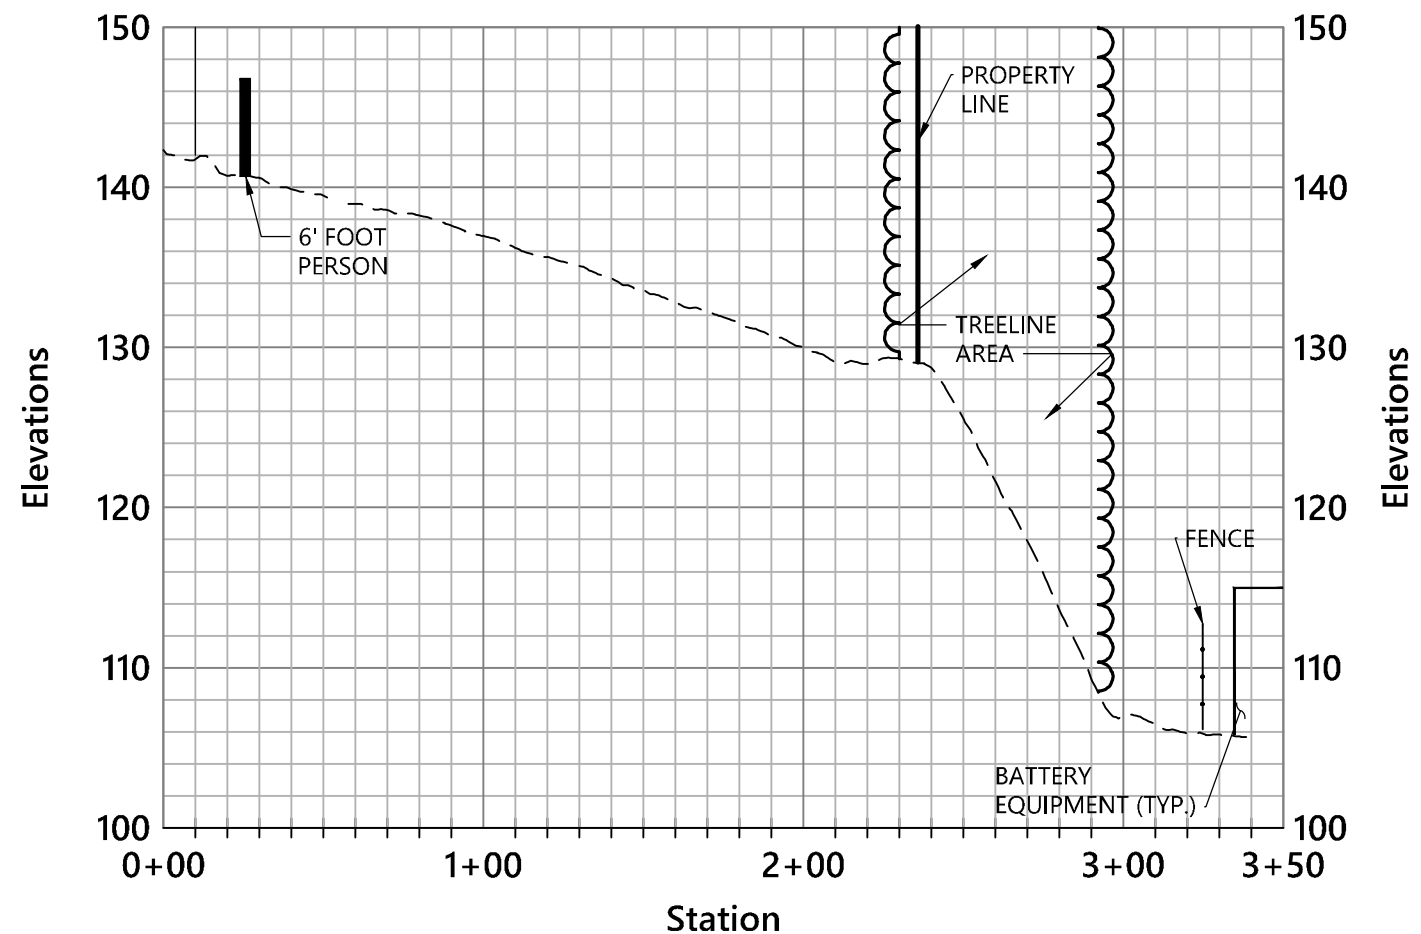

Visual Impact
Study Area 2

KCE CT9

VISUAL IMPACT
STUDY CROSS
SECTIONS

Windsor Locks, CT

Visual Impact
Study Area 1

View from 111 High Street

Visual Impact Study 1

Battery Energy Storage System

KCE CT9 Windsor Locks, CT

Source:
Prepared for:
Date: **June 2023**

View from 8 Ella Grasso Turnpike

Visual Impact Study 2

Battery Energy Storage System

KCE CT9 Windsor Locks, CT

Source:
Prepared for:
Date: **June 2023**