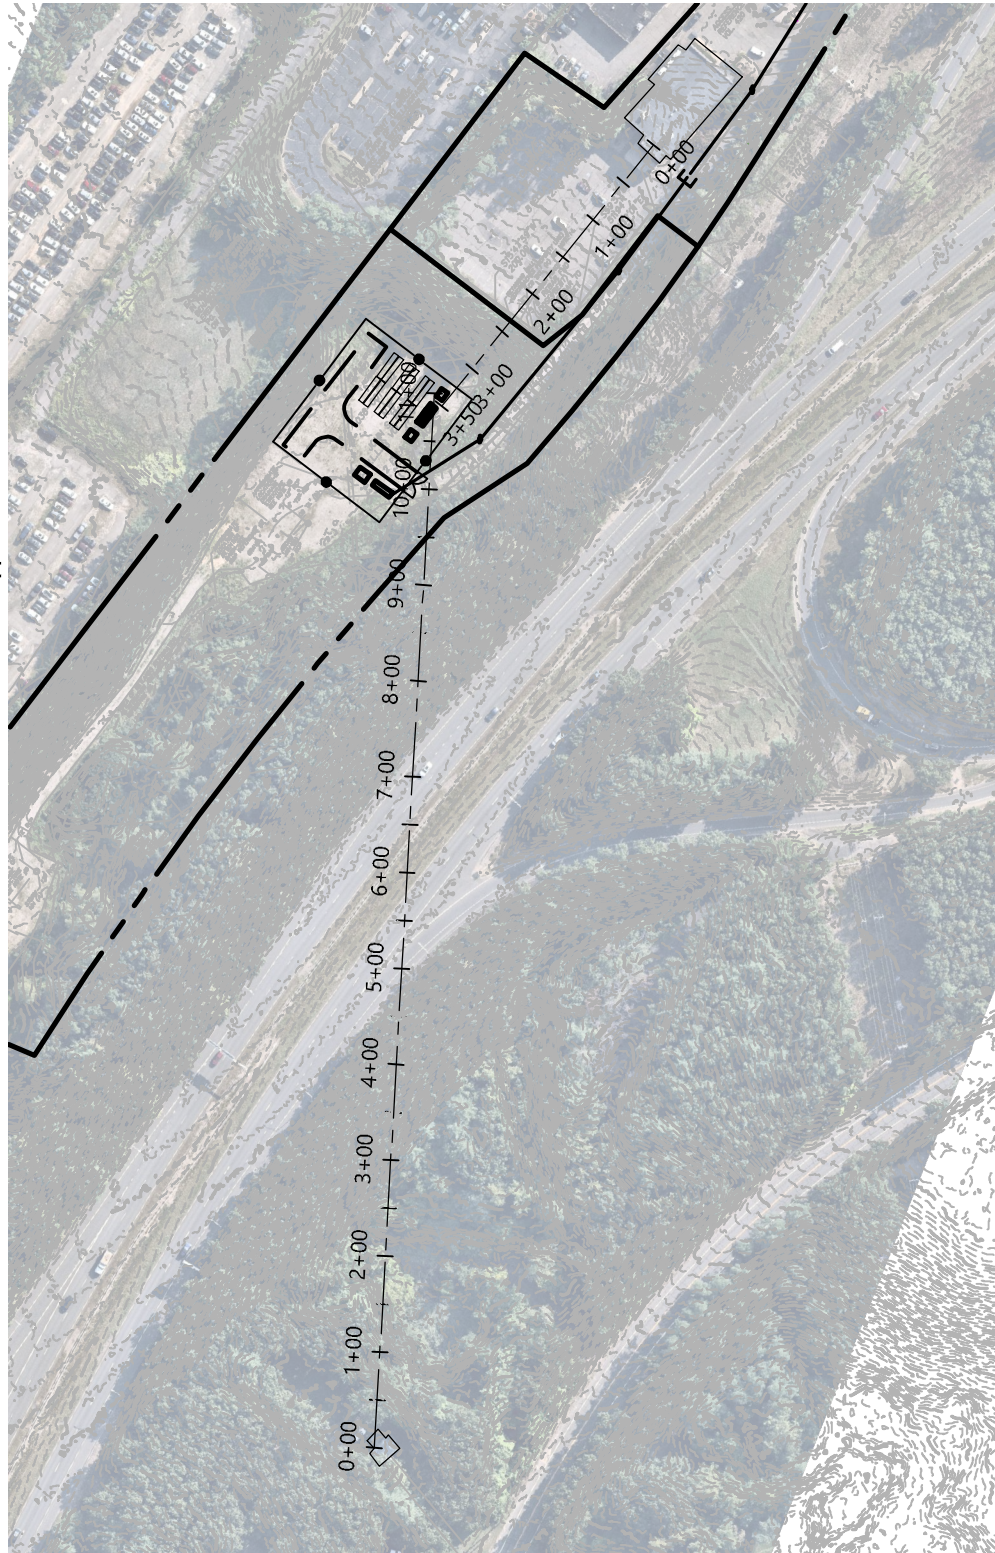

Visual Impact
Study Area 2

KCE CT9

VISUAL IMPACT
STUDY CROSS
SECTIONS

Windsor Locks, CT

Visual Impact
Study Area 1

View from 111 High Street

Visual Impact Study 1

Battery Energy Storage System

KCE CT9 Windsor Locks, CT

Source:
Prepared for:
Date: **June 2023**

View from 8 Ella Grasso Turnpike

Visual Impact Study 2

Battery Energy Storage System

KCE CT9 Windsor Locks, CT

Source:
Prepared for:
Date: **June 2023**