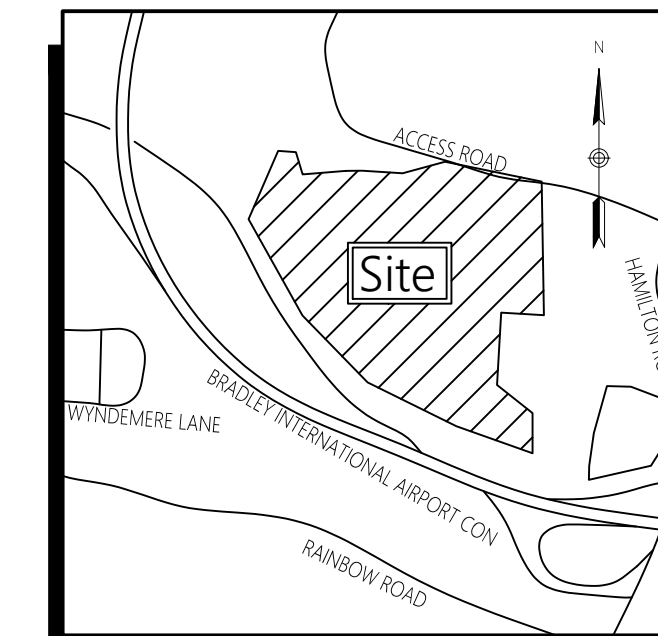

100 Great Meadow Road  
Suite 200  
Wethersfield, CT 06109  
860.807.4300

Match Line See Sheet Sv-1

Match Line See Sheet Sv-4

Locus Map  
(NOT TO SCALE)

Match Line See Sheet Sv-2

Match Line See Sheet Sv-3

Match Line See Sheet Sv-5

Match Line See Sheet Sv-3 |

| Match Line See Sheet Sv-4

Locus Map  
(NOT TO SCALE)

**Earthlight 3 MW  
Collins Aerospace**  
1 Hamilton Road  
Windsor Locks, Connecticut