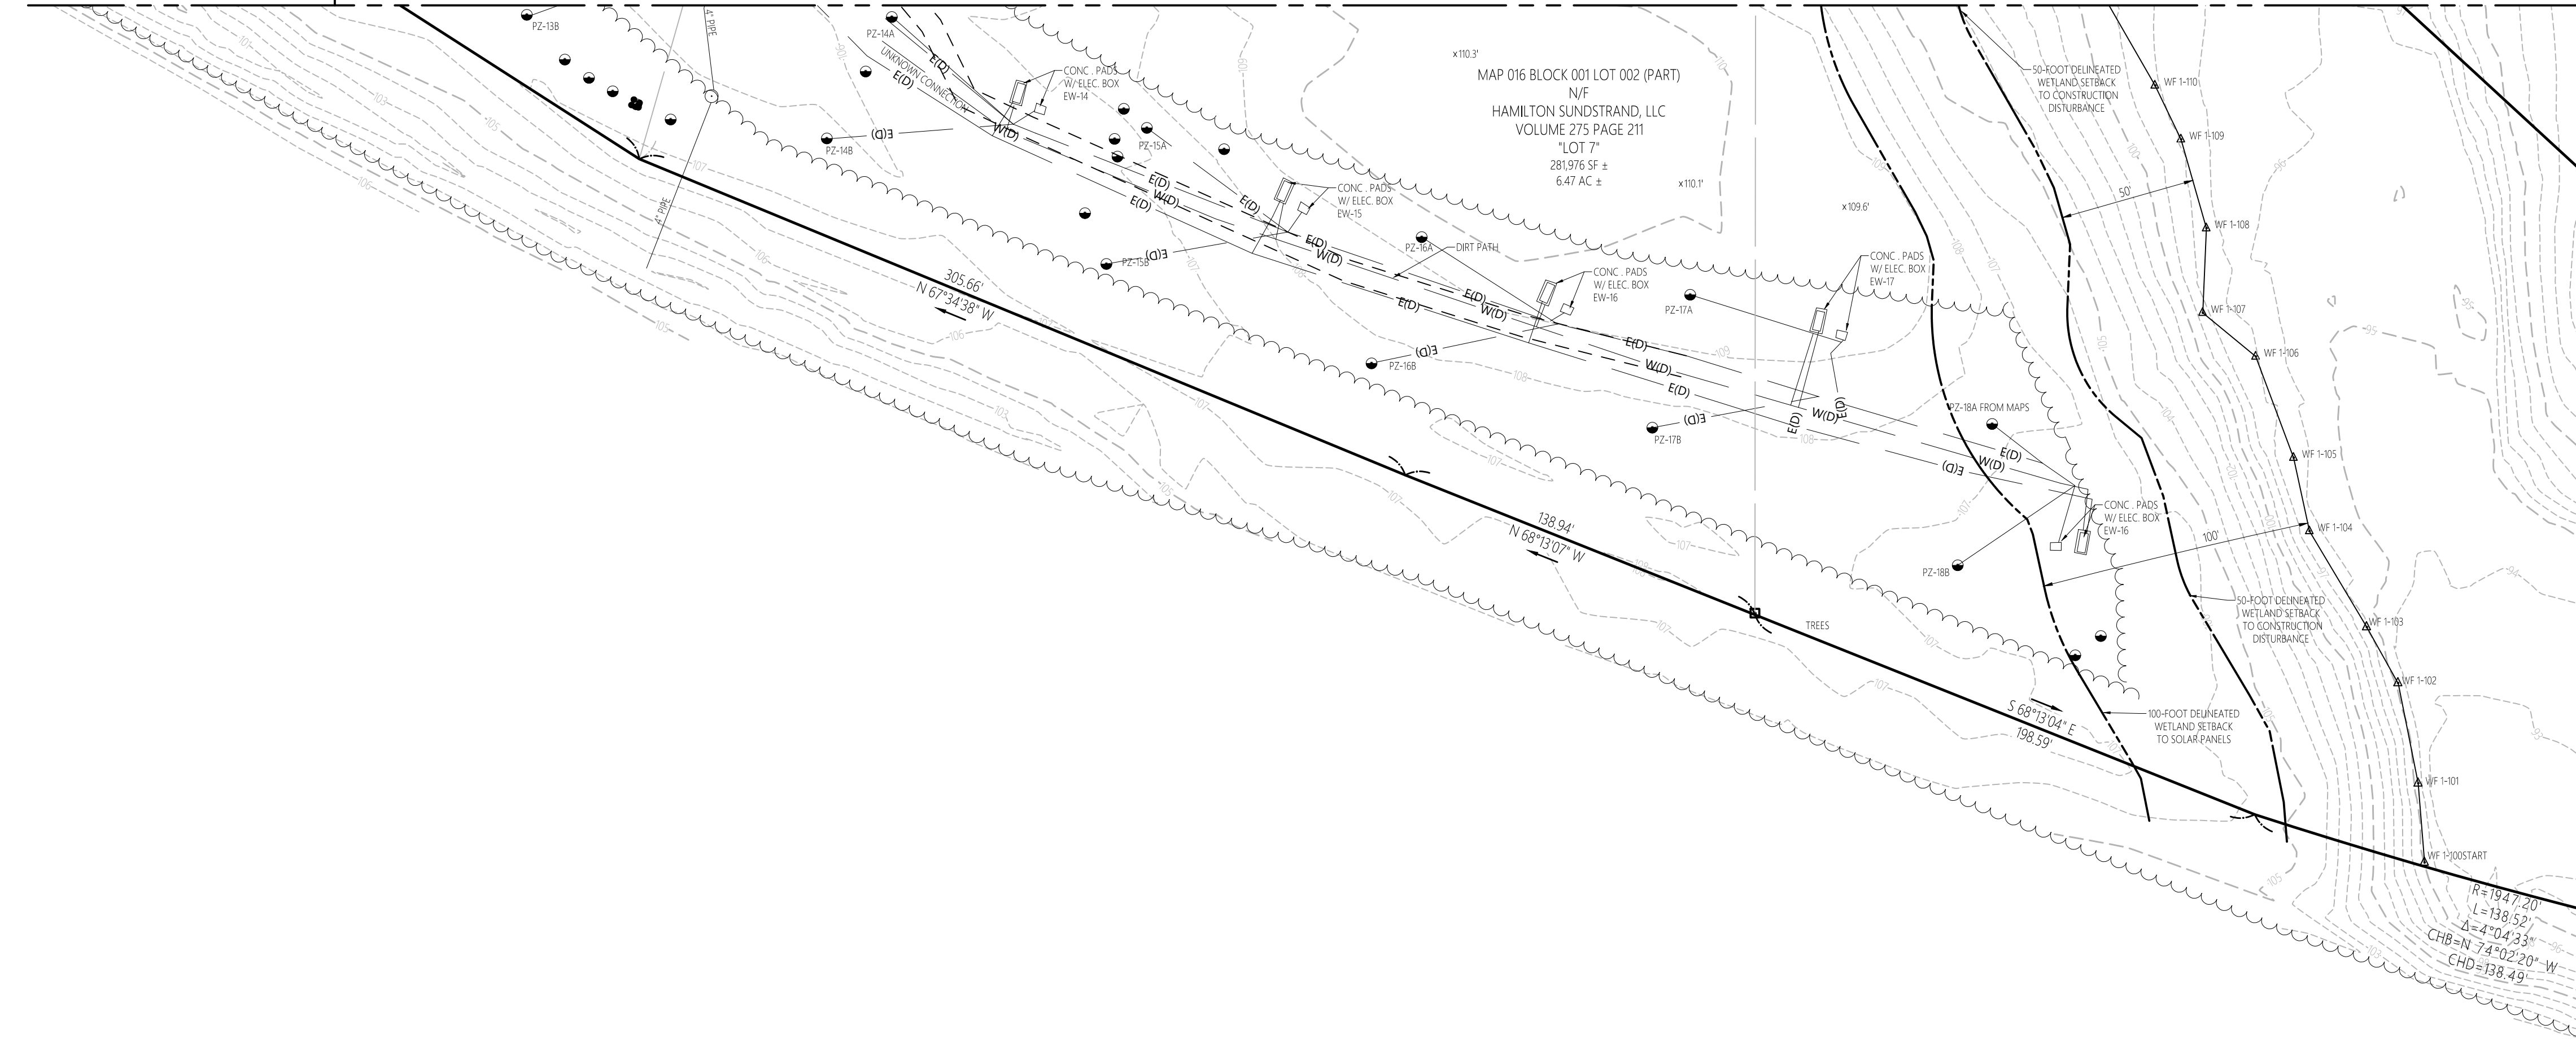

No.	Revision	Date	App'd

Designed by **LG** Checked by \_\_\_\_\_  
 Issued for **Review** Date **Nov. 1, 2022**

**Partial Property  
and Topographic Survey**

Drawing Number

**Sv-4**

Sheet **4** of **5**

Project Number  
**42893.00**

Match Line See Sheet Sv-2

Match Line See Sheet Sv-3

Match Line See Sheet Sv-5

Match Line See Sheet Sv-3 |

| Match Line See Sheet Sv-4

Locus Map  
(NOT TO SCALE)

**Earthlight 3 MW  
Collins Aerospace**  
1 Hamilton Road  
Windsor Locks, Connecticut

No.	Revision	Date	App'd.

Designed by	Checked by
LG	
Issued for	Date
Review	Nov. 1, 2022

**Partial Property  
and Topographic Survey**

Sheet **Sv-5** of 5  
Project Number **42893.00**