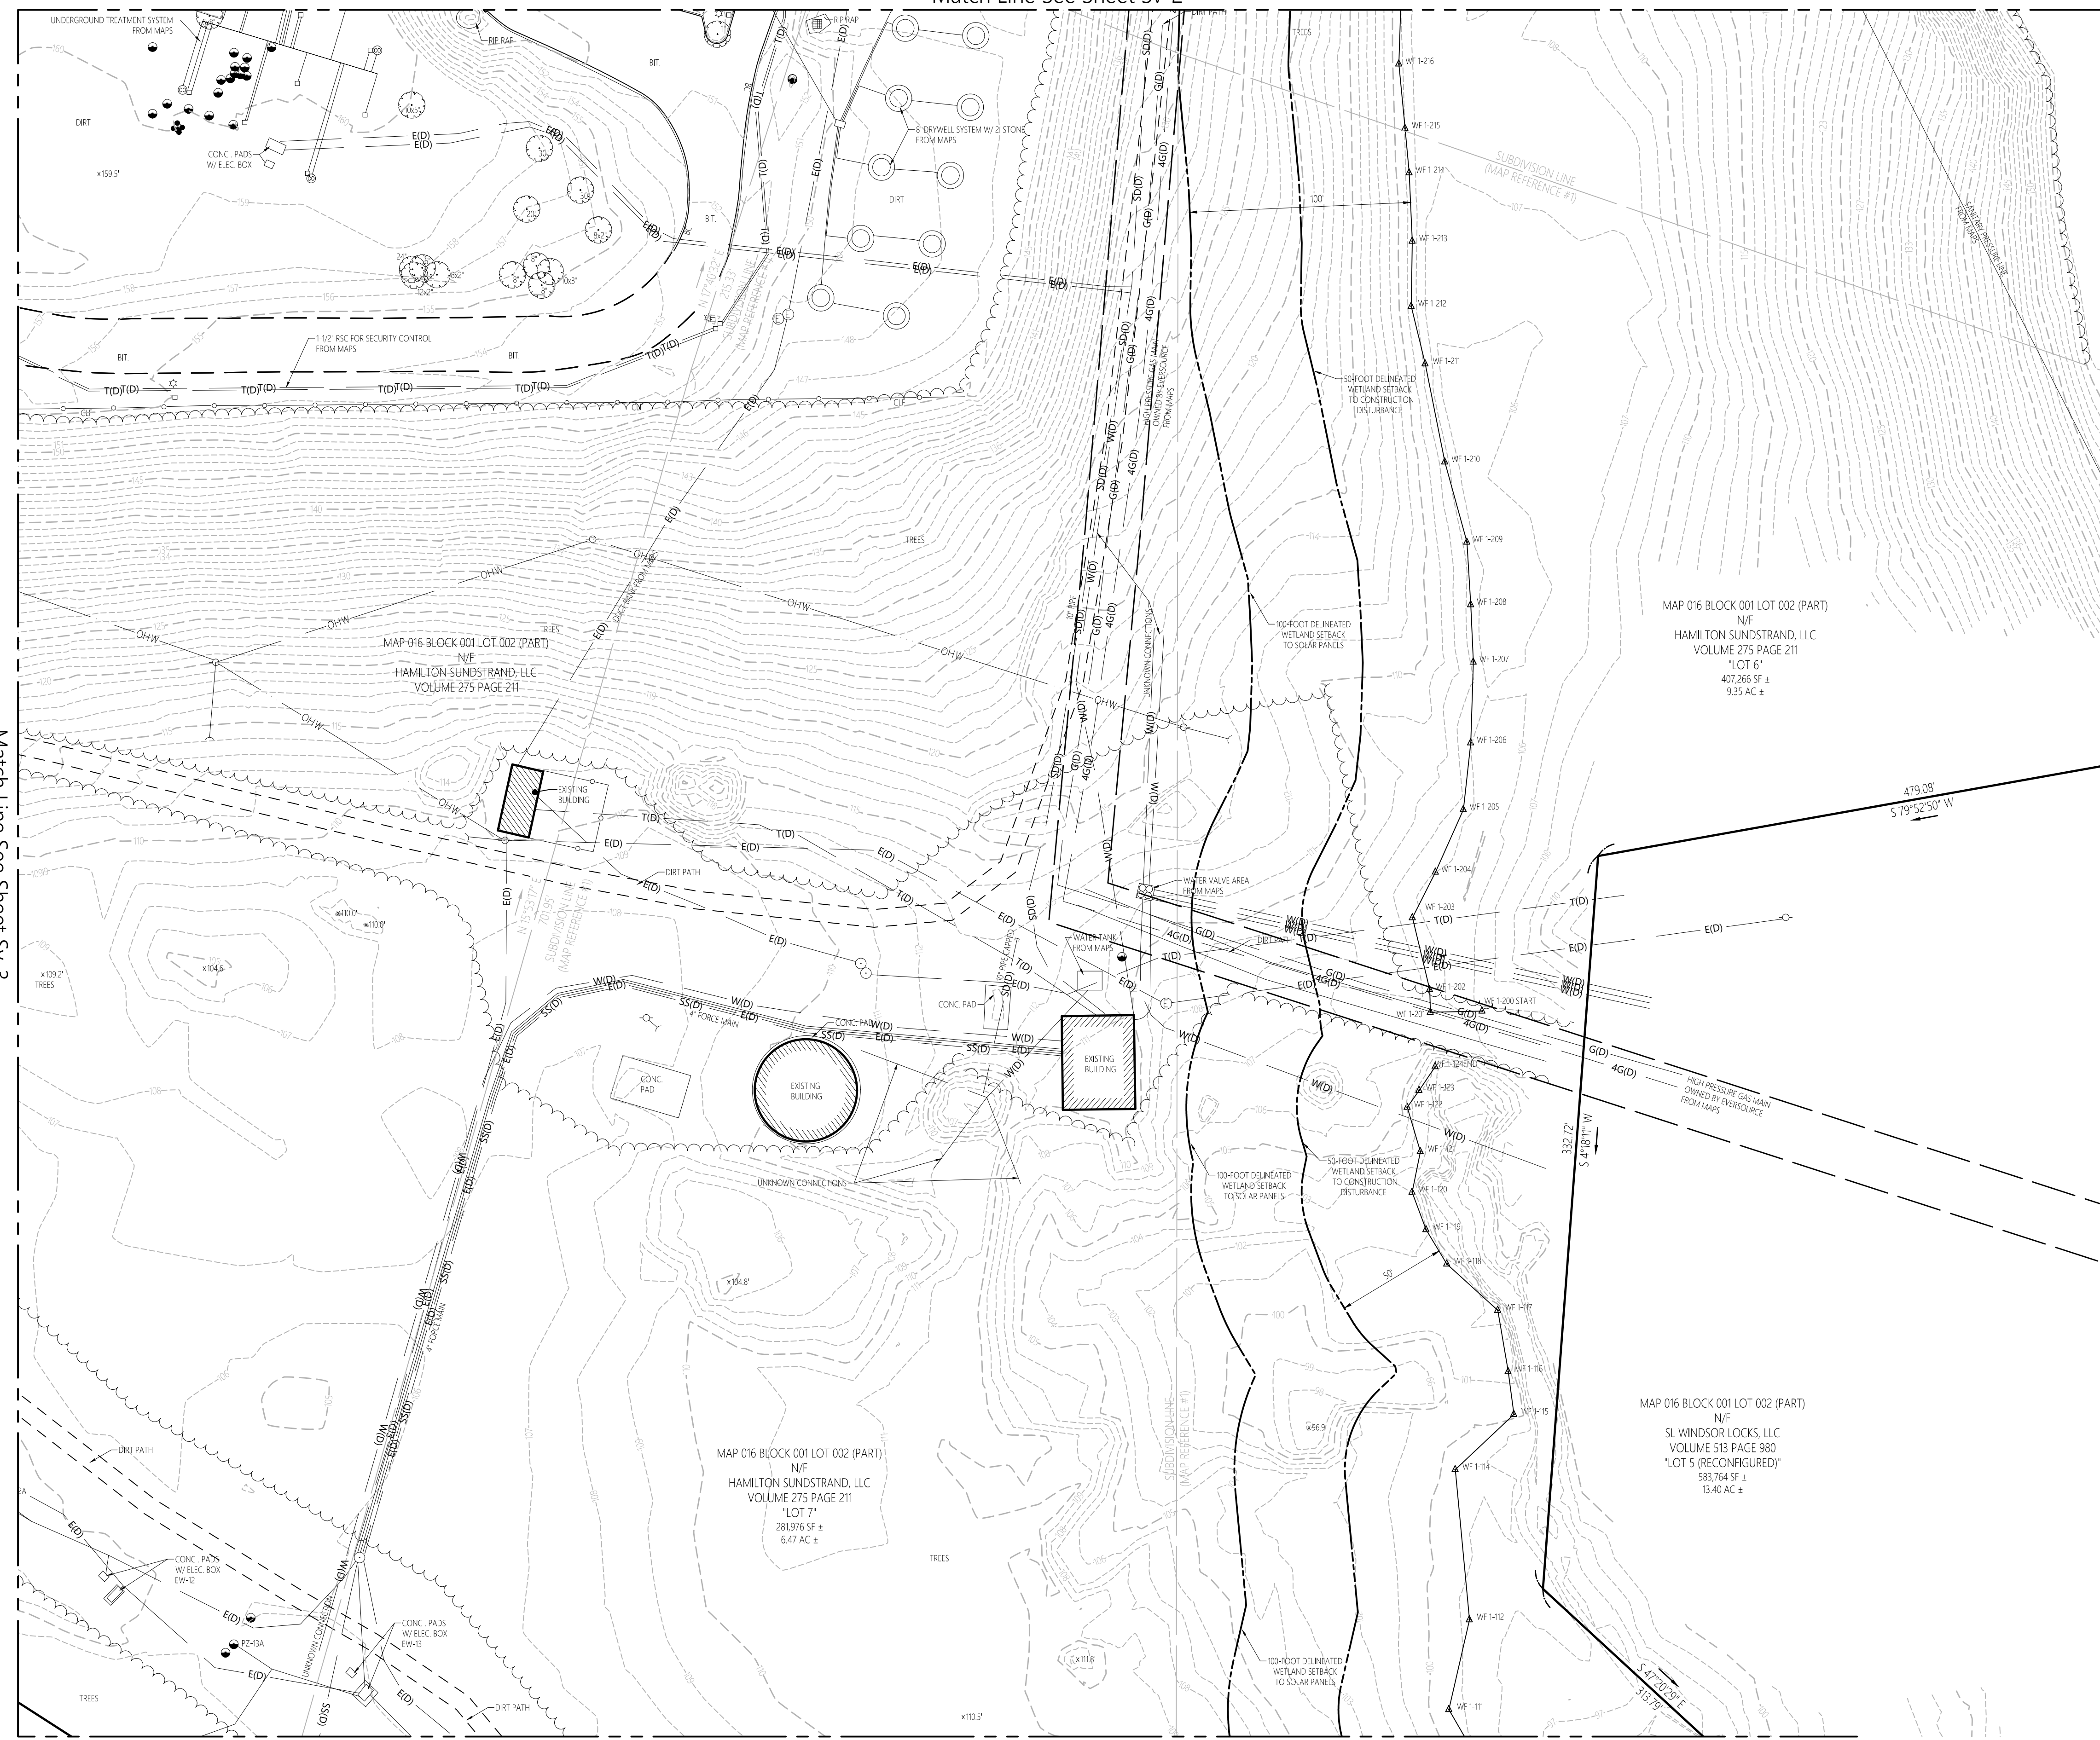

No.	Revision	Date	App'd

Designed by **LG** Checked by \_\_\_\_\_  
 Issued for **Review** Date **Nov. 1, 2022**

**Partial Property  
and Topographic Survey**

Drawing Number

**Sv-4**

Sheet **4** of **5**

Project Number  
**42893.00**

Match Line See Sheet Sv-2

Match Line See Sheet Sv-3

Match Line See Sheet Sv-5

Match Line See Sheet Sv-3 |

| Match Line See Sheet Sv-4

Locus Map  
(NOT TO SCALE)

**Earthlight 3 MW  
Collins Aerospace**  
1 Hamilton Road  
Windsor Locks, Connecticut

No.	Revision	Date	App'd.

Designed by	Checked by
LG	
Issued for	Date
Review	Nov. 1, 2022

**Partial Property  
and Topographic Survey**

Sheet **Sv-5** of 5  
Project Number **42893.00**