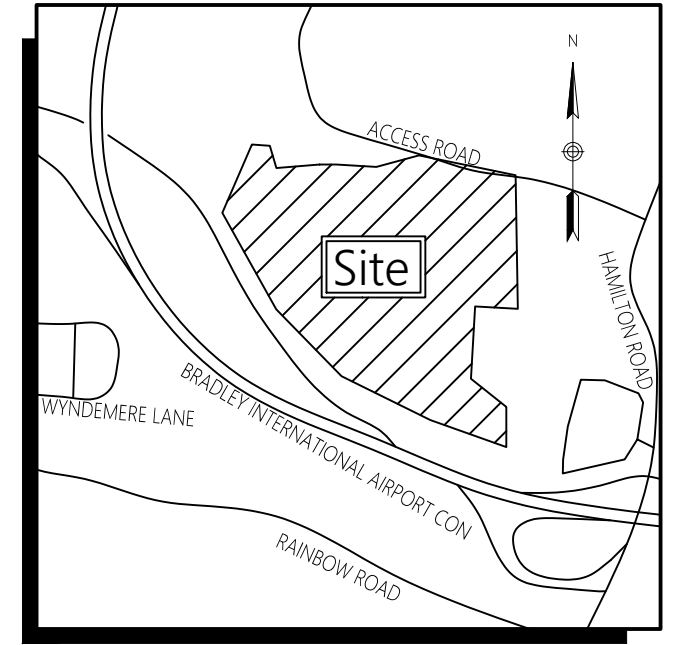

Locus Map
(NOT TO SCALE)

Earthlight 3 MW Collins Aerospace

1 Hamilton Road
Windsor Locks, Connecticut

No.	Revision	Date	Appvd.

Designed by **LG** Checked by _____
Issued for **Review** Date **Nov. 1, 2022**

Drawing Title
**Partial Property
and Topographic Survey**

Sv-3

Sheet **3** of **5**

Project Number
42893.00