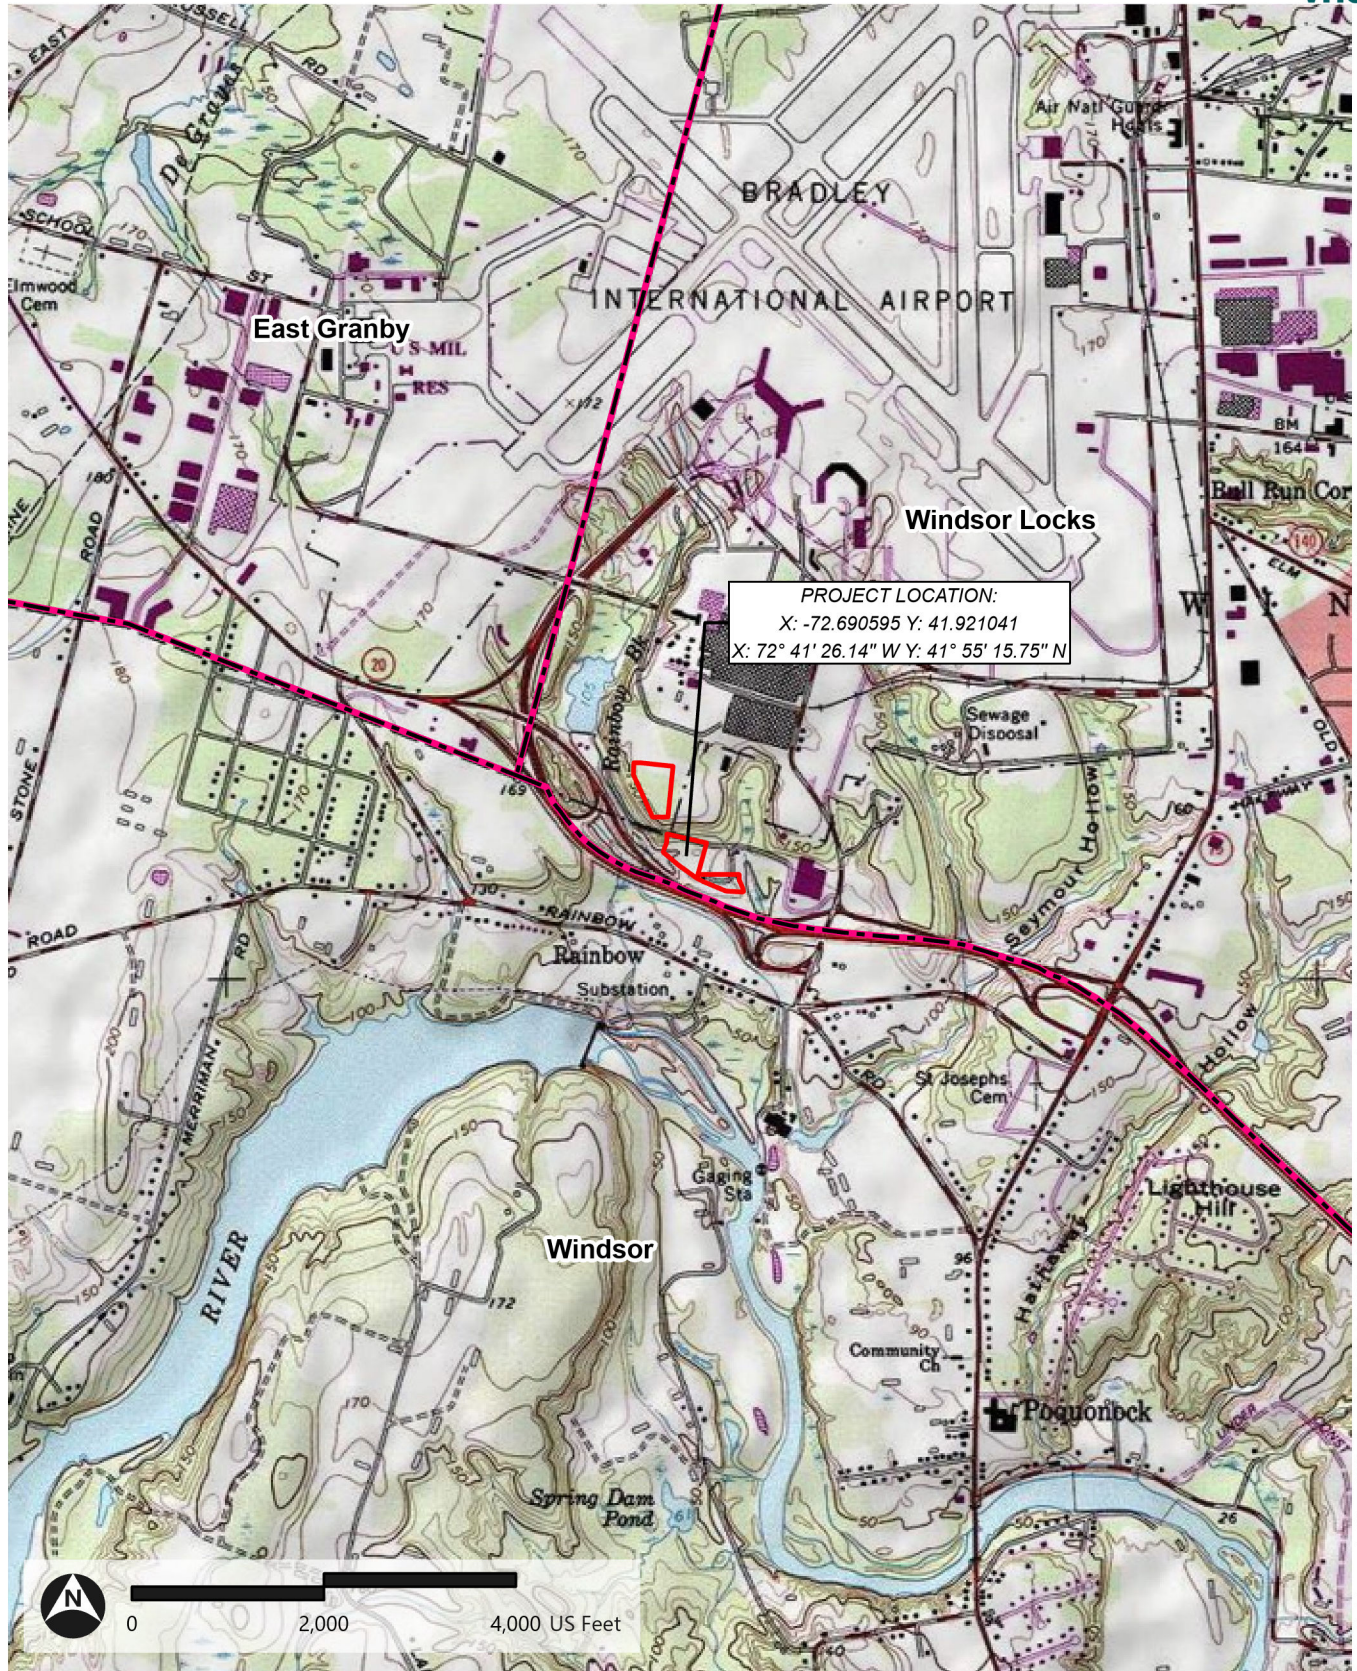

Figure 1: USGS Site Location Map

Collins Aerospace Solar | Windsor Locks, CT

Project Area Town Boundary

Source: USGS

Path: \\vhb.com\gis\proj\Wethersfield\42893.00\Project\Collins Aerospace - Earthlight\Collins Aerospace - Earthlight.aprx (kfrench, 11/7/2022)