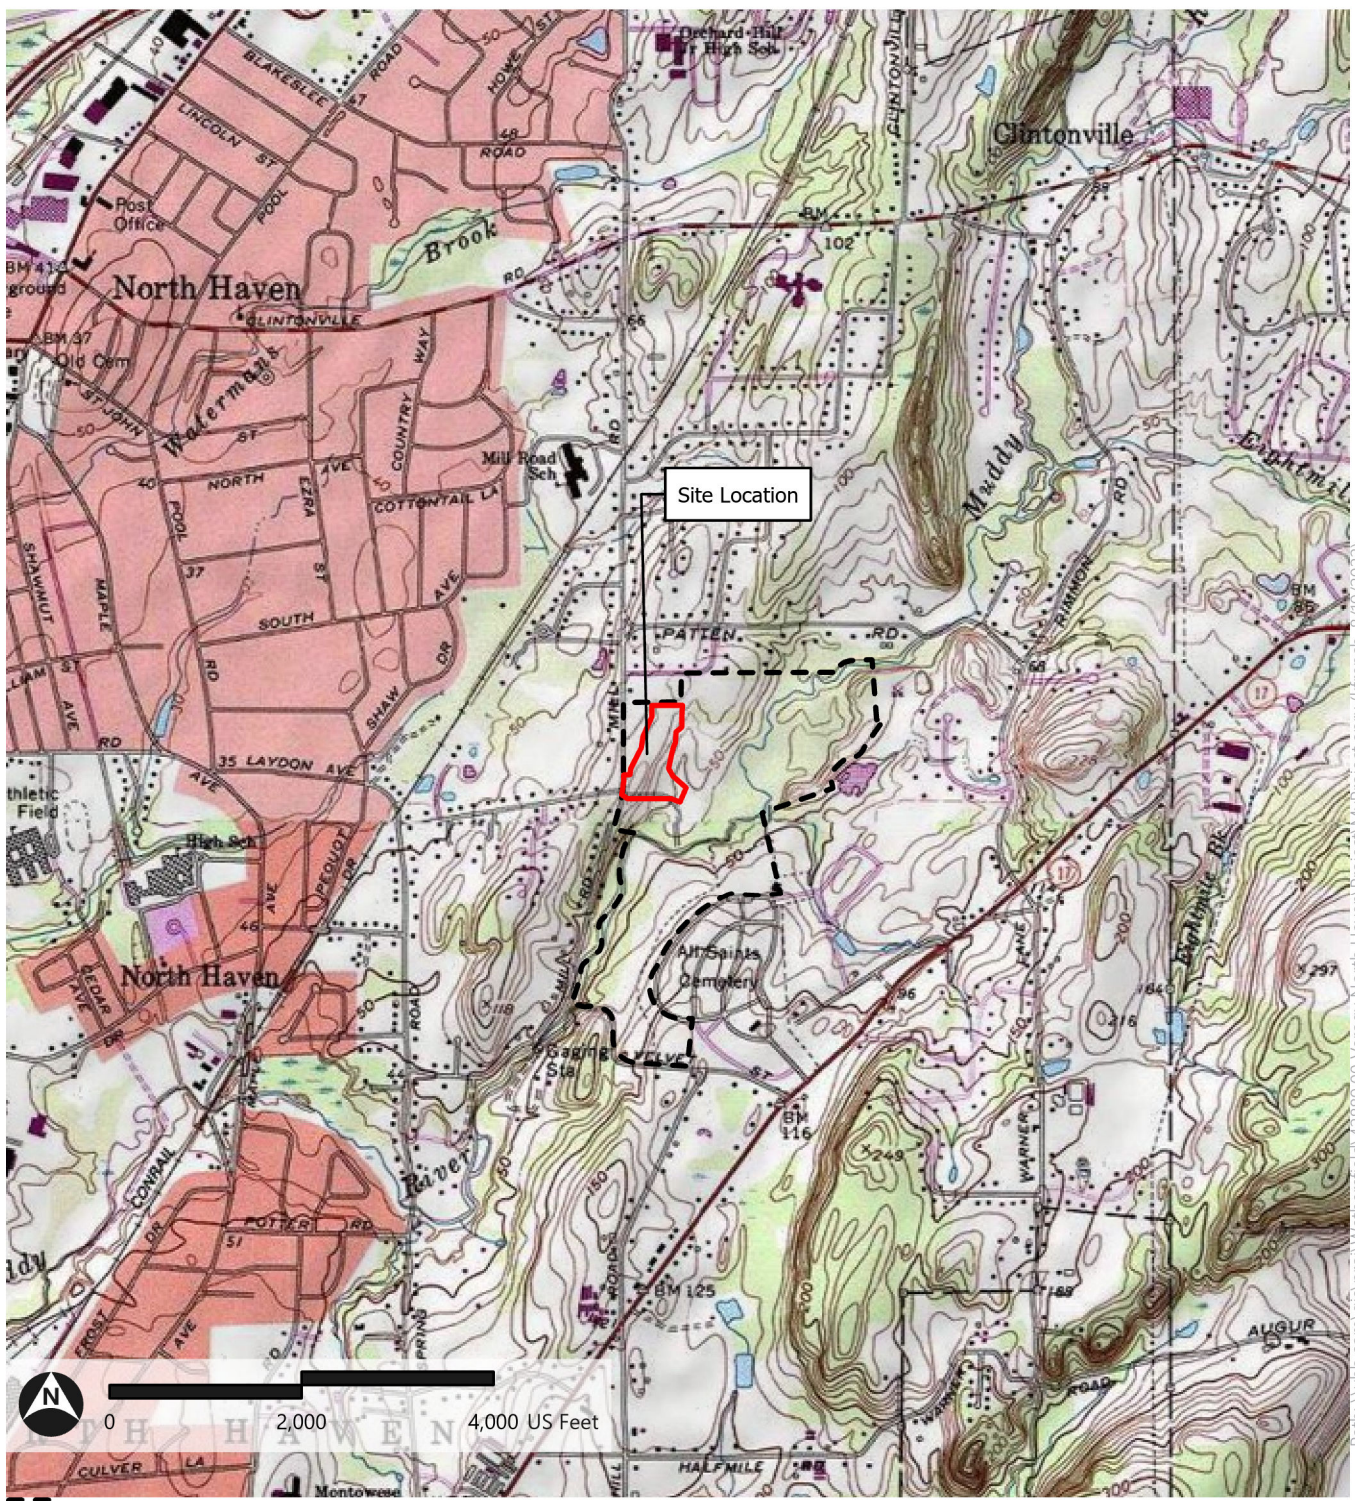

Figure 1: USGS Site Location Map
North Haven Solar One | North Haven, CT

- Development Site
- Project Area

Source: USGS

Path: \\vnb.com\gis\proj\Wethersfield\42889.00 Verogy North Haven\Project\MyProject.aprx (kirenc, 8/19/2022)