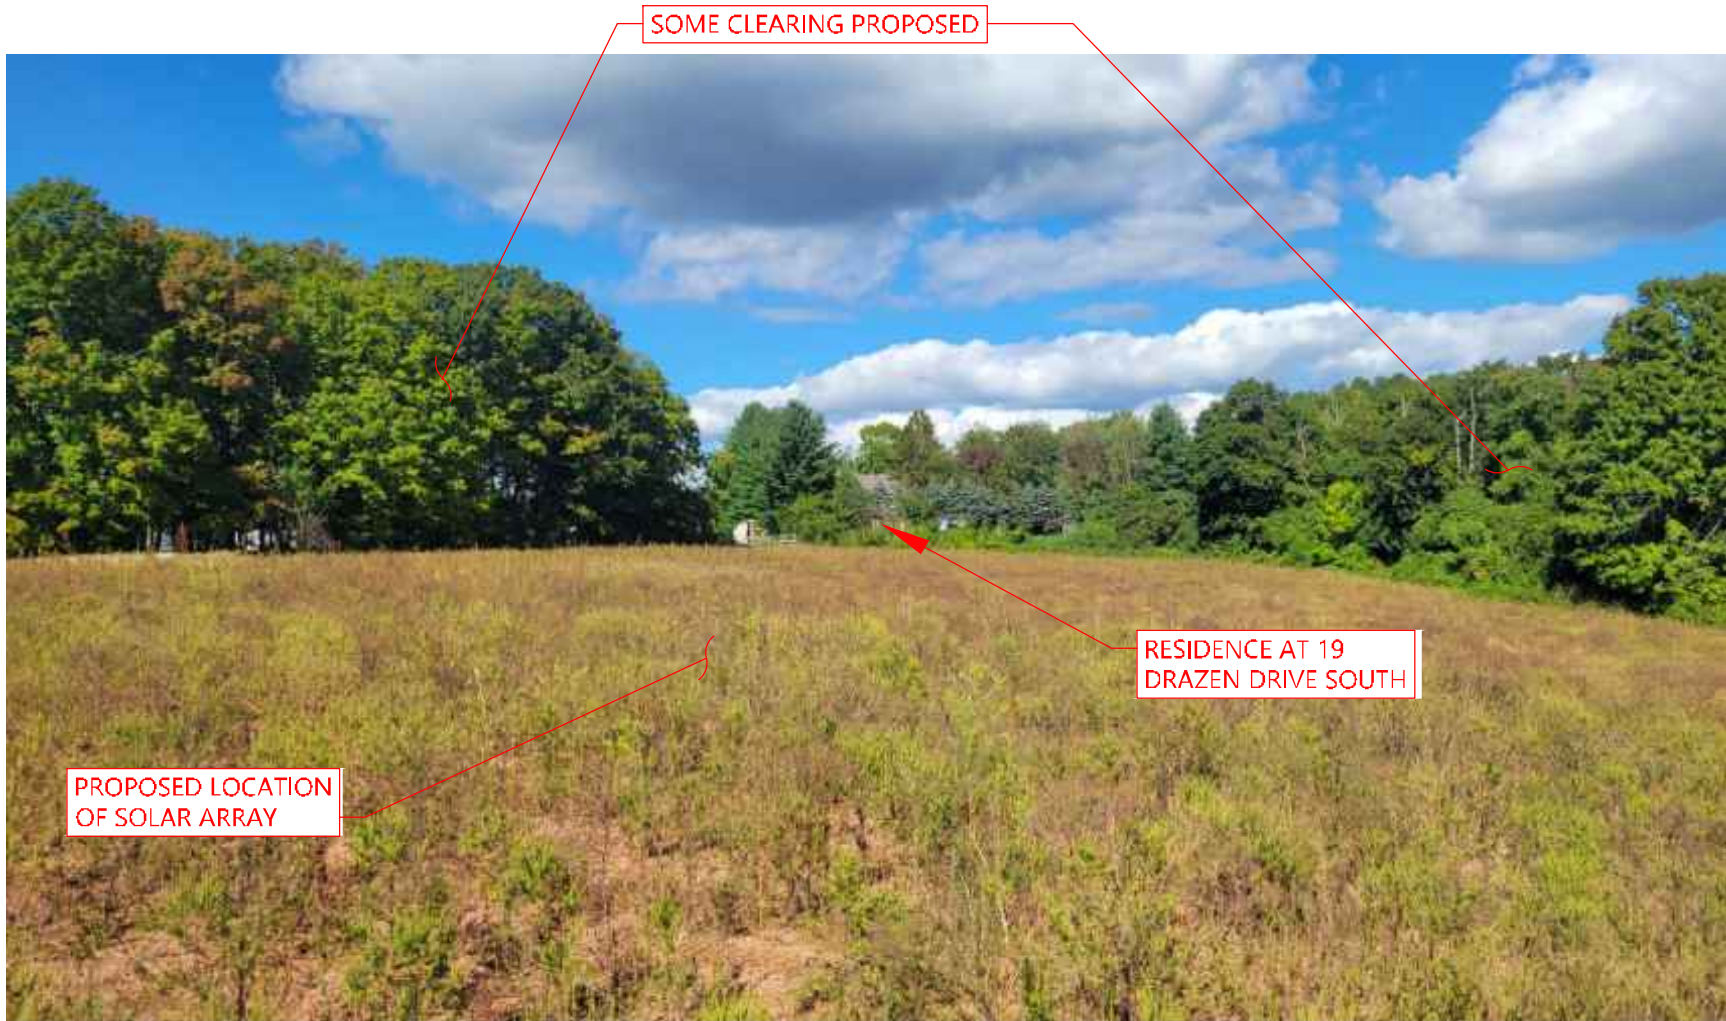

\\vhb.com\gis\proj\Wethersfield\42889.00_Verogy_North_Haven\Project\MyProject.aprx

		North Haven Solar One		North Haven, Connecticut
Limit of Clearing Parcel Boundary Parcels Solar Panels	Gate Proposed Access Road Site Security Fence Equipment Pads	Wetland Edge Wetland Area Vernal Pool Sediment Traps	Photo Points	Photo Exhibit Map
				Source: VHB, CTDEEP, ESRI

EXISTING TREES TO BE CLEARED

SITE ENTRANCE WILL BE
SHIFTED TO THE SOUTH

Photo 1
Existing Gated Site Entrance

Photo 2
Existing Site Entrance Viewing North

Photo 3
Existing Site Entrance Viewing South

Photo 4
Viewing North at Proposed Solar Array

Photo 5
Viewing East at Existing Trail

Photo 6
Viewing Southeast near Basin 2

Photo 7
Viewing North near Basin 2

Photo 8
Viewing Northwest

Photo 9
Central Portion of Project Viewing North