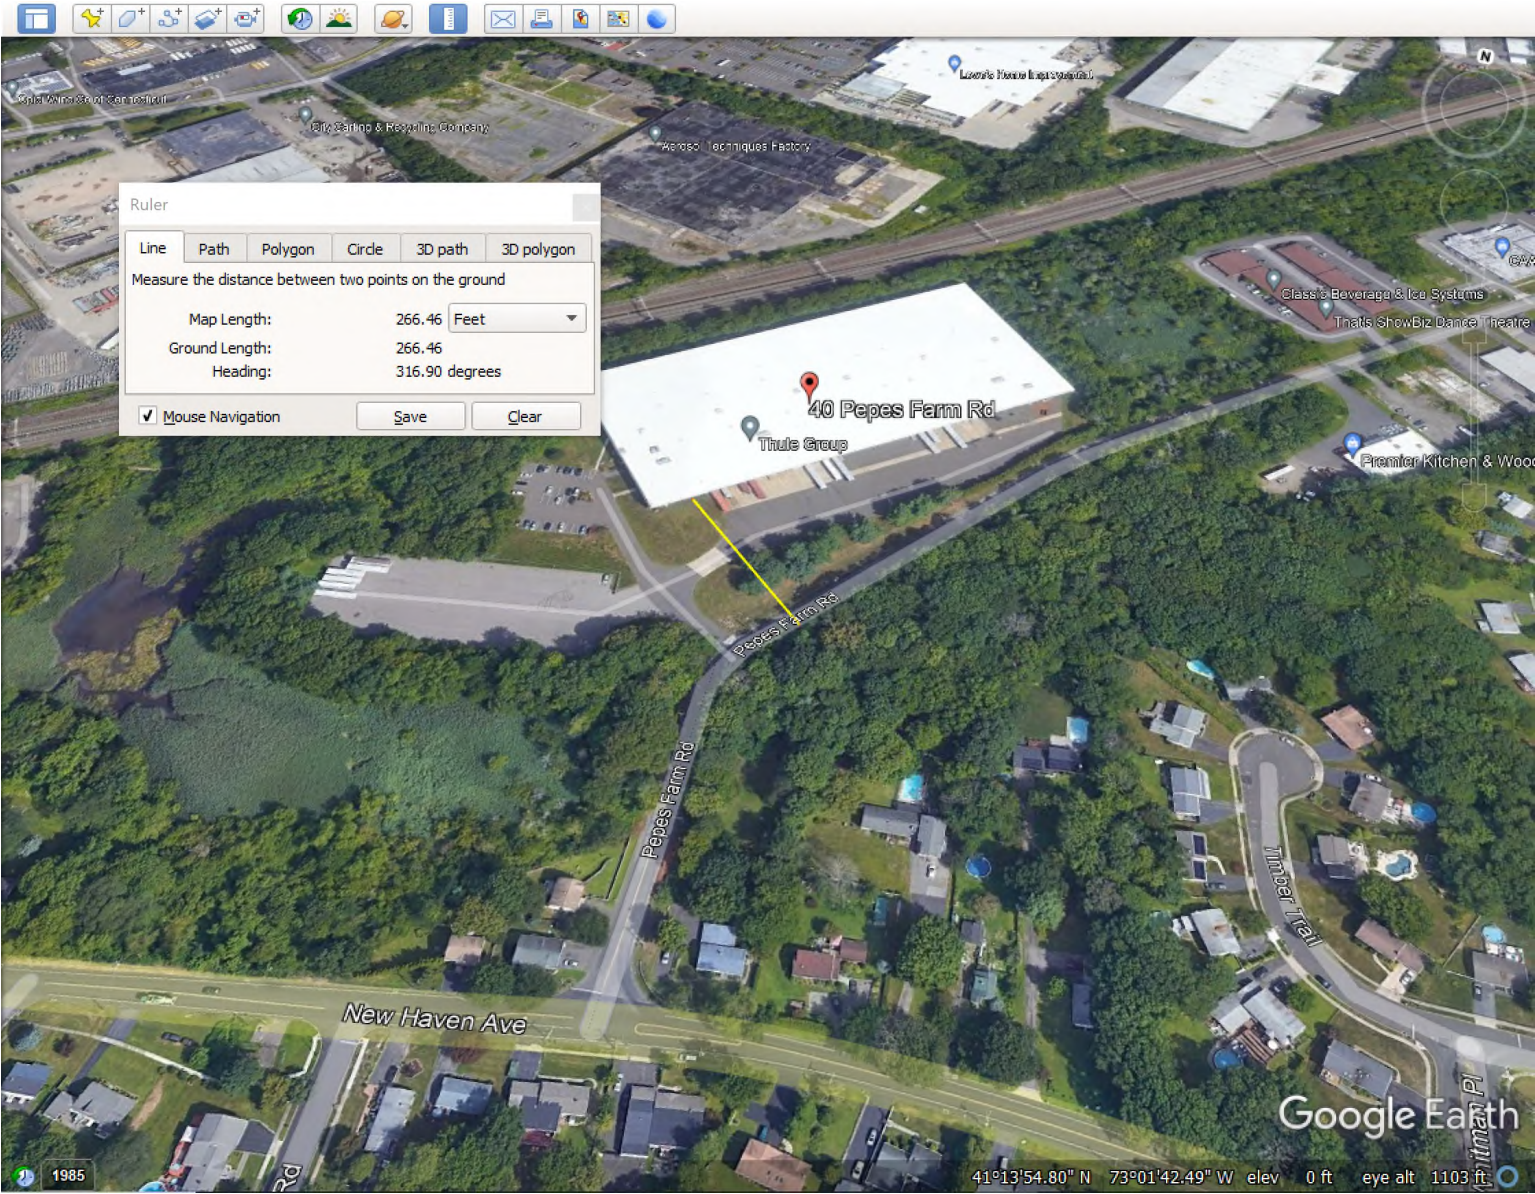

Exhibit D

Ruler

Line Path Polygon Circle 3D path 3D polygon

Measure the distance between two points on the ground

Map Length: 266.46 Feet

Ground Length: 266.46

Heading: 316.90 degrees

Mouse Navigation Save Clear

40 Pepes Farm Rd

Thule Group

New Haven Ave

Pepes Farm Rd

Industry Trail

Google Earth

41°13'54.80" N 73°01'42.49" W elev 0 ft eye alt 1103 ft

Traveling North on Pepe Farm Road

Traveling North on Pepe Farm Road

Traveling South on Pepe Farm Road □

48 Peper Farm Rd

Exit Street View

Facility Entrance

Facility

© 2021 Google

Traveling South on Pepe Farm Road

Traveling South on Pepe Farm Road