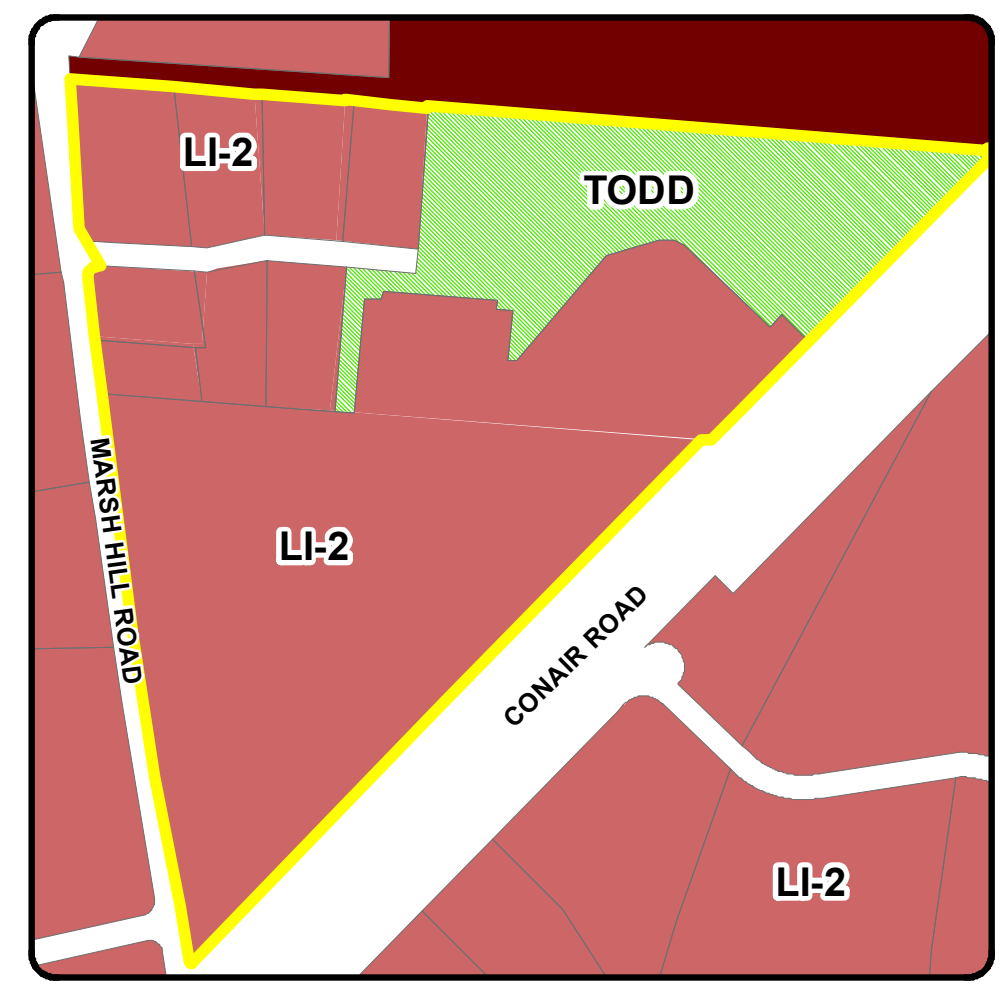

Tighe & Bond
Engineers | Environmental Specialists