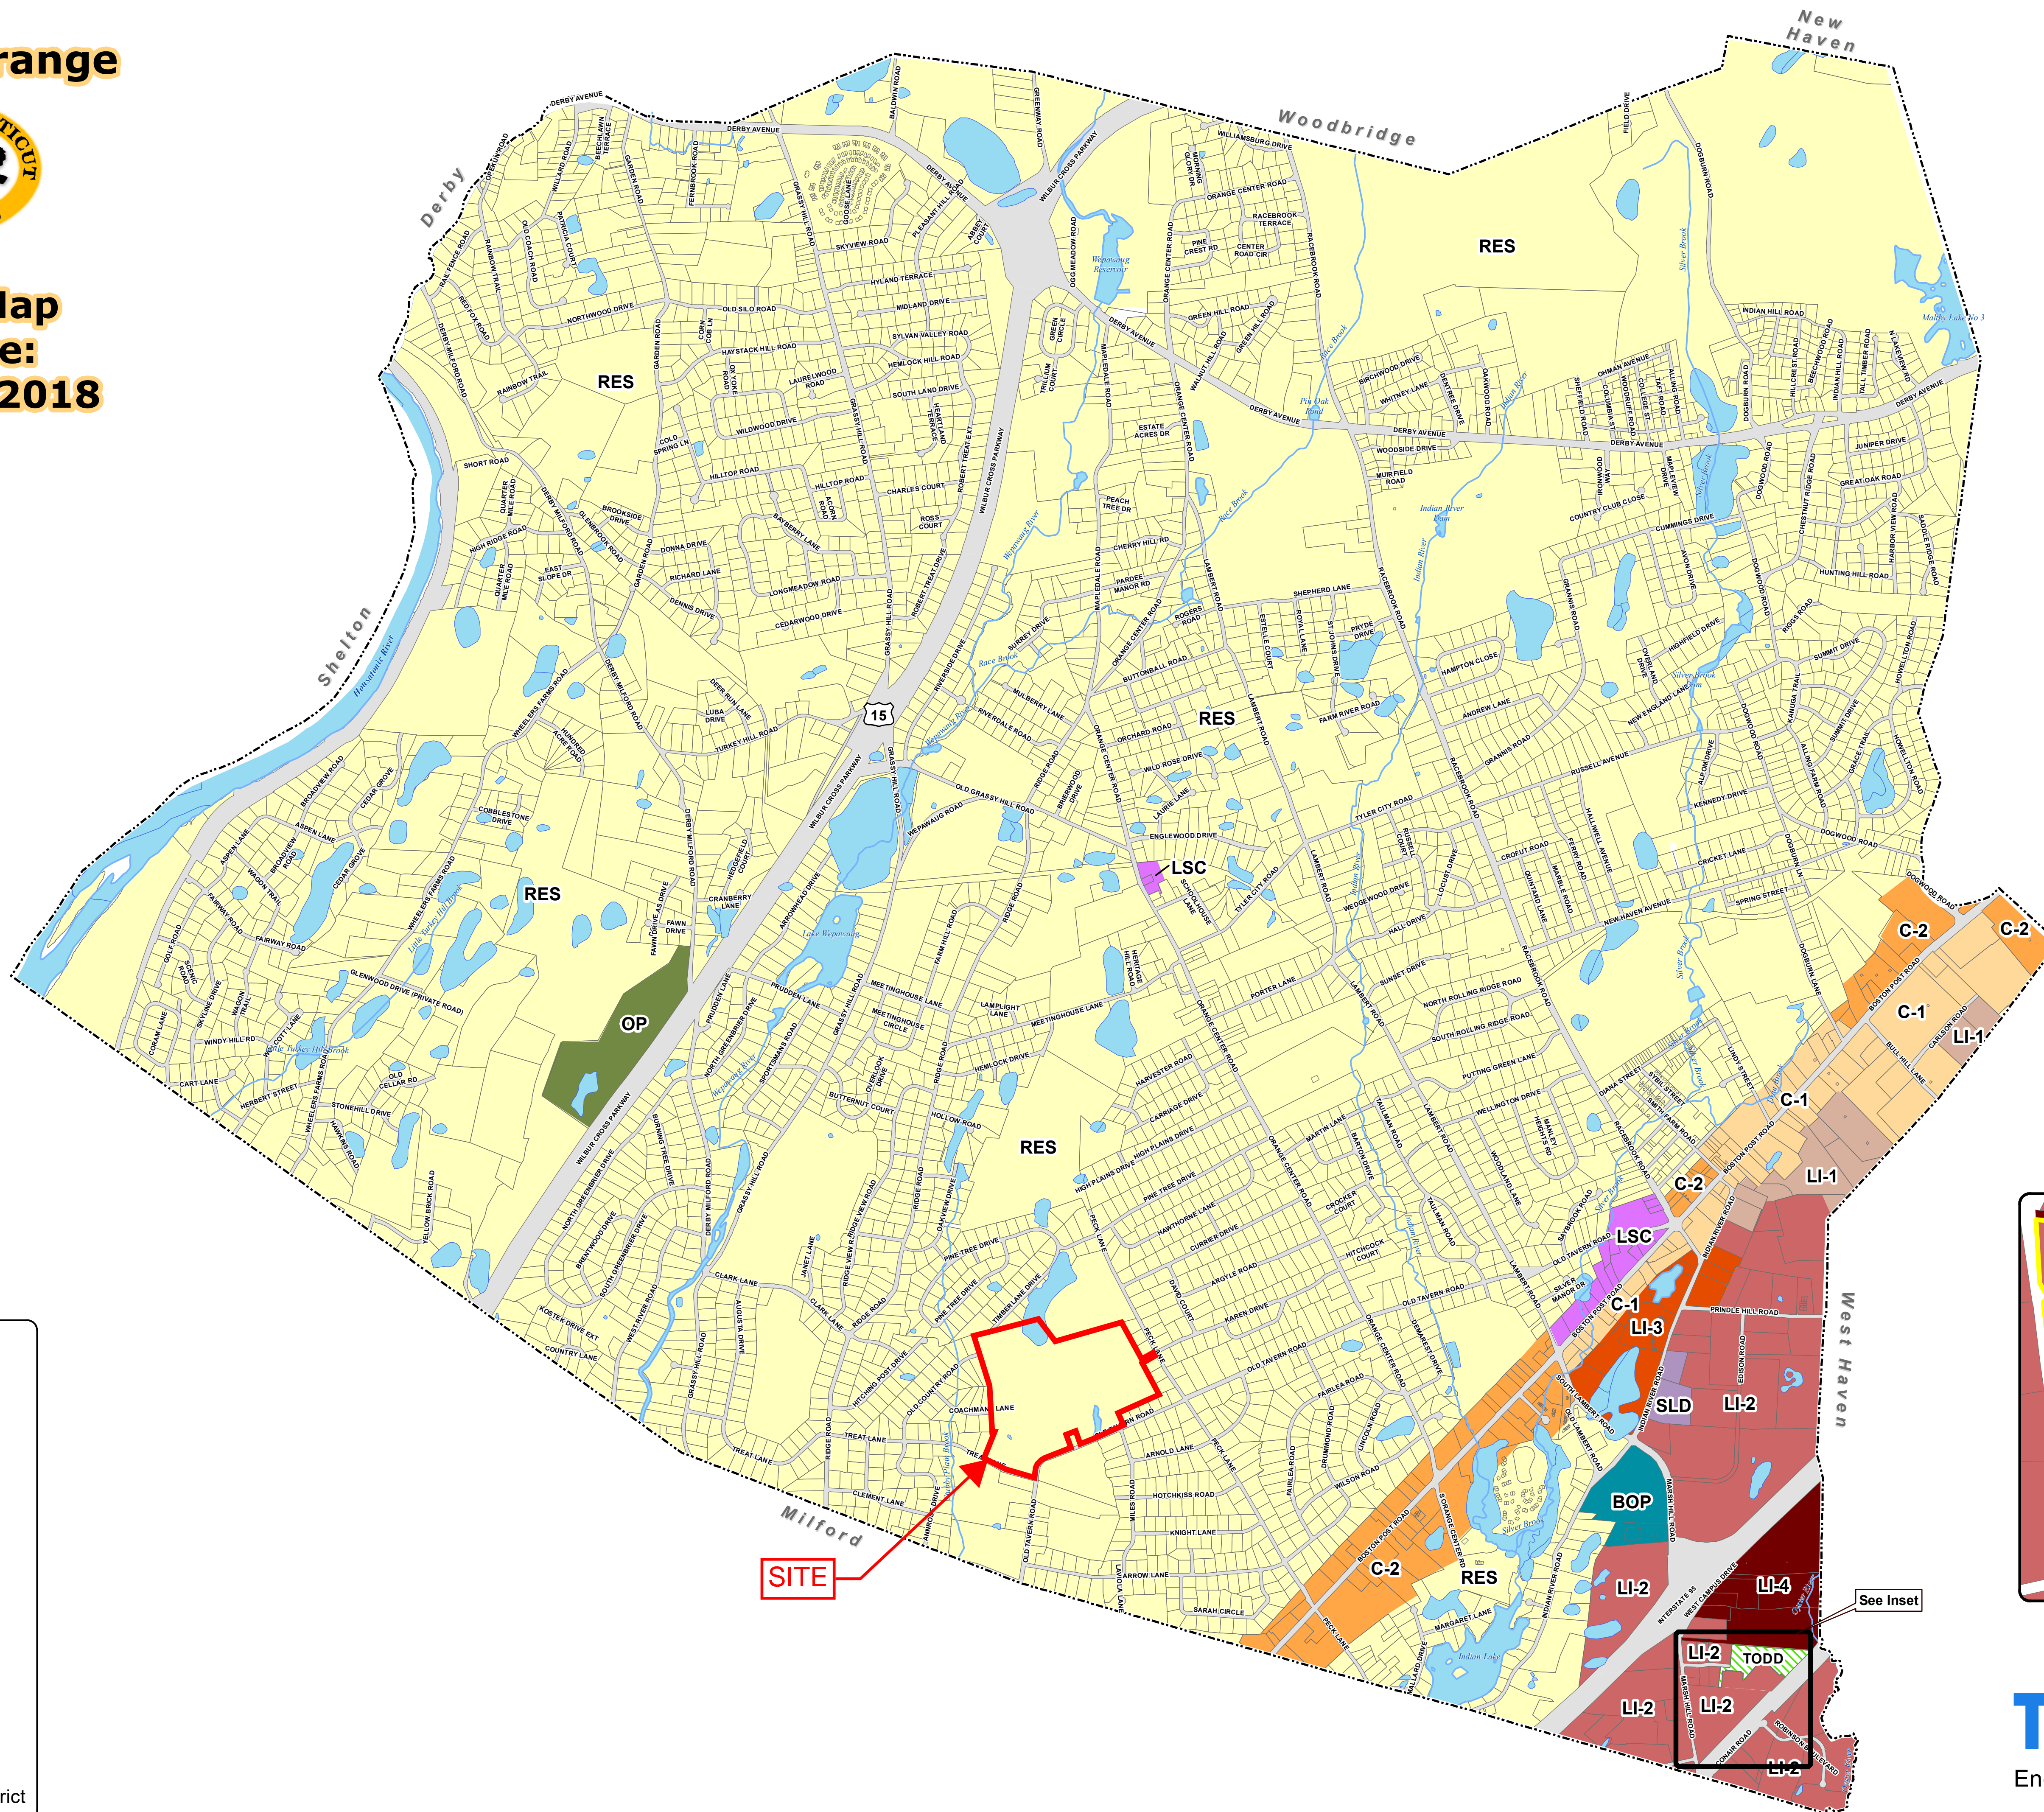

# Town of Orange

**Zoning Map**  
**Effective:**  
**March 28, 2018**

**Legend**

	Business Office Park District
	Commercial C-1 District
	Commercial C-2 District
	Light Industrial District #1
	Light Industrial District #2
	Light Industrial District #3
	Light Industrial District #4
	Local Shopping Center District
	Senior Living District
	Office Park District
	Residential
	Transit Oriented Development District