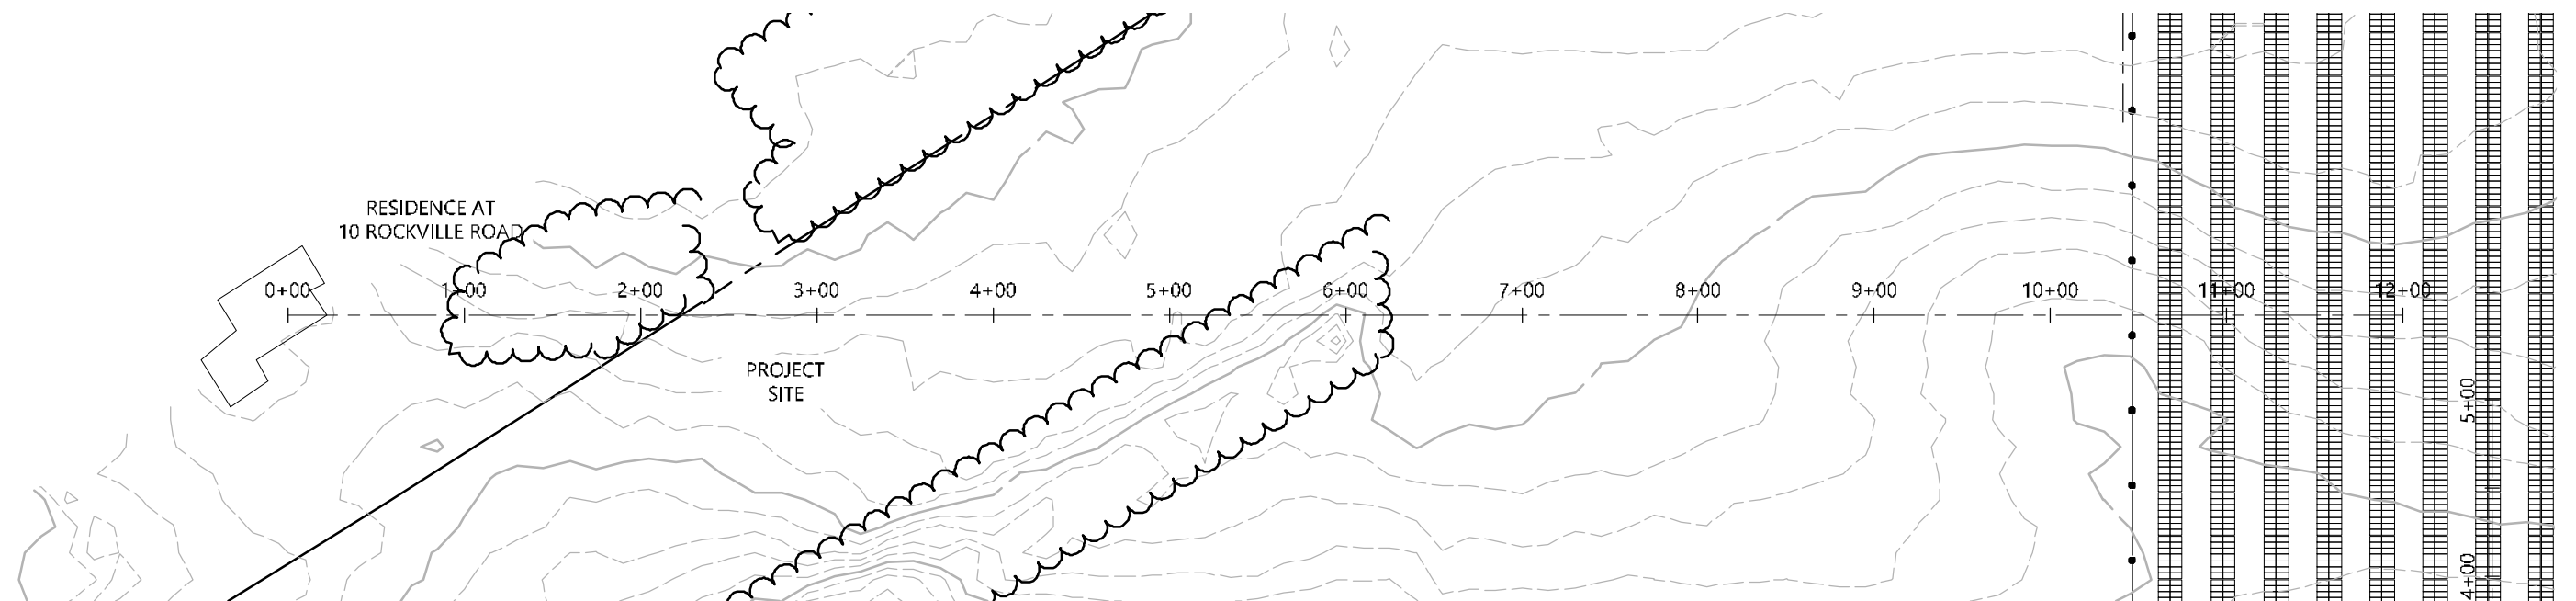

View from 10 Rockville Road

Visual Impact Study 1
Photovoltaic Installation
Mulnite Farm - East Windsor, Connecticut

Source:
 Prepared for:
 Date: July 2021

Visual Impact Study 2

Photovoltaic Installation

Mulnrite Farm - East Windsor, Connecticut

Source:
Prepared for:
Date: July 2021

View from Residence at 37 Miller Road

Visual Impact Study 3

Photovoltaic Installation

Mulnite Farm - East Windsor, Connecticut

Source:
Prepared for:
Date: July 2021

View from Residence at 41 Miller Road

Visual Impact Study 4

Photovoltaic Installation

Mulnite Farm - East Windsor, Connecticut

Source:
Prepared for:
Date: July 2021