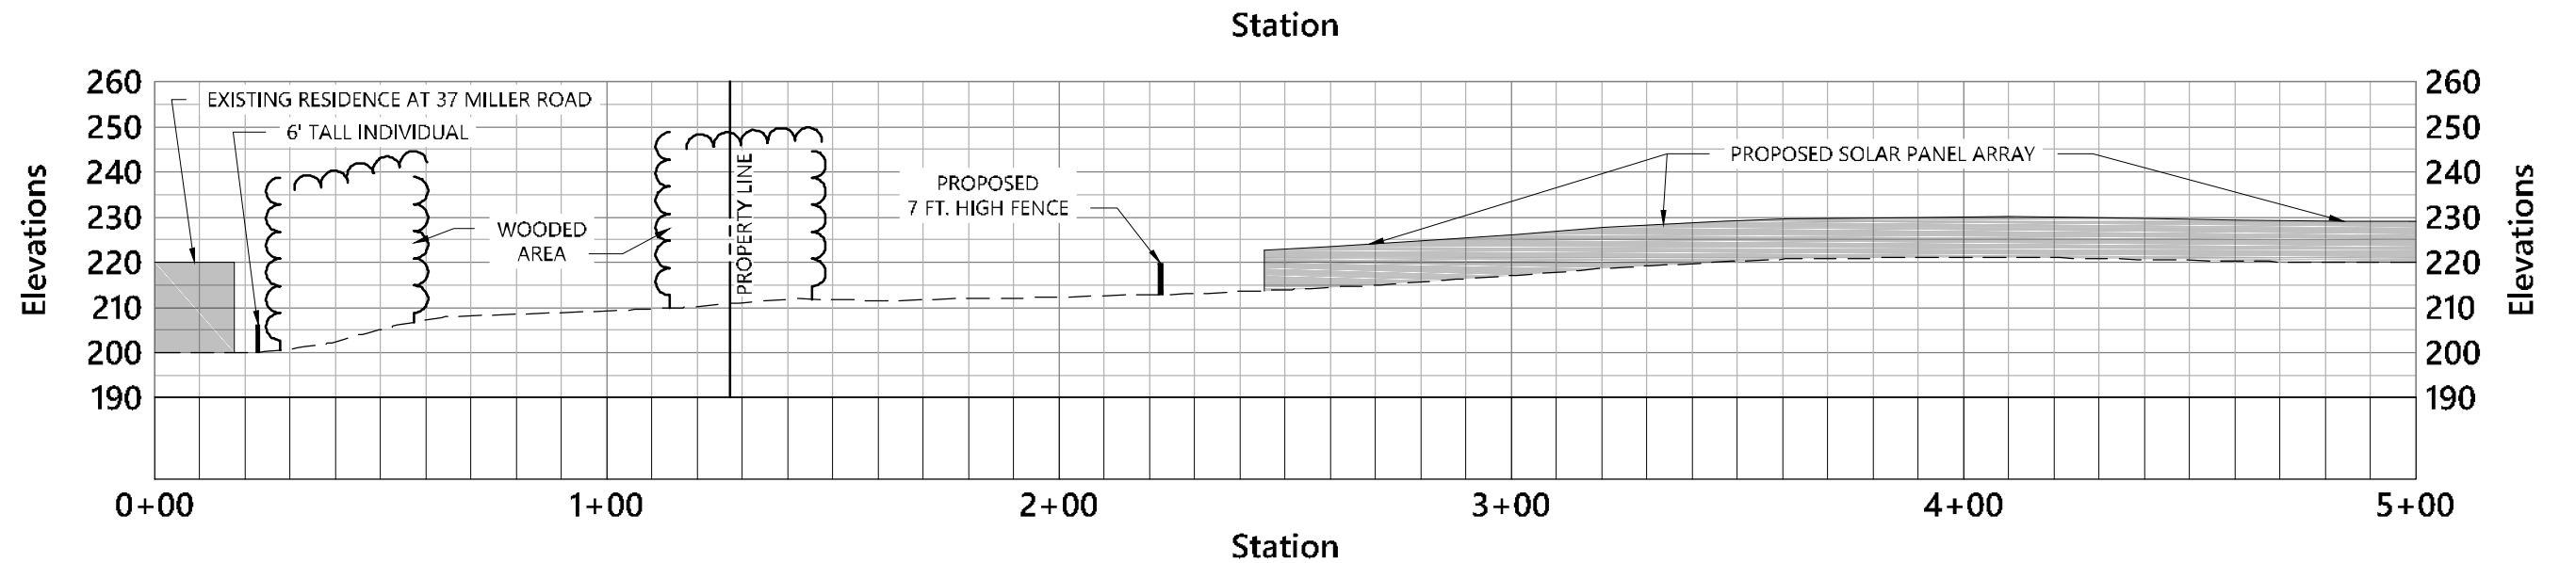

View from 10 Rockville Road

Visual Impact Study 1
Photovoltaic Installation
Mulnite Farm - East Windsor, Connecticut

Source:
 Prepared for:
 Date: July 2021

Visual Impact Study 2

Photovoltaic Installation

Mulnrite Farm - East Windsor, Connecticut

Source:
Prepared for:
Date: July 2021

View from Residence at 37 Miller Road

Visual Impact Study 3

Photovoltaic Installation

Mulnite Farm - East Windsor, Connecticut