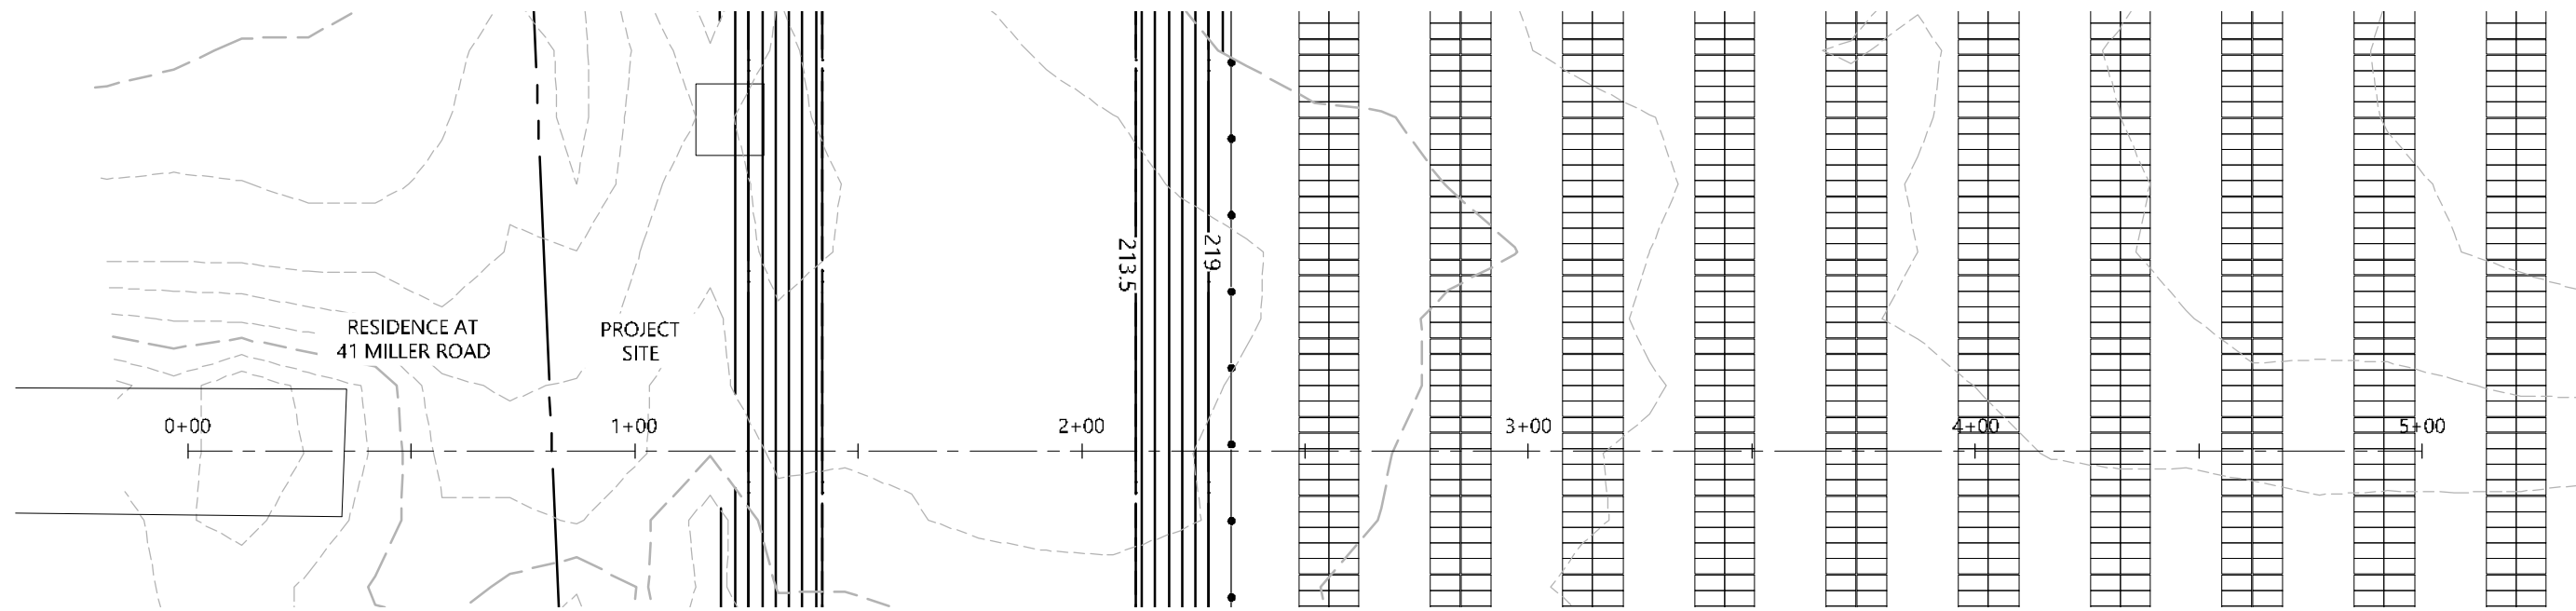

Mulnrite Farm - East Windsor, Connecticut

Source:
Prepared for:
Date: July 2021

View from Residence at 37 Miller Road

Visual Impact Study 3

Photovoltaic Installation

Mulnite Farm - East Windsor, Connecticut

Source:
Prepared for:
Date: July 2021

View from Residence at 41 Miller Road

Visual Impact Study 4

Photovoltaic Installation

Mulnite Farm - East Windsor, Connecticut

Source:
Prepared for:
Date: July 2021