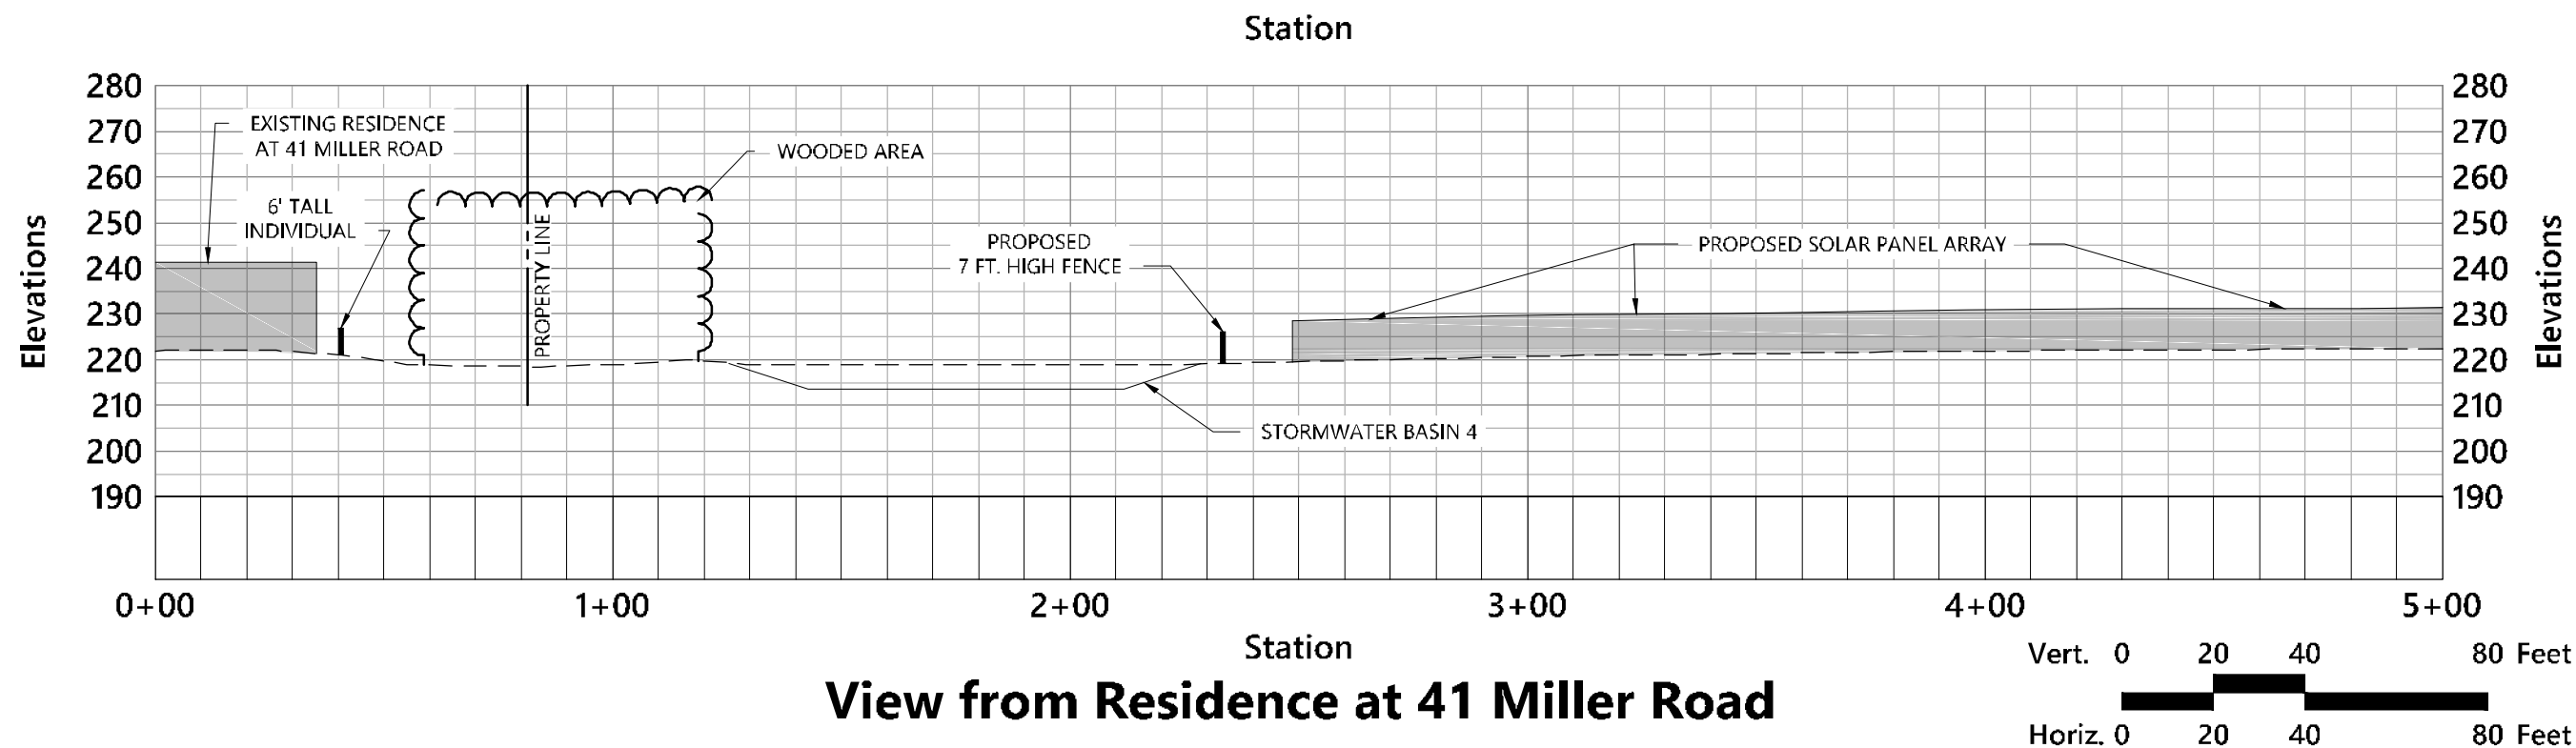

Source:
Prepared for:
Date: July 2021

View from Residence at 41 Miller Road

Visual Impact Study 4

Photovoltaic Installation

Mulnite Farm - East Windsor, Connecticut

Source:
Prepared for:
Date: July 2021