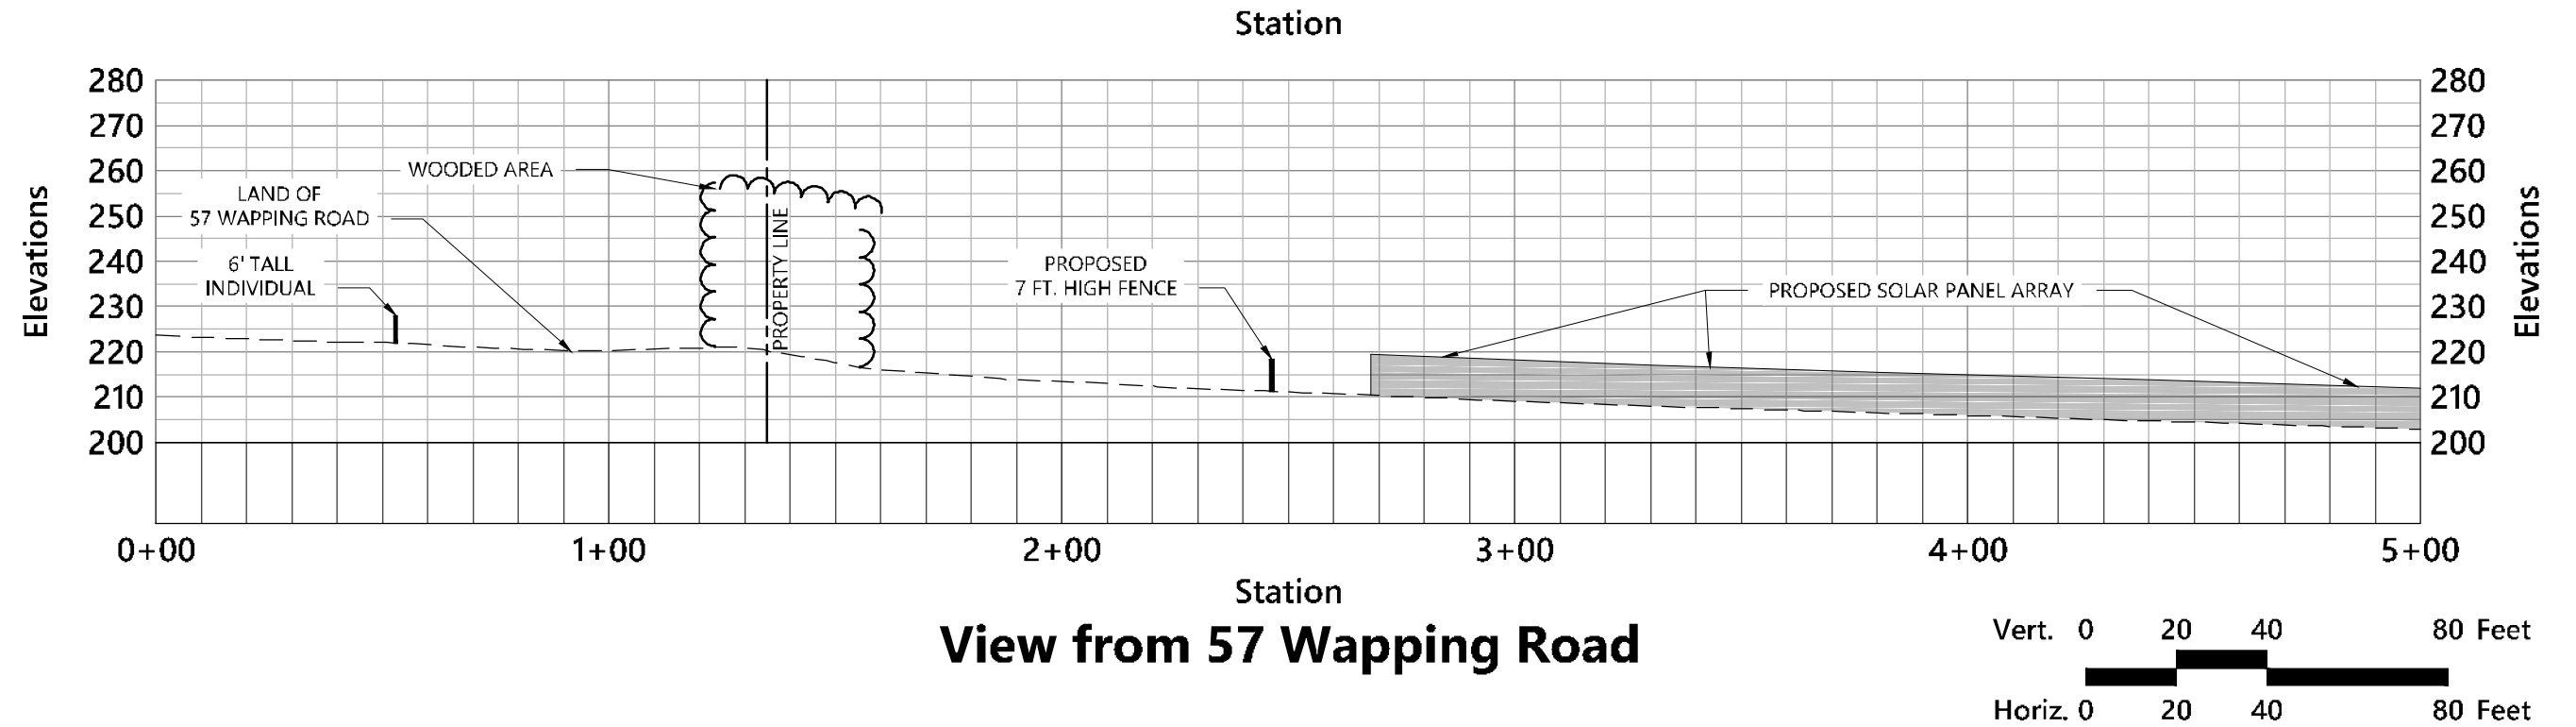

View from 10 Rockville Road

Visual Impact Study 1
Photovoltaic Installation
Mulnite Farm - East Windsor, Connecticut

Source:
 Prepared for:
 Date: July 2021

Visual Impact Study 2

Photovoltaic Installation

Mulnrite Farm - East Windsor, Connecticut

Source:
Prepared for:
Date: July 2021

View from Residence at 37 Miller Road

Visual Impact Study 3

Photovoltaic Installation

Mulnite Farm - East Windsor, Connecticut

Source:
Prepared for:
Date: July 2021

View from Residence at 41 Miller Road

Visual Impact Study 4

Photovoltaic Installation

Mulnite Farm - East Windsor, Connecticut

Source:
Prepared for:
Date: July 2021