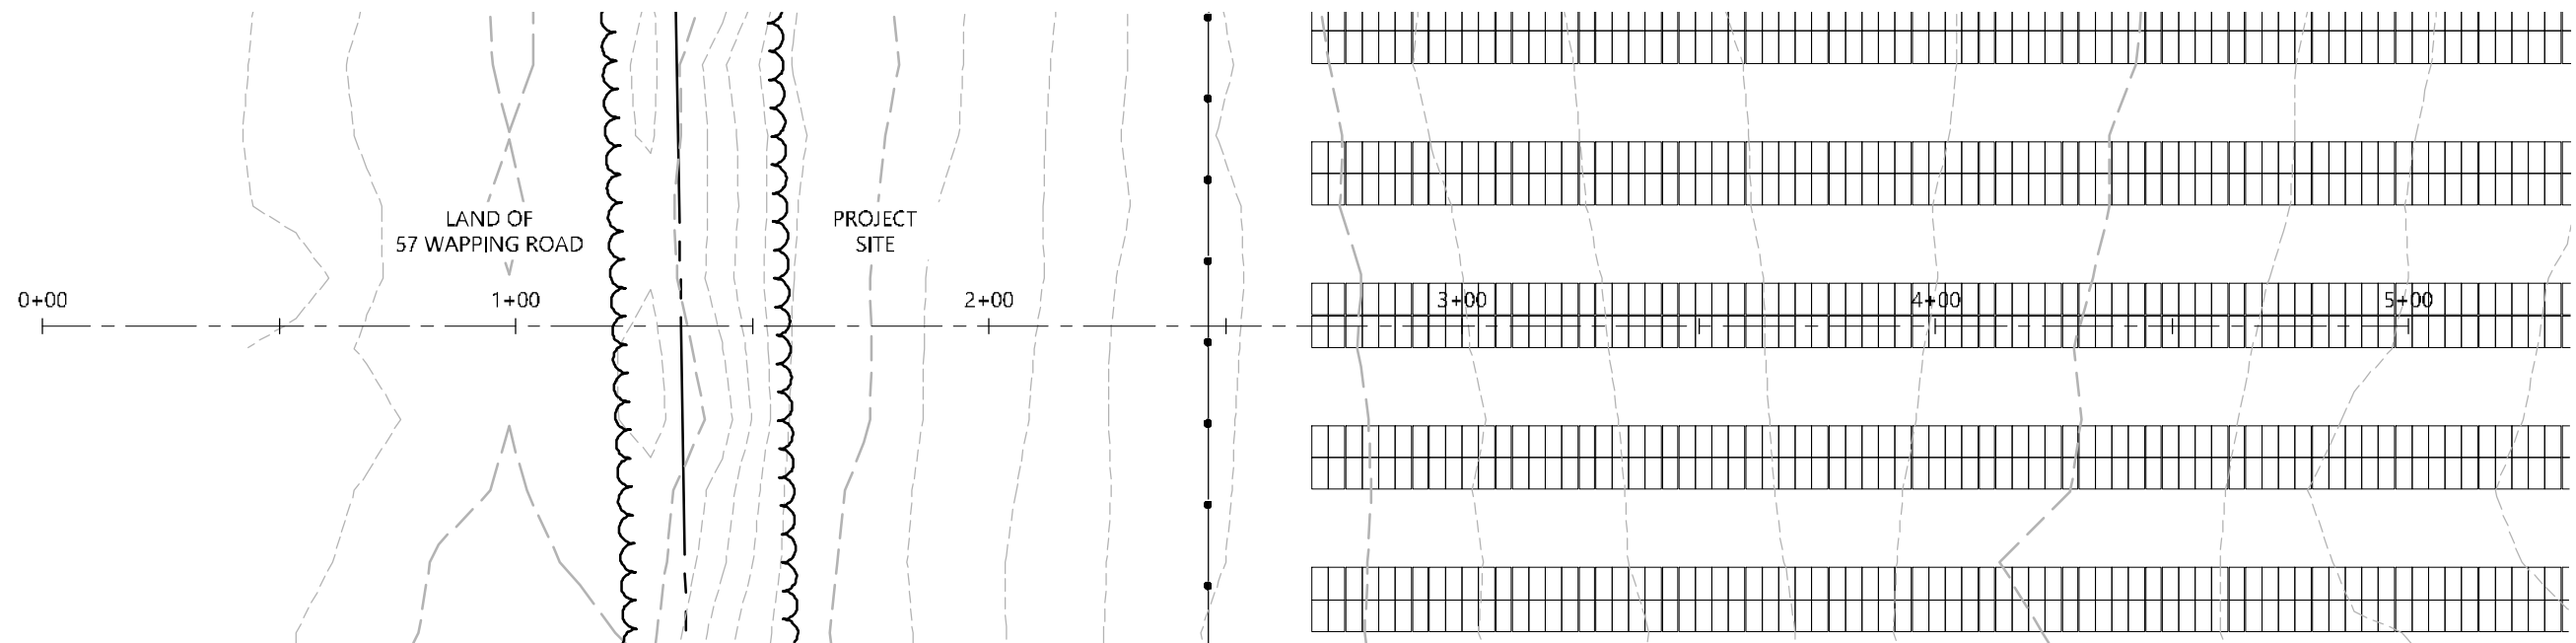

View from 10 Rockville Road

Visual Impact Study 1
Photovoltaic Installation
Mulnite Farm - East Windsor, Connecticut

Source:
 Prepared for:
 Date: July 2021

Visual Impact Study 2

Photovoltaic Installation

Mulnrite Farm - East Windsor, Connecticut

Source:
Prepared for:
Date: July 2021

View from Residence at 37 Miller Road

Visual Impact Study 3

Photovoltaic Installation

Mulnite Farm - East Windsor, Connecticut

Source:
Prepared for:
Date: July 2021

View from Residence at 41 Miller Road

Visual Impact Study 4

Photovoltaic Installation

Mulnite Farm - East Windsor, Connecticut

Source:
Prepared for:
Date: July 2021