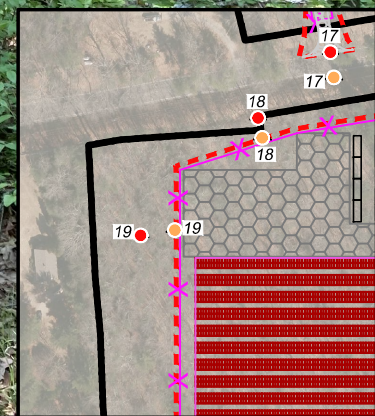

PHOTO 17 PROVIDENCE NEW LONDON TURNPIKE ACCESS ROAD

- CAMERA LOCATION
- FLAGGED TARGET LOCATION

FLAGGED TARGET LOCATION

PHOTO 18

PROPERTY BOUNDARY FROM L.O.D.

- CAMERA LOCATION
- FLAGGED TARGET LOCATION

PHOTO 19

434 PROVIDENCE NEW LONDON TURNPIKE FROM L.O.D.

- CAMERA LOCATION
- FLAGGED TARGET LOCATION

PHOTO 20

428 PROVIDENCE NEW LONDON TURNPIKE FROM L.O.D.

- CAMERA LOCATION
- FLAGGED TARGET LOCATION

PHOTO 21

STORMWATER BASIN OUTLET

- CAMERA LOCATION
- FLAGGED TARGET LOCATION