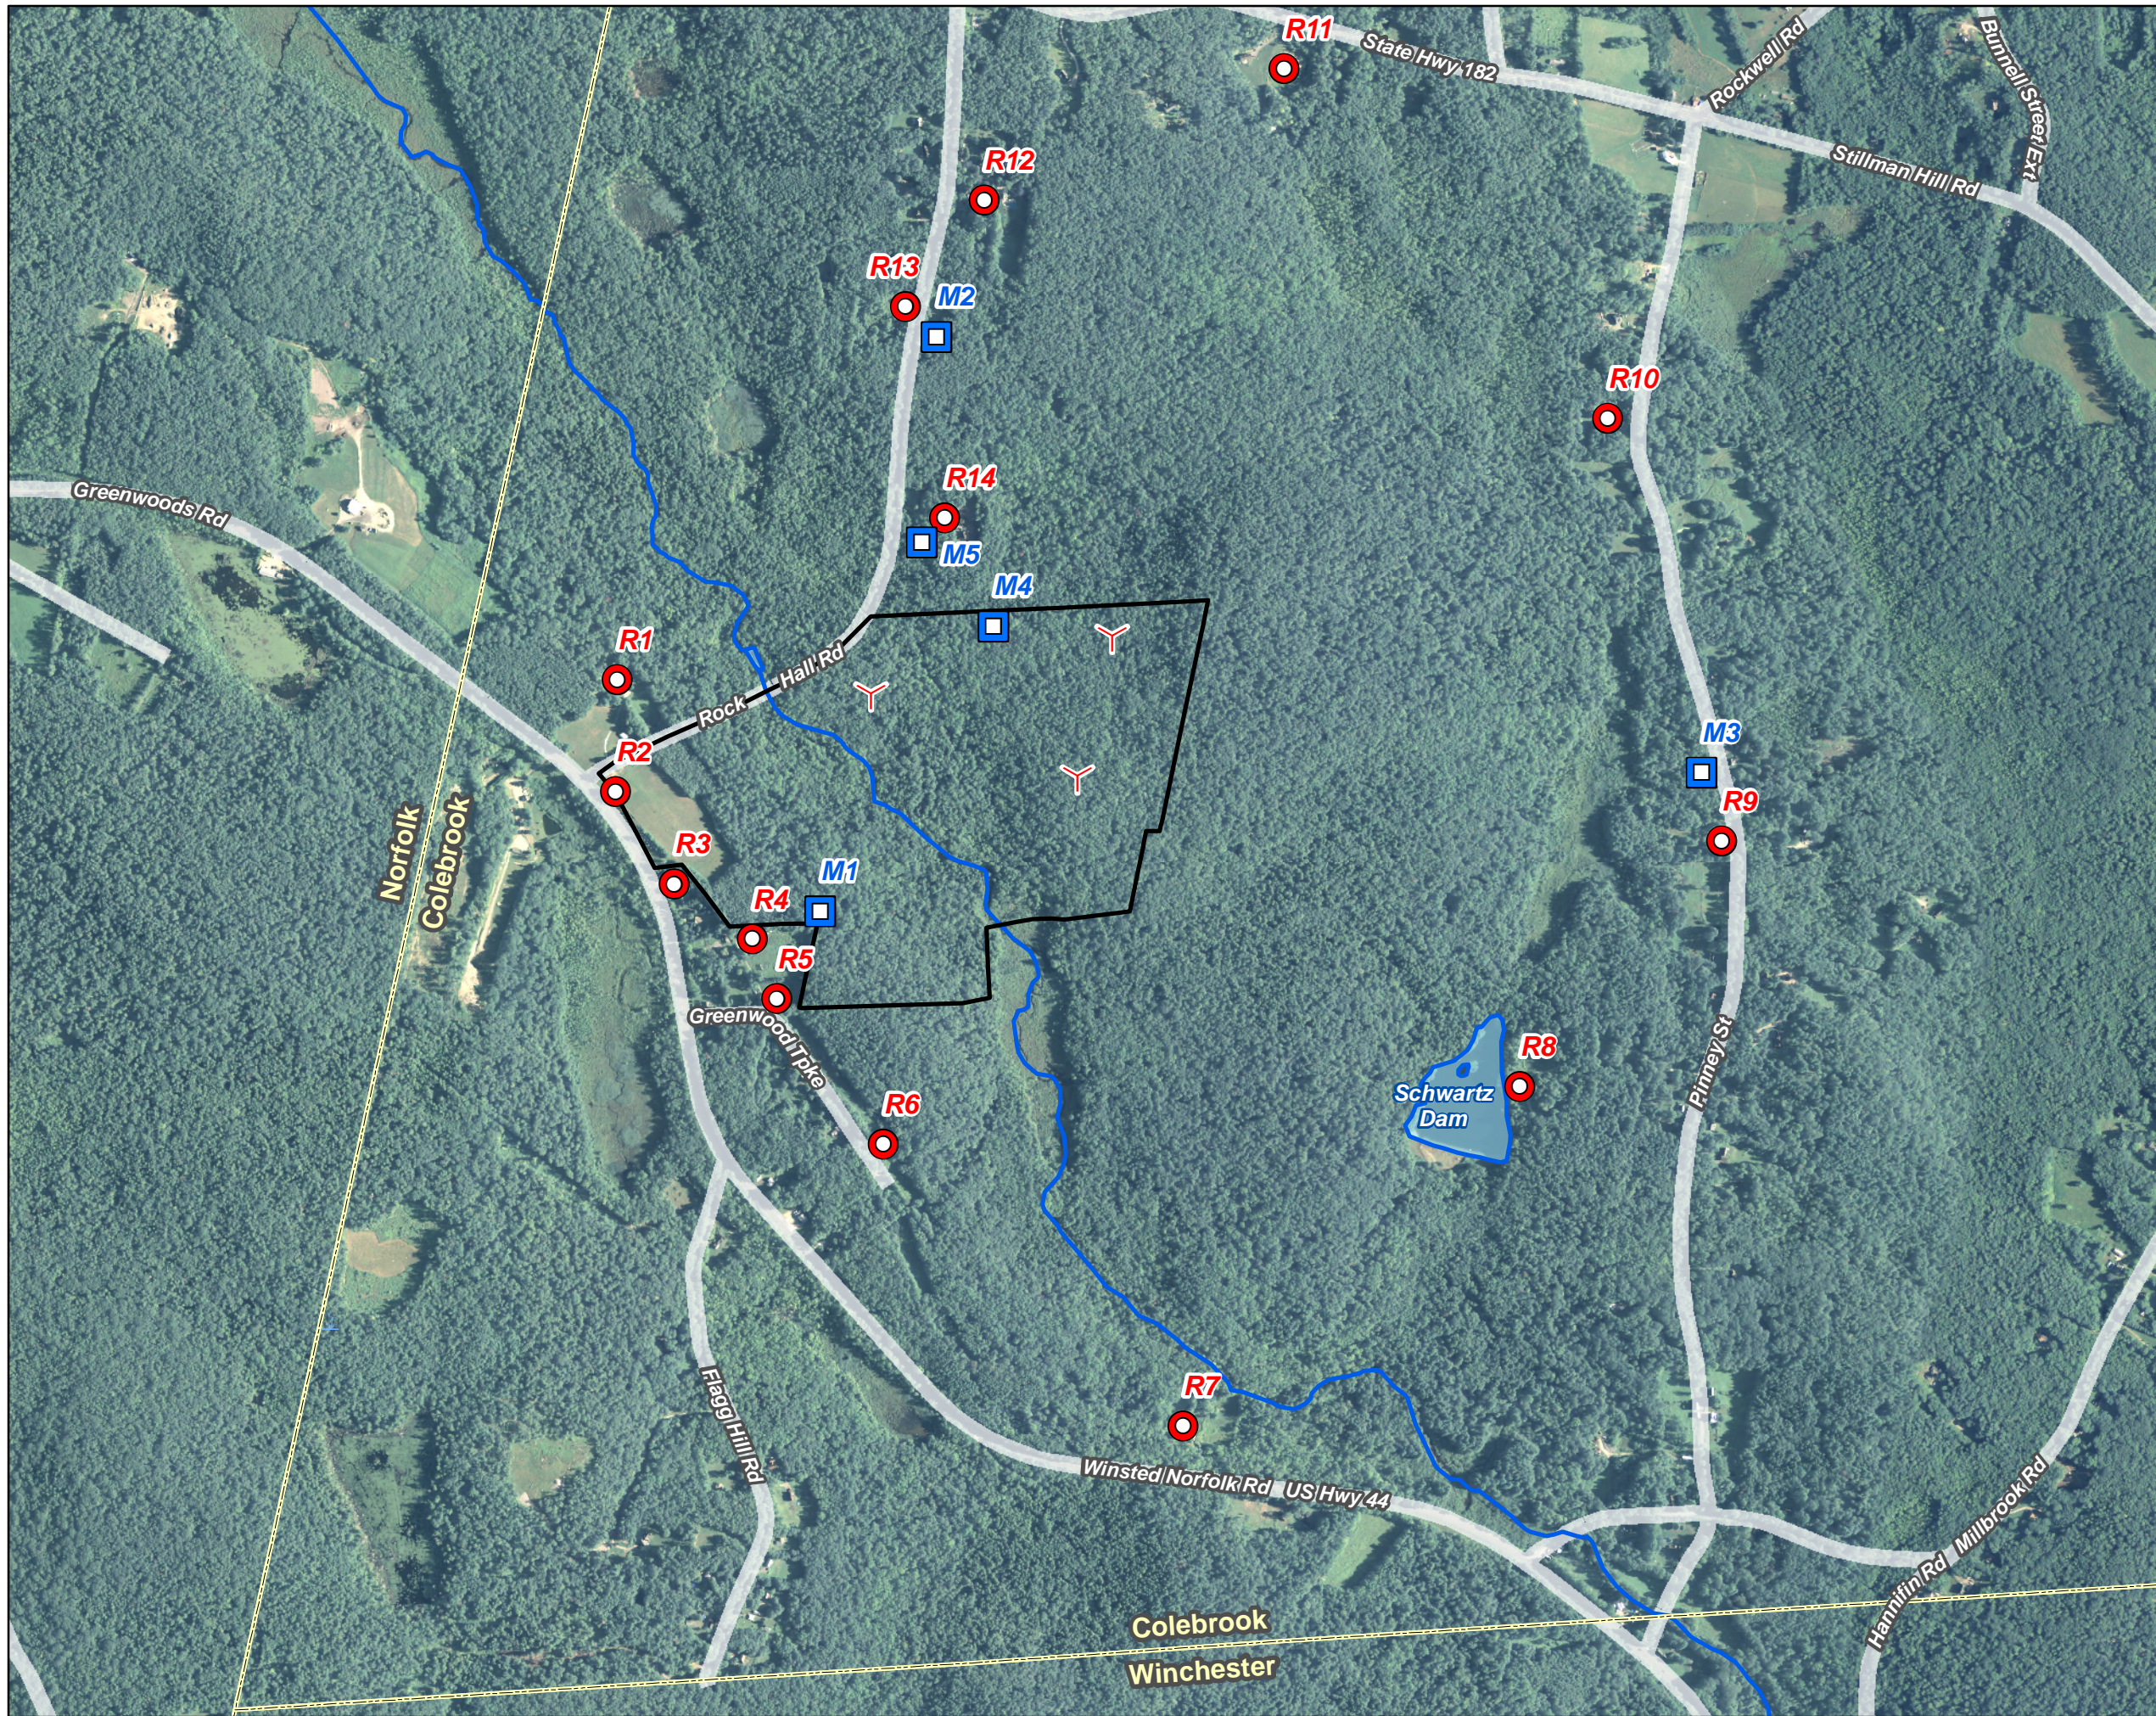

Figure 1
 Wind Colebrook North
 Noise Monitoring and
 Receptor Locations
 Winsted-Norfolk Road
 Colebrook, CT

Legend

- Receptor Location
- Monitoring Location
- Y Potential Wind Turbine Location
- Approximate Site Property Boundary
- Town Boundary

Base Map Source: 2010 aerial photograph with 1-meter resolution.

1,000 500 0 1,000
 Feet