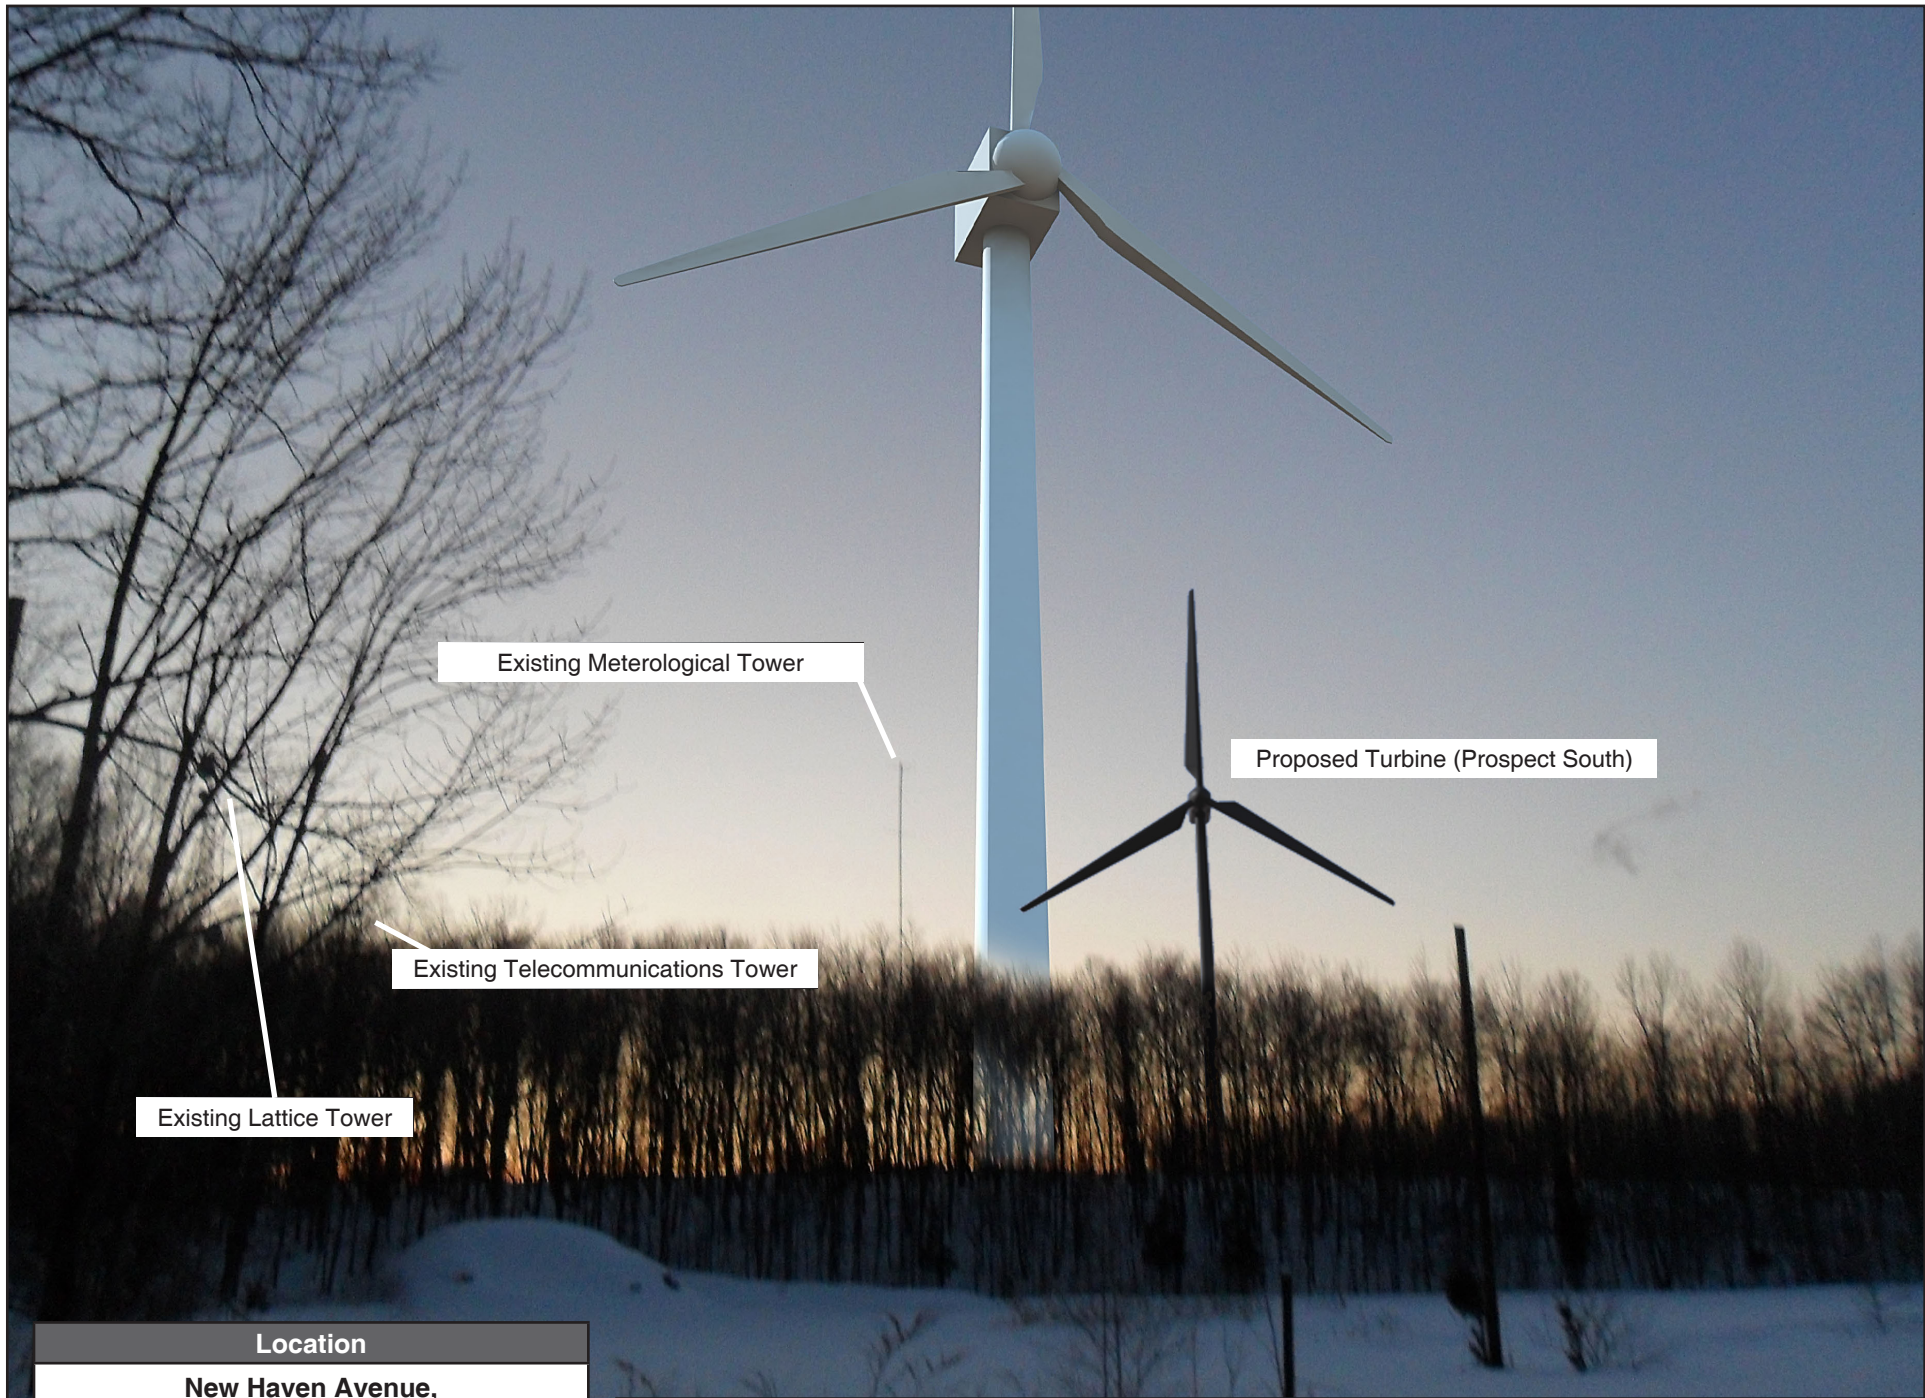

Proposed Wind Turbine Location

Proposed Wind Turbine Location

Telecommunication Tower

Met Tower

Lattice Tower

Photo

Existing Meterological Tower

Proposed Turbine (Prospect South)

Existing Telecommunications Tower

Existing Lattice Tower

Location
**New Haven Avenue,
 Adjacent to #1 George Street**

	Southern Turbine	Northern Turbine	Existing Lattice Tower	Existing Telecommunications Tower	Met Tower
Distance to Proposed Turbine in Miles	0.31 +/-	0.39 +/- Not Present in Photo	0.12 +/-	0.18 +/-	0.15 +/-