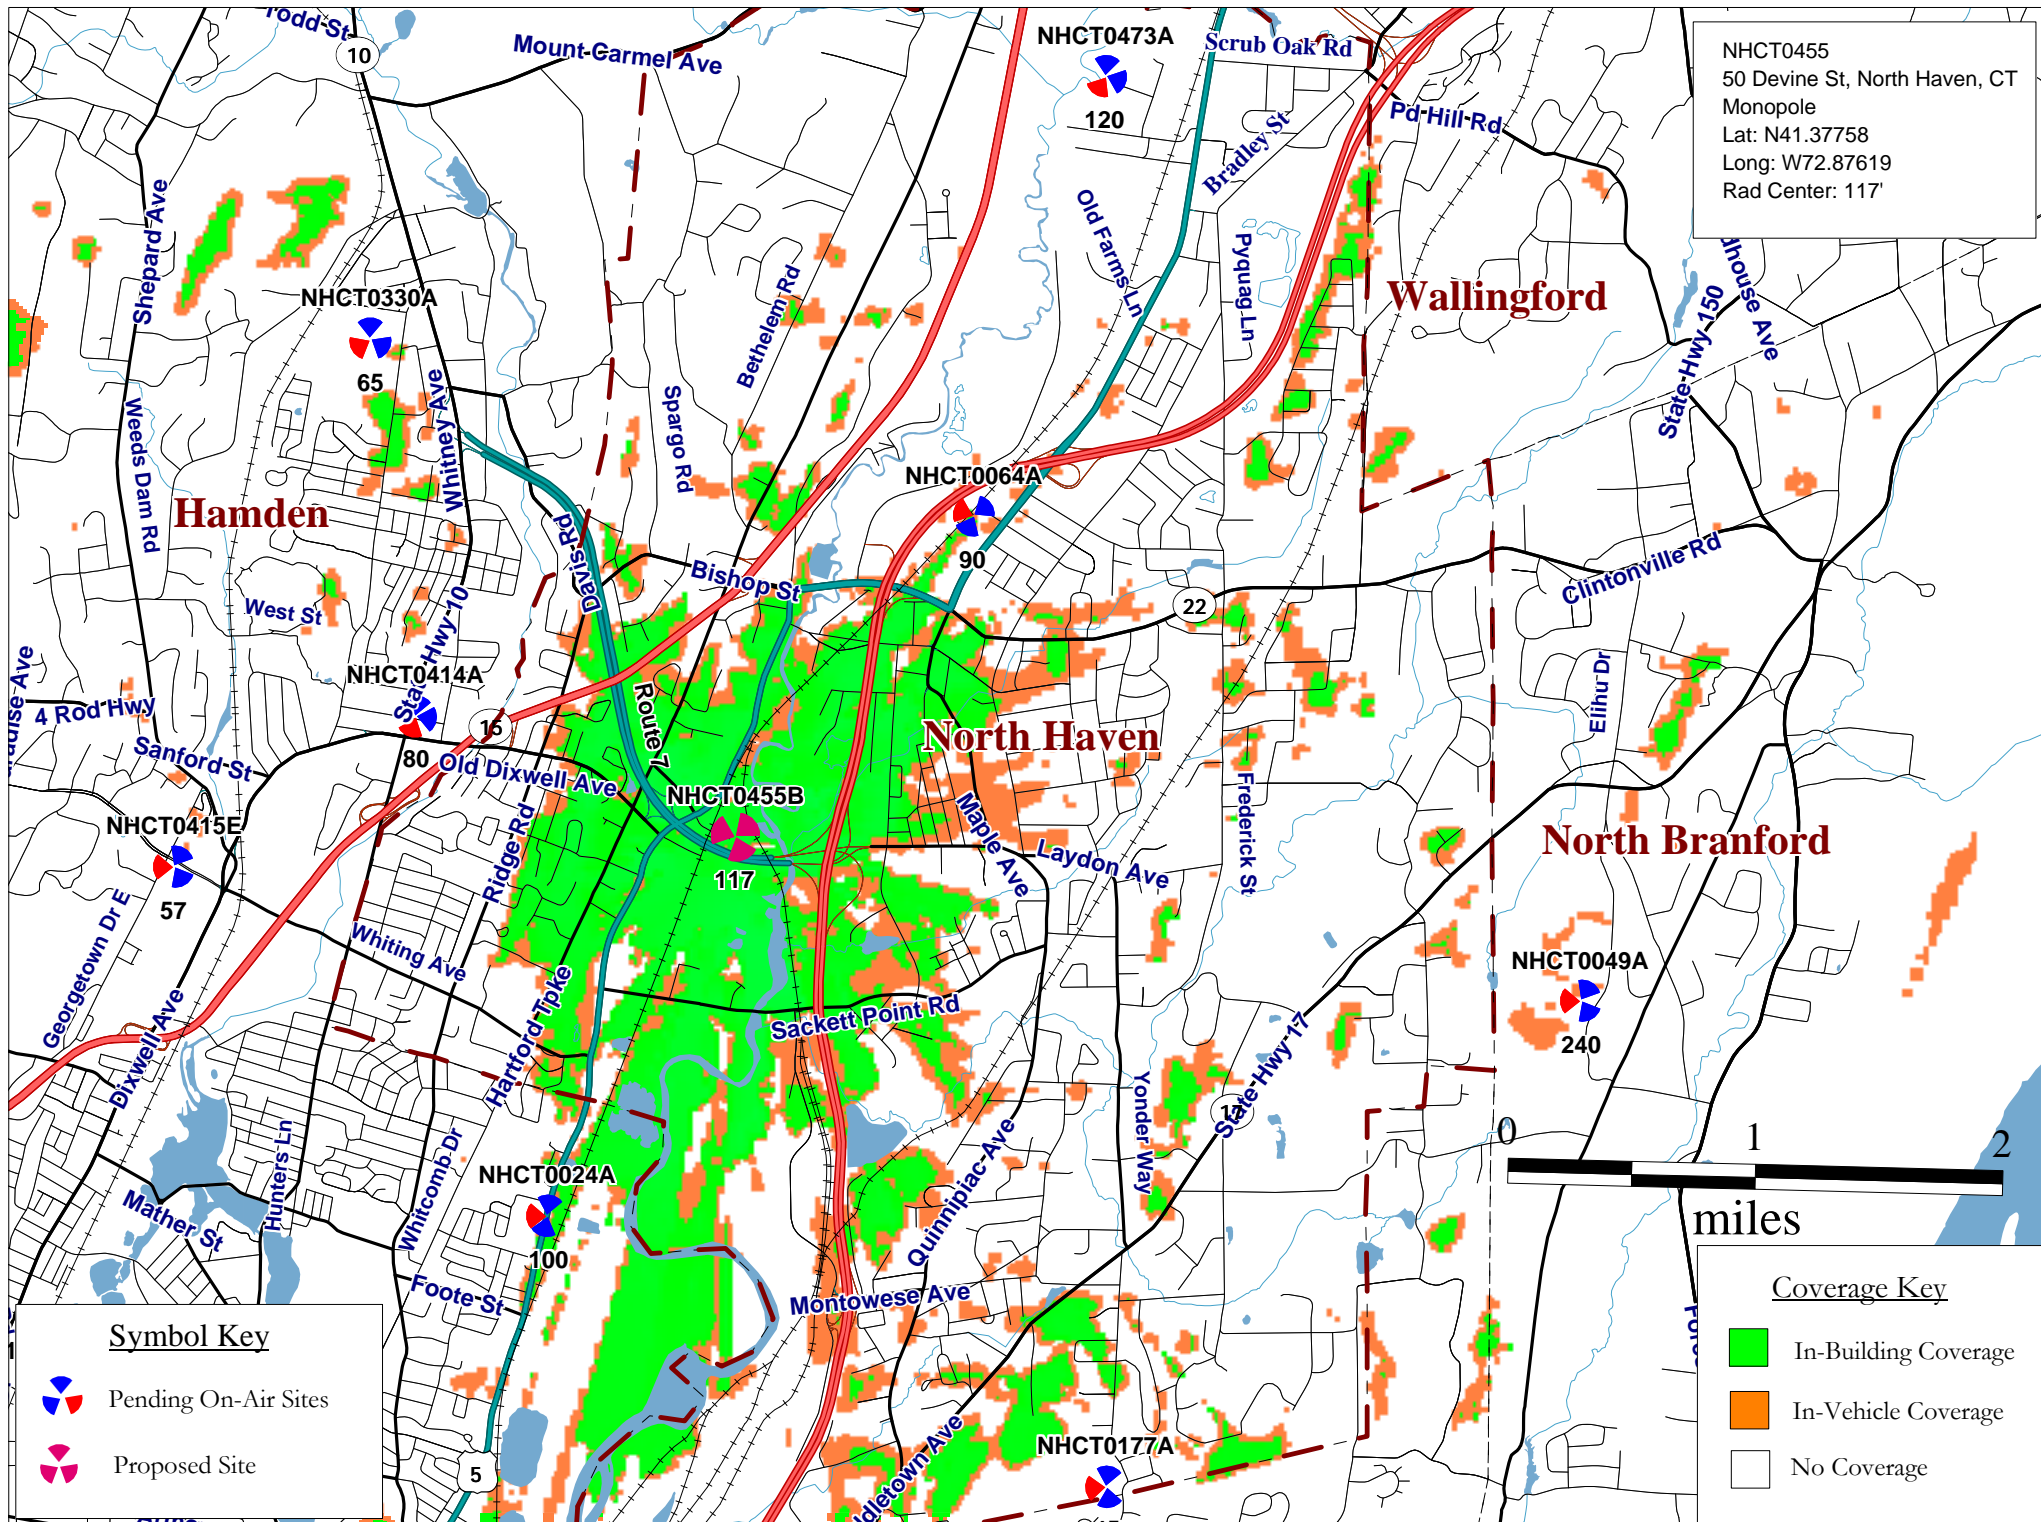

Exhibit 2: North Haven - Isolated Coverage of Proposed Pocket Site NHCT0455

NHCT0455
 50 Devine St, North Haven, CT
 Monopole
 Lat: N41.37758
 Long: W72.87619
 Rad Center: 117'

Symbol Key

- Pending On-Air Sites
- Proposed Site