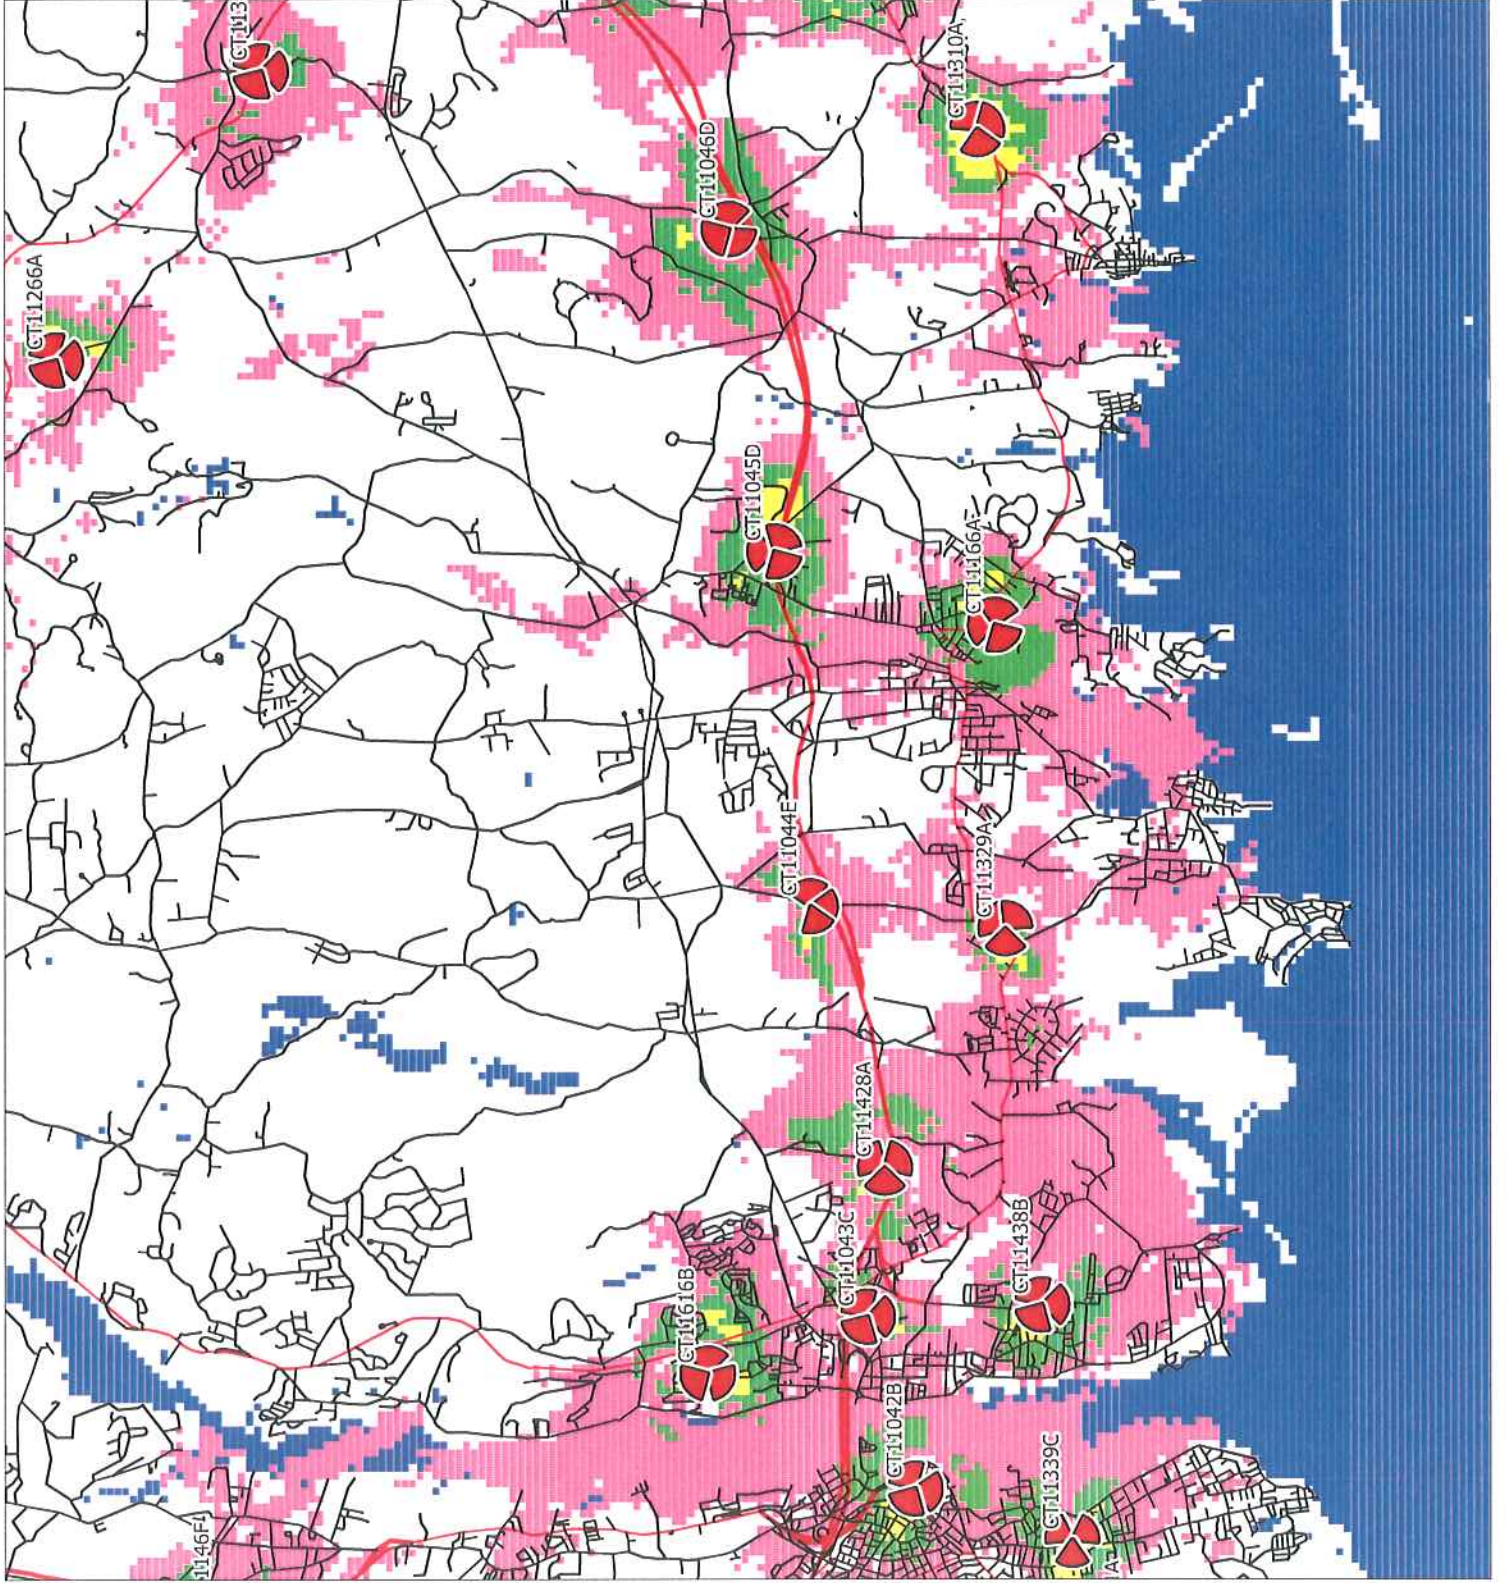

**Existing T-Mobile On  
 Air Coverage**

Wed Apr 26 10:08:04 2006

**Existing T-Mobile On  
Air Coverage With  
CTNL053A @ 127**

Wed Apr 26 09:19:01 2006