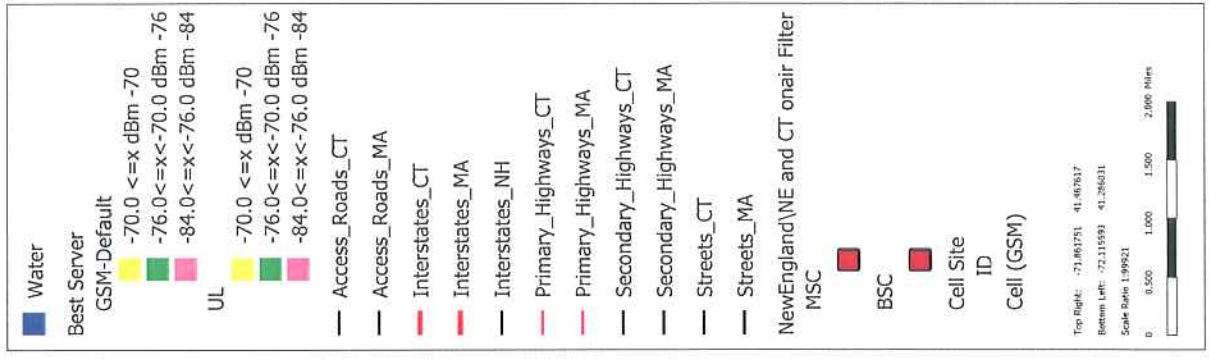

**Existing T-Mobile On  
 Air Coverage**

Wed Apr 26 10:08:04 2006

**Existing T-Mobile On  
Air Coverage With  
CTNL053A @ 127**

Wed Apr 26 09:19:01 2006