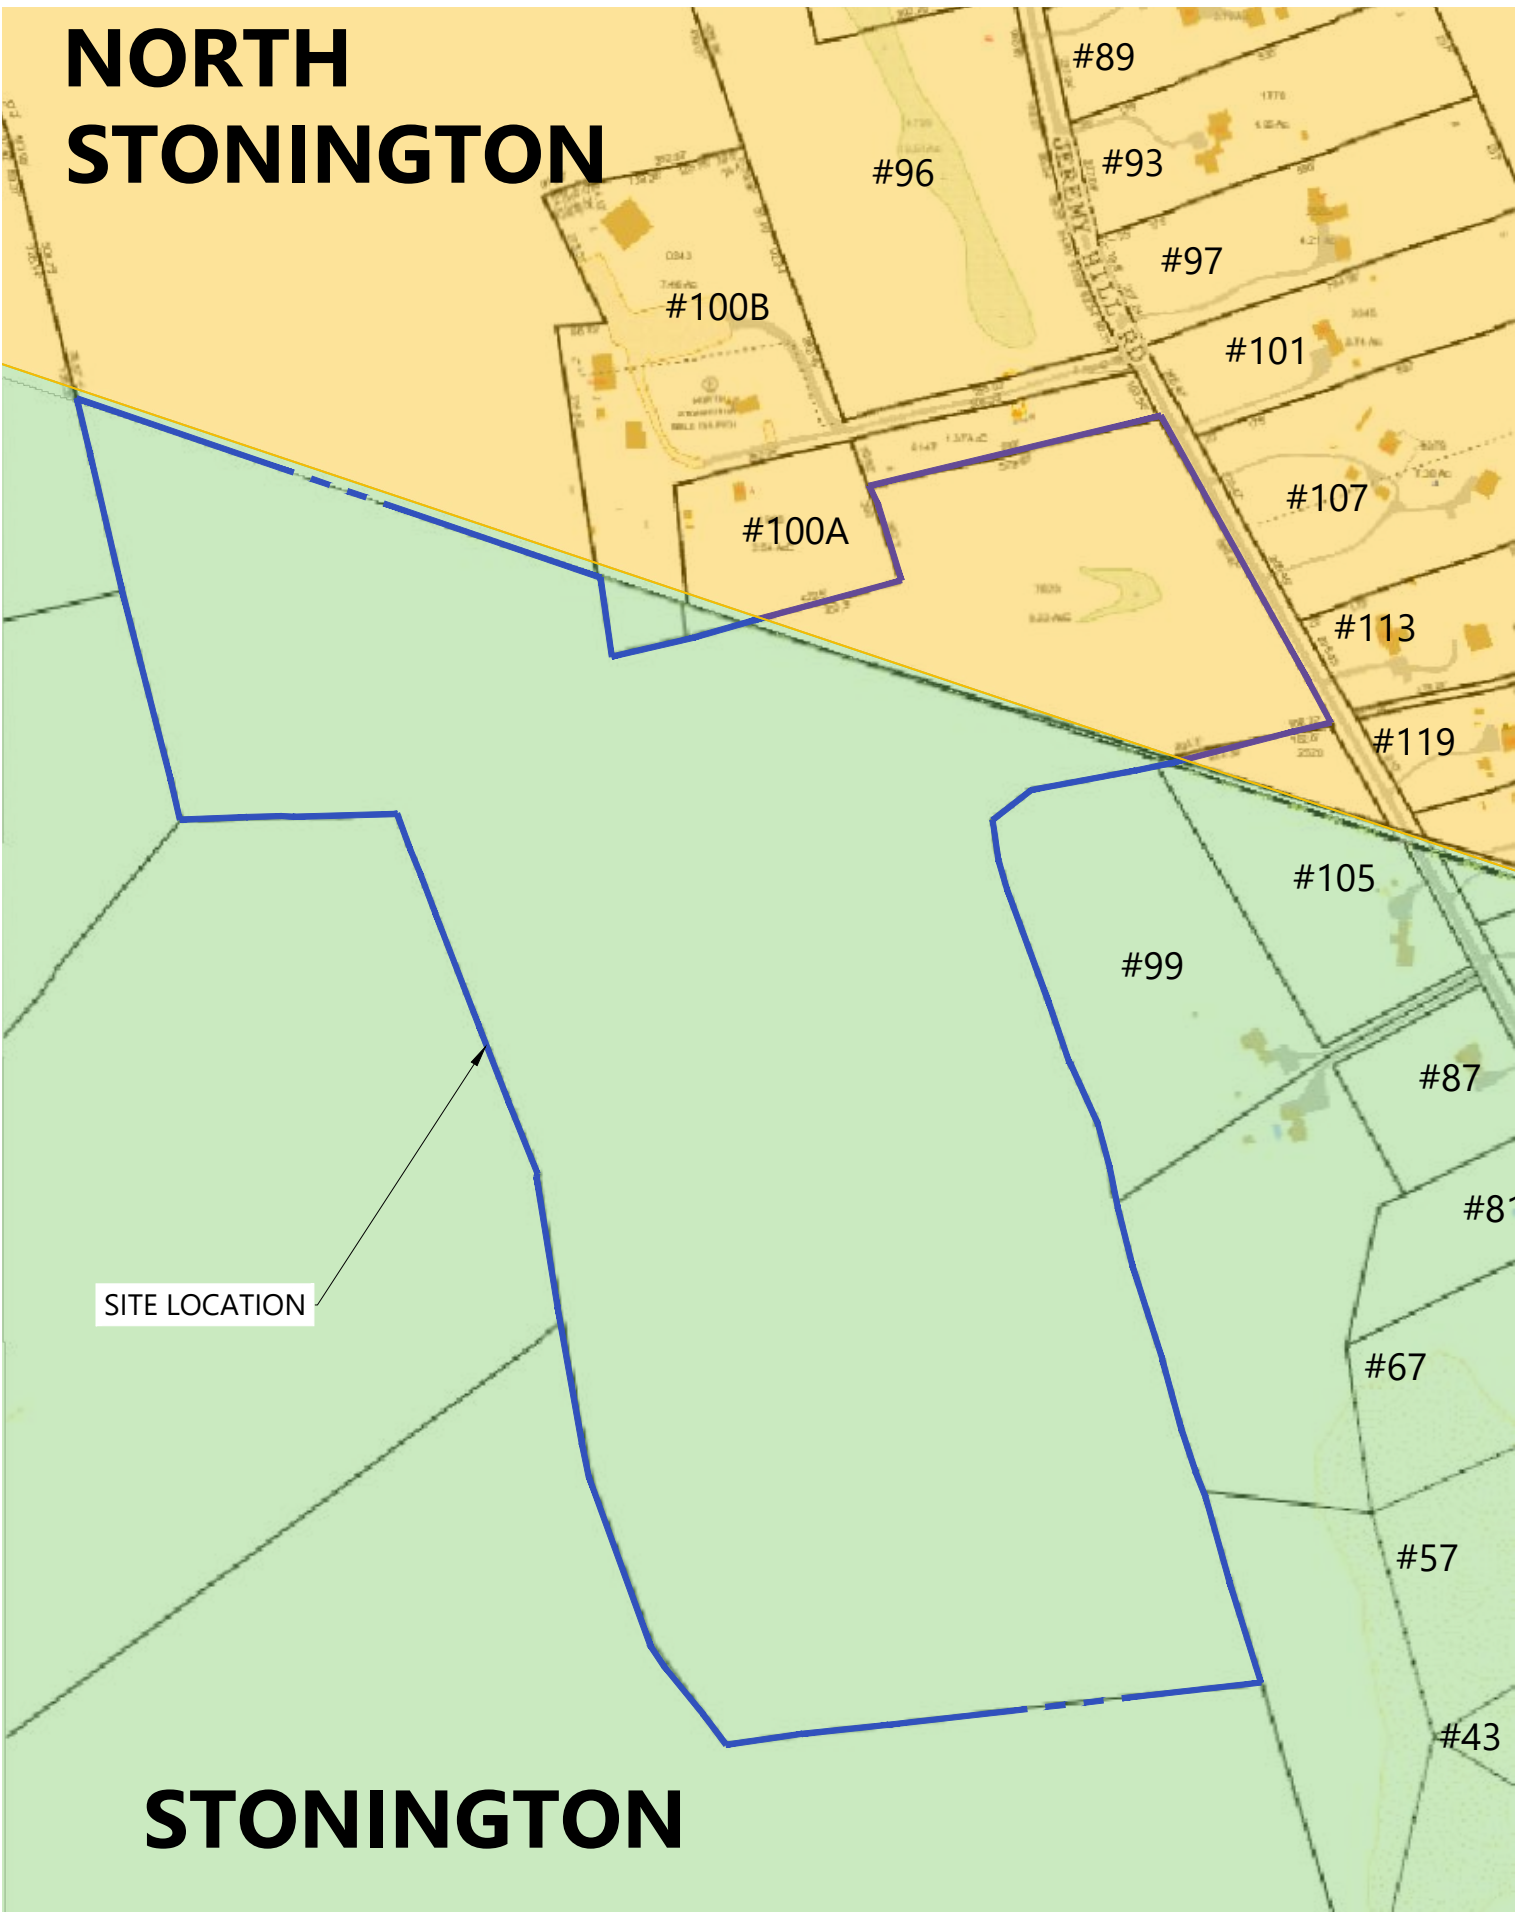

NORTH STONINGTON

STONINGTON

ZONING MAP
JEREMY HILL RD
STONINGTON & NORTH STONINGTON, CT

-  R-6 MEDIUM-DENSITY RESIDENTIAL
-  RR-80 RURAL-RESIDENTIAL

FIGURE 3