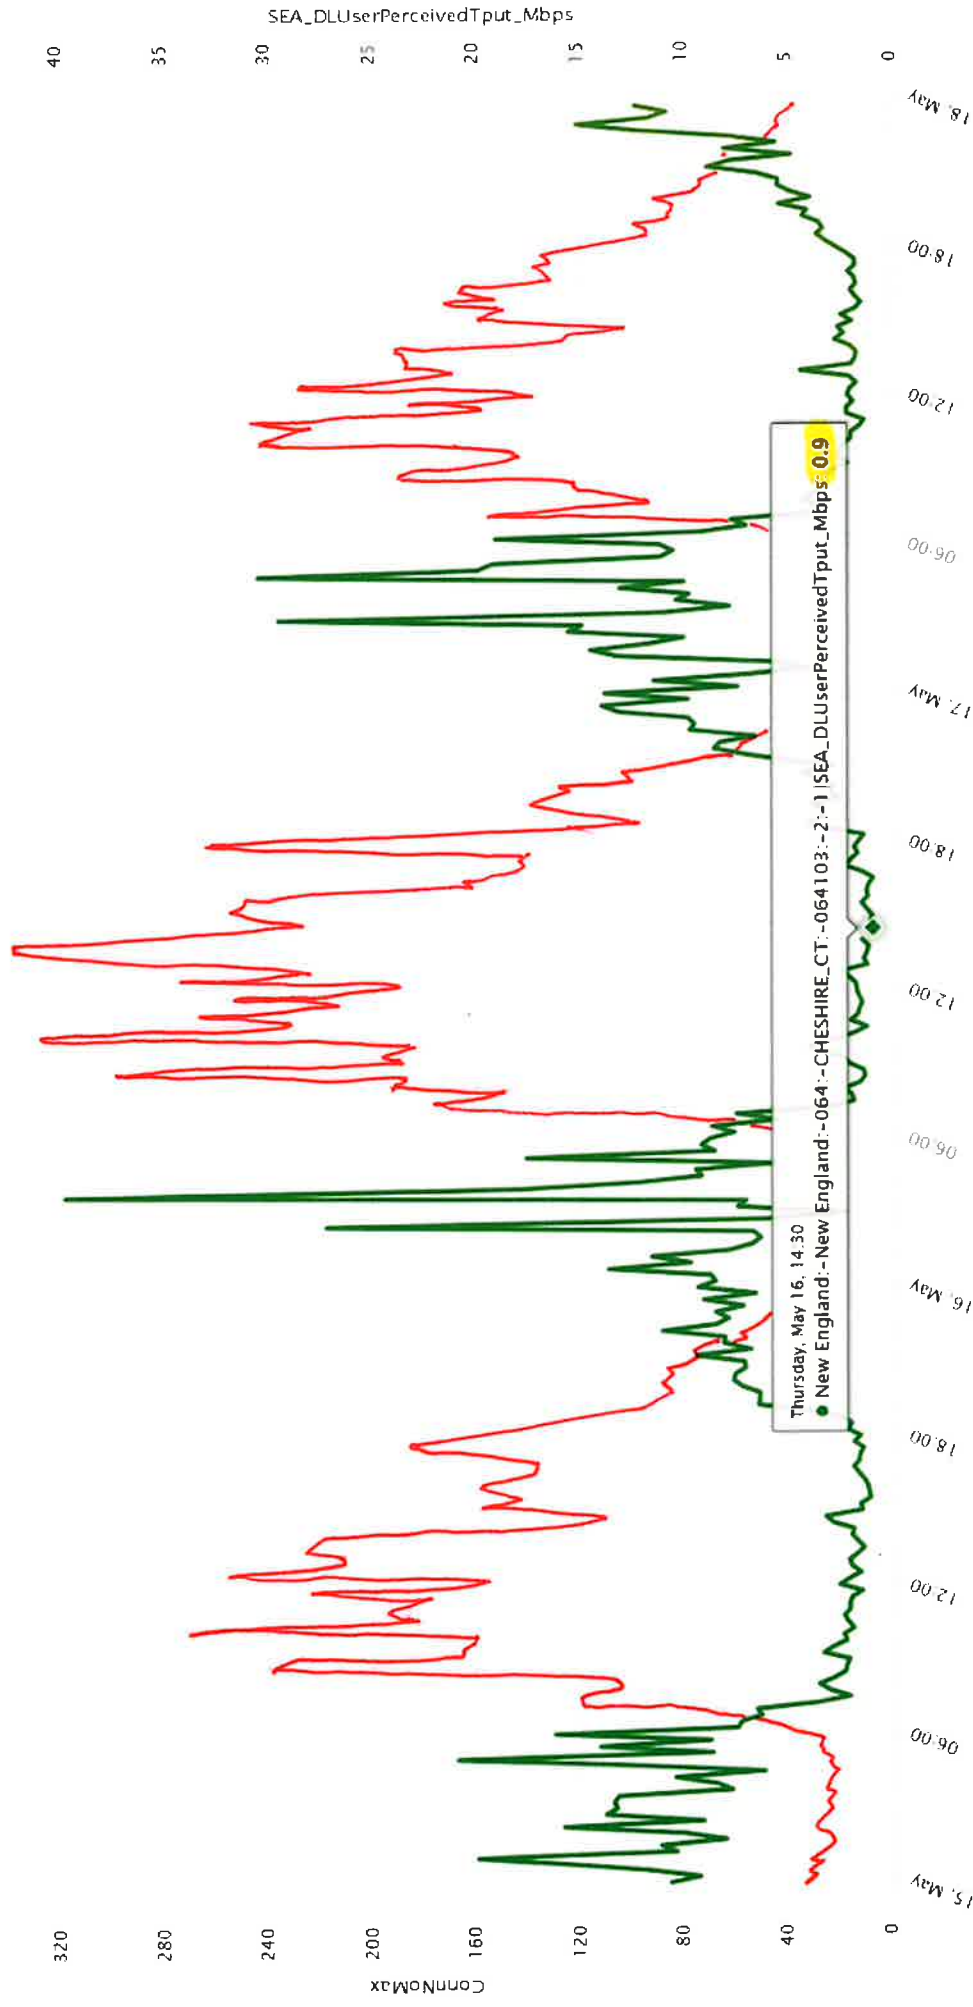

ATTACHMENT 2

XLPT graph - 700 MHz

X-axis : Day and Time
Y-axis on the left : number of connections (red/pink-ish graph)
Y-axis on the right : data speeds delivered in Mbps (green graph)

XLPT graph - 850 MHz

◆ New England:--New England:--064:--CHESHIRE_CT:--064103:--2:--6|SEA_MaxRRCCoconnectedUsers ◆ New England:--New England:--064:--CHESHIRE_CT:--064103:--2:--6|SEA_DLUserPerceivedTput_Mbps

X-axis : Day and Time

Y-axis on the left : number of connections (red/pink-ish graph)

Y-axis on the right : data speeds delivered in Mbps (green graph)