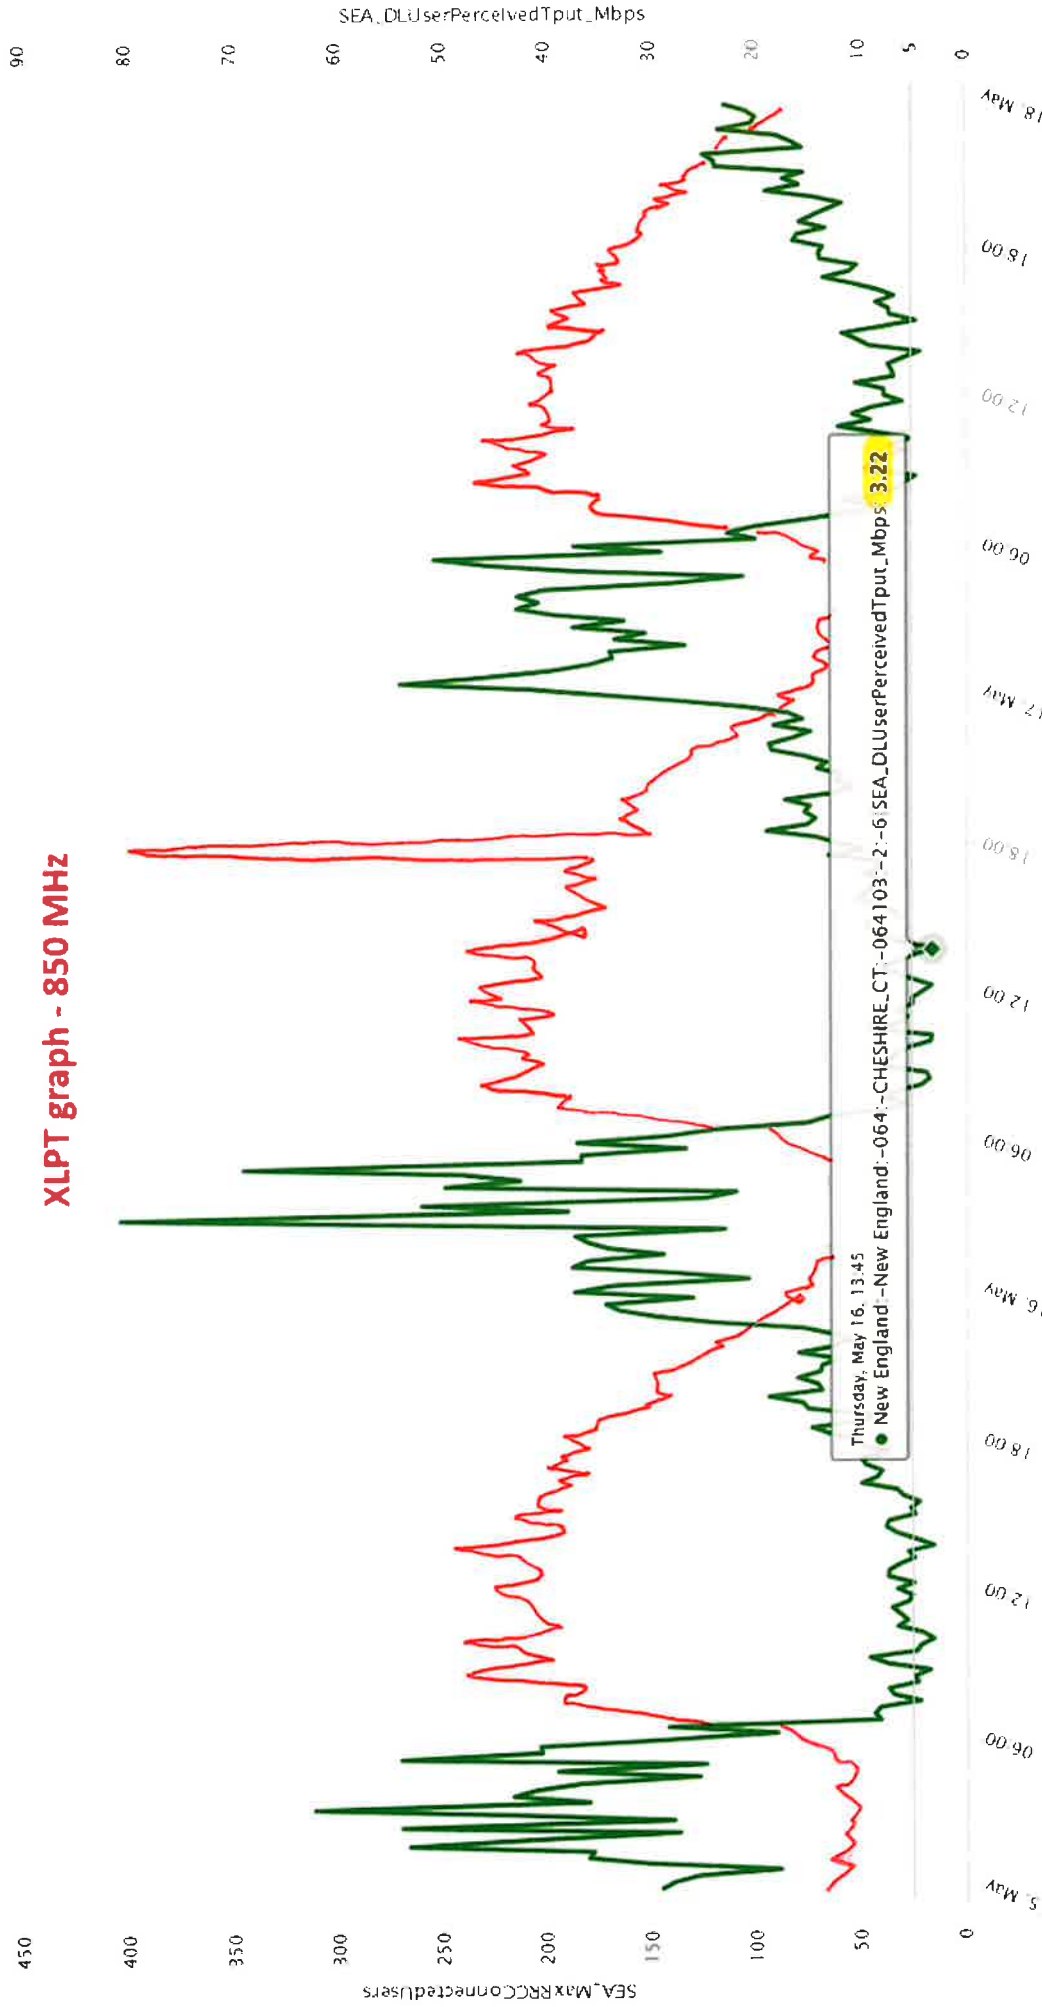

ATTACHMENT 2

XLPT graph - 700 MHz

X-axis : Day and Time
Y-axis on the left : number of connections (red/pink-ish graph)
Y-axis on the right : data speeds delivered in Mbps (green graph)

XLPT graph - 850 MHz

◆ New England:--New England:--064:--CHESHIRE_CT:--064103:--2:--6|SEA_MaxRRCCoconnectedUsers ◆ New England:--New England:--064:--CHESHIRE_CT:--064103:--2:--6|SEA_DLUserPerceivedTput_Mbps

X-axis : Day and Time

Y-axis on the left : number of connections (red/pink-ish graph)

Y-axis on the right : data speeds delivered in Mbps (green graph)