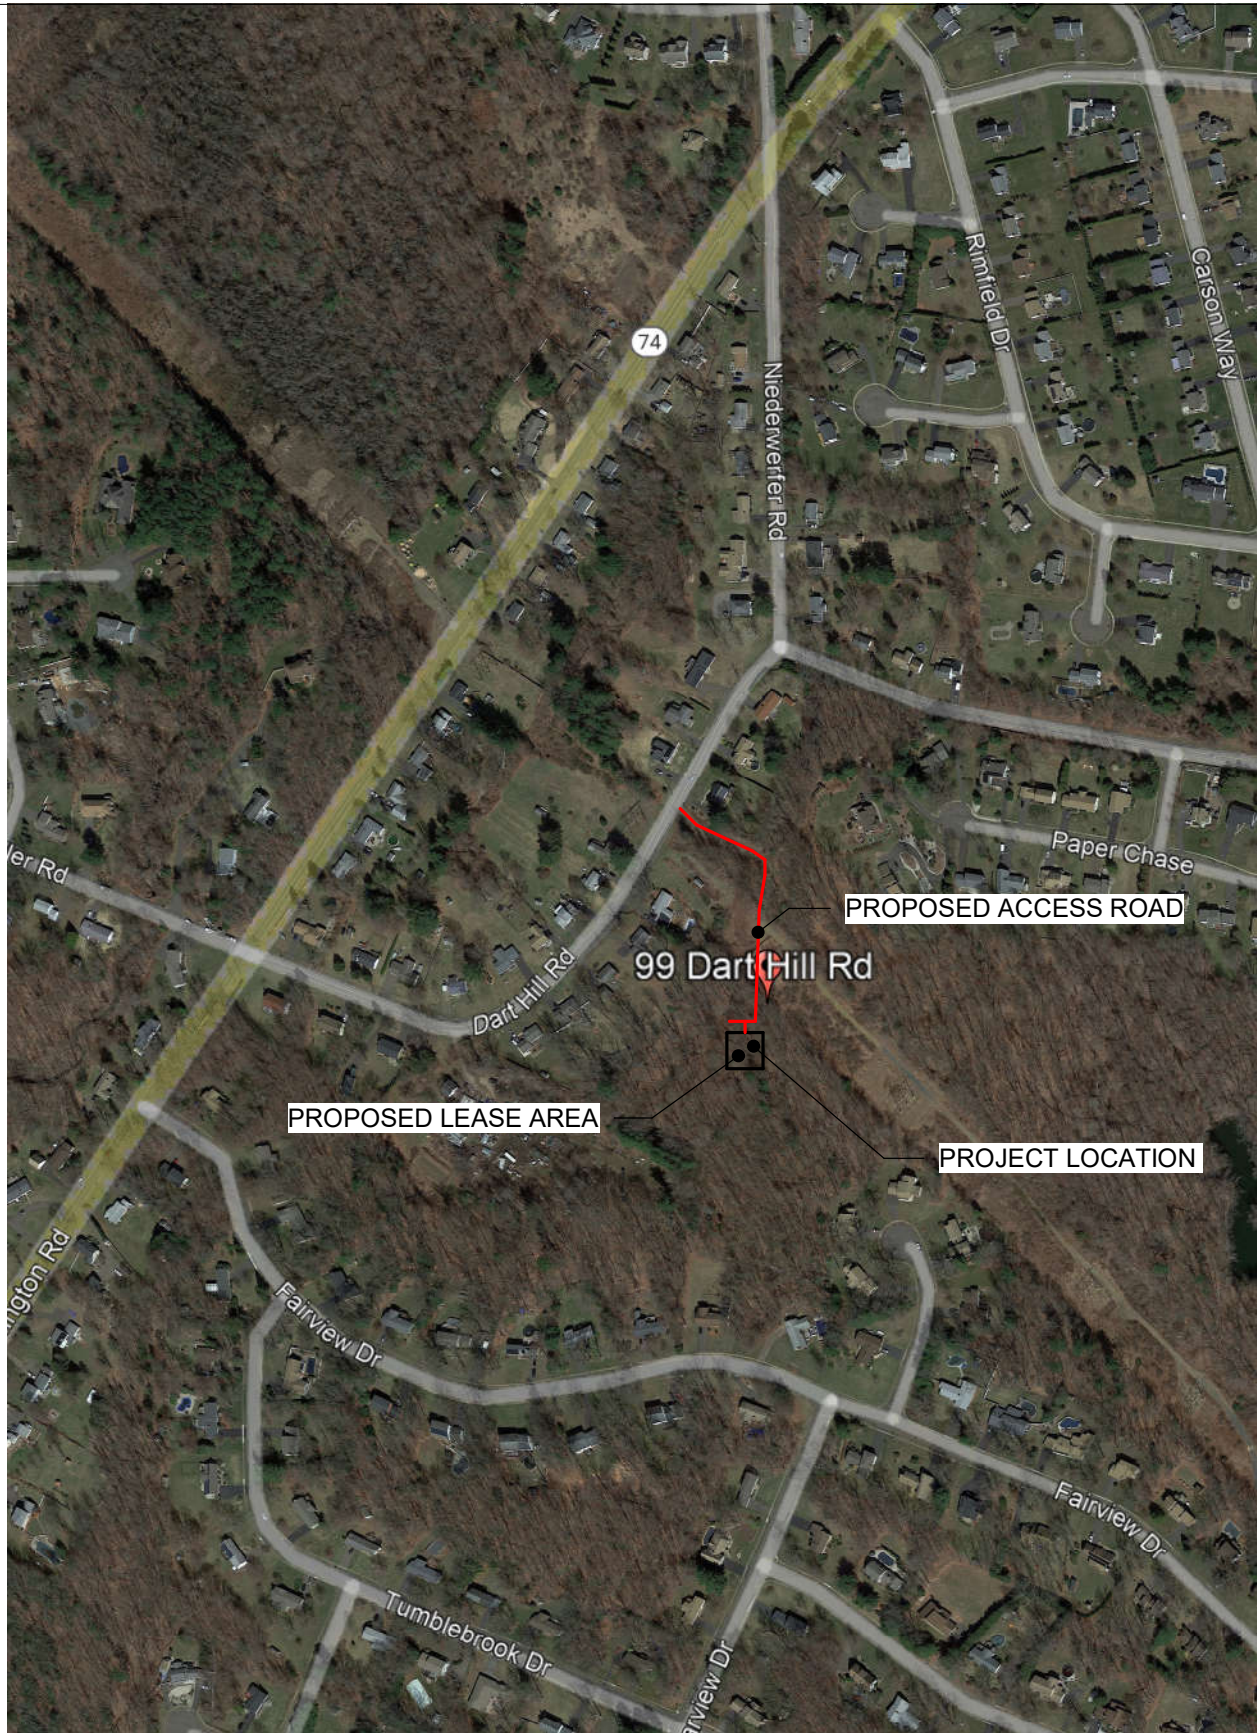

EXHIBIT P

99 DART HILL ROAD
SOUTH WINDSOR, CT 06074

CT1207
SOUTH
WINDSOR

AERIAL PHOTOGRAPH

Project number	2022.17
Date	AUGUST 3, 2023
Drawn by	Douglas Roberts
Checked by	Douglas Roberts

EX - P

Scale 1" = 1000'