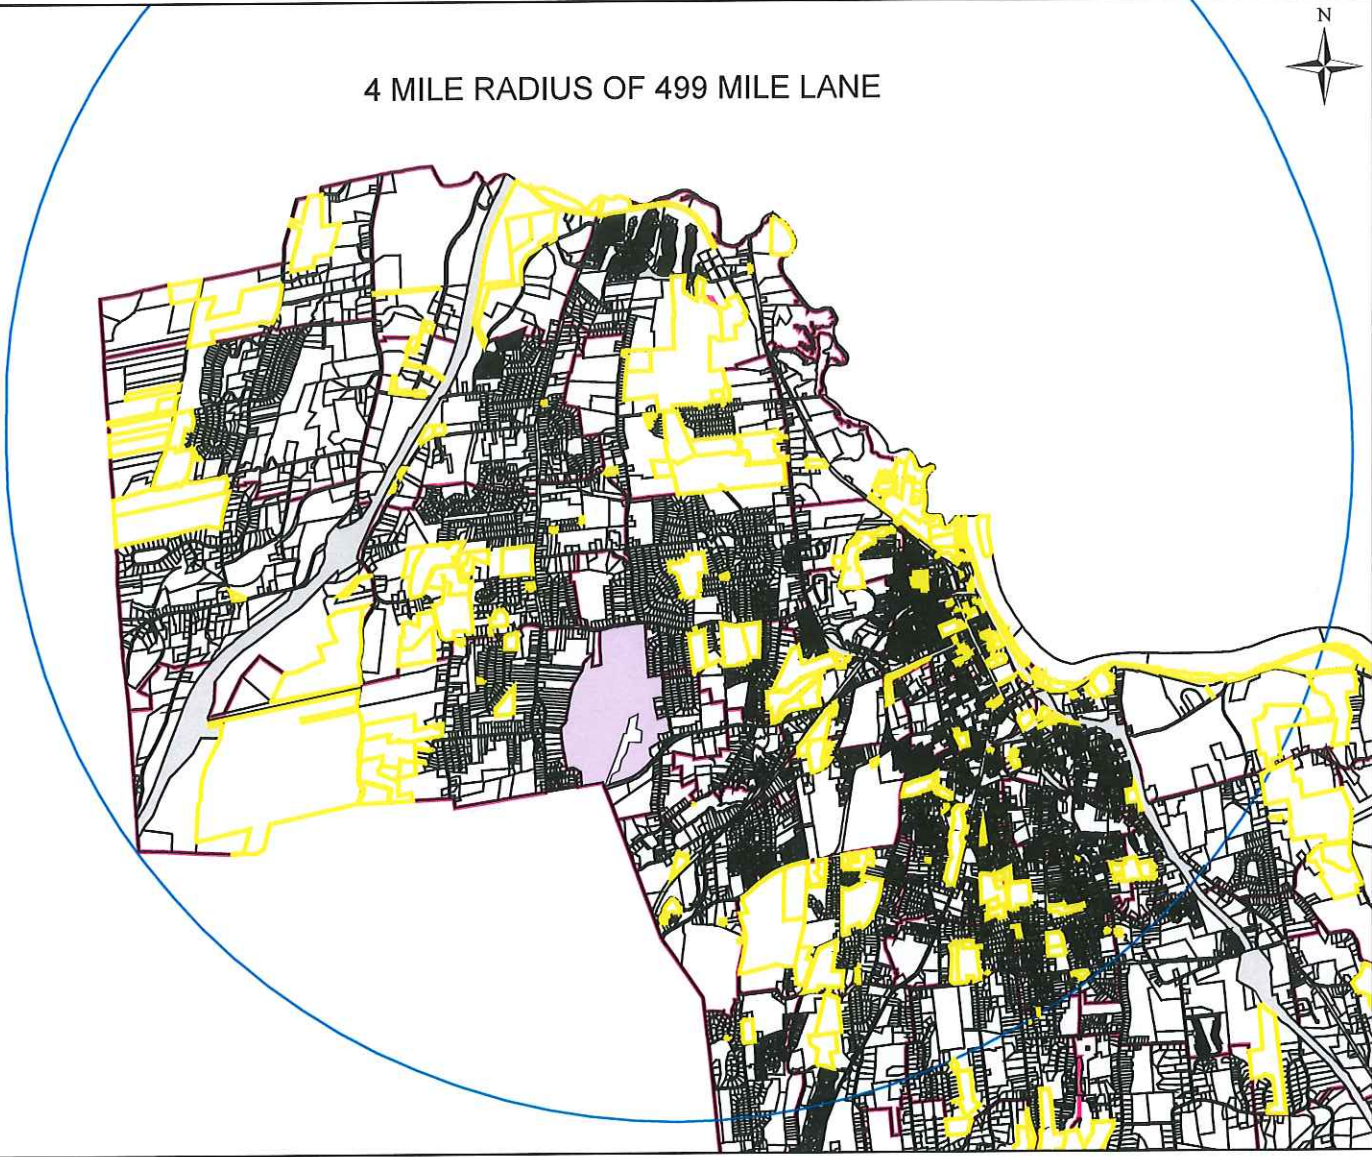

4 MILE RADIUS OF 499 MILE LANE

TAXPAYER	PROP_LOC_ST_NO	PROP_LOC_ST_NAME	MAP_BLOCK_LOT	ACREAGE
CITY OF MIDDLETOWN	00000	STANTACK RD	01 0001	16.24
CITY OF MIDDLETOWN	00000	ATKINS ST	01 0010	65
CITY OF MIDDLETOWN	00000	ATKINS ST	01 0047	46.43
CITY OF MIDDLETOWN	00000	STANTACK RD	02 0007	4.87
CITY OF MIDDLETOWN	00000	STANTACK RD	02 0009	6.2
CITY OF MIDDLETOWN	00000	STANTACK RD	02 0010	8.9
CITY OF MIDDLETOWN	00000	STANTACK RD	02 0012	10.23
CITY OF MIDDLETOWN	00000	STANTACK RD	02 0013	16.59
CITY OF MIDDLETOWN	00000	ATKINS ST	02 0019	45.72
CITY OF MIDDLETOWN	00038	TOWER RD	02 0101	1.15
CITY OF MIDDLETOWN	00000	CHELSEA CT	02 0173	14.25
CITY OF MIDDLETOWN	00000	FOOTIT DR	02 0364	25.77
CITY OF MIDDLETOWN	00000	ATKINS ST	03 0001	74
CITY OF MIDDLETOWN	00000	COUNTRY CLUB RD	03 0157	3
CITY OF MIDDLETOWN	00000	COUNTRY CLUB RD	03 0231	97.74
CITY OF MIDDLETOWN	00000	MIDDLE RD	04 0028	426.68
CITY OF MIDDLETOWN	00000	MIDDLE RD	05 0004	9
CITY OF MIDDLETOWN	00000	EAST ST	05 0023	3.16
CITY OF MIDDLETOWN	00000	WESTLAKE DR	05 0026	40
CITY OF MIDDLETOWN	00000	SMITH ST	06 0014	1.76
CITY OF MIDDLETOWN	00000	SMITH ST	06 0015	1.4
CITY OF MIDDLETOWN	00000	SMITH ST	06 0016	1.3
CITY OF MIDDLETOWN	00000	INDUSTRIAL PARK RD	06 0020	0.8
CITY OF MIDDLETOWN	00000	INDUSTRIAL PARK RD	06 0023	2.09
CITY OF MIDDLETOWN	00000	MIDDLE ST	06 0025	1.11
CITY OF MIDDLETOWN	00000	INDUSTRIAL PARK RD	06 0028	0.8
CITY OF MIDDLETOWN	00000	MINER ST	06 0054	2.43
CITY OF MIDDLETOWN	00000	MINER ST	06 0055	2
CITY OF MIDDLETOWN	00000	MINER ST	06 0058	1.3
CITY OF MIDDLETOWN	00000	MINER ST	06 0060	0.6
CITY OF MIDDLETOWN	00000	INDUSTRIAL PARK RD	06 0668	1.33
CITY OF MIDDLETOWN	00000	INDUSTRIAL PARK RD	06 0669	1.5
CITY OF MIDDLETOWN	00000	COUNTRY CLUB RD	07 0226	50.4
CITY OF MIDDLETOWN	00300	COUNTRY CLUB RD	07 0229	33
CITY OF MIDDLETOWN	00000	EAST ST	07 0254	0.95
CITY OF MIDDLETOWN	00000	EAST ST	07 0267	4.91
CITY OF MIDDLETOWN	00000	SBONA DR	07 0385	0.36
CITY OF MIDDLETOWN	00000	SBONA DR	07 0394	0.55
CITY OF MIDDLETOWN	00395	COUNTRY CLUB RD	07 0497	18
CITY OF MIDDLETOWN	00000	COUNTRY CLUB RD	07 0498	17
CITY OF MIDDLETOWN	00000	HIGBY RD	08 0012	0.47
CITY OF MIDDLETOWN	00199	HIGBY RD	08 0013	30.16
CITY OF MIDDLETOWN	00000	PASHLEY LA	08 0020	29.02
CITY OF MIDDLETOWN	00000	PASHLEY LA	08 0021	5.65
CITY OF MIDDLETOWN	00000	MERIDEN RD	08 0039	12
CITY OF MIDDLETOWN	00260	MERIDEN RD	08 0040	21.4
CITY OF MIDDLETOWN	00000	COUNTRY CLUB RD	08 0057	0.75
CITY OF MIDDLETOWN	00152	CIMARRON RD	08 0083	0.5
CITY OF MIDDLETOWN	00000	KNOX BLVD	08 0104	7
CITY OF MIDDLETOWN	00000	COUNTRY CLUB RD	08 0116	4.52
CITY OF MIDDLETOWN	00000	TUTTLE RD	09 0002	13.42
CITY OF MIDDLETOWN	00000	NEWFIELD ST	09 0009	0.29
CITY OF MIDDLETOWN	00000	NEWFIELD ST	09 0031	15.2