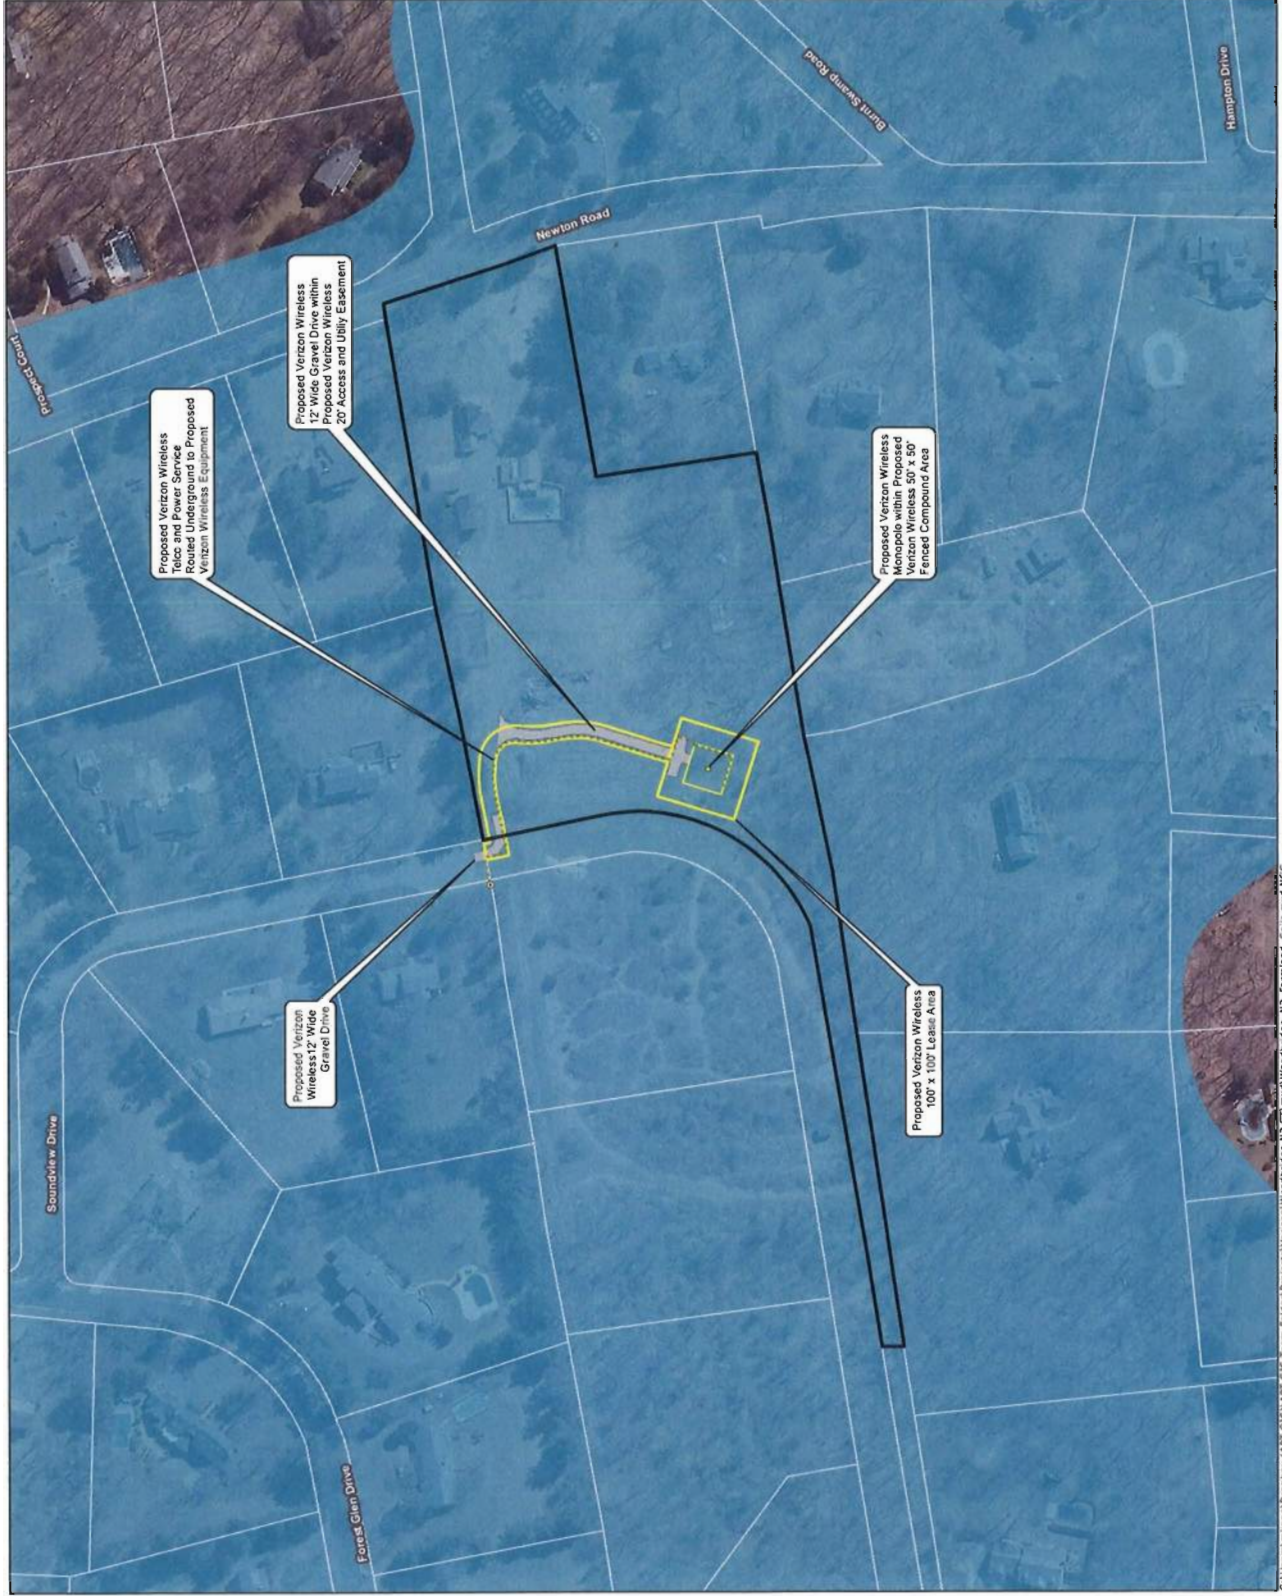

Farmland Soils
Proposed Wireless Telecommunications Facility
 Woodbridge N2 CT
 118 Newton Road
 Woodbridge, Connecticut

Legend

- Proposed Verizon Wireless Site Layout
- Proposed Verizon Wireless Equipment
- Proposed Verizon Wireless Power and Telco Service
- Proposed Verizon Wireless Gravel Drive
- Existing Utility Pole (By Others)
- Subject Property
- Approximate Parcel Boundary (CTDEEP GIS)
- Prime Farmland Soils
- Statewide Important Farmland Soils

Map Sources:

Ortho Base Map: CTECO 2019 Aerial Imagery
 CTDEEP's data layers (https://www.ct.gov/deep)
 Data layers are maintained and updated by CTDEEP and represent
 the most recent publications.
 Map Date: April 2020