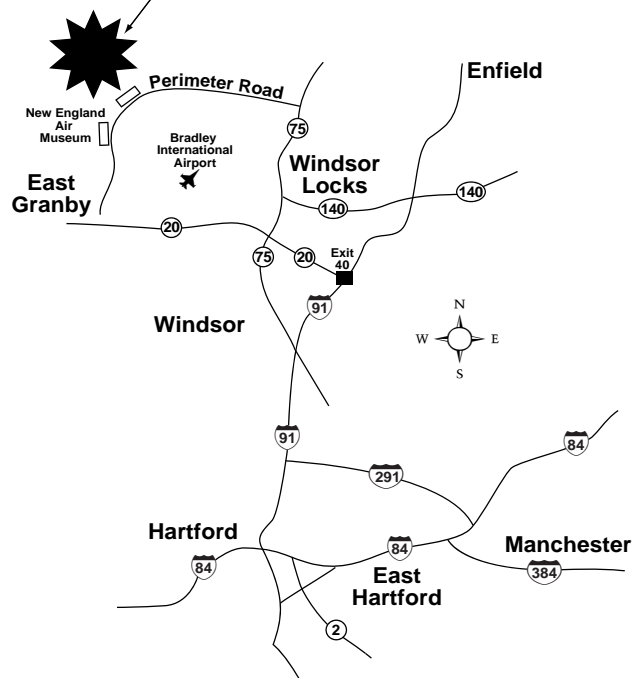

Visit Our Website!

<http://www.state.ct.us/cfpc>

Connecticut Fire Academy

Take I-91 to Exit 40 (Route 20 West)
 Take Second Exit off Route 20 West (Route 75)
 Turn Right, Proceed North on Route 75 about 2.5 miles
 (following signs to New England Air Museum)
 Turn Left on Perimeter Road
 Follow Signs to CT Fire Academy
 Phone 860-627-6363
 Fax 860-654-1889

Distances from the Connecticut Fire Academy in Miles			
Albany, NY	107	New Haven, CT	51
Amherst, MA	50	New London, CT	56
Auburn, MA	55	New York, NY	125
Boston, MA	109	Northampton, MA	35
Brattleboro, VT	85	Norwich, CT	49
Bridgeport, CT	71	Old Saybrook, CT	53
Danbury, CT	69	Plainfield, CT	56
Hartford, CT	12	Pittsfield, MA	68
Ledyard, CT	62	Providence, RI	80
Middletown, CT	28	Putnam, CT	34
Montville, CT	60	Springfield, MA	16
Mystic, CT	66	Stamford, CT	90
New Britain, CT	23	Waterbury, CT	49