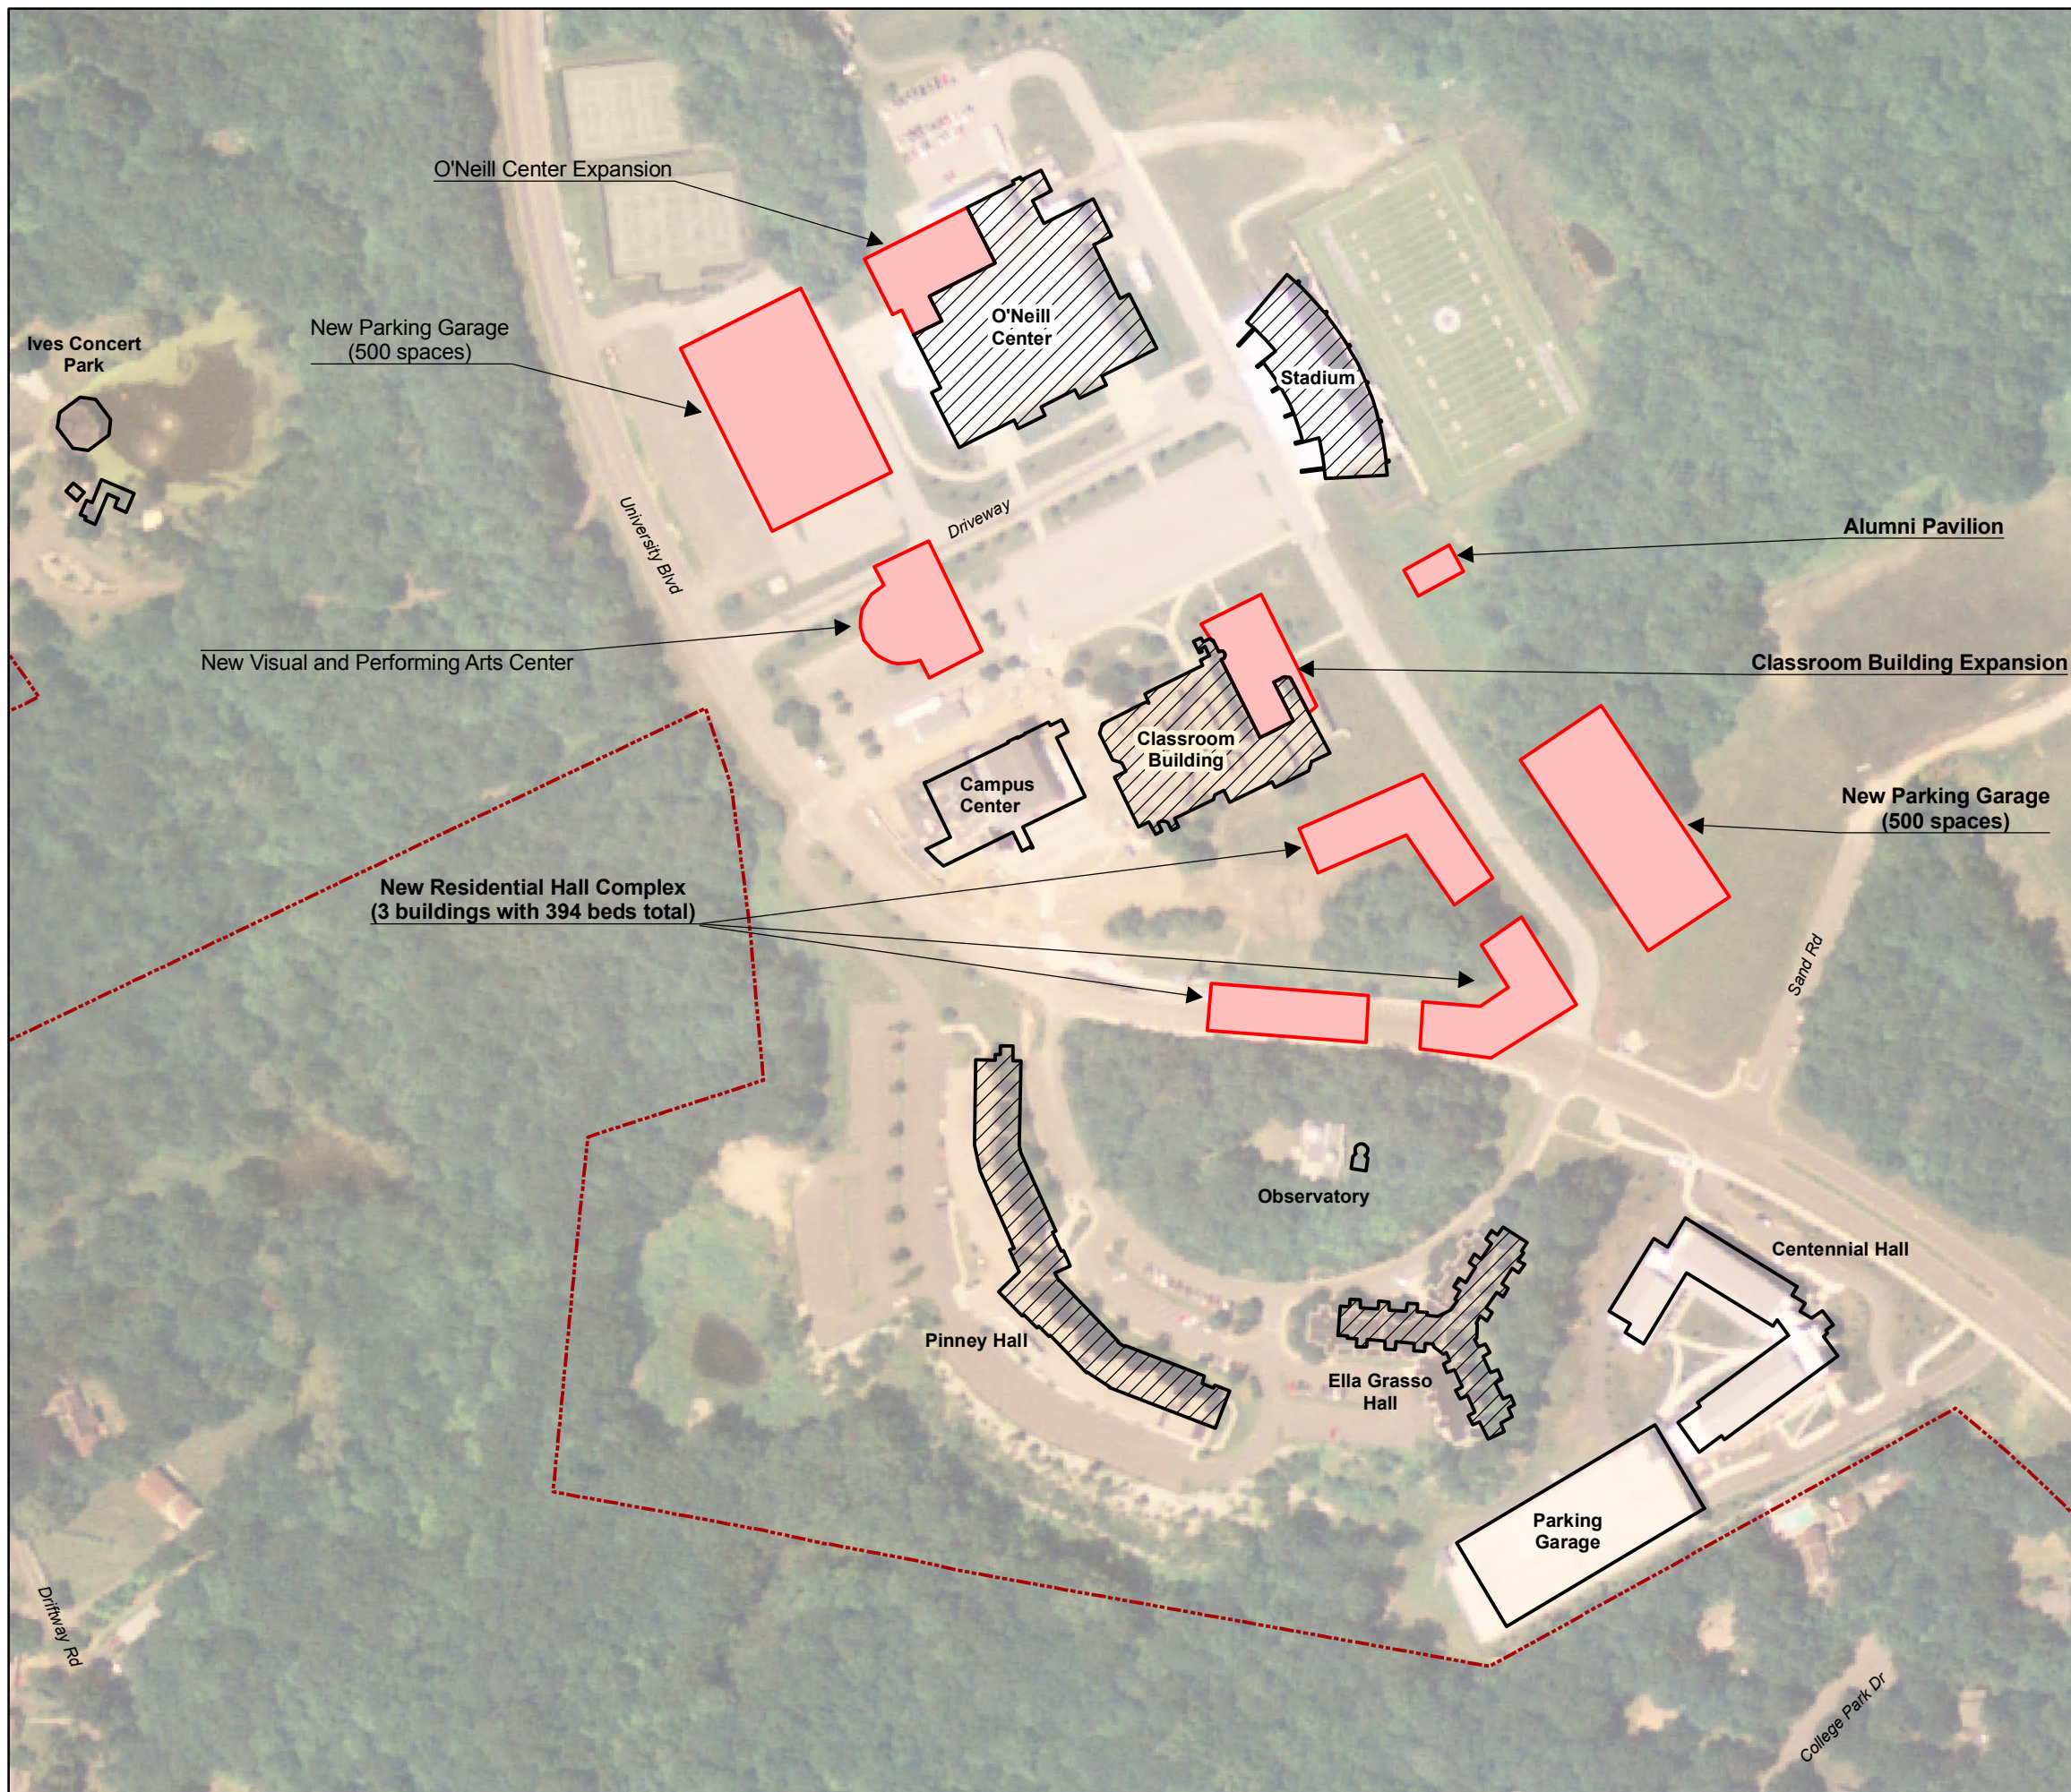

WCSU 2007 Master Plan Westside Campus Proposed Development

Legend

-  WCSU Westside Campus
-  Existing Buildings
-  2007 Master Plan New Buildings
-  2007 Master Plan Renovations