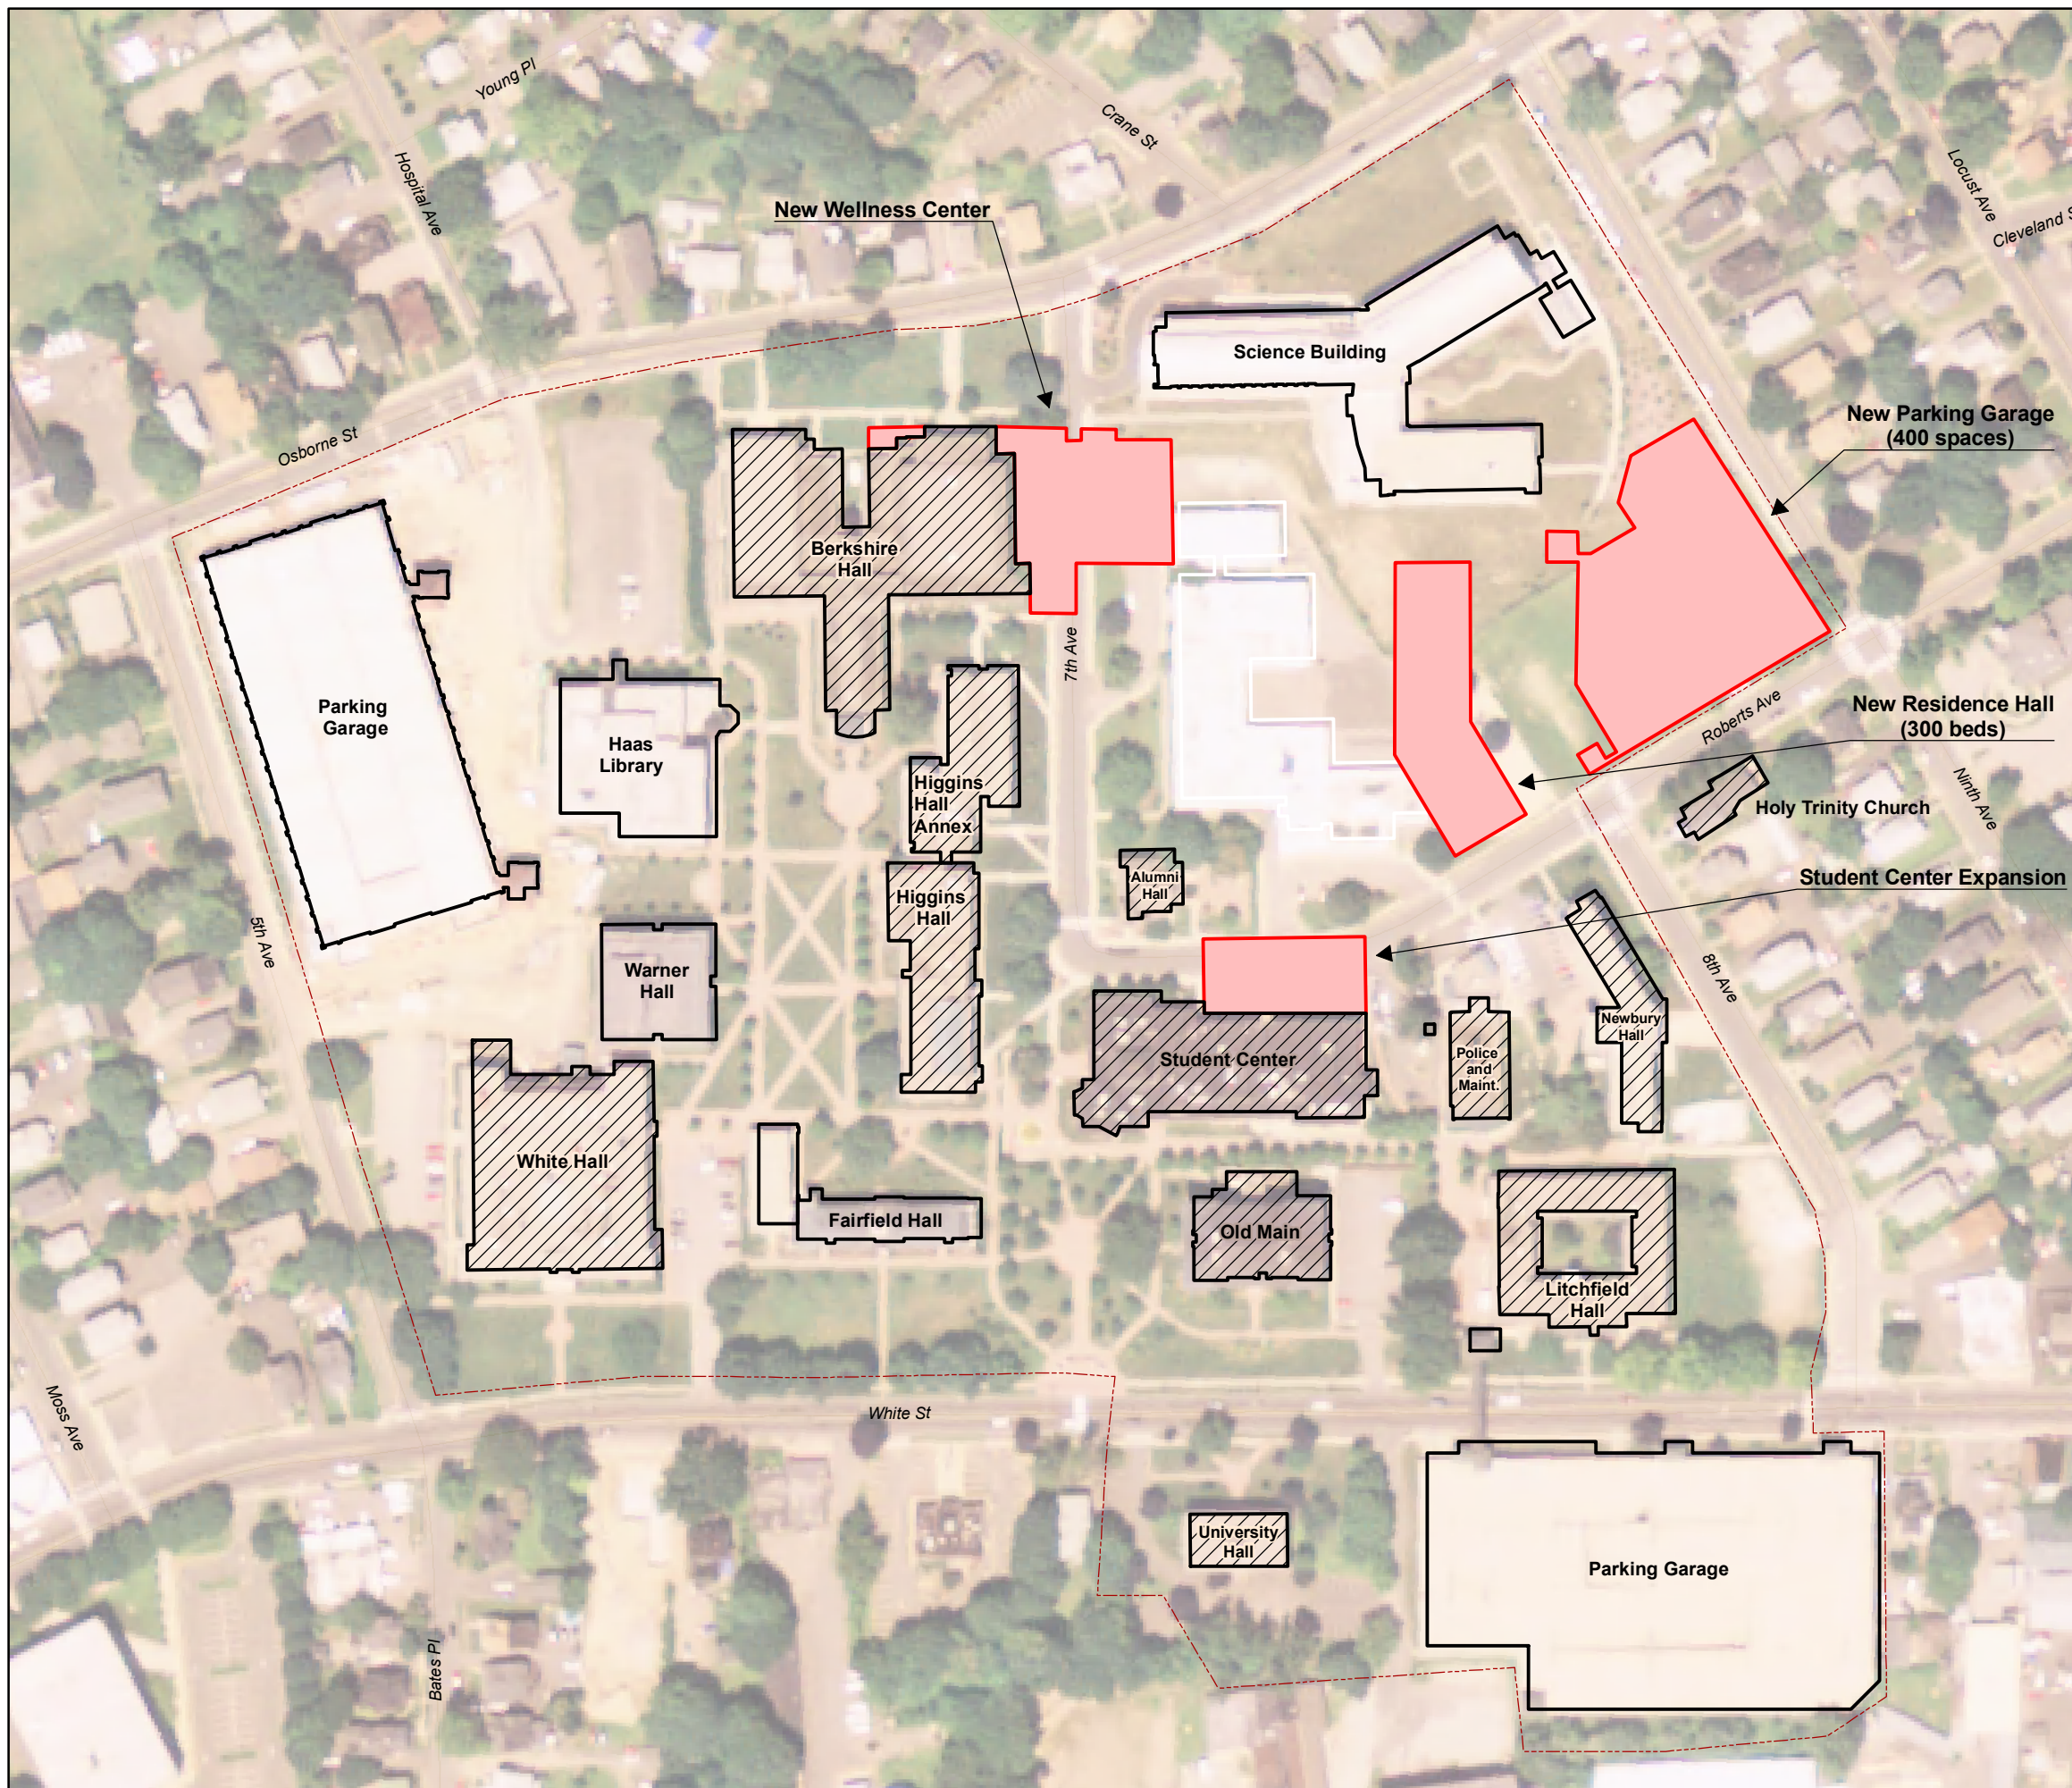

WCSU 2007 Master Plan Midtown Campus Proposed Development

Legend

-  WCSU Midtown Campus
-  Existing Buildings
-  2007 Master Plan New Buildings
-  2007 Master Plan Renovations

NAIP Aerial 2006