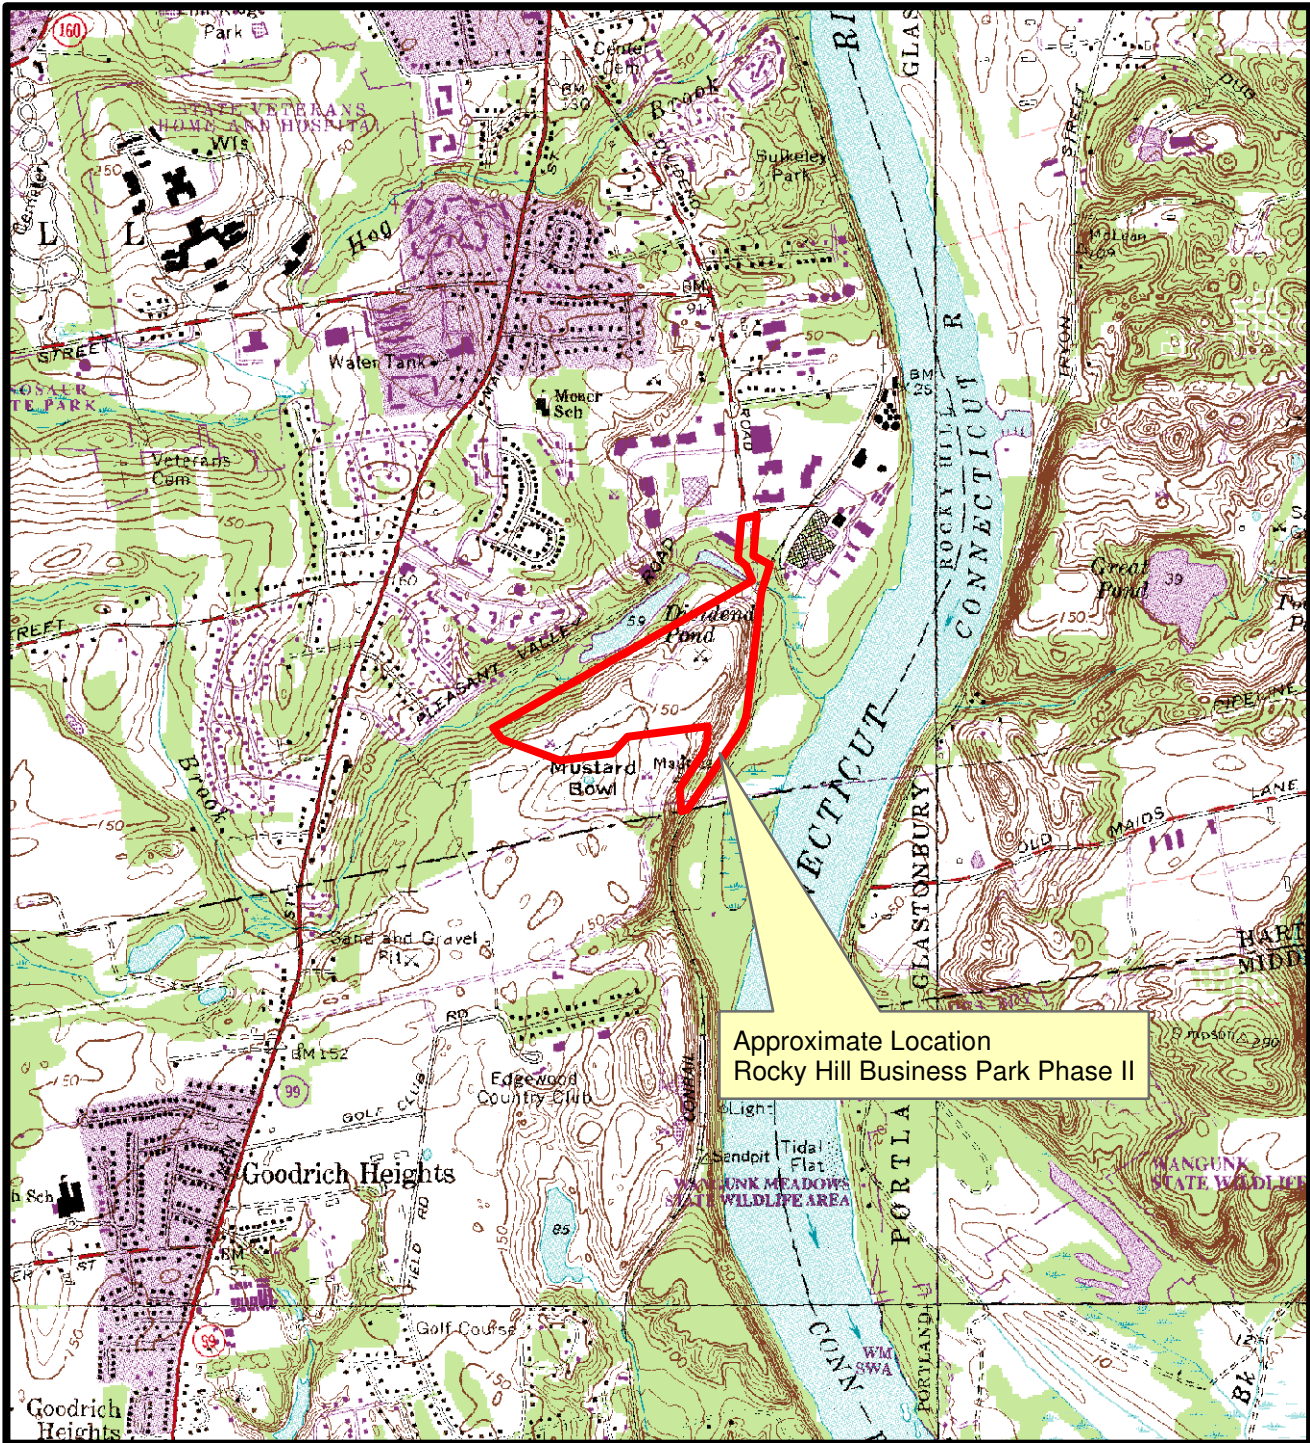

## R13 Old Forge Road, Rocky Hill, CT

### U.S.G.S. Quadrangle Map

Approximate Location  
Rocky Hill Business Park Phase II

0 38760 1,520 Feet

Legend