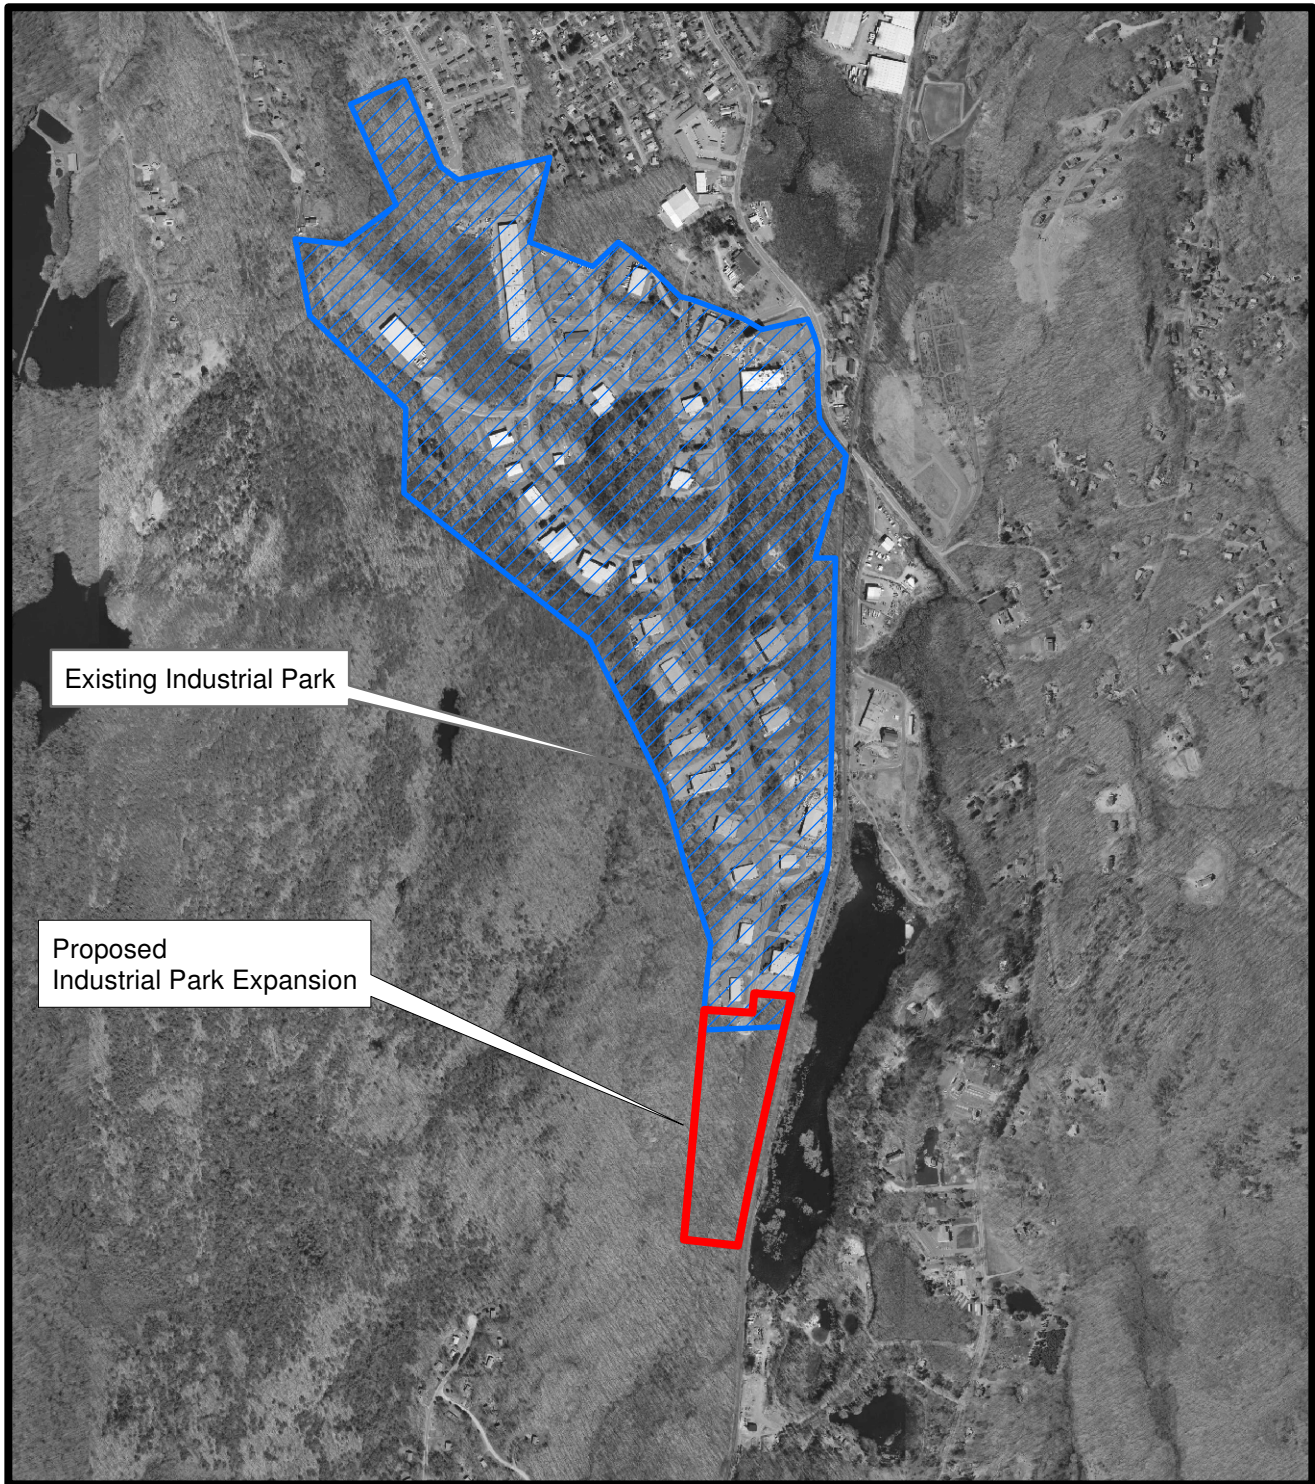

Revised Francis J. Clarke Industrial Park Expansion Trowbridge Drive, Bethel, CT Location Map

0 625 1,250 2,500 Feet