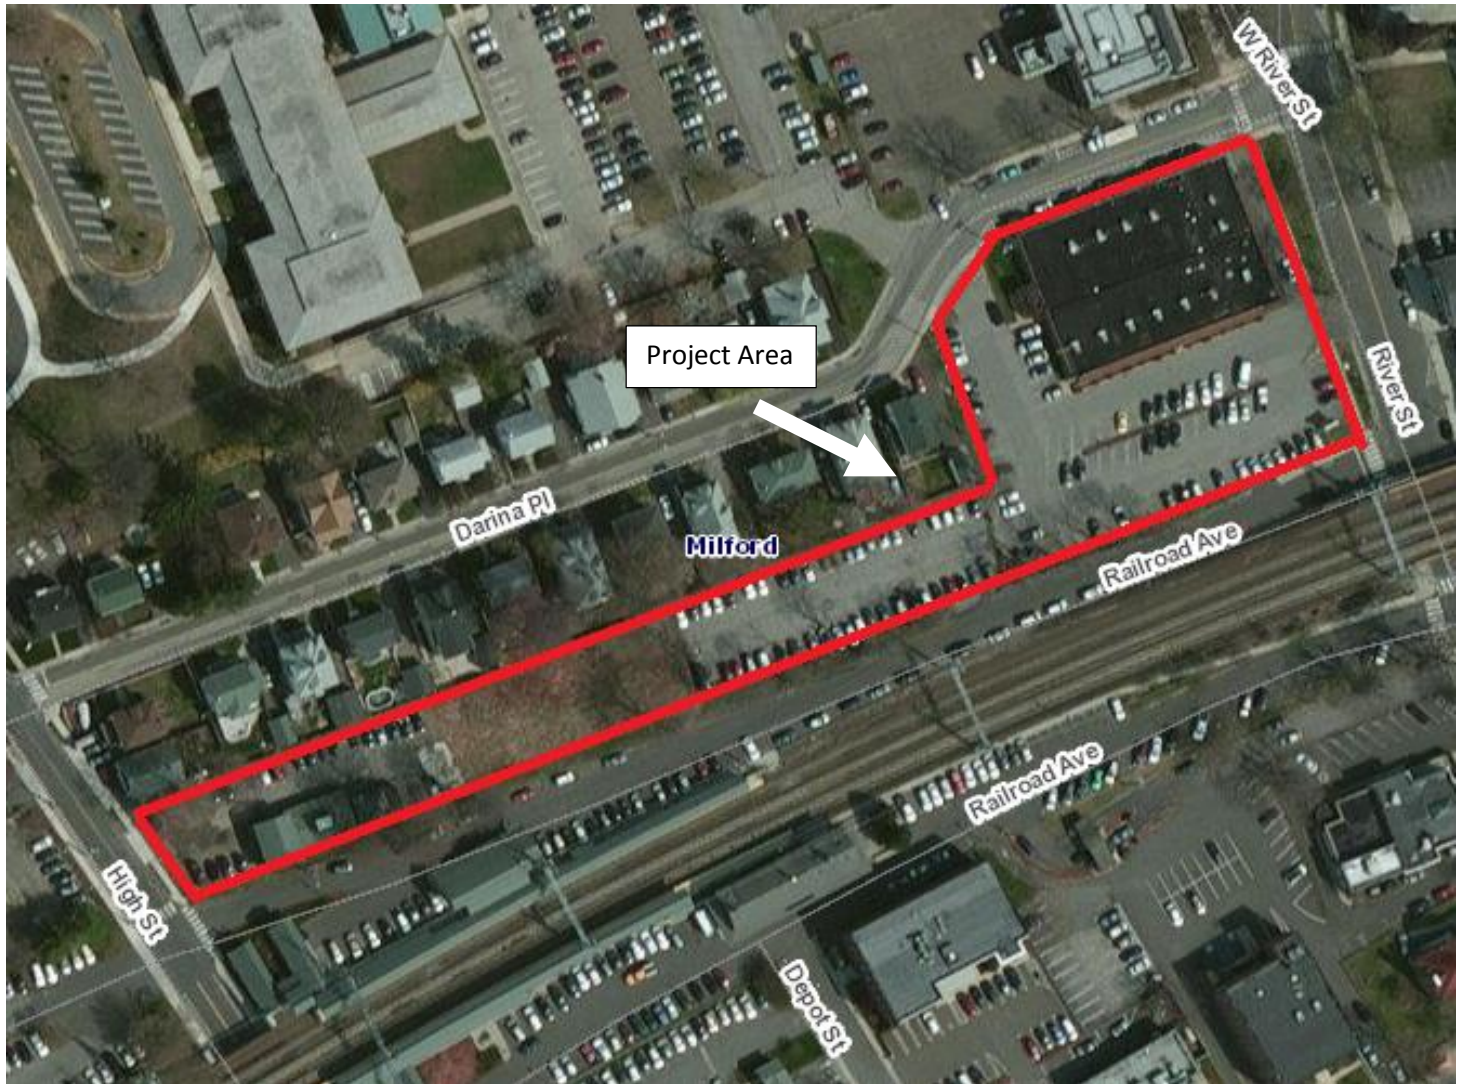

Office of Policy and Management  
Land Acquisition Project – Milford, CT  
Location Map

Project Area Includes: 145 High Street, 0 Railroad Avenue, 0 River Street, and 44-64 River Street