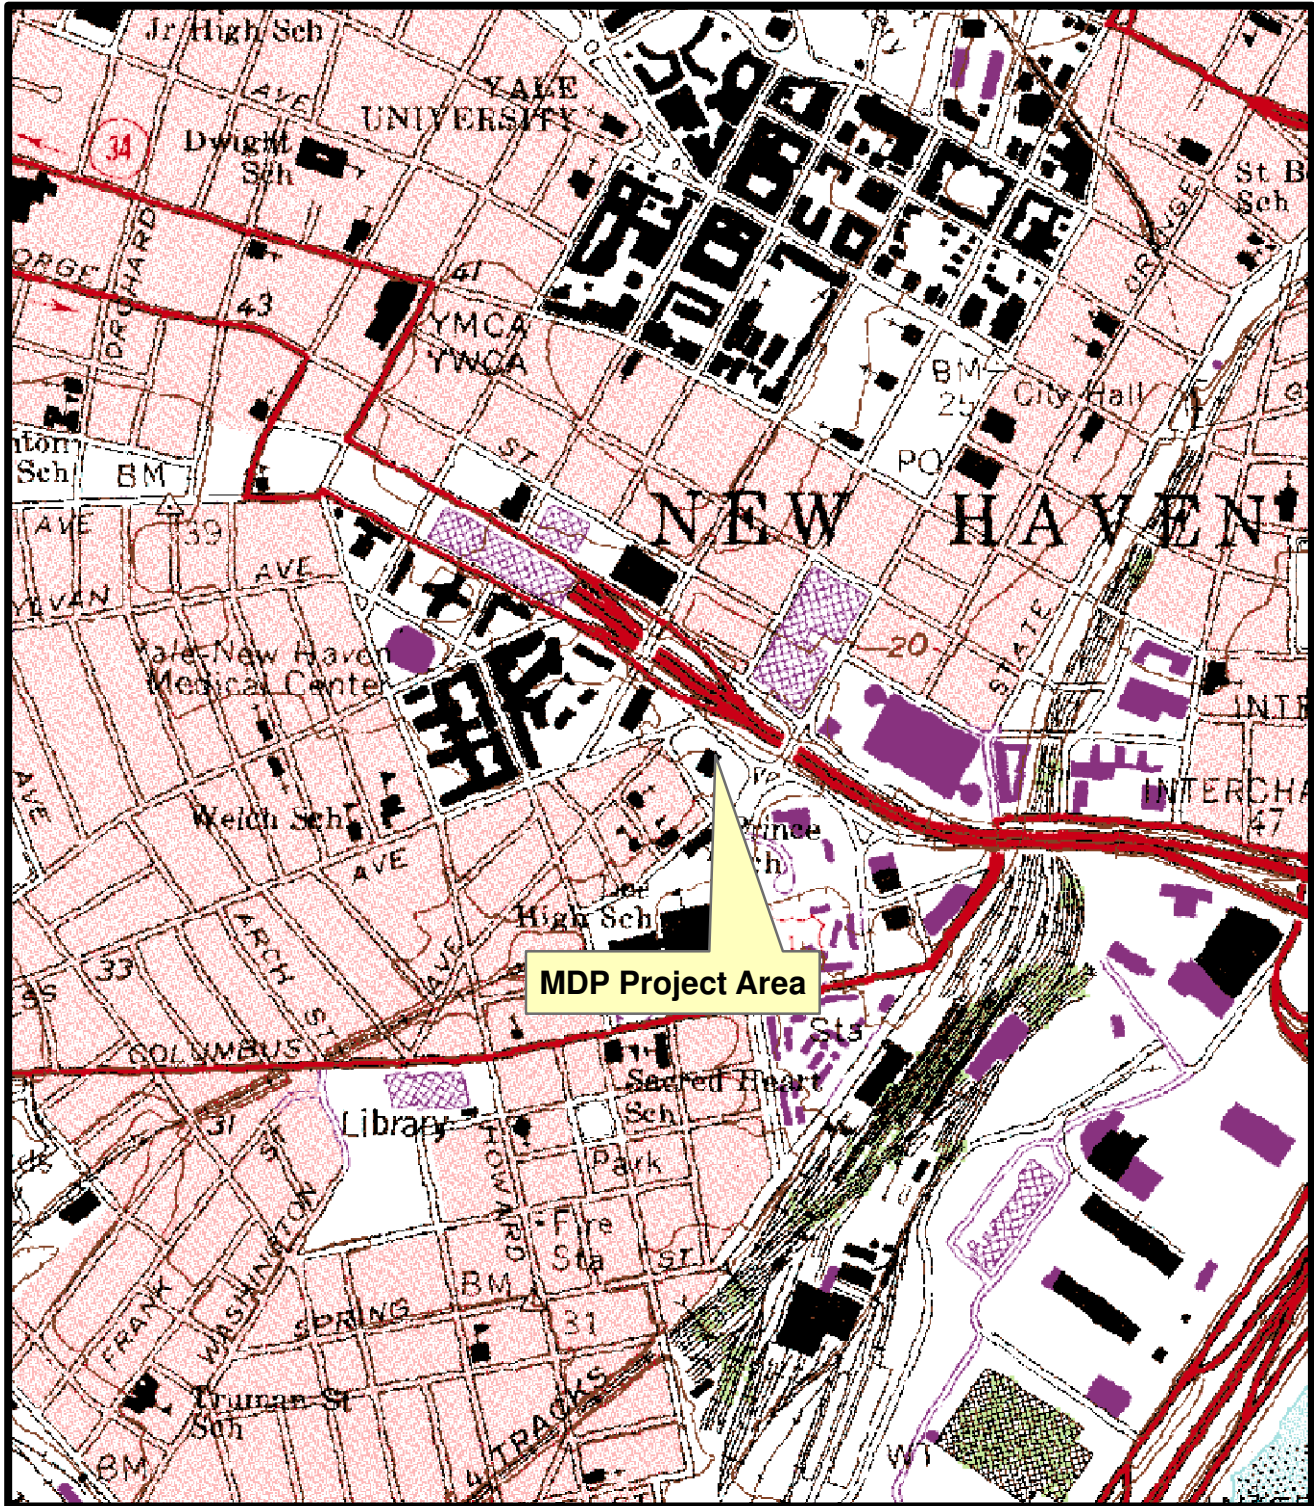

DECD HUD Challenge Grant
Hill to Downtown MDP - New Haven, CT
Map No. 1 - Location Map

0 500 1,000 2,000 Feet