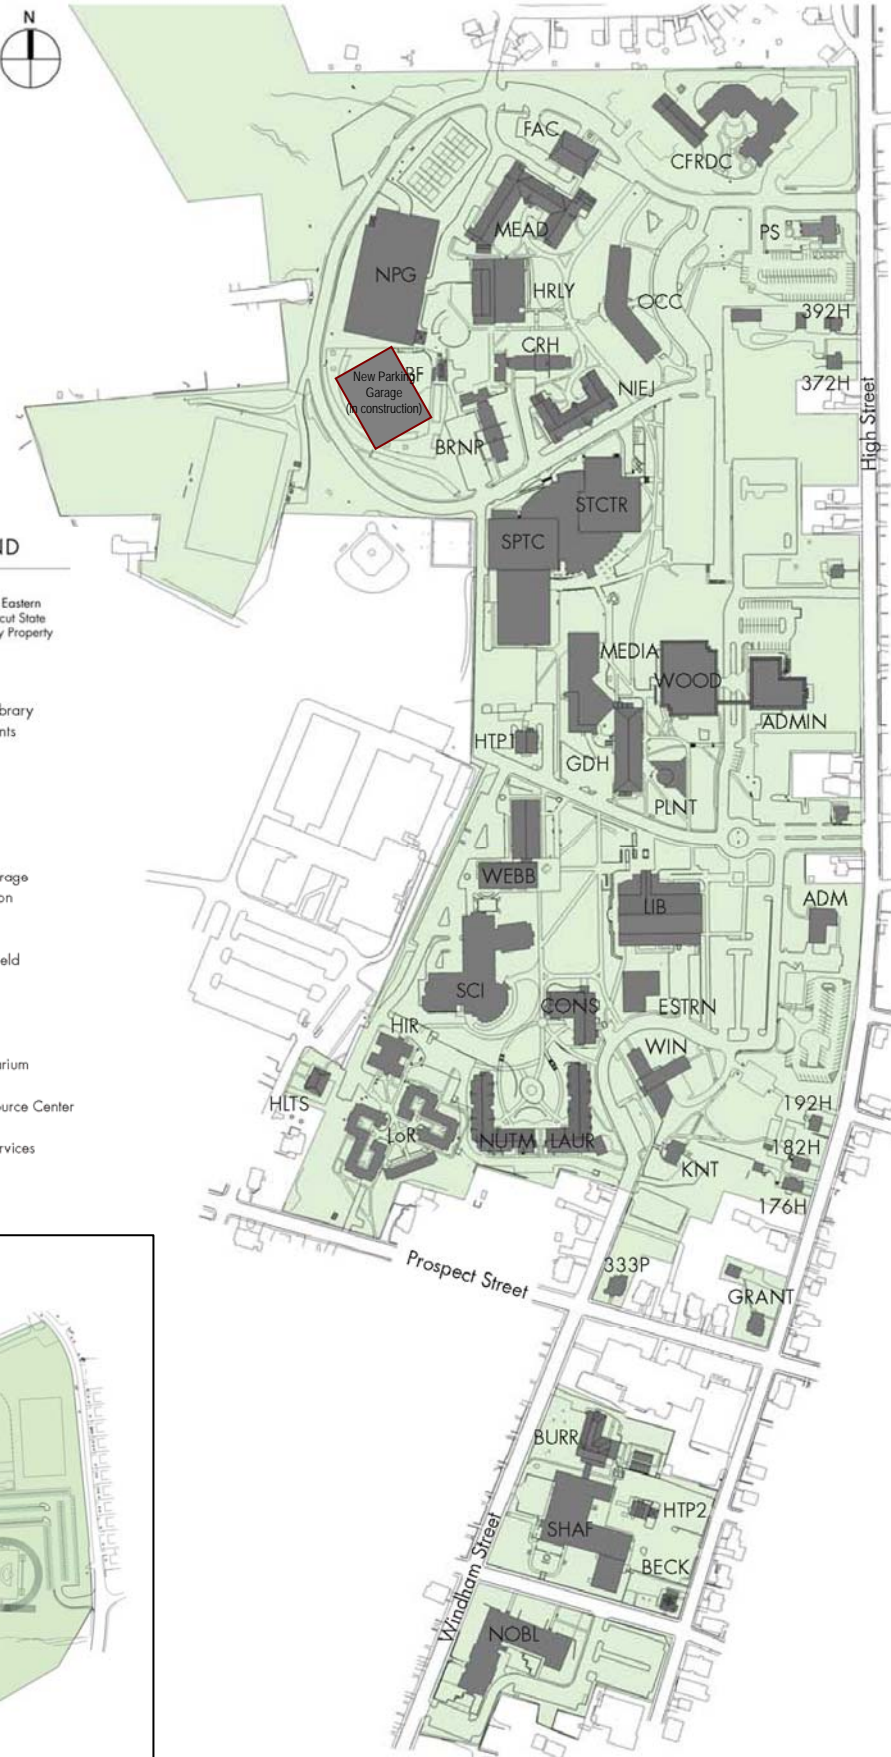

## LEGEND

 Extent of Eastern Connecticut State University Property

176H	176 High Street	LAUR	Laurel Hall
182H	182 High Street	LIB	J. Eugene Smith Library
192H	192 High Street	LoR	Low Rise Apartments
333P	333 Prospect Street	MEAD	Mead Hall
372H	372 High Street	MEDIA	Media Building
392H	392 High Street	NIEJ	Niejadlik Hall
ADMIN	Administration Building	NOBL	Noble Hall
ADM	Admissions Building	NUTM	Nutmeg Hall
BBC	Baseball Field	OCC	Occum Hall
BECK	Beckert Hall	NPG	North Parking Garage
BRNP	Burnap Hall	PS	Future Police Station
BURR	Burr Hall	SHAF	Shafer Hall
CONS	Constitution Hall	SCI	Science Building
CRH	Crandall Hall	SBF	Spector Softball Field
ESTRN	Eastern Hall	SPTC	Sports Center
FAC	Facilities Management and Planning	STCTR	Student Center
GDH	Goddard Hall	TRK	Track
GRANT	Grant House	WEBB	Webb Hall
HLTS	Health Services	PLNT	Wickware Planetarium
HTP1	Heating Plant, North	CFRDC	Child & Family Development Resource Center
HTP2	Heating Plant, South	WIN	Winthrop Hall
HIR	High Rise Apartments	WOOD	Wood Support Services Center
HRLY	Hurley Hall/Dining Services		
KNT	Knight House- Interfaith Center		

## Mansfield Campus