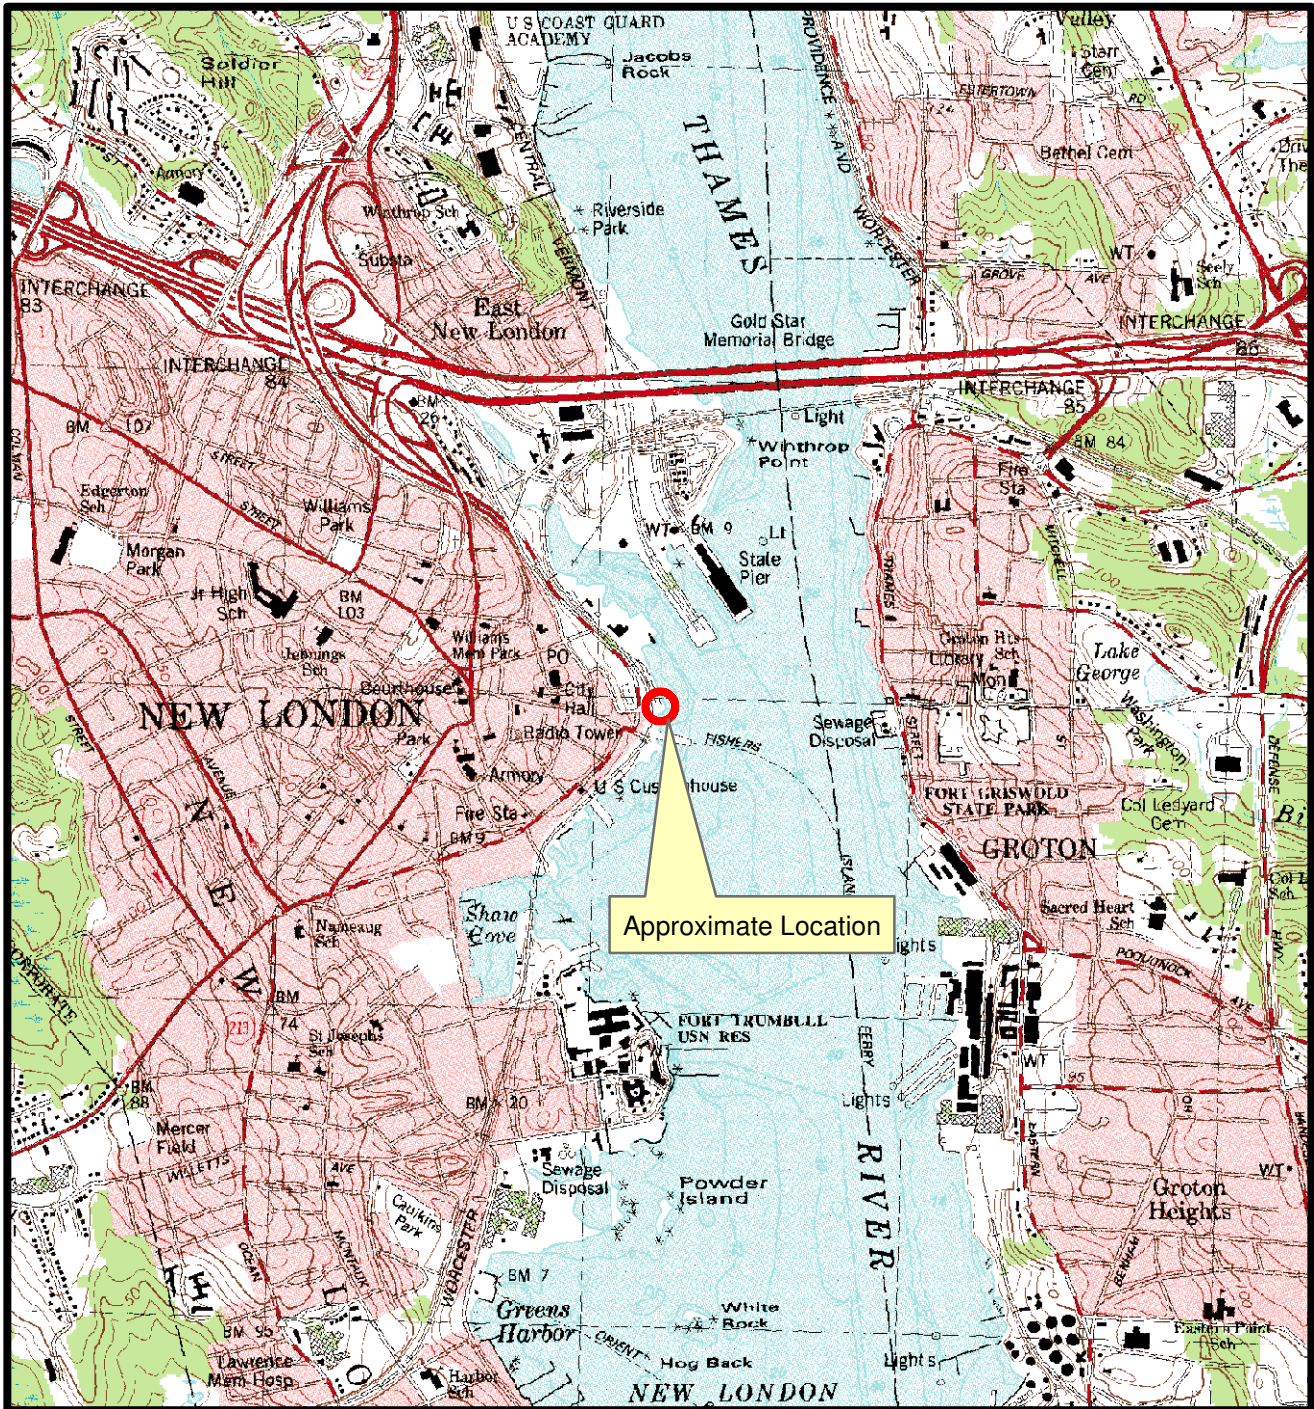

National U.S. Coast Guard Museum Waterfront Park, New London, CT Location Map

0 1,000 2,000 4,000 Feet