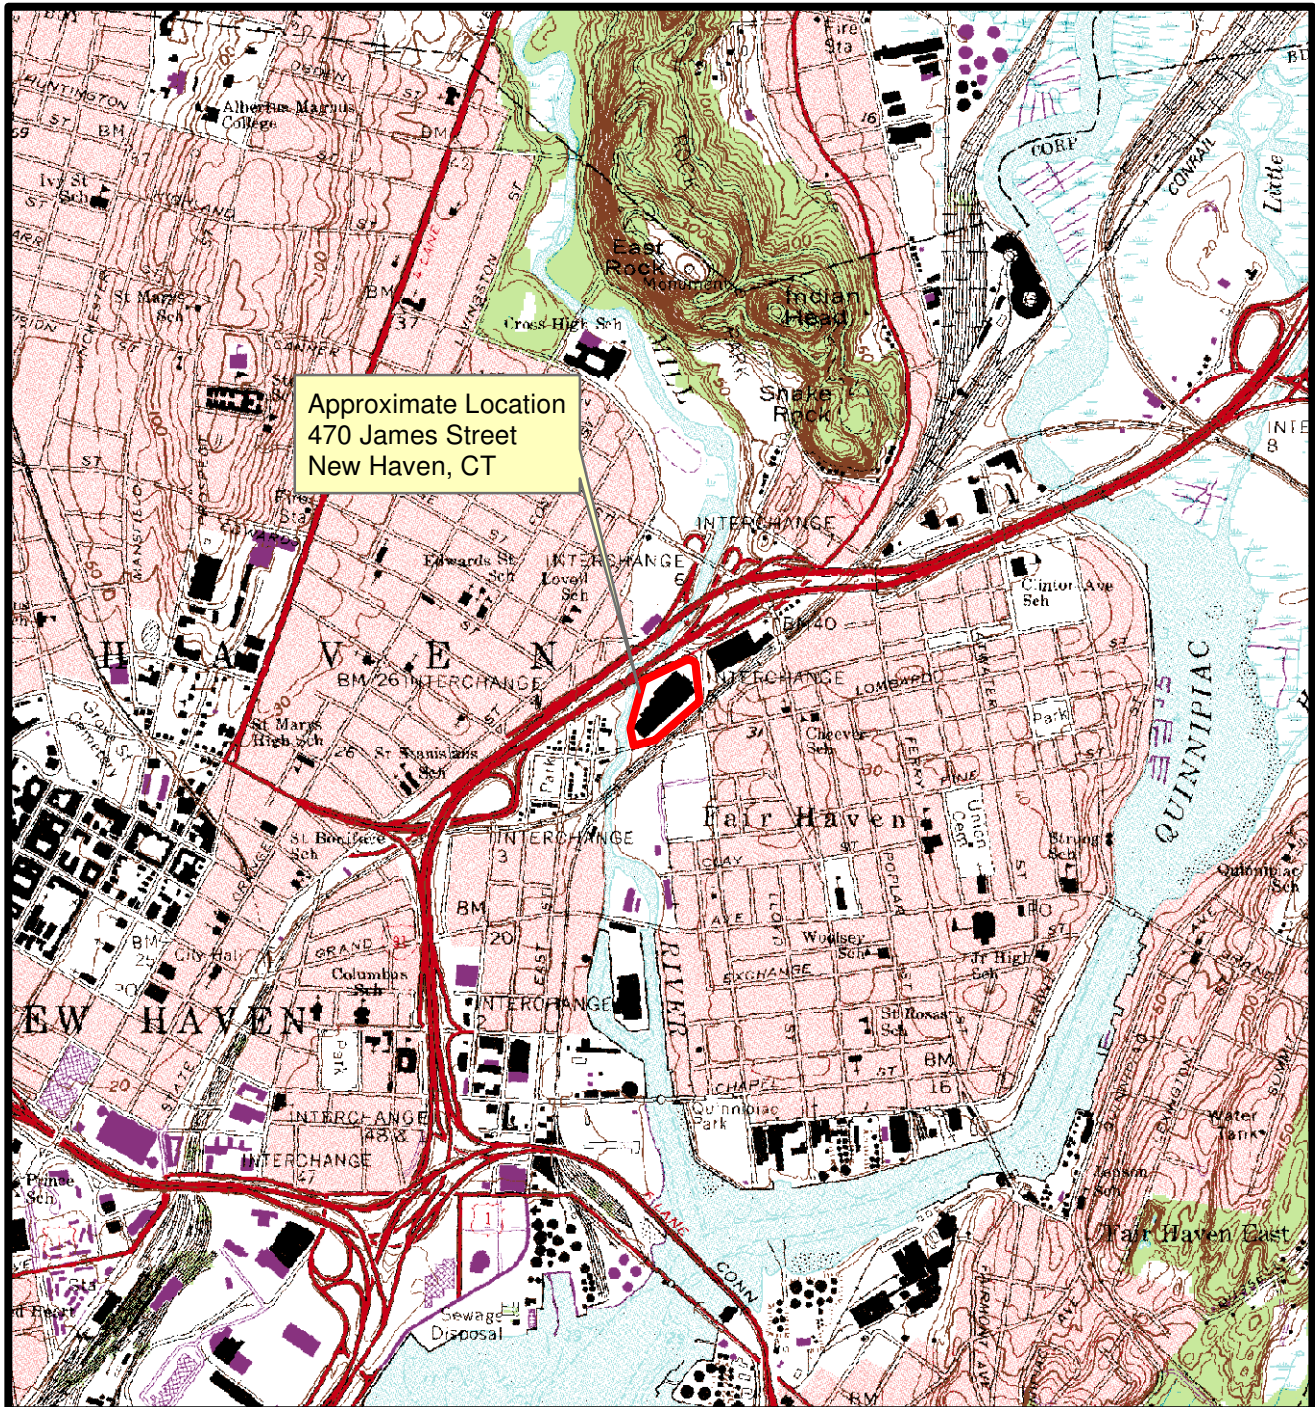

470 James Street New Haven, CT Location Map

0 1,000 2,000 4,000 Feet