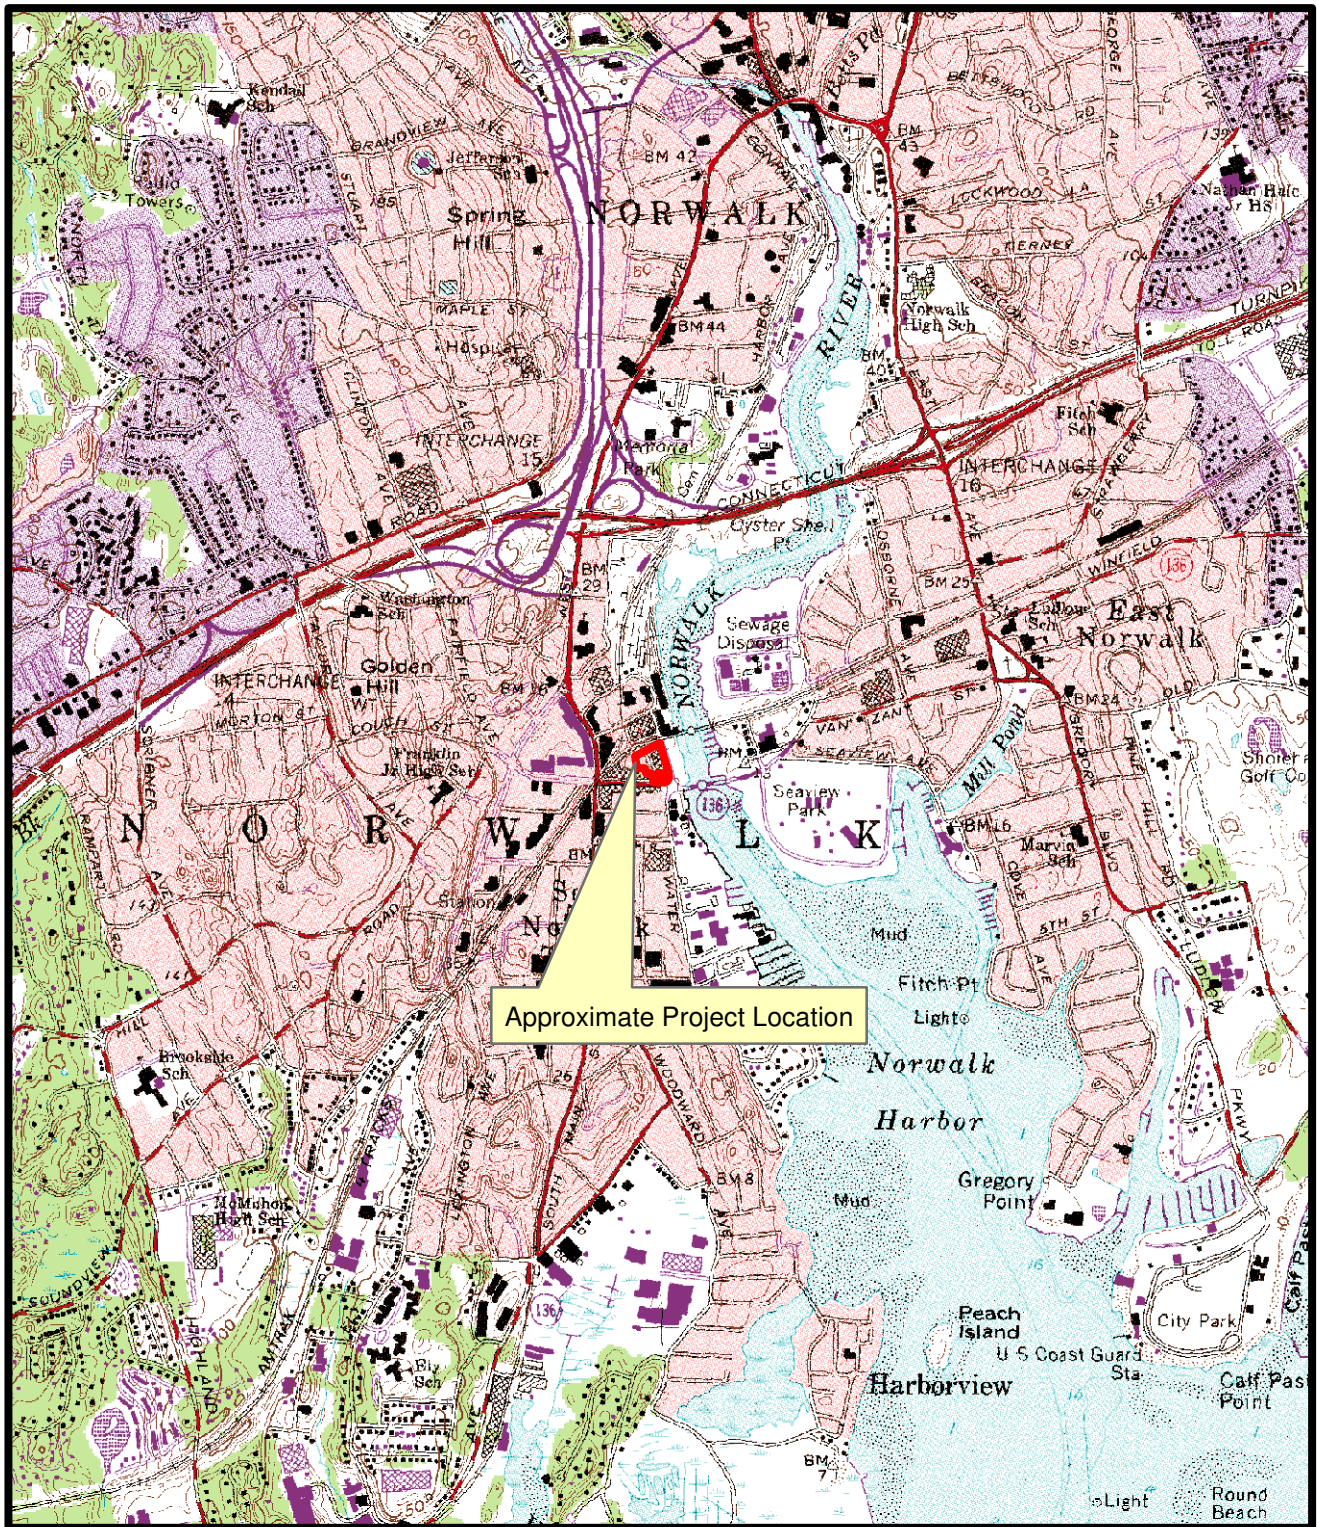

20 North Water Street, Norwalk, CT U.S.G.S. Quadrangle Map

0 700 1,400 2,800 Feet