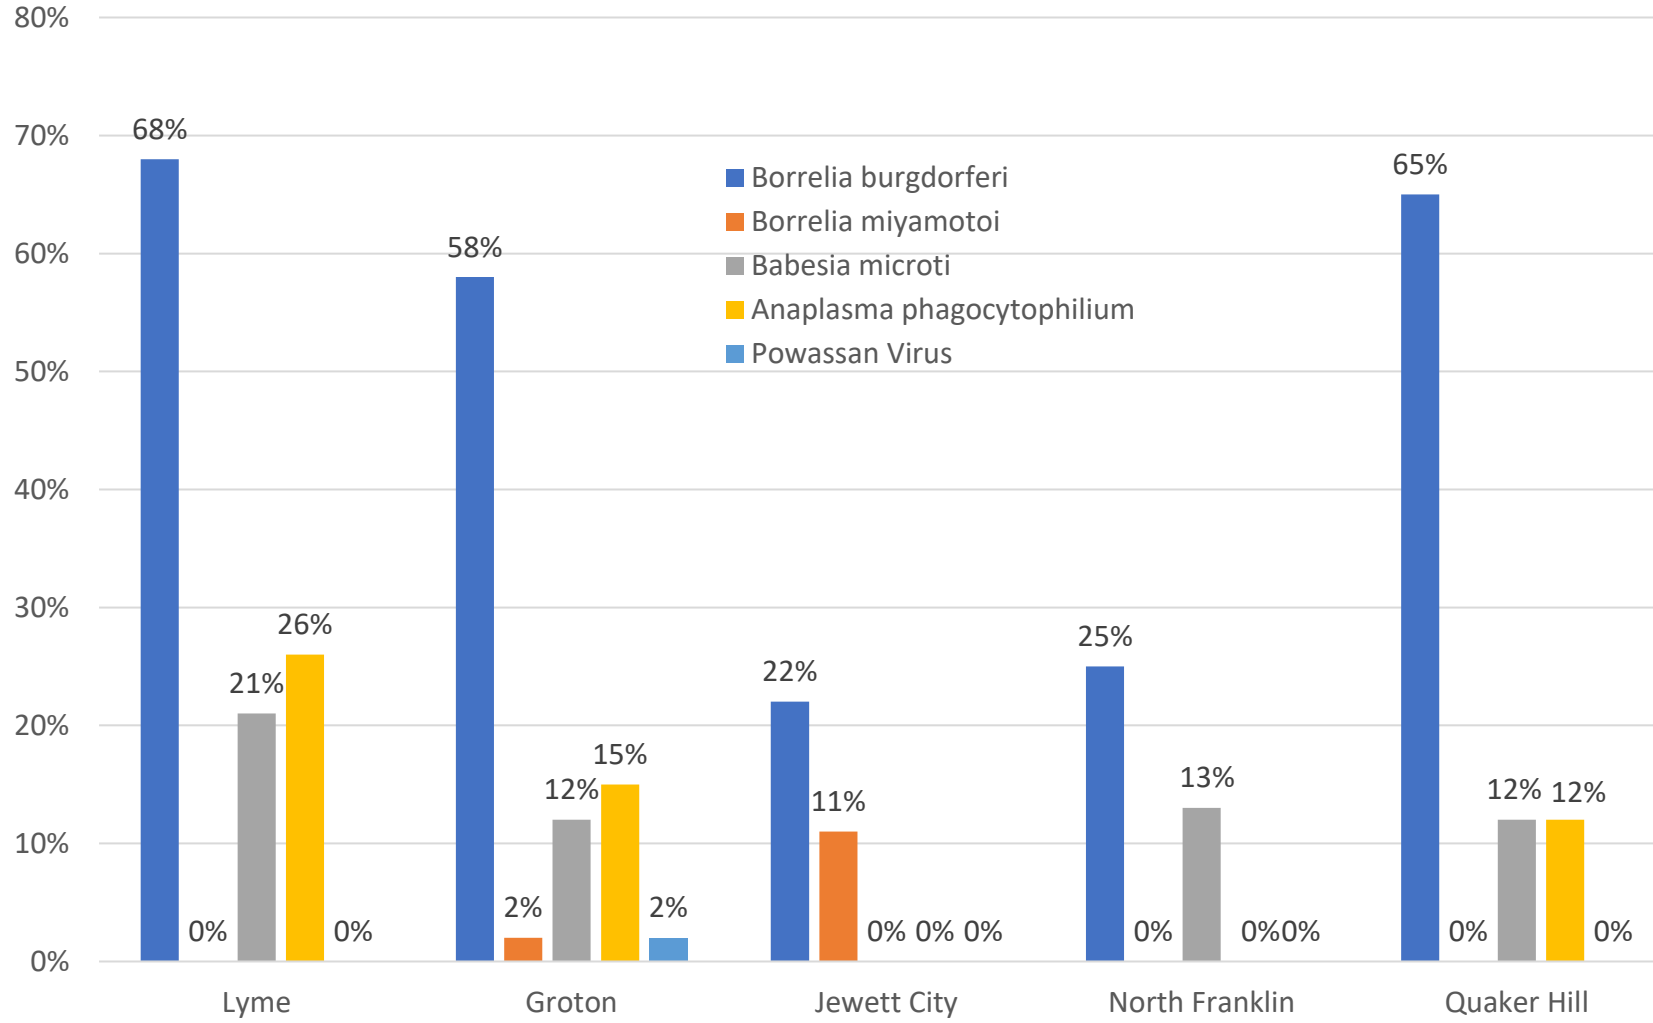

# 2023 Adult female *Ixodes scapularis* Infection Rates

New London County Sampling Sites

# 2023 Nymphal *Ixodes scapularis* Infection Rates