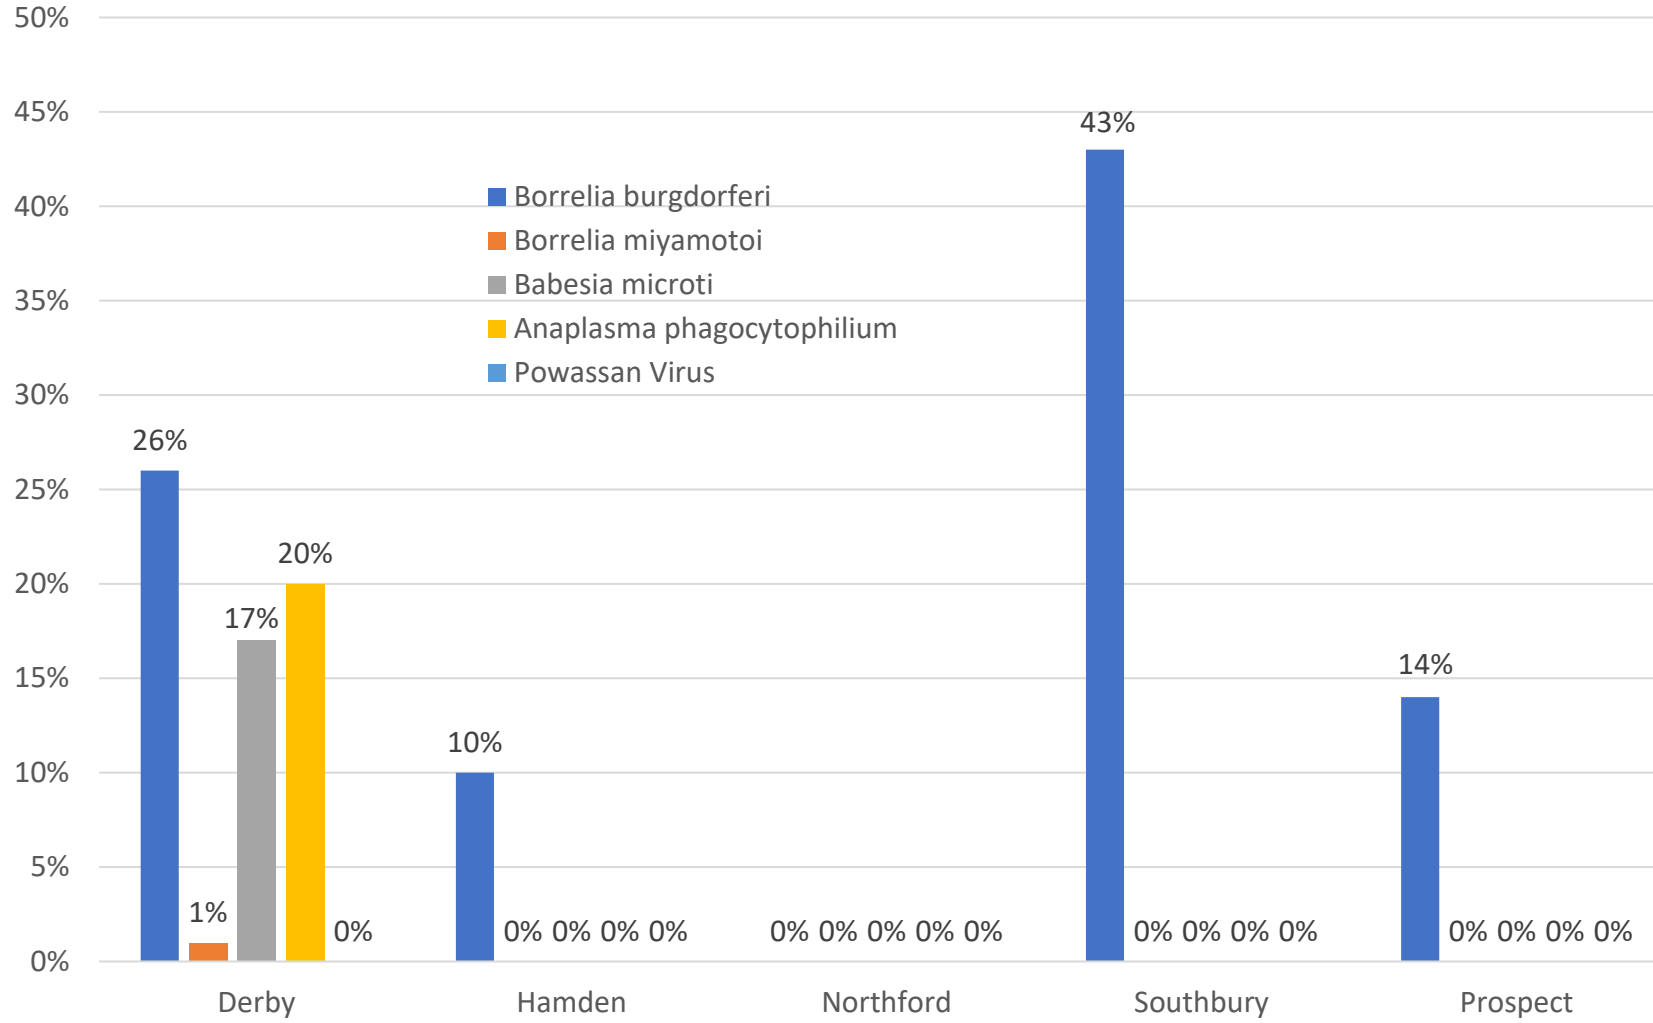

2023 Adult female *Ixodes scapularis* Infection Rates

New Haven County Sampling Sites

2023 Nymphal *Ixodes scapularis* Infection Rates

New Haven County Sampling Sites