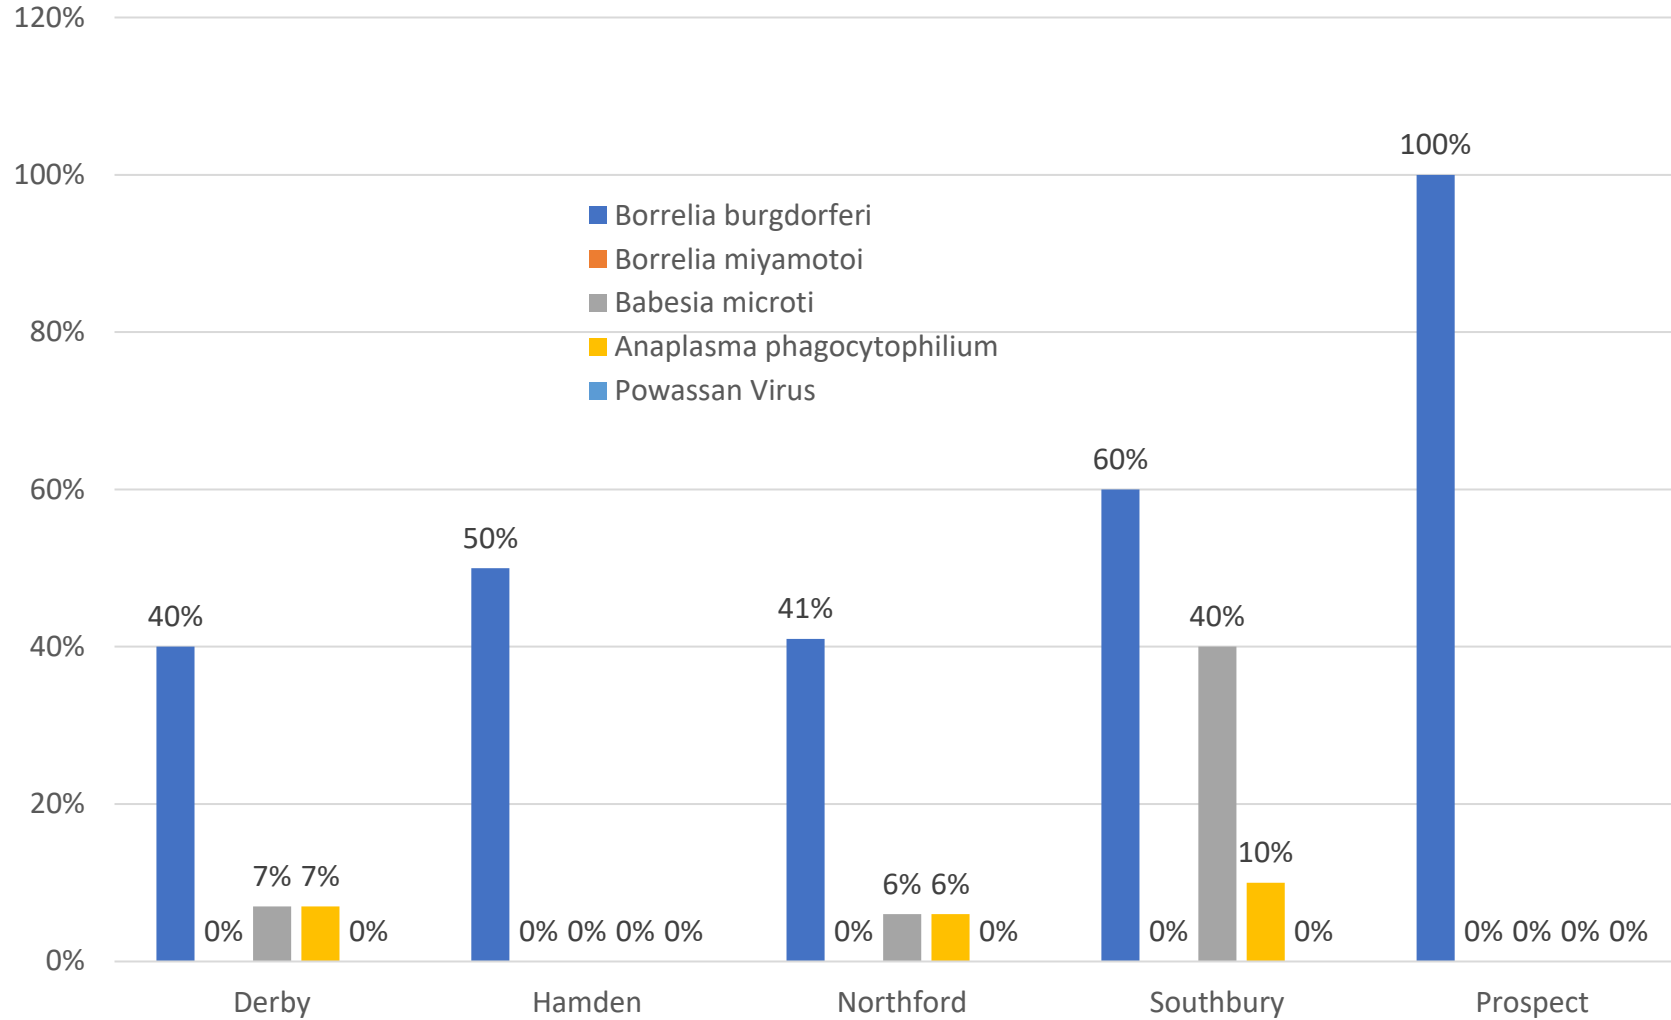

2023 Adult female *Ixodes scapularis* Infection Rates

New Haven County Sampling Sites

2023 Nymphal *Ixodes scapularis* Infection Rates

New Haven County Sampling Sites