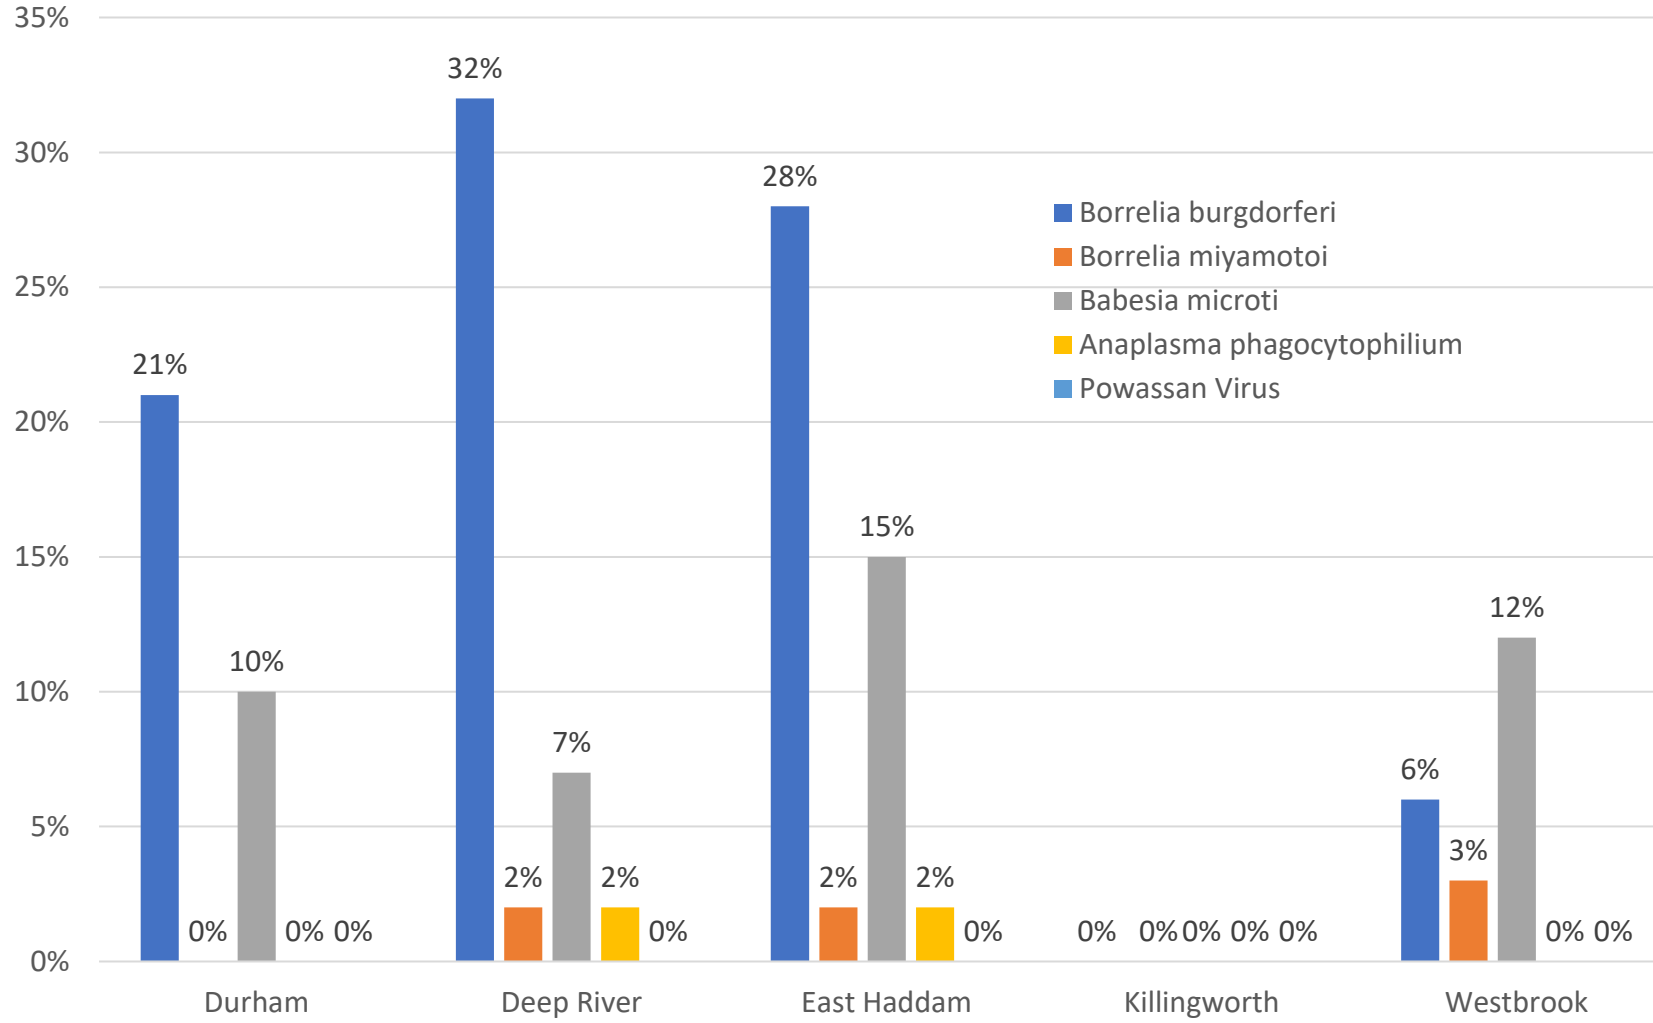

2023 Adult female *Ixodes scapularis* Infection Rates

Middlesex County Sampling Sites

2023 Nymphal *Ixodes scapularis* Infection Rates

Middlesex County Sampling Sites