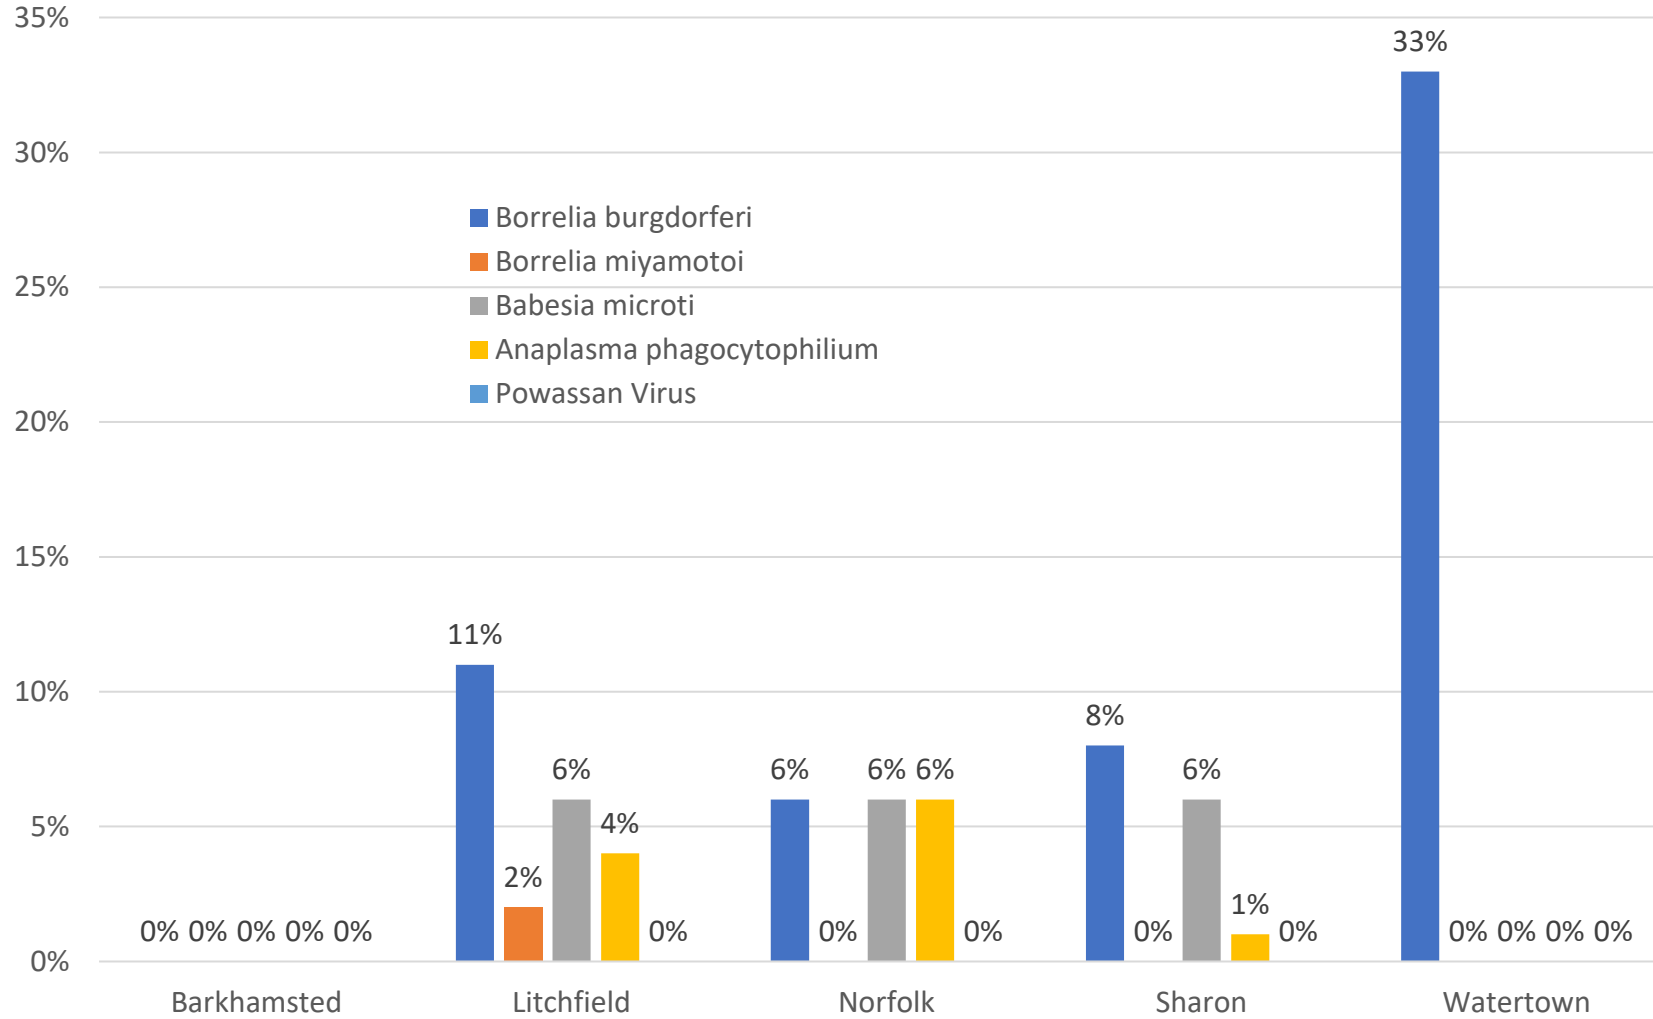

# 2023 Adult female *Ixodes scapularis* Infection Rates

Litchfield County Sampling Sites

# 2023 Nymphal *Ixodes scapularis* Infection Rates

Litchfield County Sampling Sites