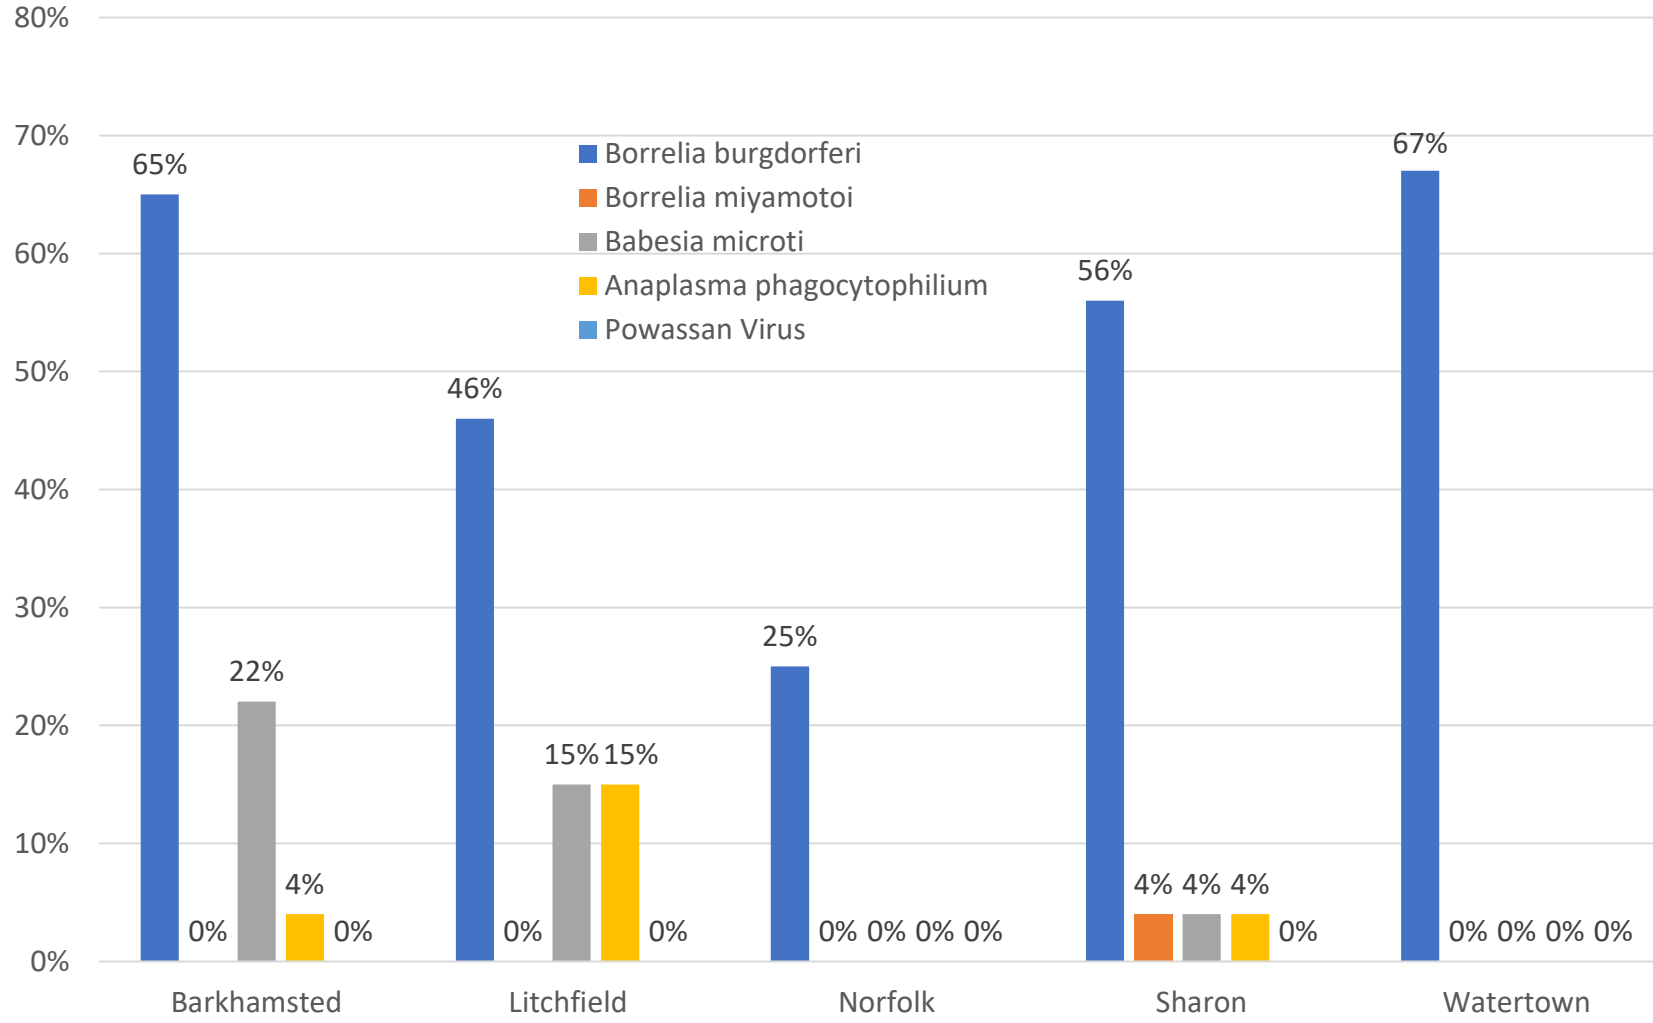

# 2023 Adult female *Ixodes scapularis* Infection Rates

Litchfield County Sampling Sites

# 2023 Nymphal *Ixodes scapularis* Infection Rates

Litchfield County Sampling Sites