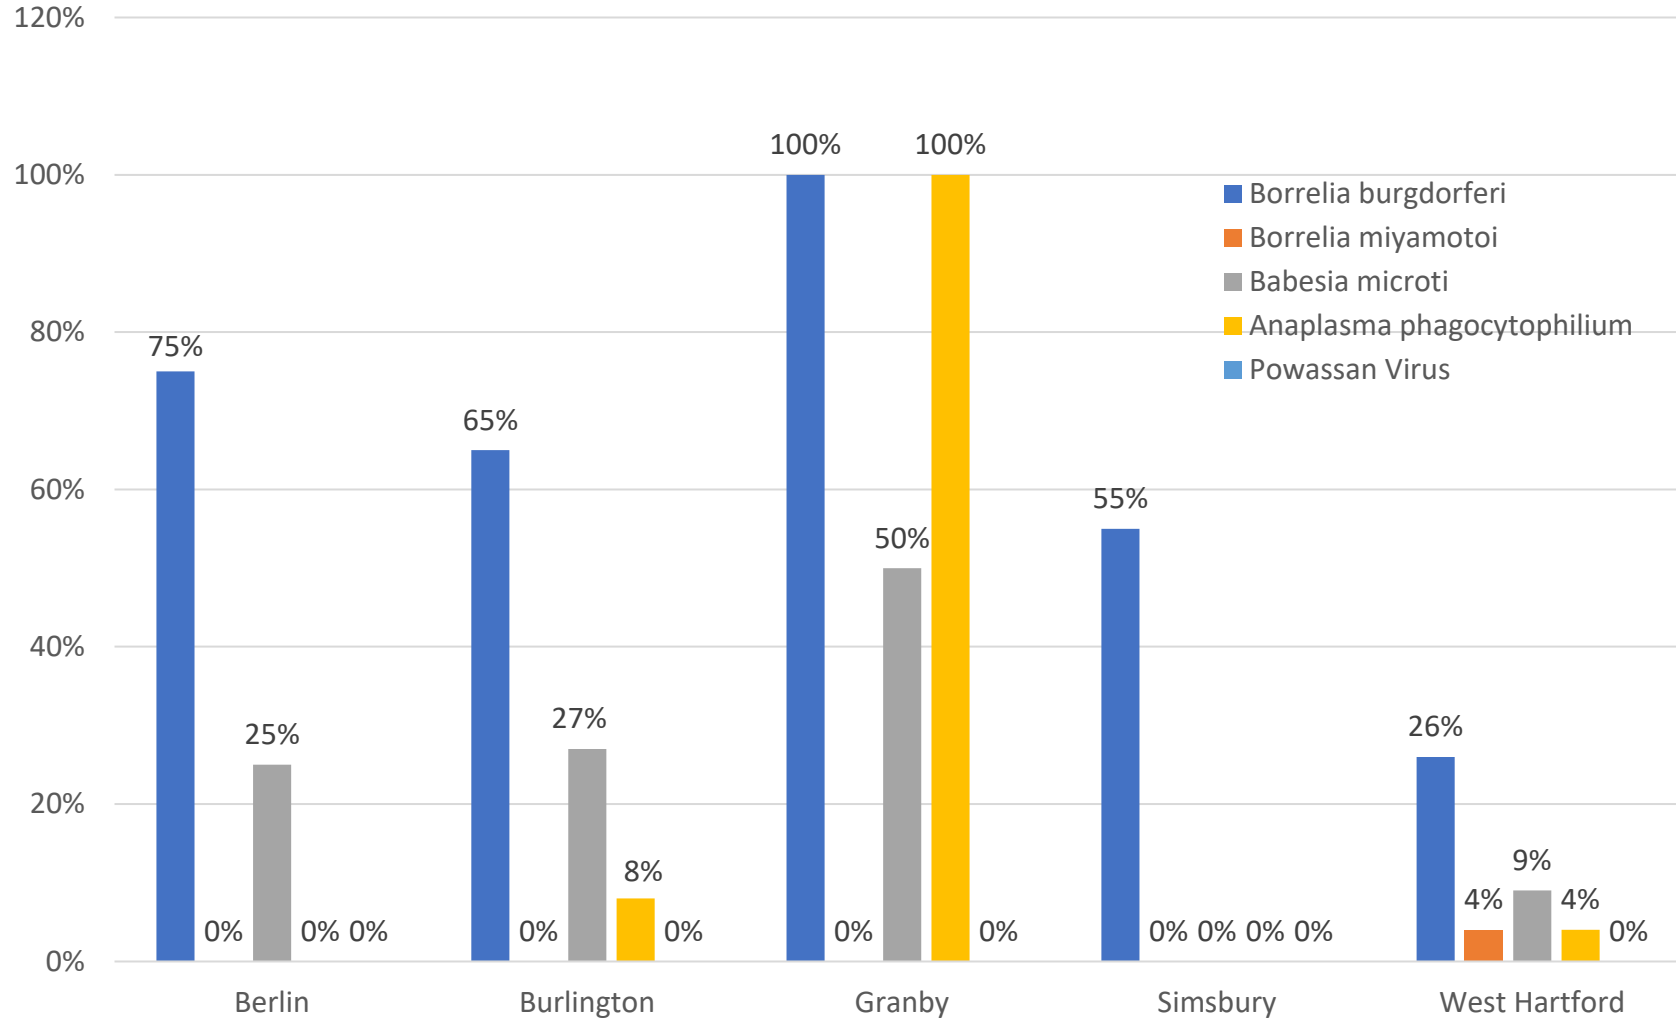

# 2023 Adult female *Ixodes scapularis* Infection Rates

Hartford County Sampling Sites

# 2023 Nymphal *Ixodes scapularis* Infection Rates

Hartford County Sampling Sites