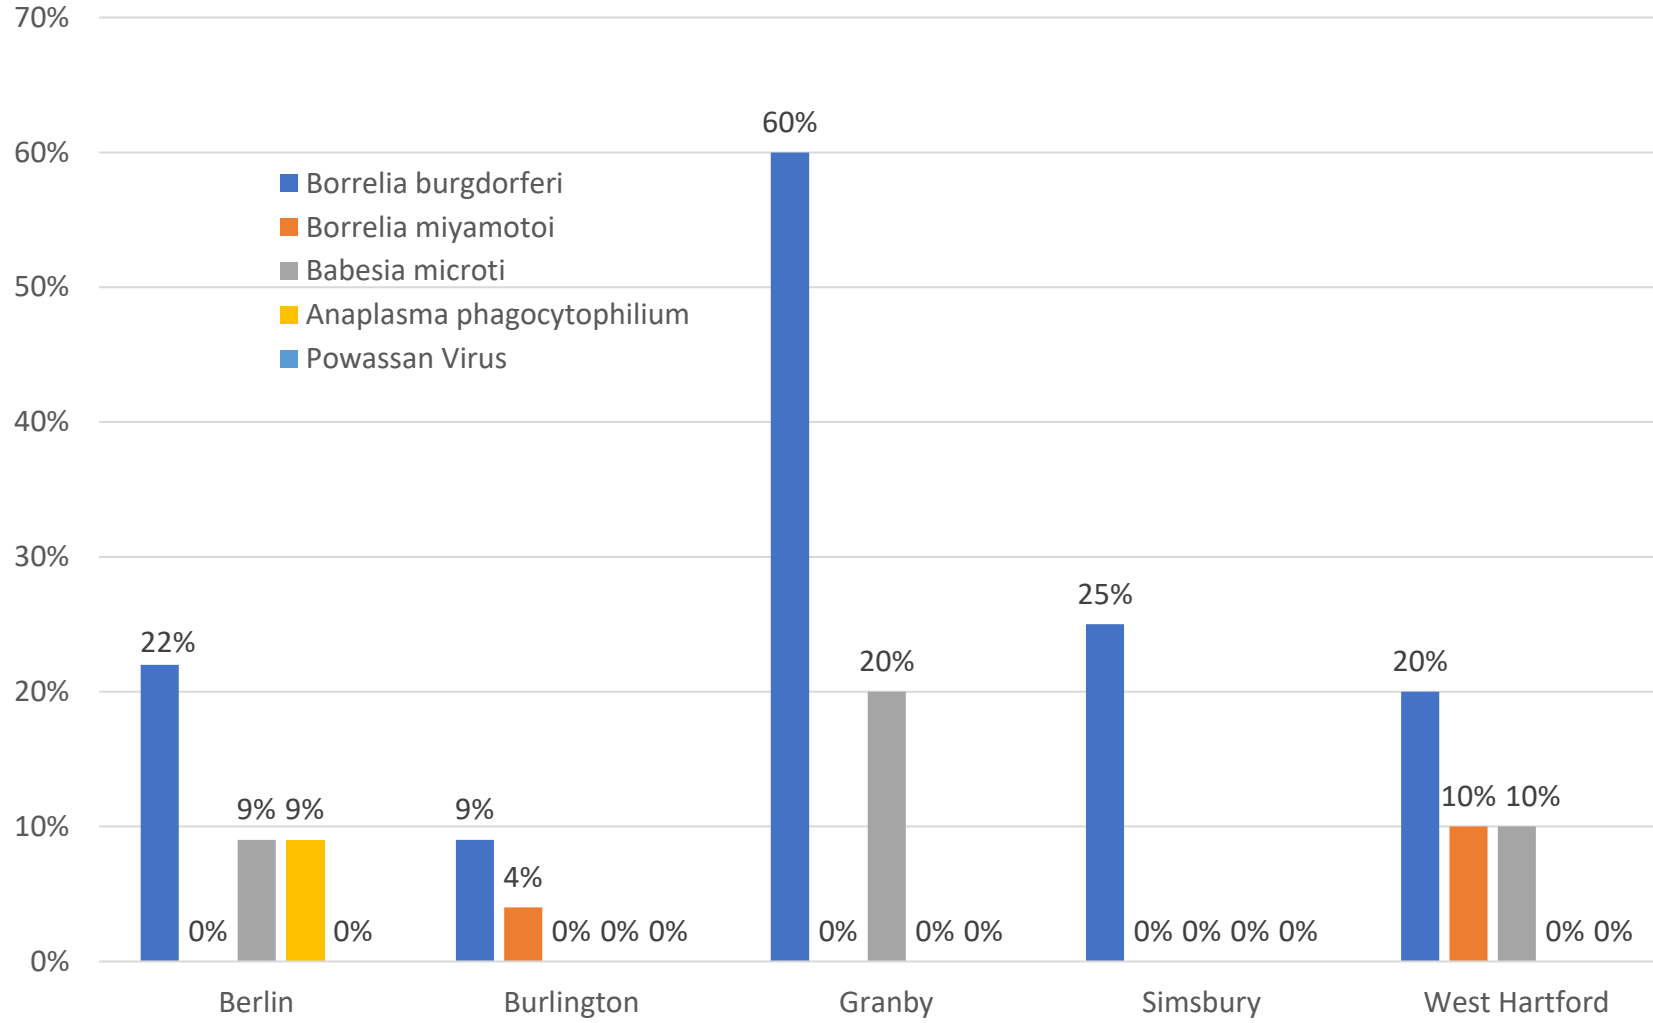

# 2023 Adult female *Ixodes scapularis* Infection Rates

Hartford County Sampling Sites

# 2023 Nymphal *Ixodes scapularis* Infection Rates

Hartford County Sampling Sites