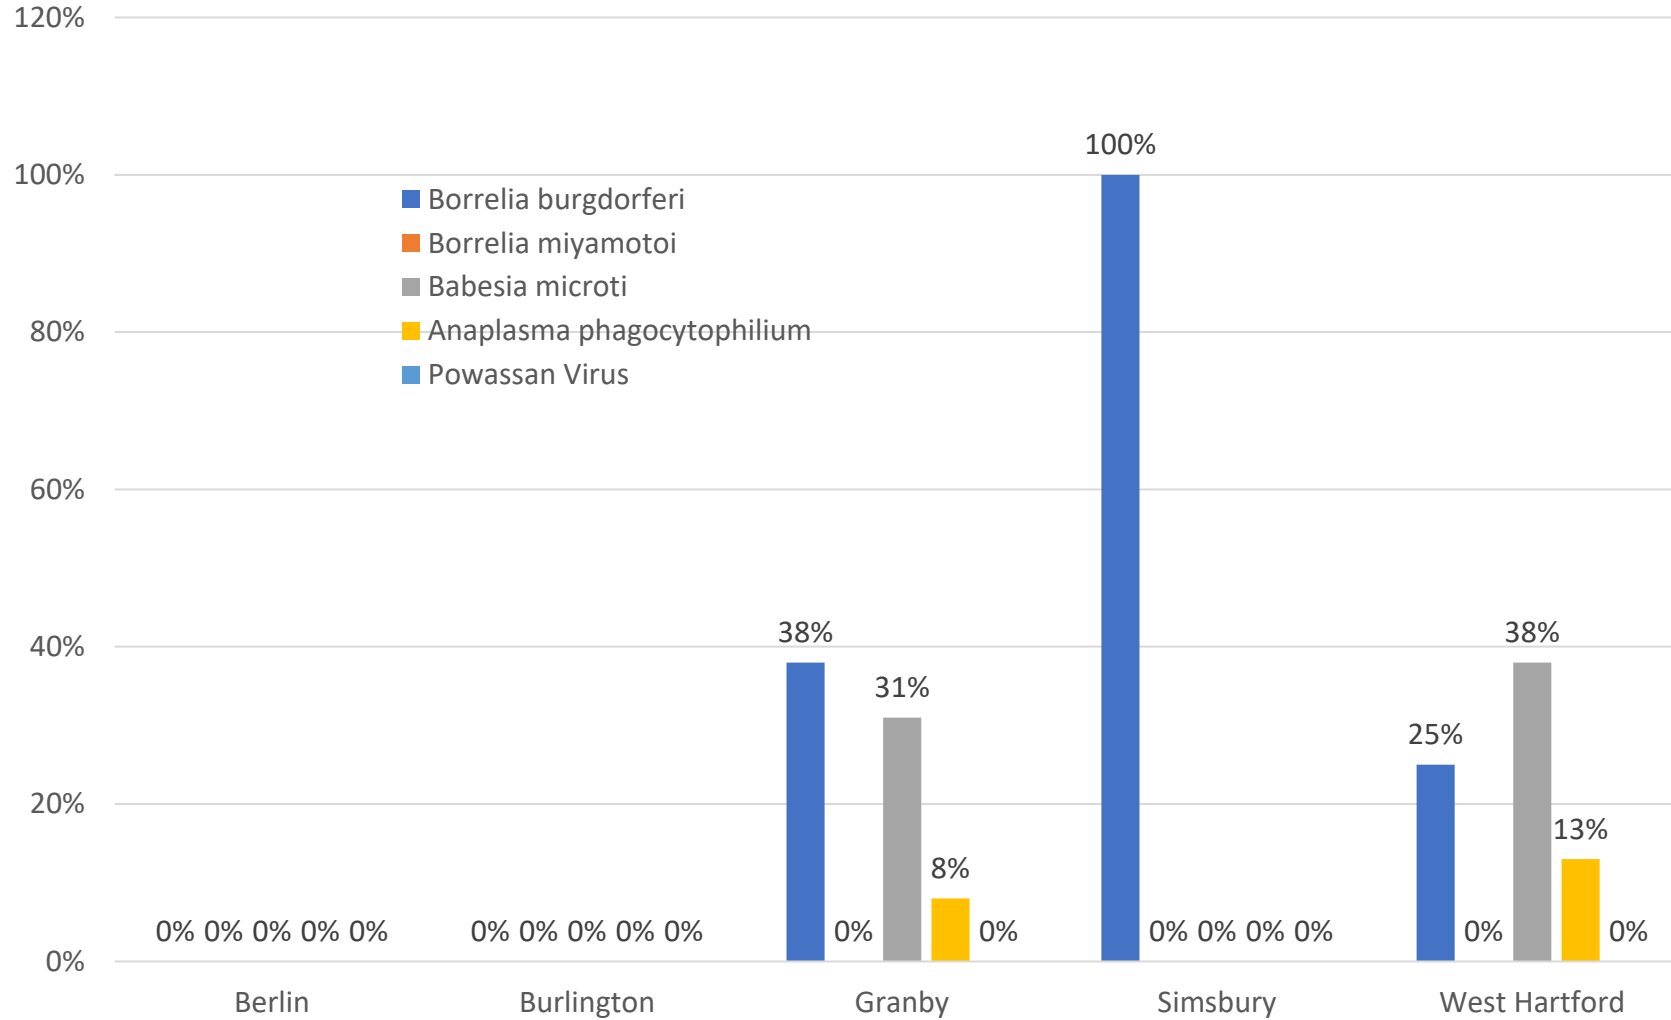

2022 Adult Female *Ixodes scapularis* Infection Rates

Hartford County Sampling Sites

2022 Nymphal *Ixodes scapularis* Infection Rates

Hartford County Sampling Sites