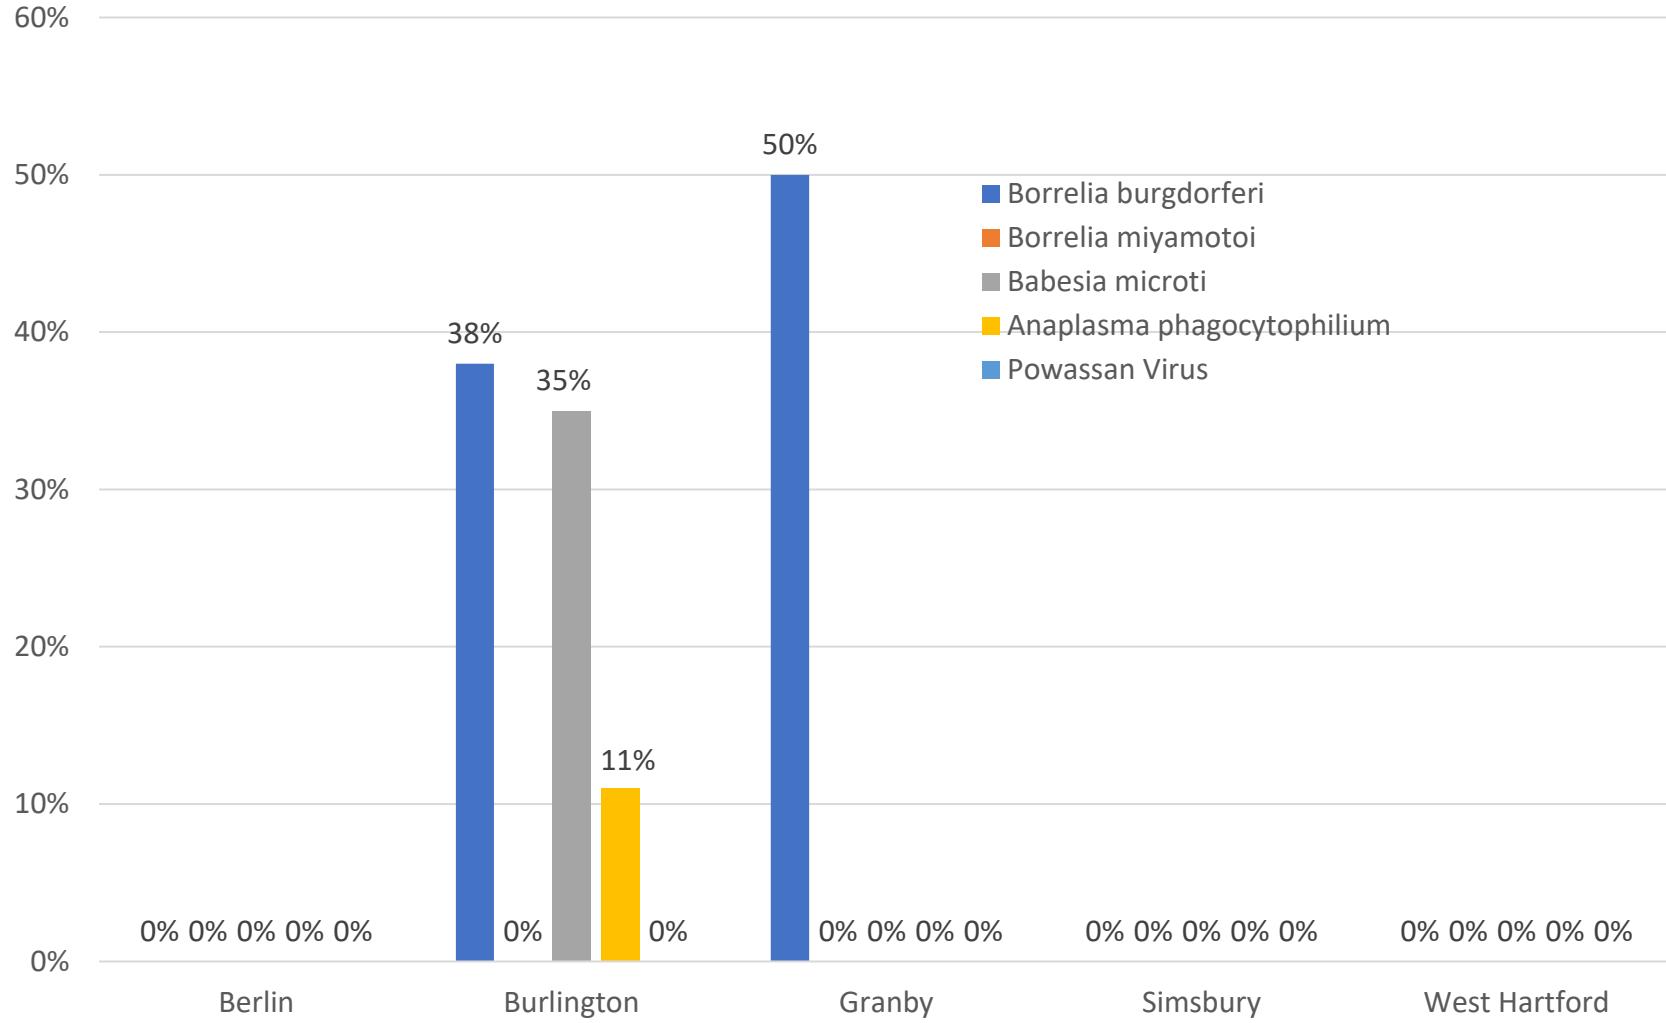

2022 Adult Female *Ixodes scapularis* Infection Rates

Hartford County Sampling Sites

2022 Nymphal *Ixodes scapularis* Infection Rates

Hartford County Sampling Sites