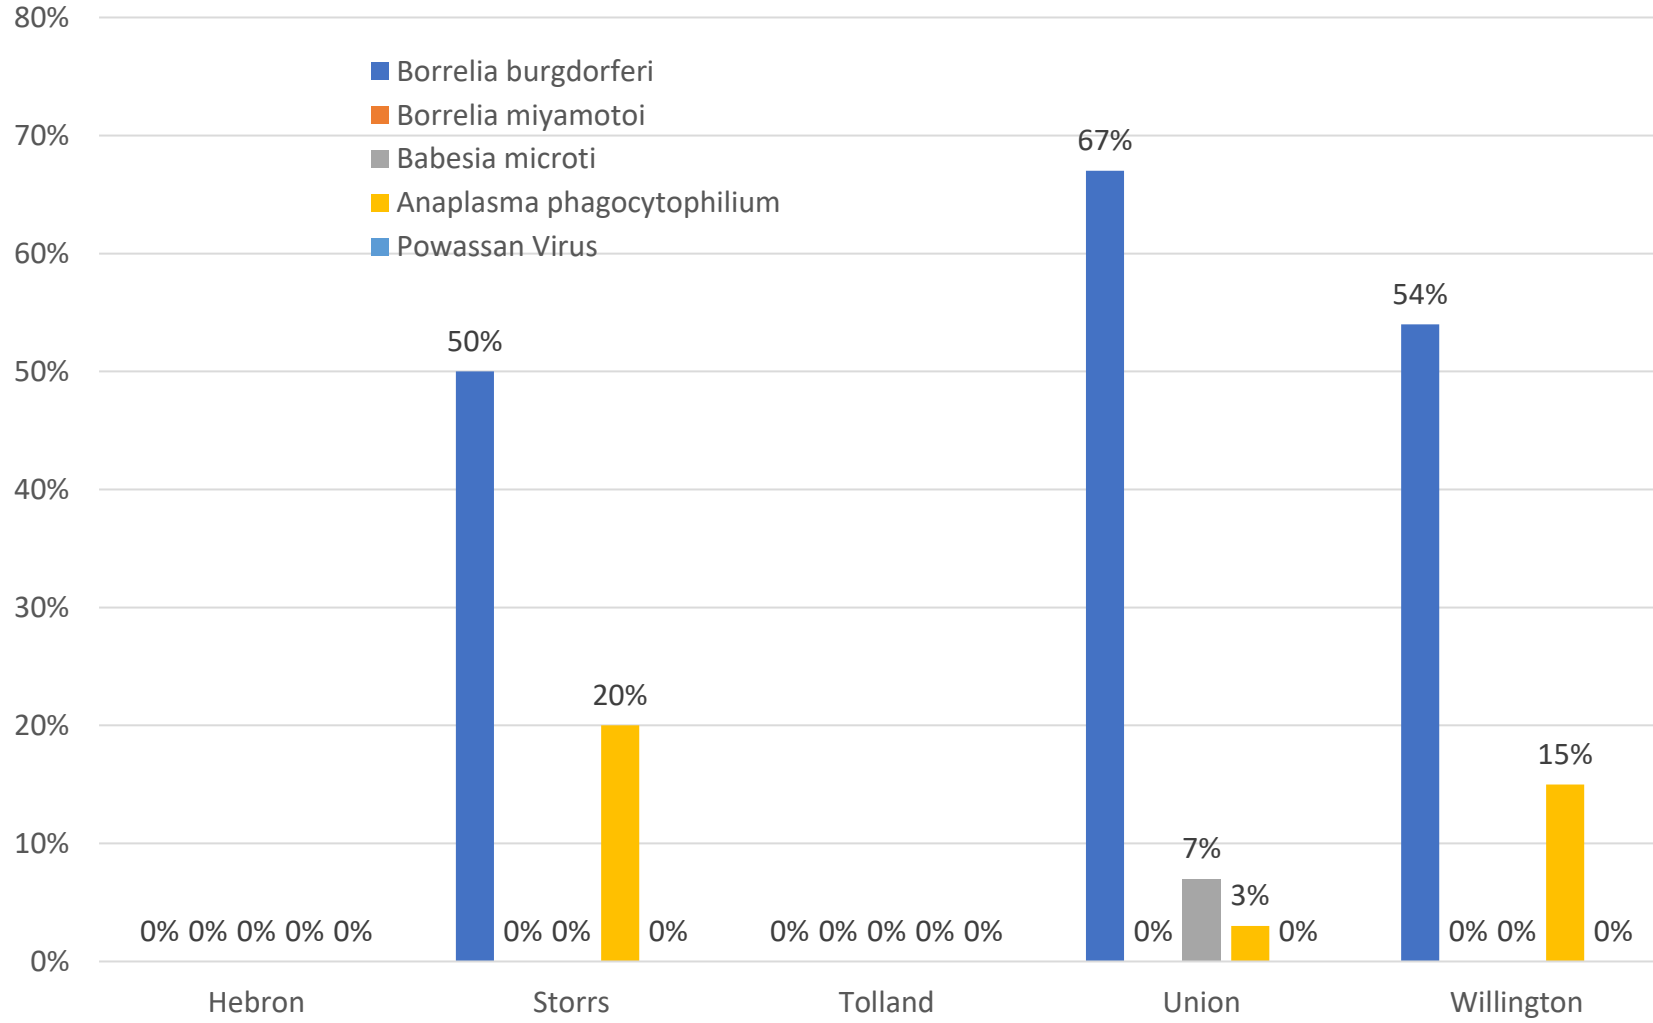

2021 Adult female *Ixodes scapularis* Infection Rates

Tolland County Sampling Sites

2021 Nymphal *Ixodes scapularis* Infection Rates

Tolland County Sampling Sites