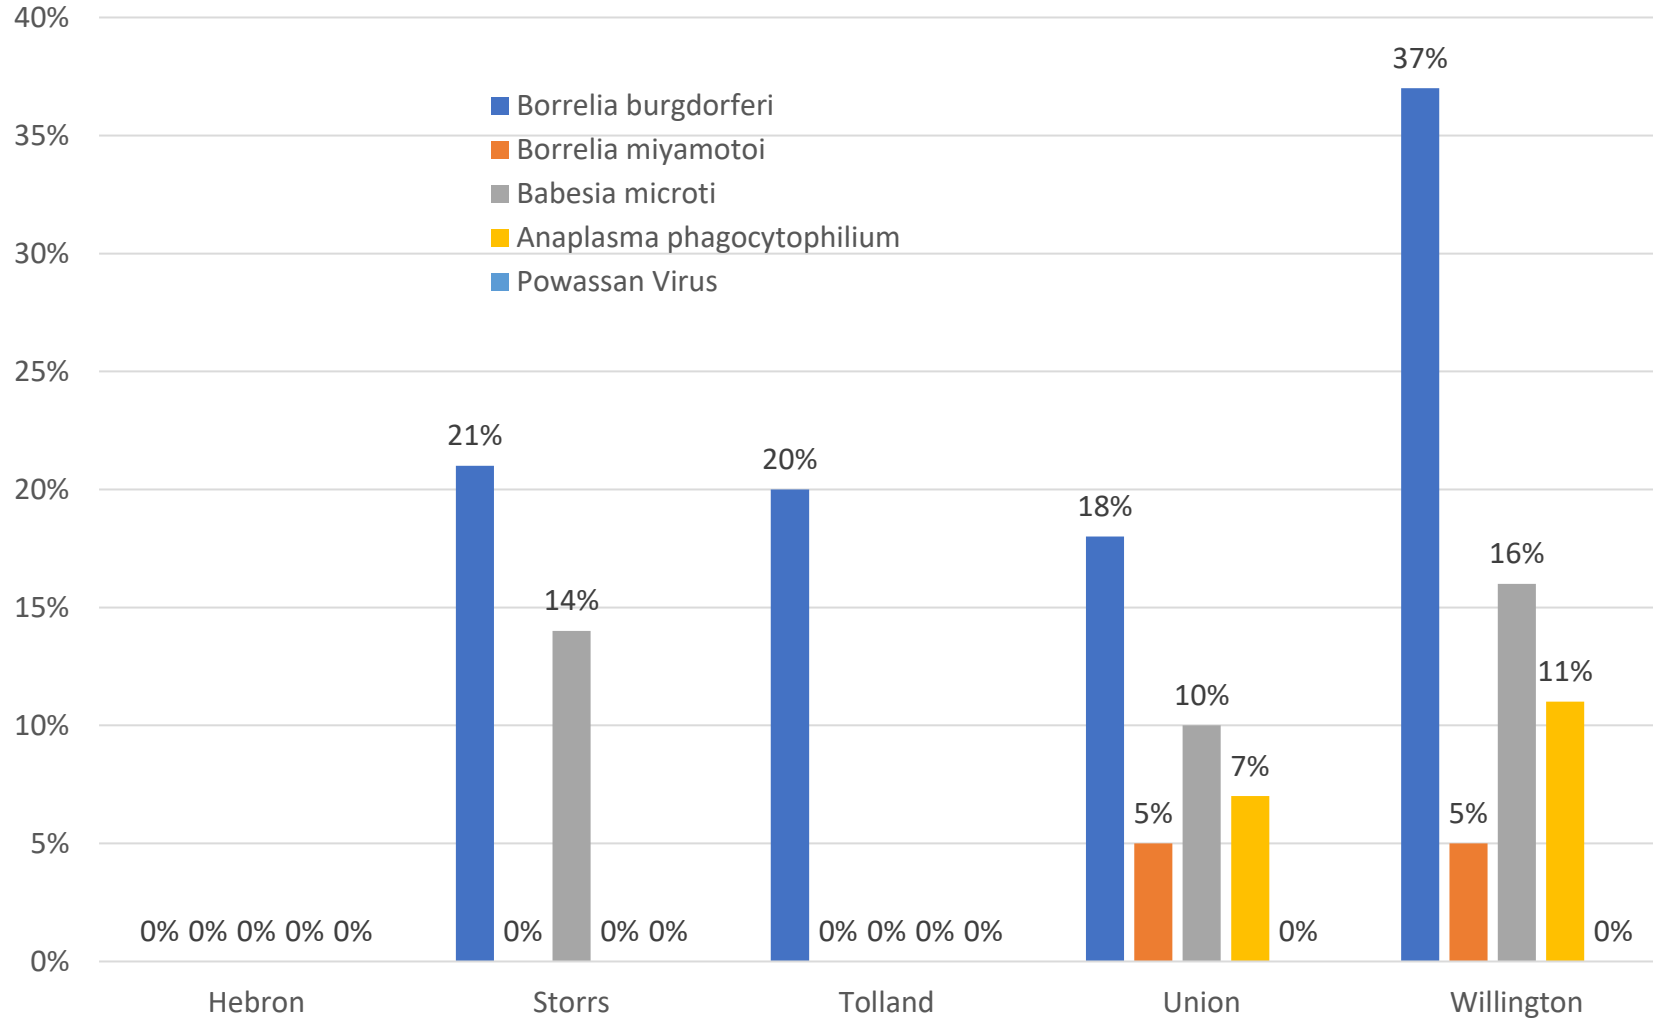

2021 Adult female *Ixodes scapularis* Infection Rates

Tolland County Sampling Sites

2021 Nymphal *Ixodes scapularis* Infection Rates

Tolland County Sampling Sites