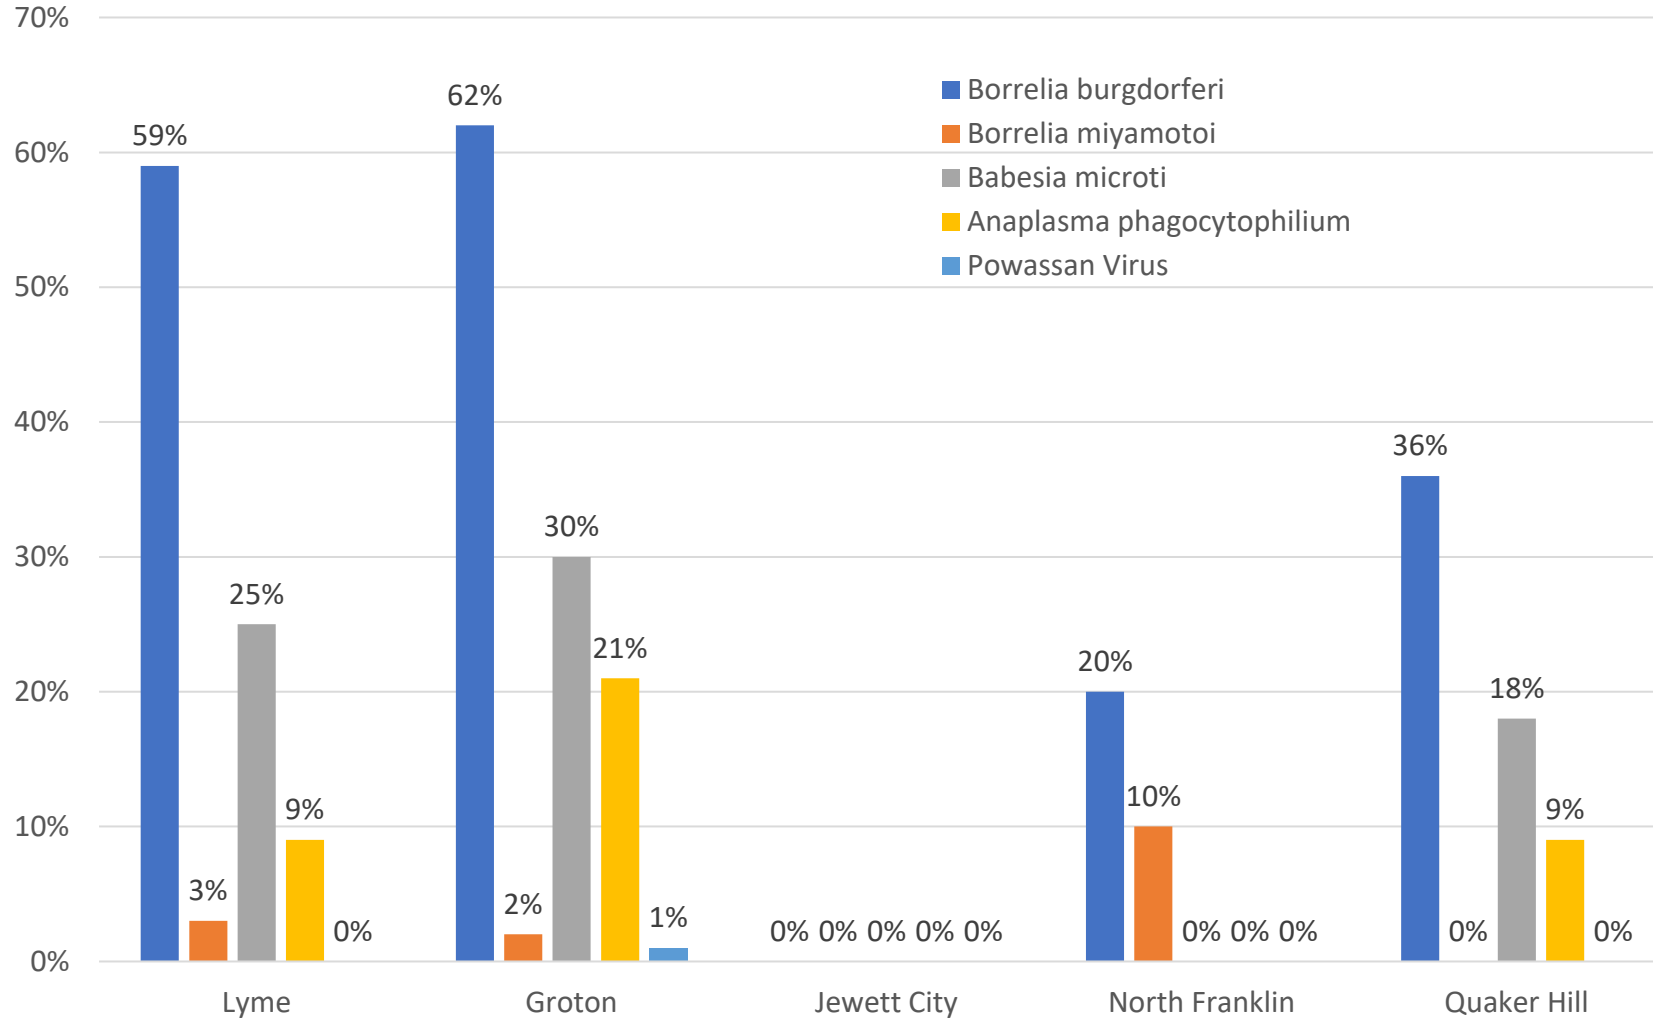

2021 Adult female *Ixodes scapularis* Infection Rates

New London County Sampling Sites

2021 Nymphal *Ixodes scapularis* Infection Rates

New London County Sampling Sites