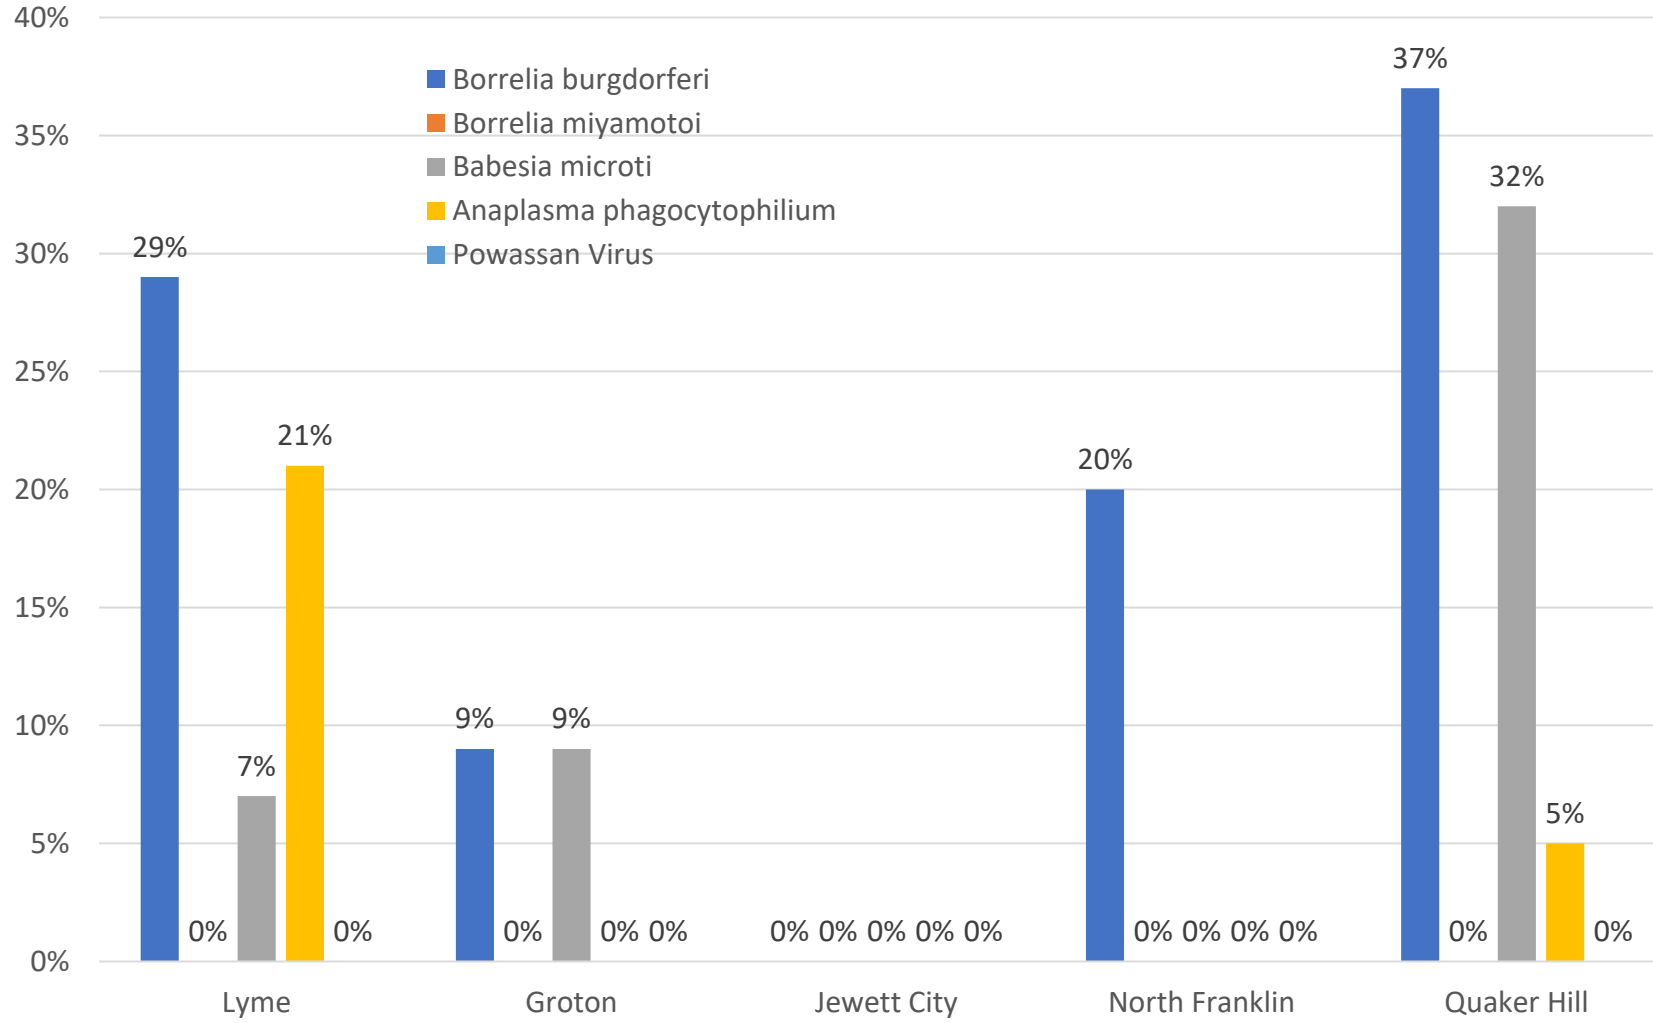

2021 Adult female *Ixodes scapularis* Infection Rates

New London County Sampling Sites

2021 Nymphal *Ixodes scapularis* Infection Rates

New London County Sampling Sites