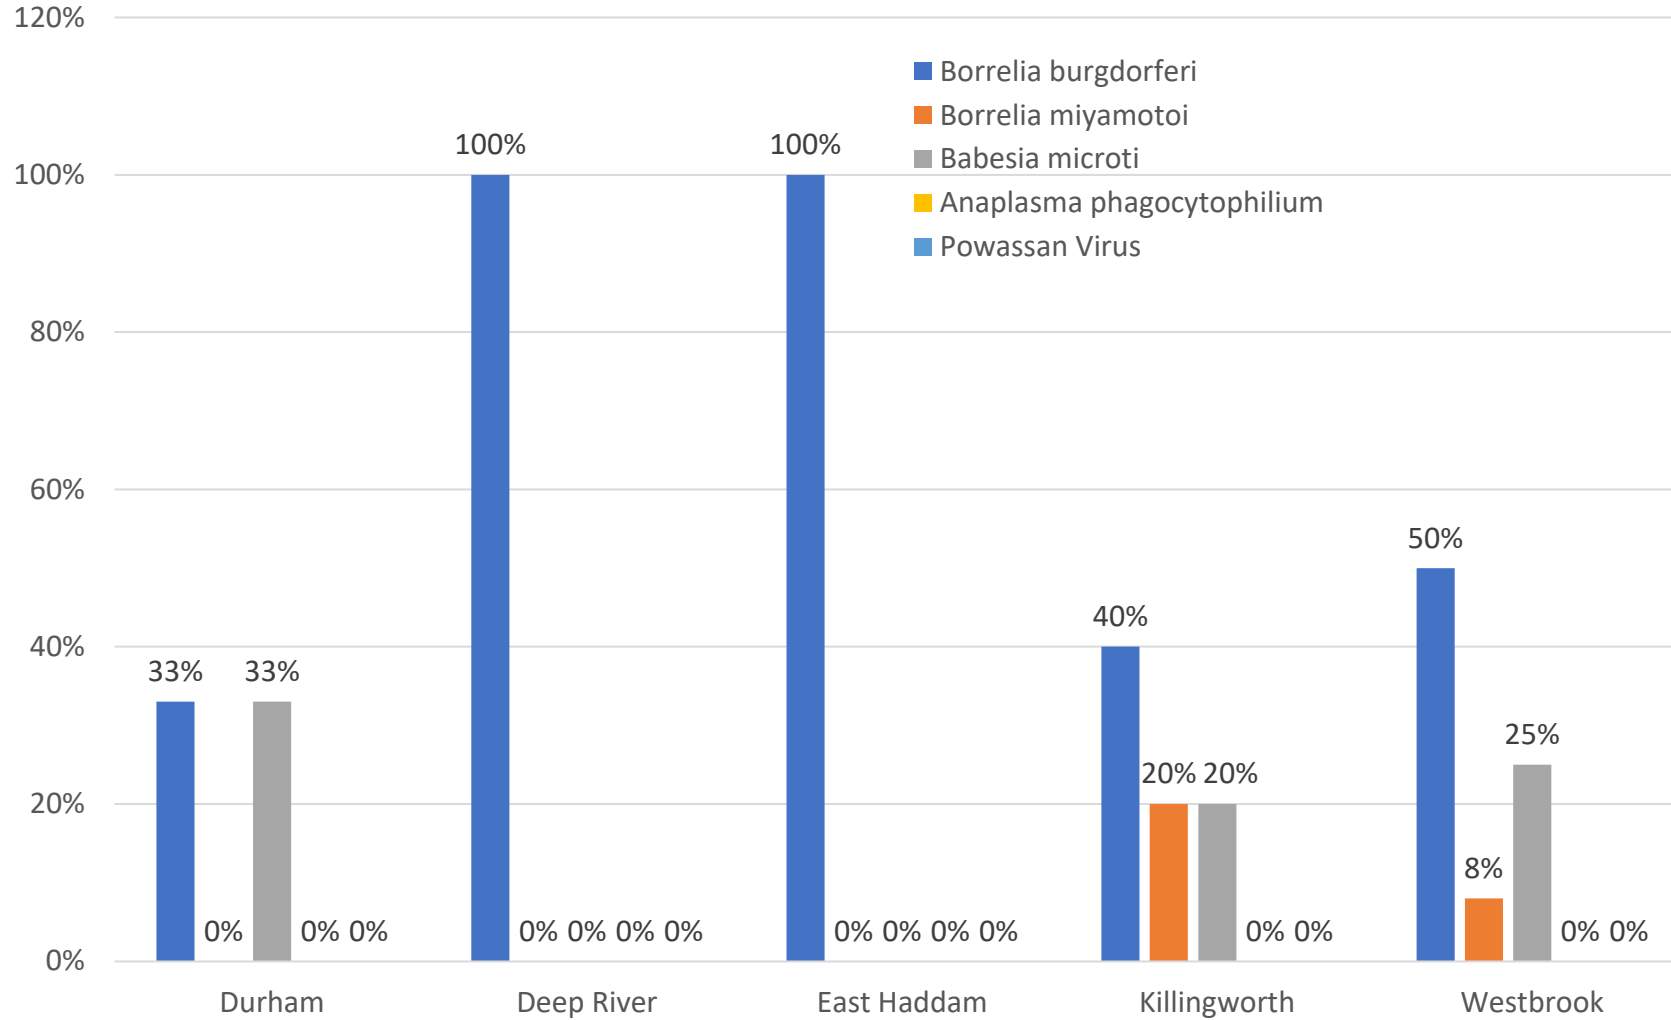

2019 Adult female *Ixodes scapularis* Infection Rates

Middlesex County Sampling Sites

2019 Nymphal *Ixodes scapularis* Infection Rates

Middlesex County Sampling Sites