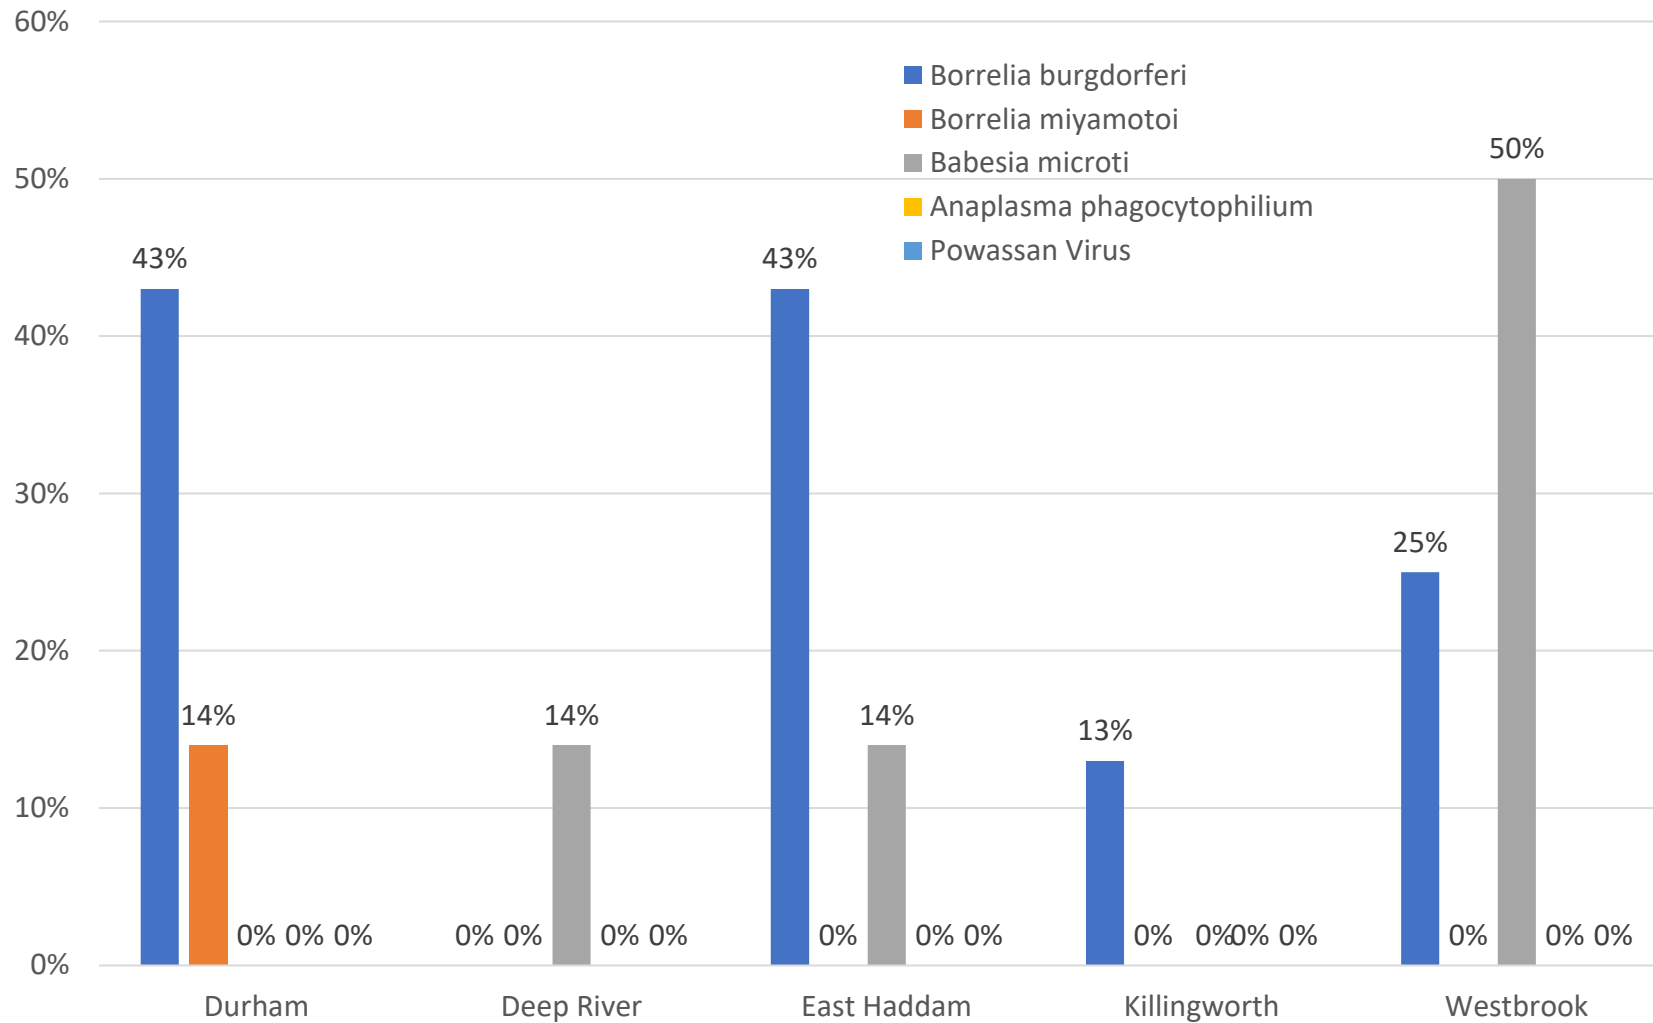

2019 Adult female *Ixodes scapularis* Infection Rates

Middlesex County Sampling Sites

2019 Nymphal *Ixodes scapularis* Infection Rates

Middlesex County Sampling Sites