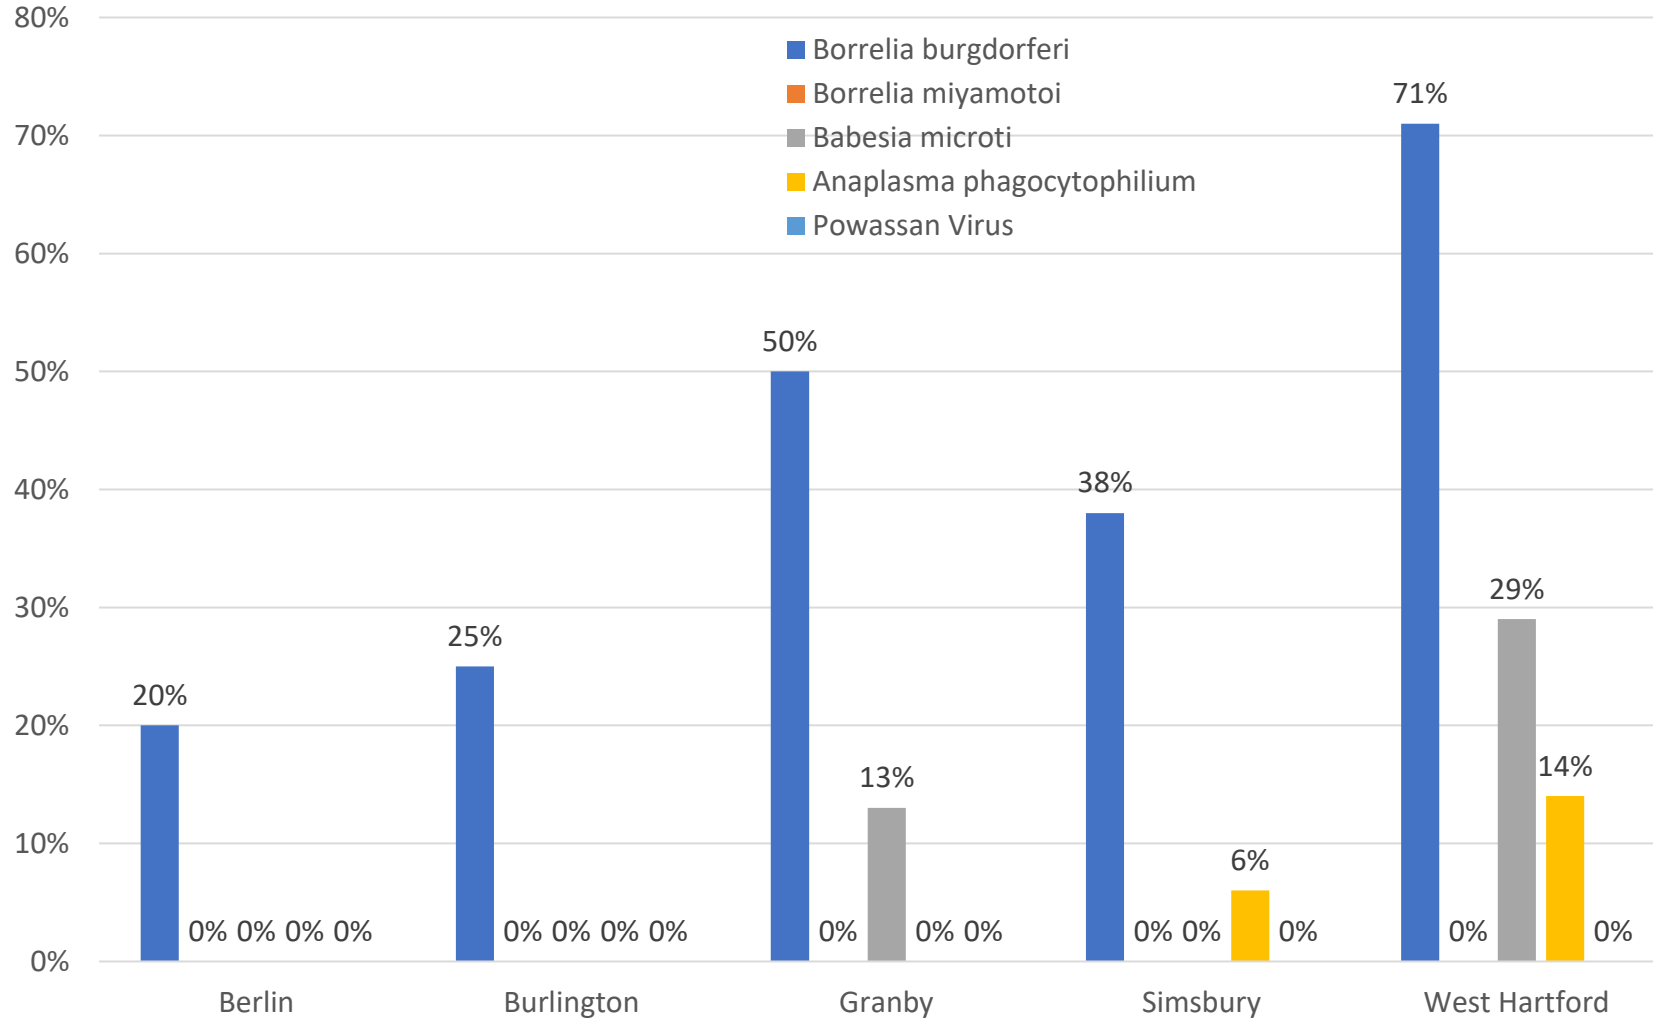

2019 Adult female *Ixodes scapularis* Infection Rates

Hartford County Sampling Sites

2019 Nymphal *Ixodes scapularis* Infection Rates

Hartford County Sampling Sites