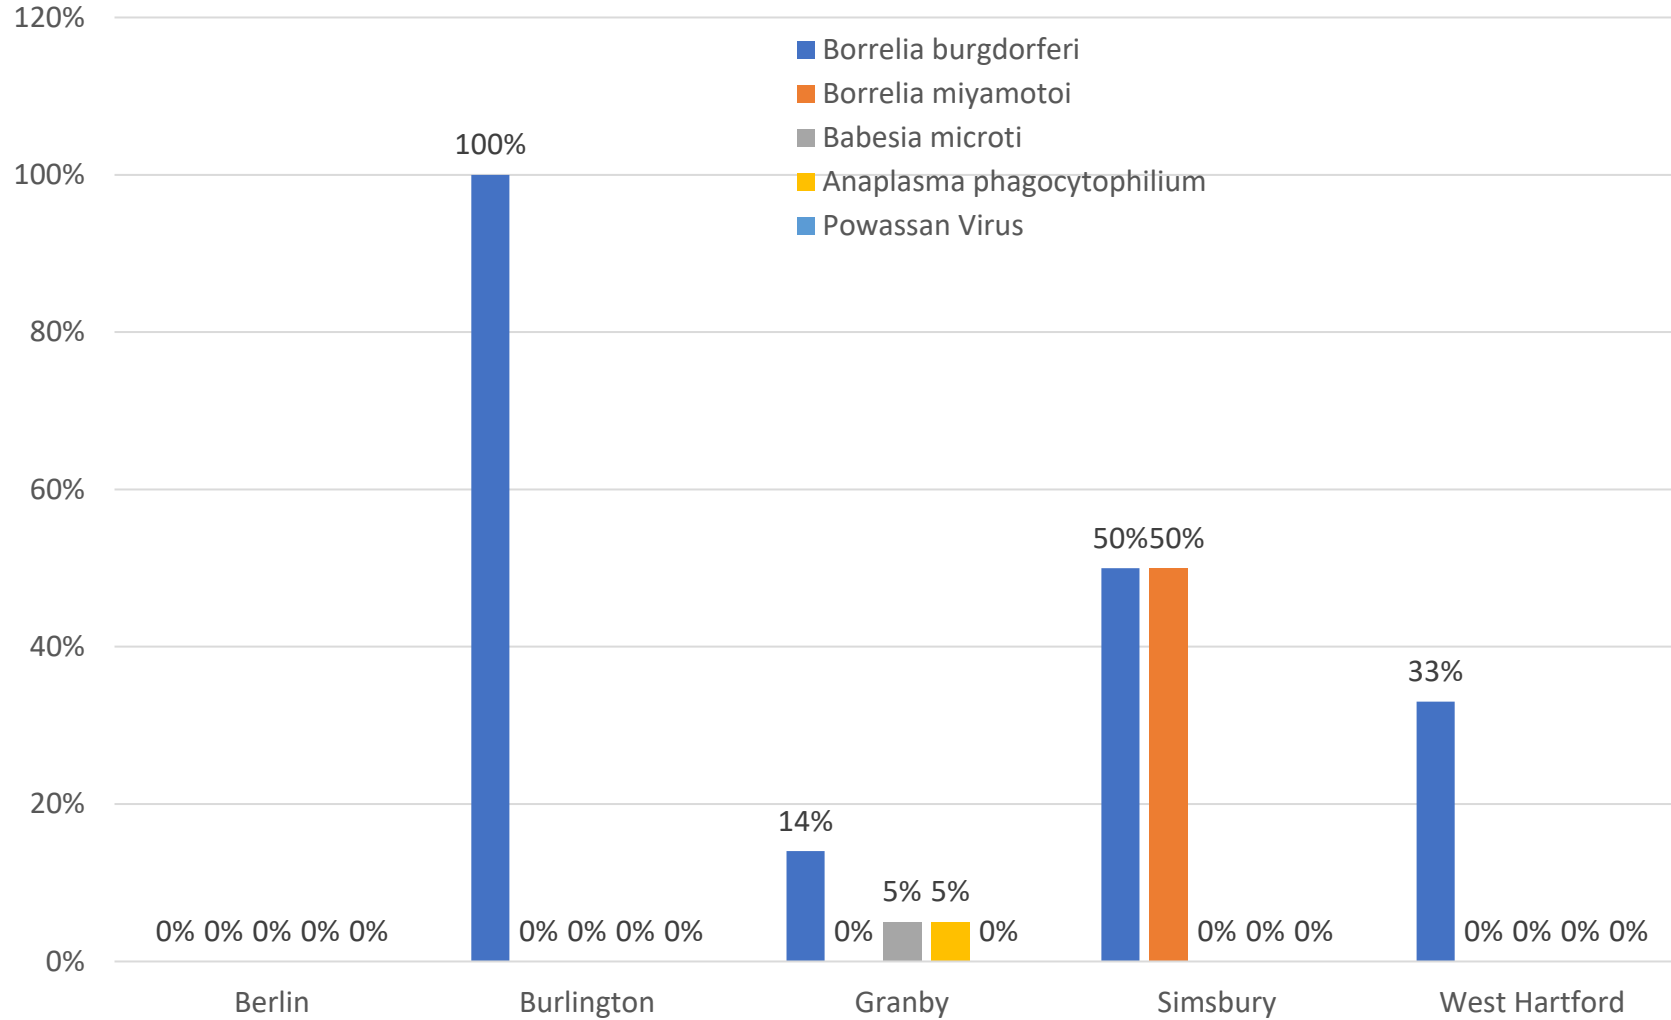

2019 Adult female *Ixodes scapularis* Infection Rates

Hartford County Sampling Sites

2019 Nymphal *Ixodes scapularis* Infection Rates

Hartford County Sampling Sites