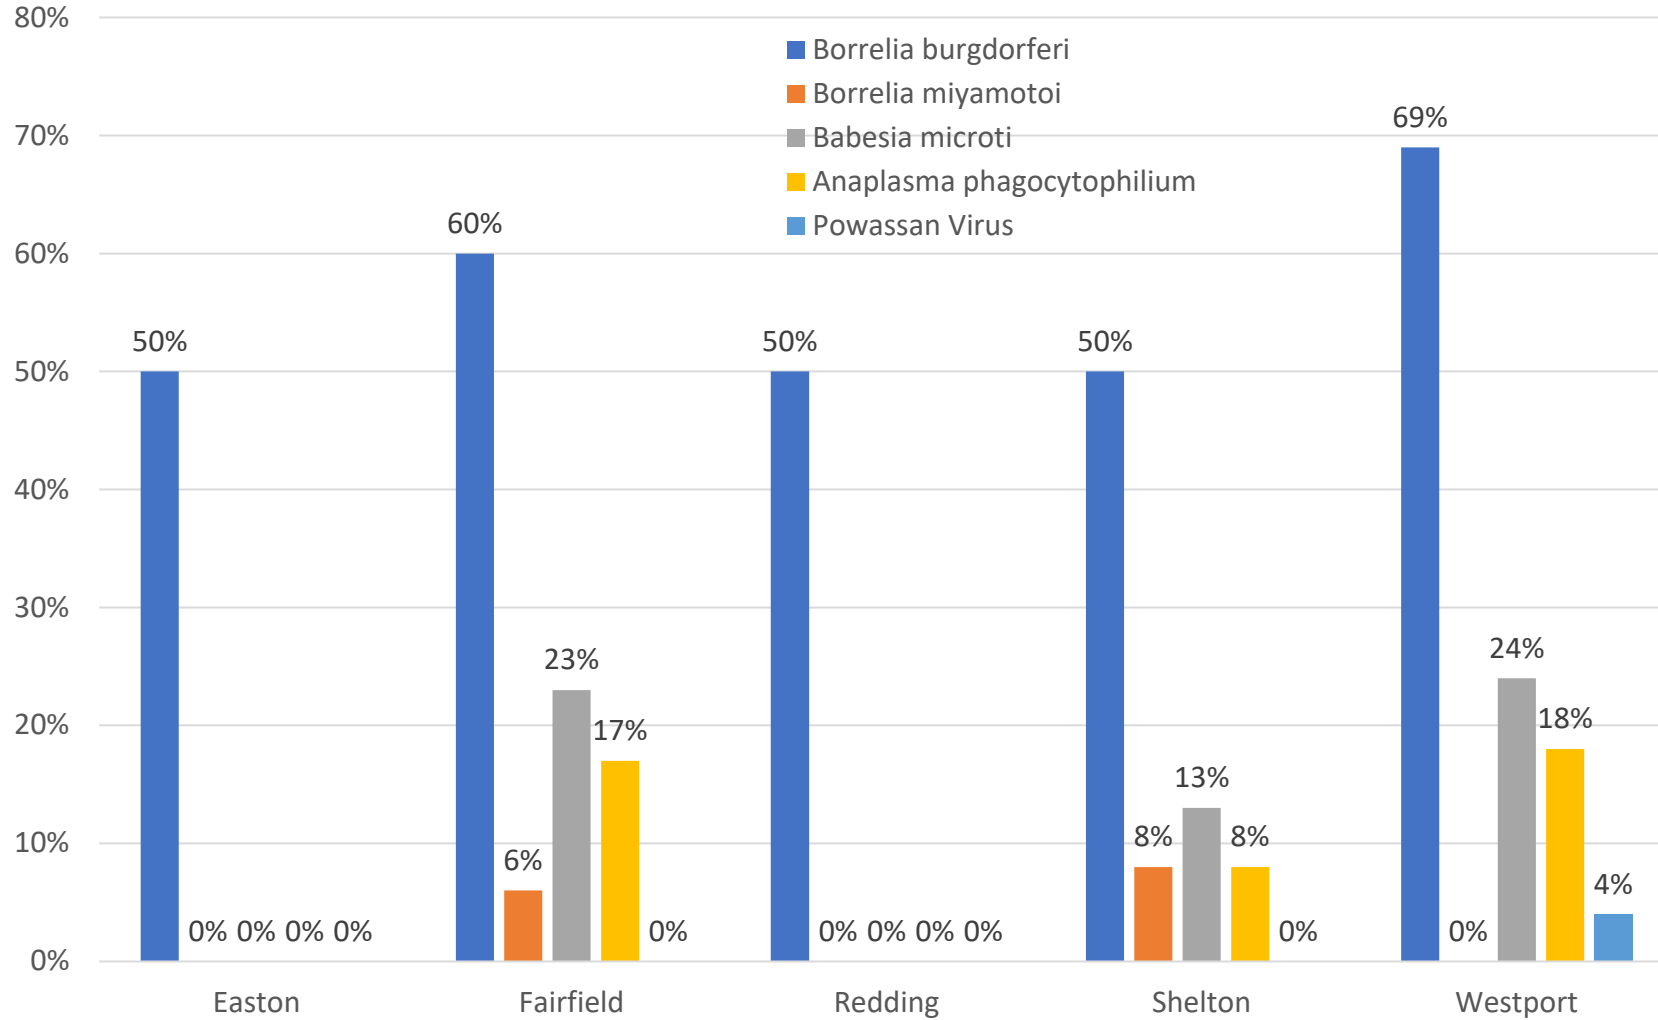

2019 Adult female *Ixodes scapularis* Infection Rates

Fairfield County Sampling Sites

2019 Nymphal *Ixodes scapularis* Infection Rates

Fairfield County Sampling Sites