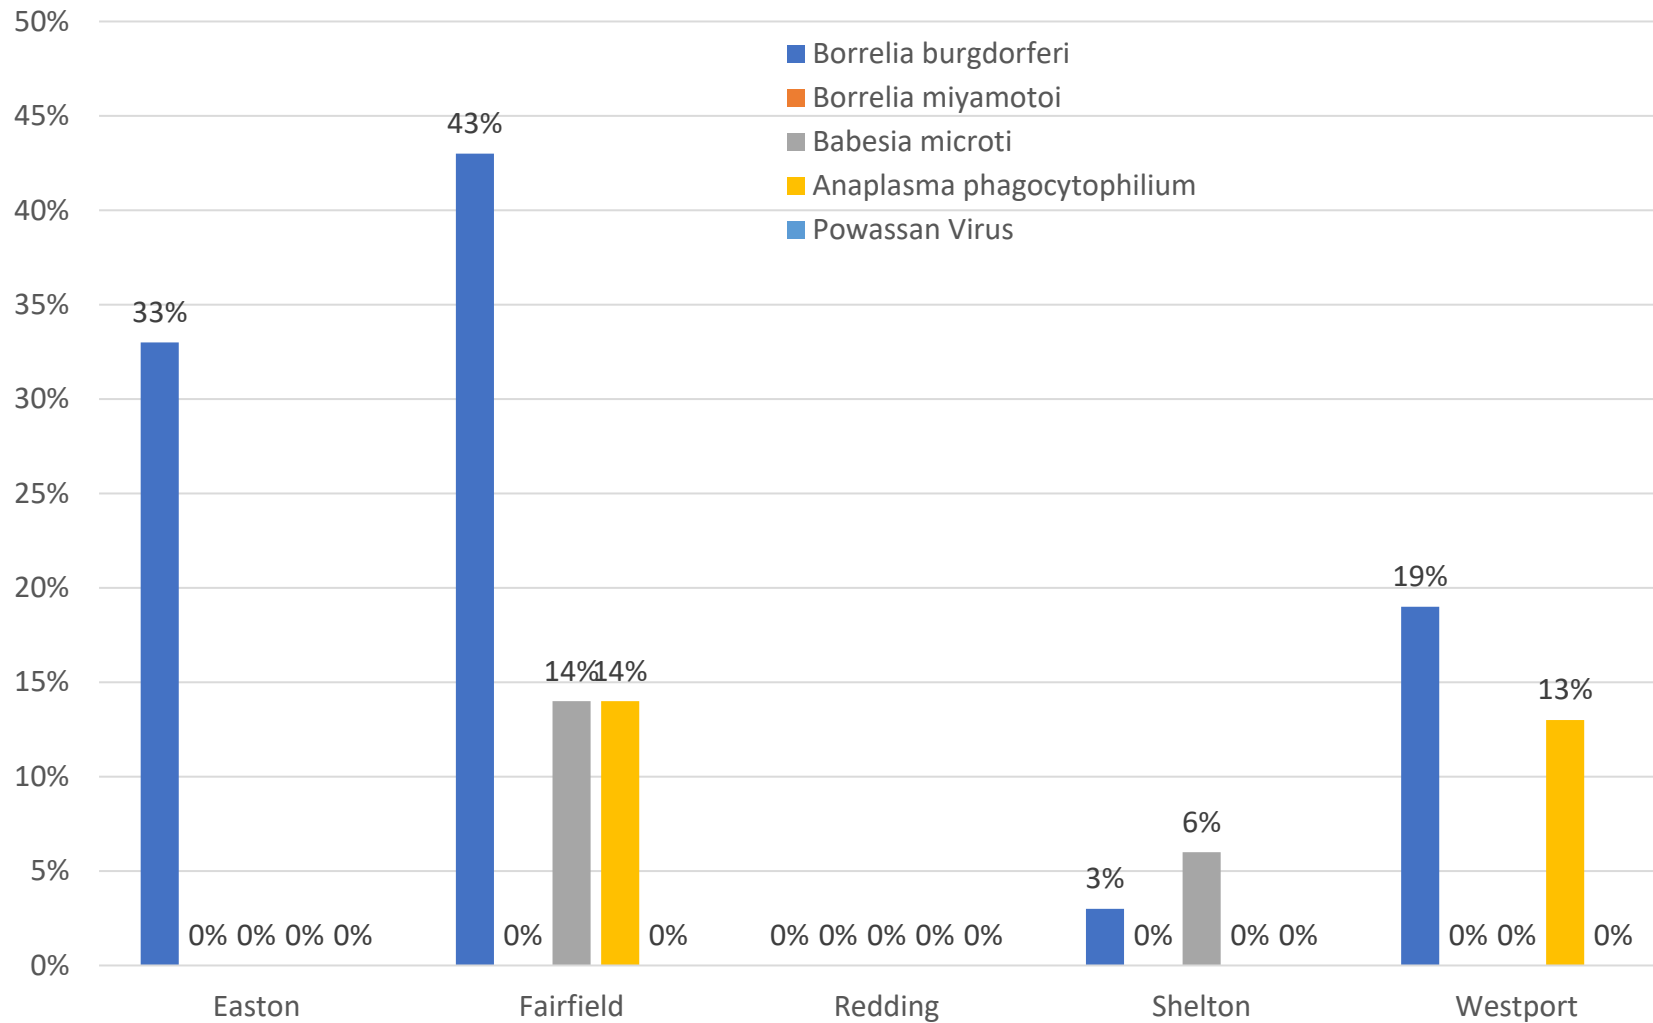

2019 Adult female *Ixodes scapularis* Infection Rates

Fairfield County Sampling Sites

2019 Nymphal *Ixodes scapularis* Infection Rates

Fairfield County Sampling Sites