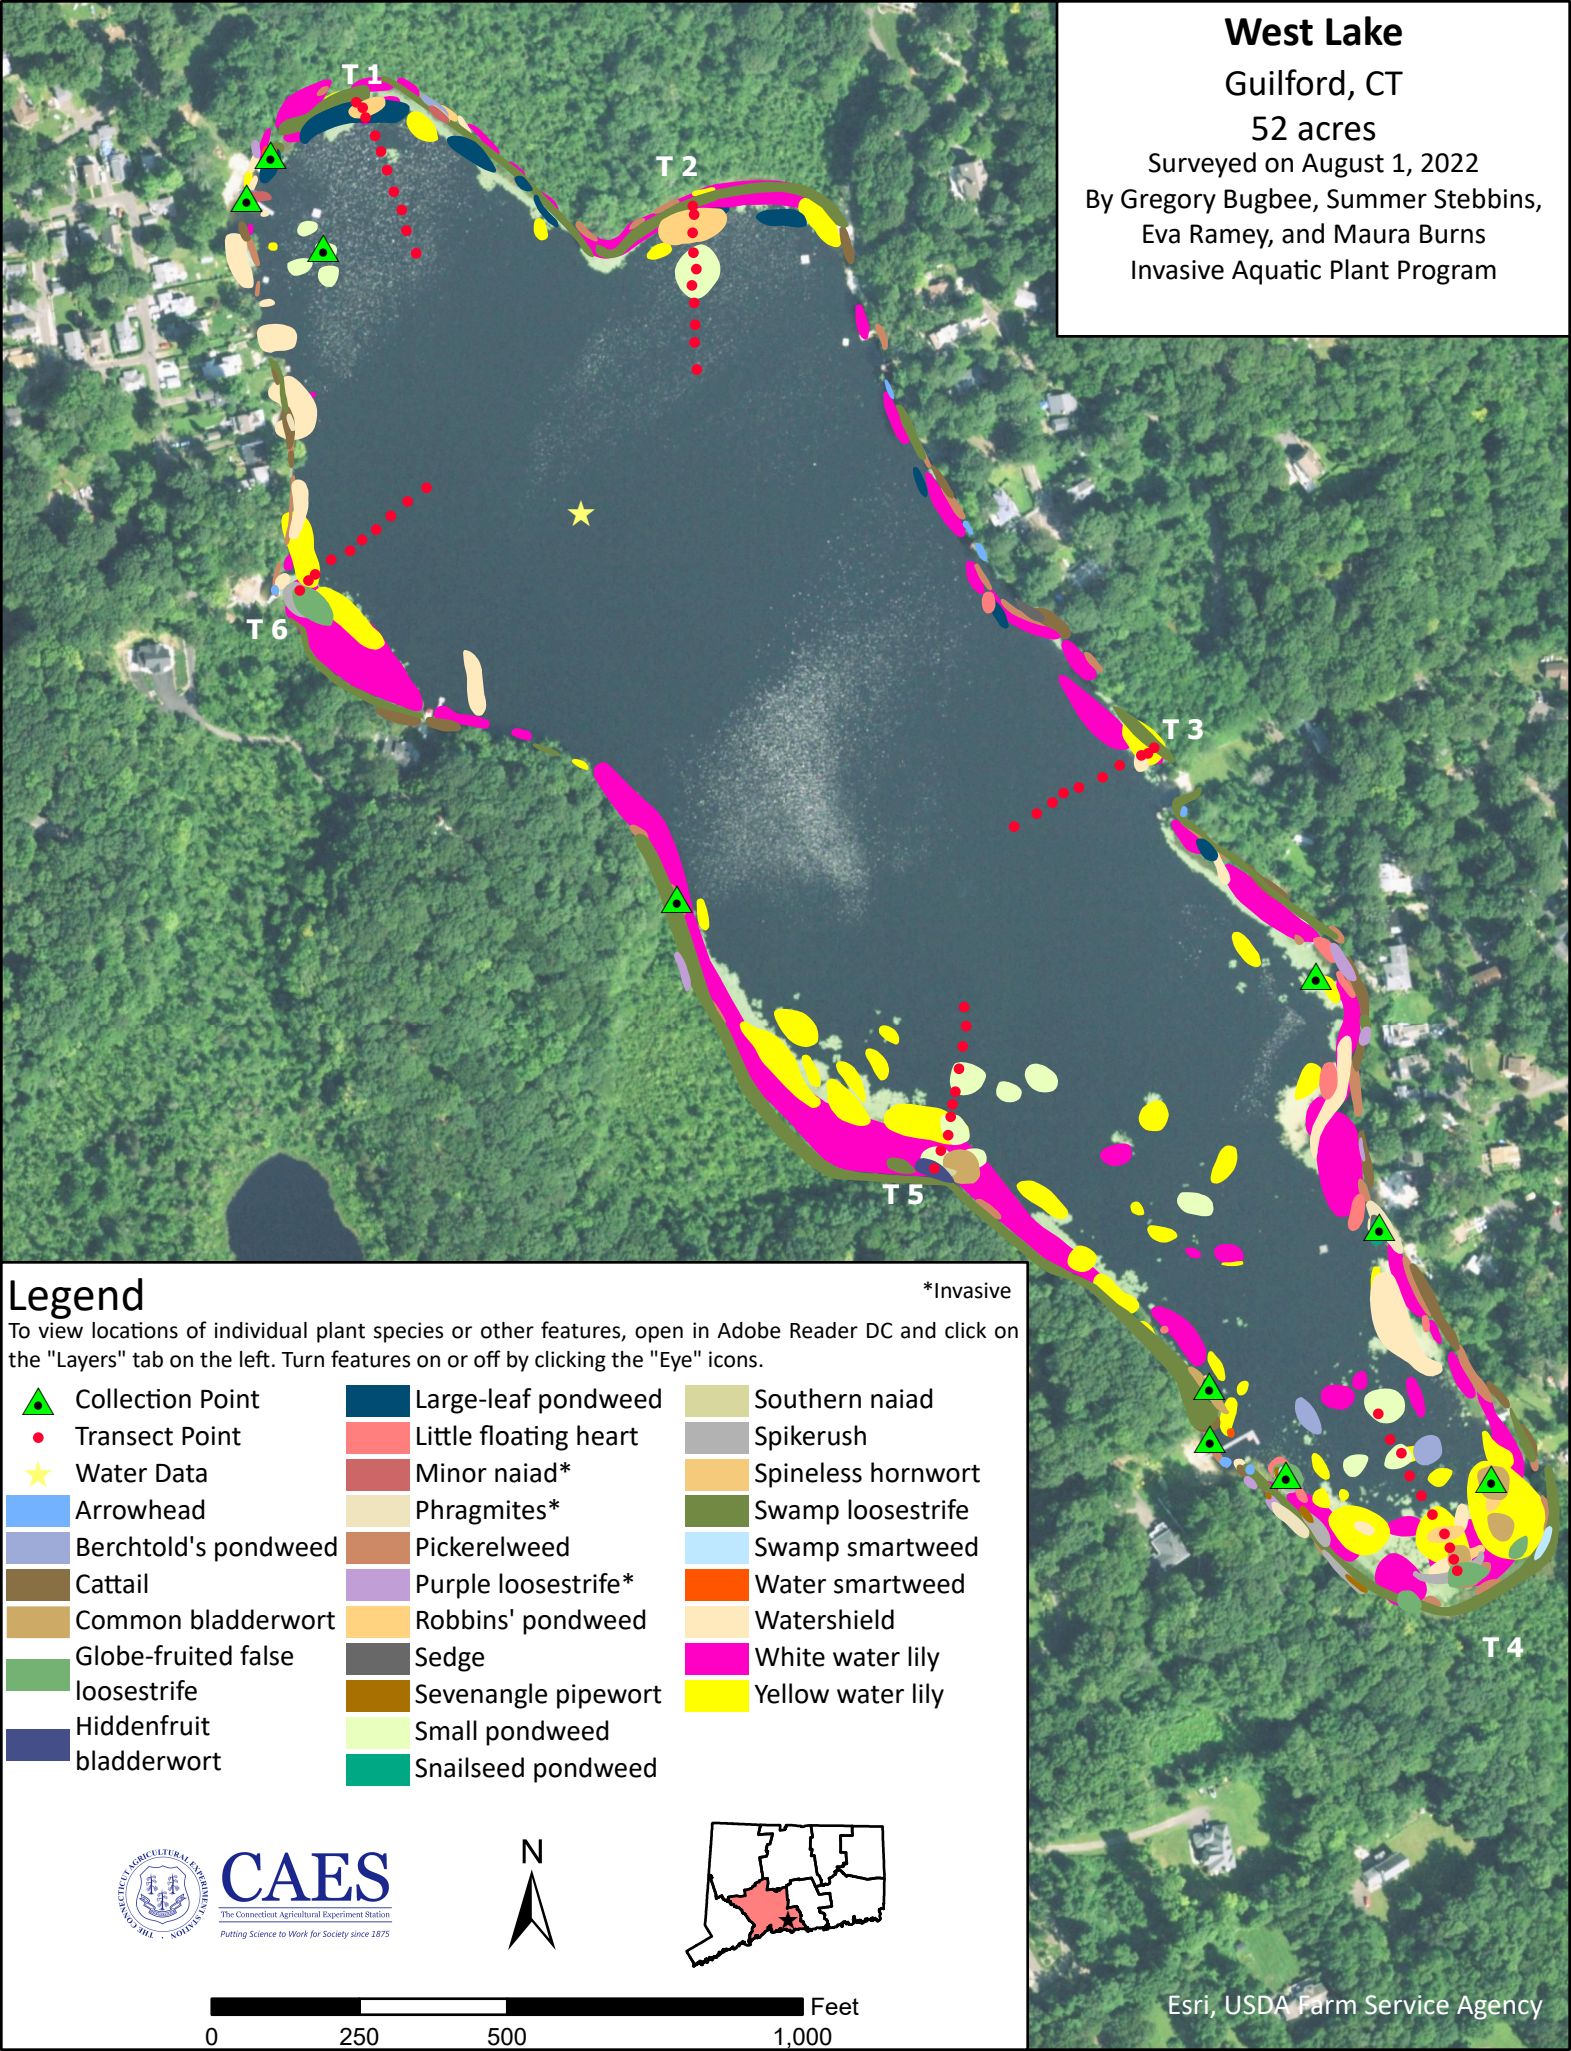

West Lake

Guilford, CT

52 acres

Surveyed on August 1, 2022

By Gregory Bugbee, Summer Stebbins,

Eva Ramey, and Maura Burns

Invasive Aquatic Plant Program

Legend

To view locations of individual plant species or other features, open in Adobe Reader DC and click on the "Layers" tab on the left. Turn features on or off by clicking the "Eye" icons.

- | | | |
|---------------------------------|-----------------------|--------------------|
| Collection Point | Large-leaf pondweed | Southern naiad |
| Transect Point | Little floating heart | Spikerush |
| Water Data | Minor naiad* | Spineless hornwort |
| Arrowhead | Phragmites* | Swamp loosestrife |
| Berchtold's pondweed | Pickerelweed | Swamp smartweed |
| Cattail | Purple loosestrife* | Water smartweed |
| Common bladderwort | Robbins' pondweed | Watershield |
| Globe-fruited false loosestrife | Sedge | White water lily |
| Hiddenfruit bladderwort | Sevenangle pipewort | Yellow water lily |
| | Small pondweed | |
| | Snailseed pondweed | |

*Invasive