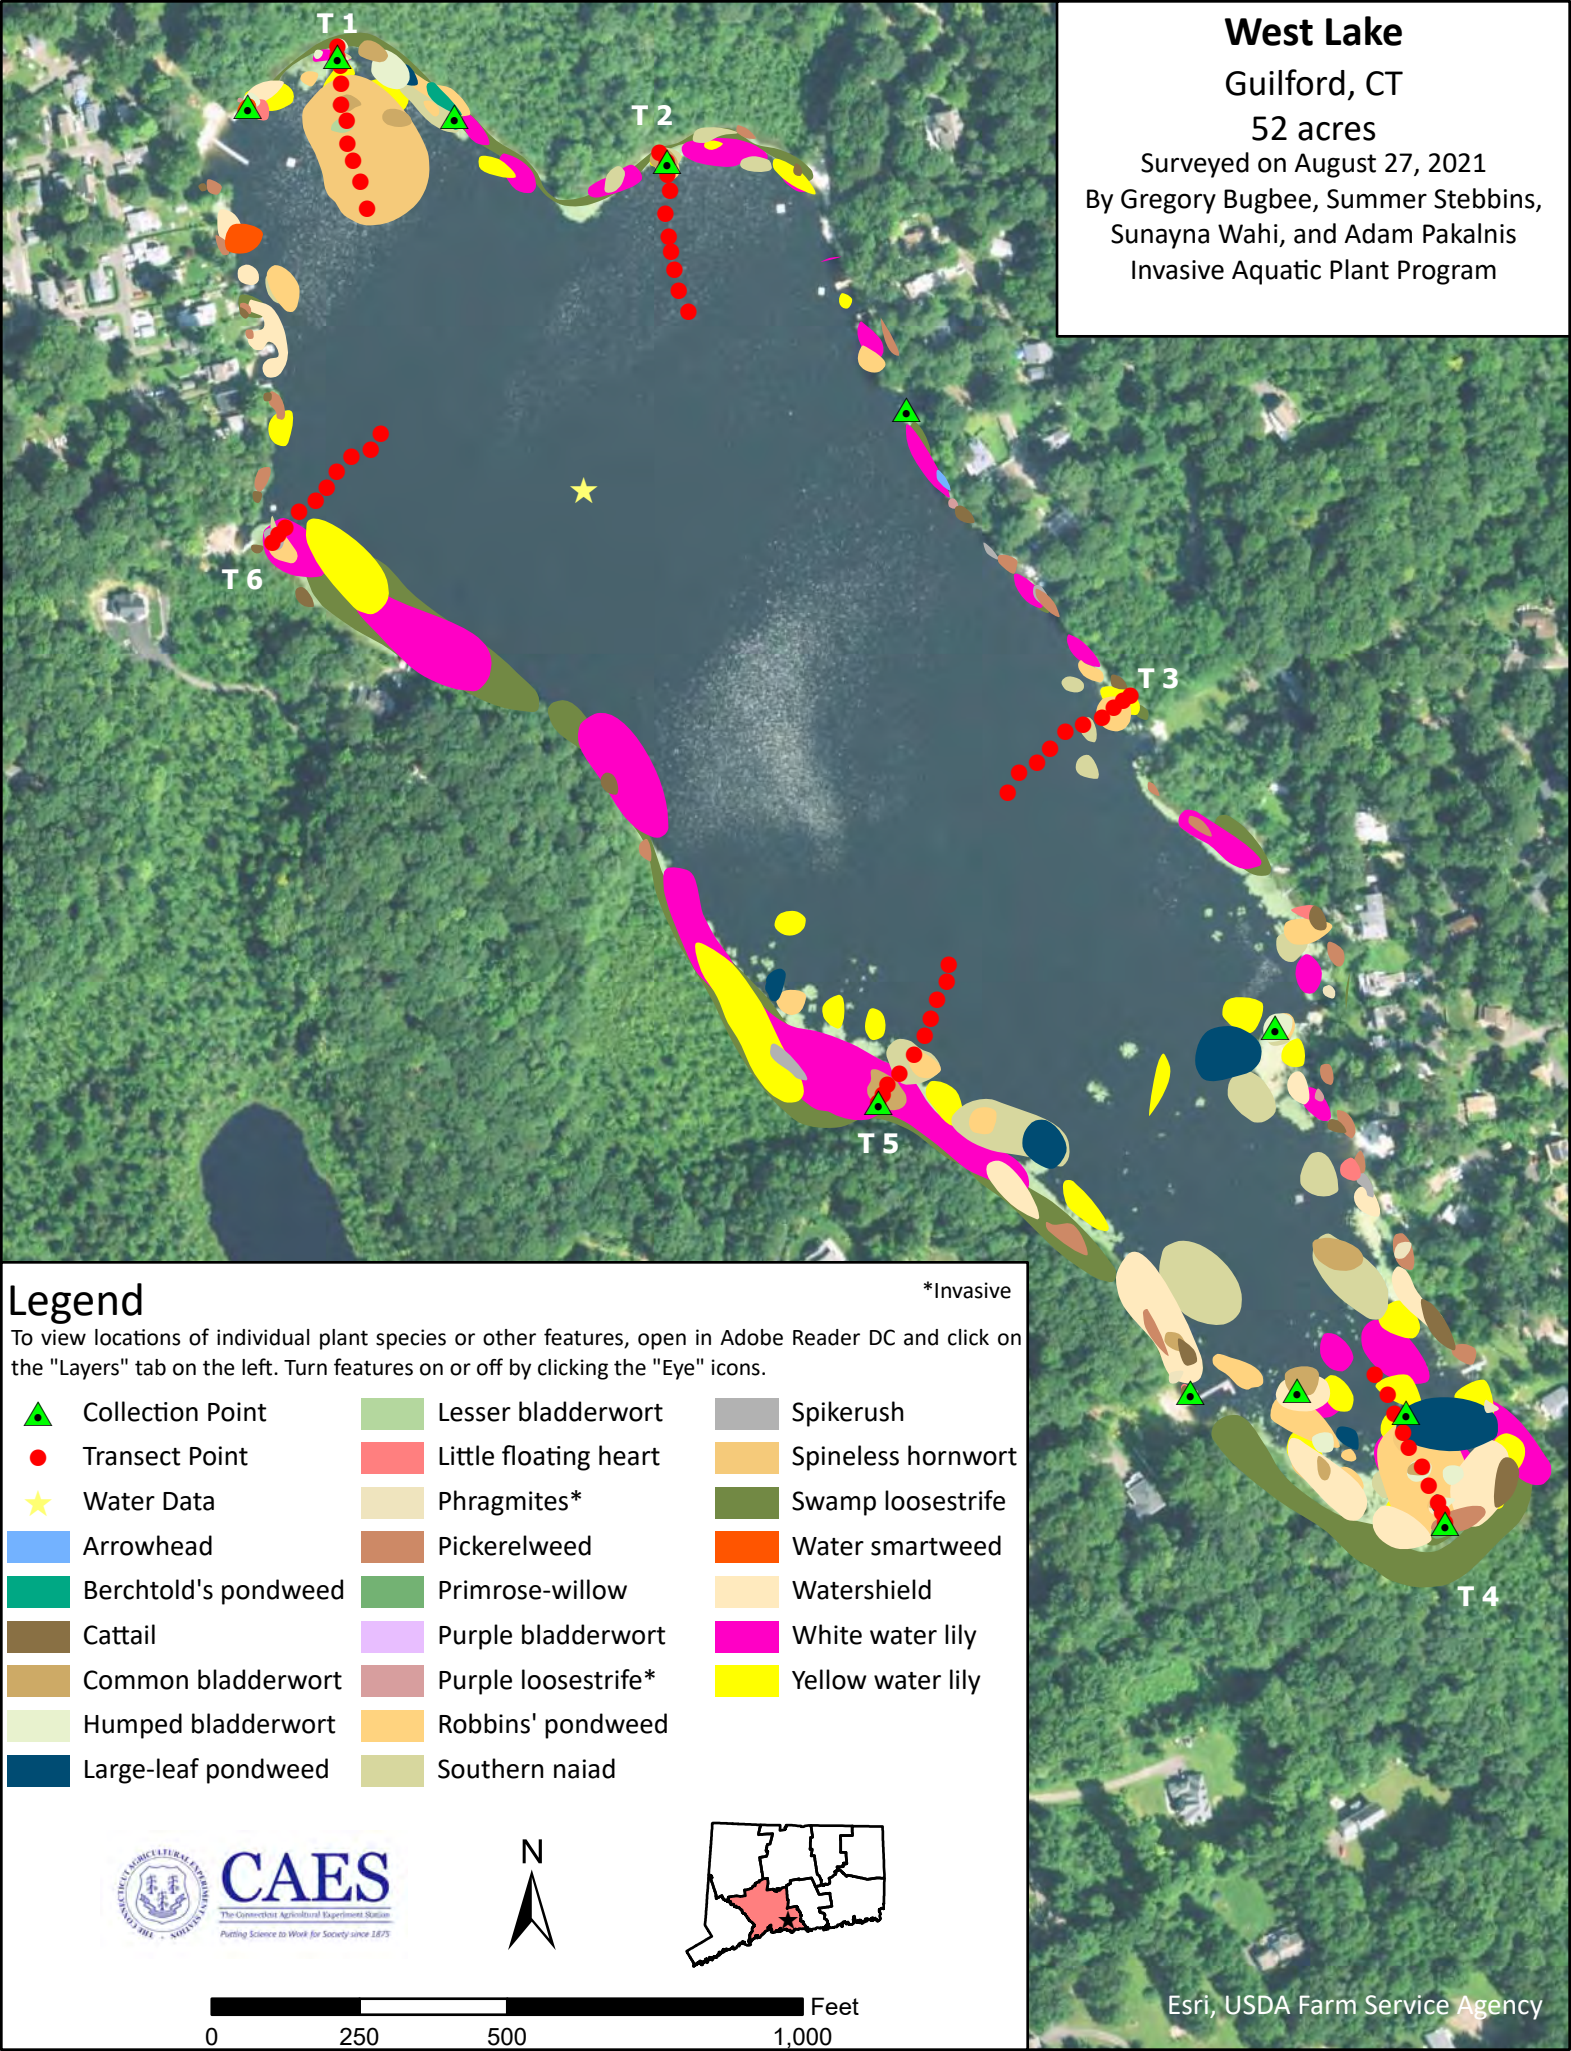

West Lake

Guilford, CT

52 acres

Surveyed on August 27, 2021

By Gregory Bugbee, Summer Stebbins,
Sunayna Wahi, and Adam Pakalnis
Invasive Aquatic Plant Program

Legend

To view locations of individual plant species or other features, open in Adobe Reader DC and click on the "Layers" tab on the left. Turn features on or off by clicking the "Eye" icons.

Collection Point	Lesser bladderwort	Spikerush
Transect Point	Little floating heart	Spineless hornwort
Water Data	Phragmites*	Swamp loosestrife
Arrowhead	Pickerelweed	Water smartweed
Berchtold's pondweed	Primrose-willow	Watershield
Cattail	Purple bladderwort	White water lily
Common bladderwort	Purple loosestrife*	Yellow water lily
Humped bladderwort	Robbins' pondweed	
Large-leaf pondweed	Southern naiad	

*Invasive