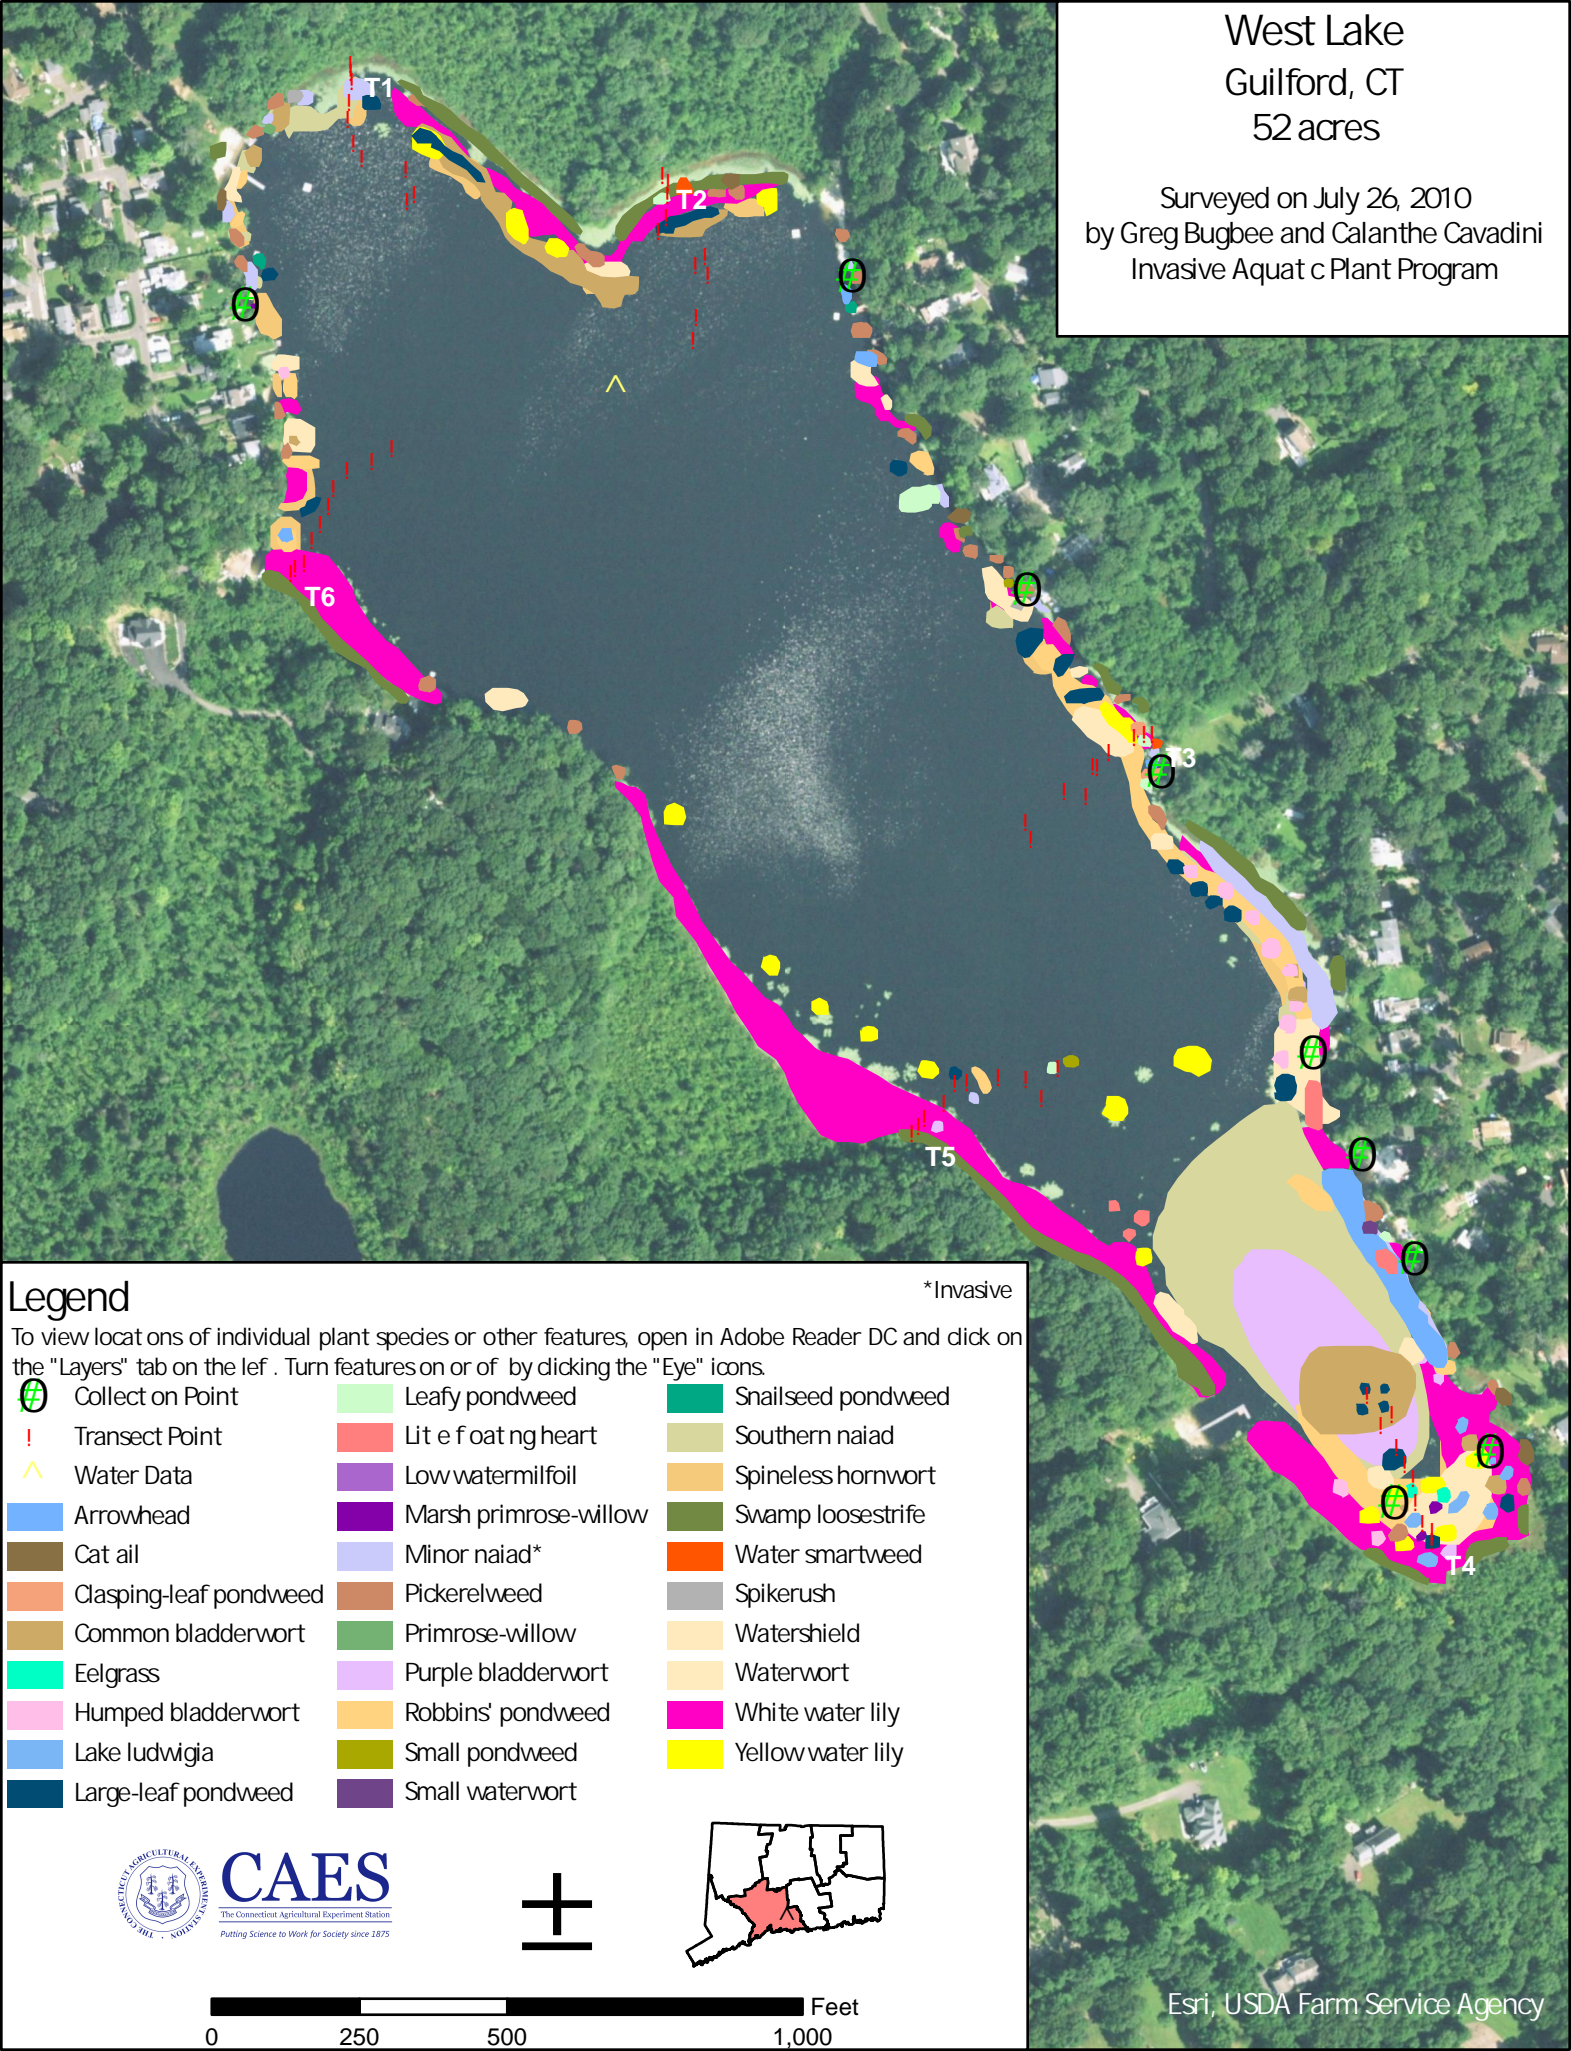

West Lake  
 Guilford, CT  
 52 acres

Surveyed on July 26, 2010  
 by Greg Bugbee and Calanthe Cavadini  
 Invasive Aquatic Plant Program

**Legend** \*Invasive

To view locations of individual plant species or other features, open in Adobe Reader DC and click on the "Layers" tab on the left. Turn features on or off by clicking the "Eye" icons.

- |  |                        |  |                       |  |                    |
|--|------------------------|--|-----------------------|--|--------------------|
|  | Collect on Point       |  | Leafy pondweed        |  | Snailseed pondweed |
|  | Transect Point         |  | Little floating heart |  | Southern naiad     |
|  | Water Data             |  | Low watermilfoil      |  | Spineless hornwort |
|  | Arrowhead              |  | Marsh primrose-willow |  | Swamp loosestrife  |
|  | Cat tail               |  | Minor naiad*          |  | Water smartweed    |
|  | Clasping-leaf pondweed |  | Pickerelweed          |  | Spikerush          |
|  | Common bladderwort     |  | Primrose-willow       |  | Watershield        |
|  | Eelgrass               |  | Purple bladderwort    |  | Waterwort          |
|  | Humped bladderwort     |  | Robbins' pondweed     |  | White water lily   |
|  | Lake ludwigia          |  | Small pondweed        |  | Yellow water lily  |
|  | Large-leaf pondweed    |  | Small waterwort       |  |                    |